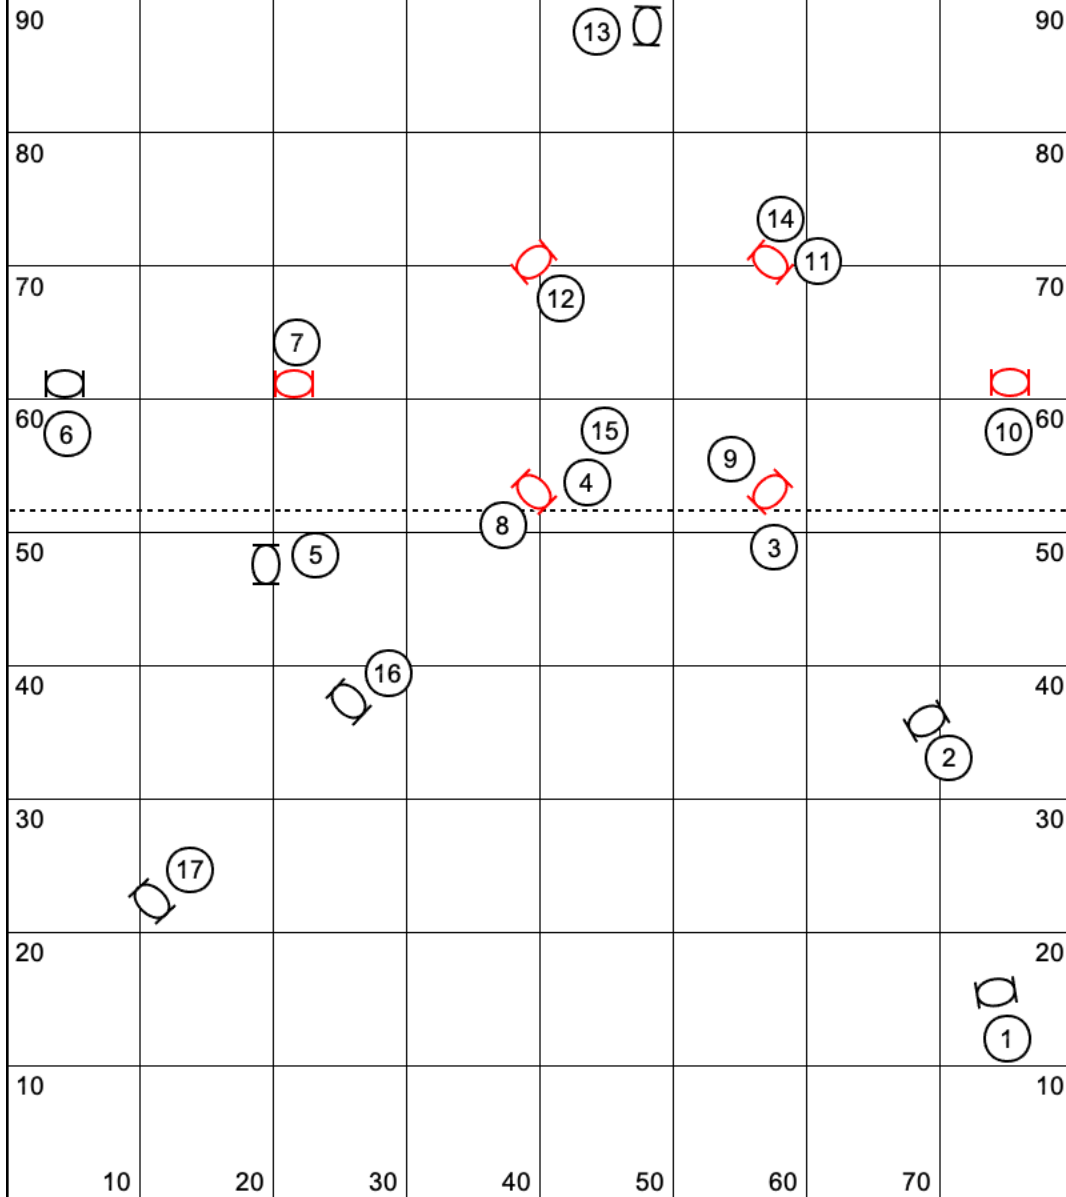

Laneta		Open Hoopers		Designed by: M Matties			
10	20	30	40	50	60	70	
90				(13)	Q		90
80							80
70							70
60							60
50							50
40							40
30							30
20							20
10							10
10	20	30	40	50	60	70	

14 Hoops

Laneta		Intro Hoopers		Designed by: M Matties			
10	20	30	40	50	60	70	
90							90
80							80
70							70
60							60
50							50
40							40
30							30
20							20
10							10
10	20	30	40	50	60	70	