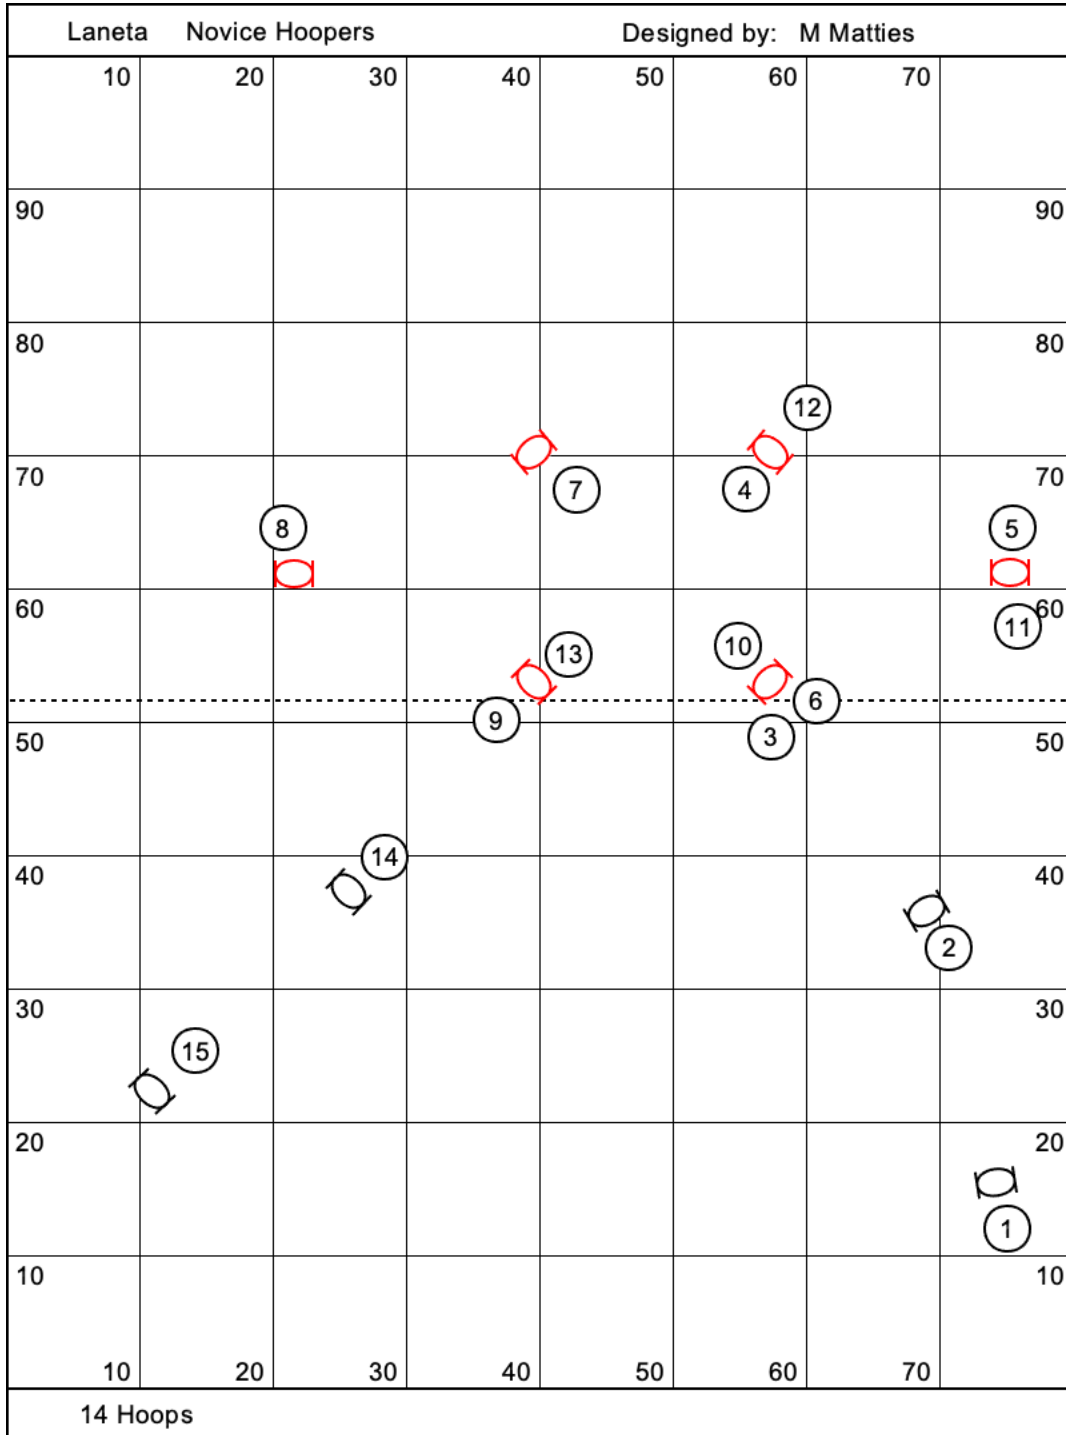

Laneta		Open Hoopers		Designed by: M Matties			
10	20	30	40	50	60	70	
90				(13)	Q		90
80							80
70							70
60							60
50							50
40							40
30							30
20							20
10							10
10	20	30	40	50	60	70	

14 Hoops

Laneta		Intro Hoopers		Designed by: M Matties			
10	20	30	40	50	60	70	
90							90
80							80
70							70
60							60
50							50
40							40
30							30
20							20
10							10
10	20	30	40	50	60	70	