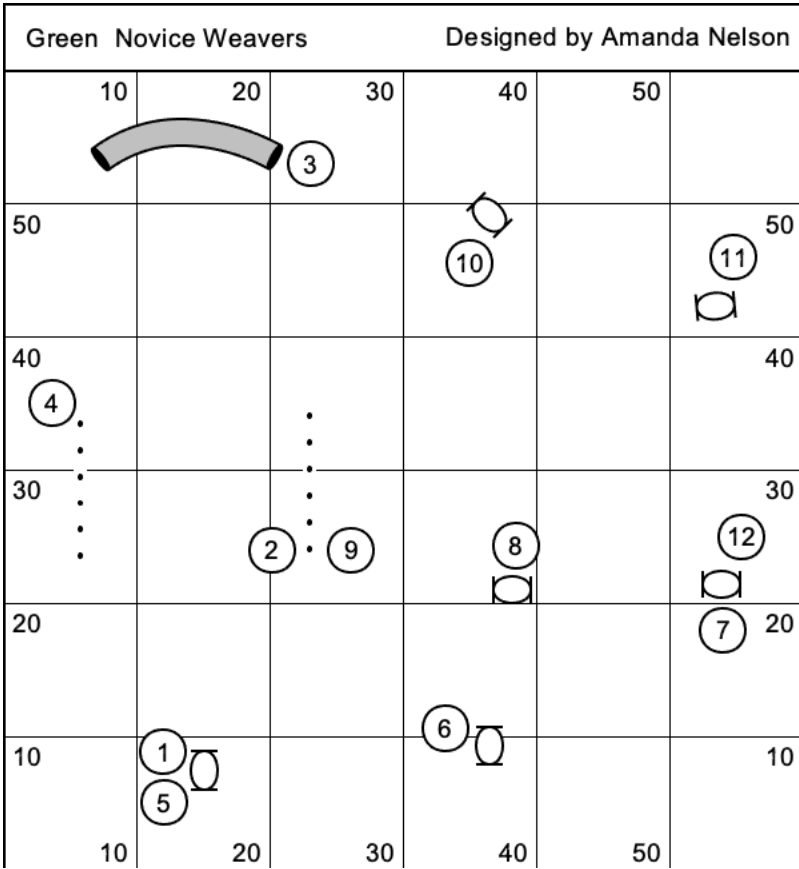

Green Intro Jumpers			Designed by Amanda Nelson		
10	I (5)	30	I (4)	50	
50	(6)		(7)		I (3)
40	I		I		40
30					(8)
					I (2)
20			I (9)		20
10	I (10)				I
	10	20	30	40	50
					(1)

Green Elite Hoopers			Designed by Amanda Nelson		
10	20	30	40	50	
		7	8		
50					50
			3		
40			9	13	40
		16			
		14			
30		10			30
		4			
20					20
			11		
10					10
		17			
10	20	30	40	50	10
					1

Green Open Hoopers			Designed by Amanda Nelson		
10	20	30	40	50	
		7	8		
50					50
			3	15	
40			9		40
		12			
30		10	4		30
					2
20					14
			13		
10		17			10
					1
10	20	30	40	50	

Green Novice Hoopers			Designed by Amanda Nelson		
10	20	30	40	50	
		7		8	
50					50
40					40
30					30
20					20
10					10
10	20	30	40	50	10

Green Intro Hoopers			Designed by Amanda Nelson		
10	20	30 7 Q	40	50 8 Q	
50					50
				3 9	
40					40
		10 4			
30		5 Q			30
					2
20					20
		11 Q			
10					10
					1
10	20	30	40	50	