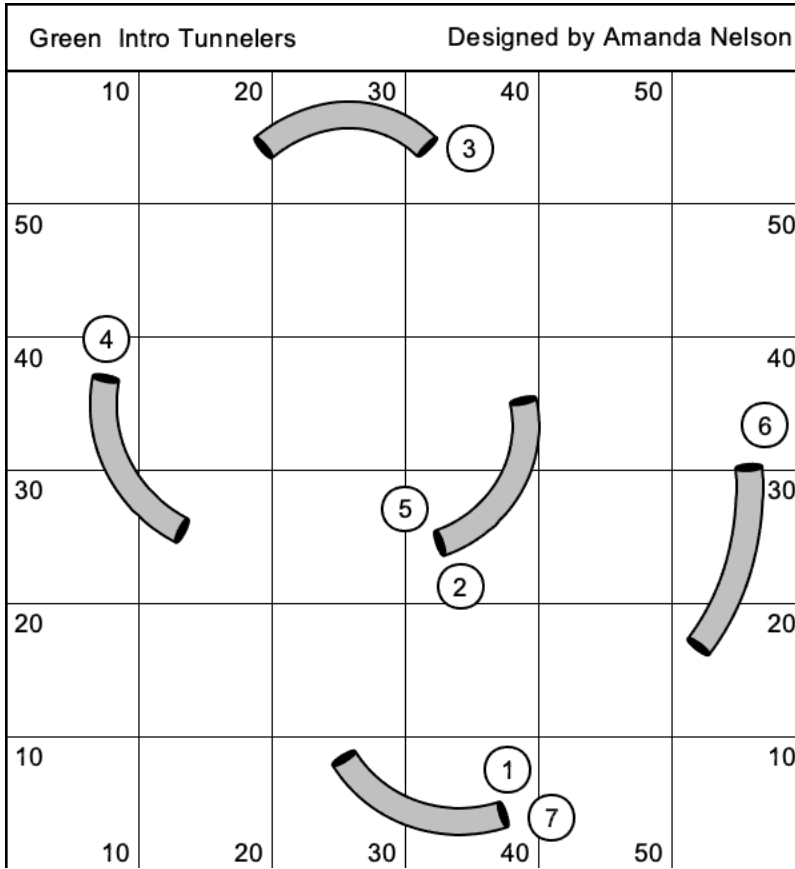

Green Intro Jumpers			Designed by Amanda Nelson		
10	I (5)	30	I (4)	50	
50	(6)		(7)		I (3)
40	I		I		40
30					(8)
					I (2)
20			I (9)		20
10	I (10)				I
	10	20	30	40	50
					(1)

Green Elite Hoopers			Designed by Amanda Nelson		
10	20	30	40	50	
		7	8		
50					50
			3		
40			9	13	40
		16			
		14			
30		10			30
		4			
20					20
			11		
10					10
		17			
10	20	30	40	50	10
					1

Green Open Hoopers			Designed by Amanda Nelson		
10	20	30	40	50	
		7	8		
50					50
			3	15	
40			9		40
		12			
30		10	4		30
					2
20					14
			13		
10		17			10
					1
10	20	30	40	50	

Green Novice Hoopers			Designed by Amanda Nelson		
10	20	30	40	50	
		7		8	
50					50
40					40
30					30
20					20
10					10
10	20	30	40	50	10

Green Intro Hoopers			Designed by Amanda Nelson		
10	20	30 7 Q	40	50 8 Q	
50					50
				3 9	
40					40
		10 4			
30		5 Q			30
					2
20					20
		11 Q			
10					10
					1
10	20	30	40	50	