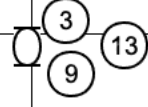

Green Intro Jumpers			Designed by Amanda Nelson		
10	I (5)	30	I (4)	50	
50	(6)		(7)		I (3)
40	I		I		40
30					(8)
					I (2)
20			I (9)		20
10	I (10)				I
	10	20	30	40	50
					(1)

Green Elite Hoopers			Designed by Amanda Nelson		
10	20	30	40	50	
		7	8		
50					50
			3		
40			9	13	40
		16			
		14			
30		10			30
		4			
20					20
			11		
10					10
		17			
10	20	30	40	50	10
					1

Green Open Hoopers			Designed by Amanda Nelson		
10	20	30	40	50	
		7	8		
50					50
			3	15	
40			9		40
		12			
30		10	4		30
					2
20					14
			13		
10		17			10
					1
10	20	30	40	50	

Green Novice Hoopers			Designed by Amanda Nelson		
10	20	30	40	50	
		7		8	
50					50
40					40
30					30
20					20
10					10
10	20	30	40	50	10