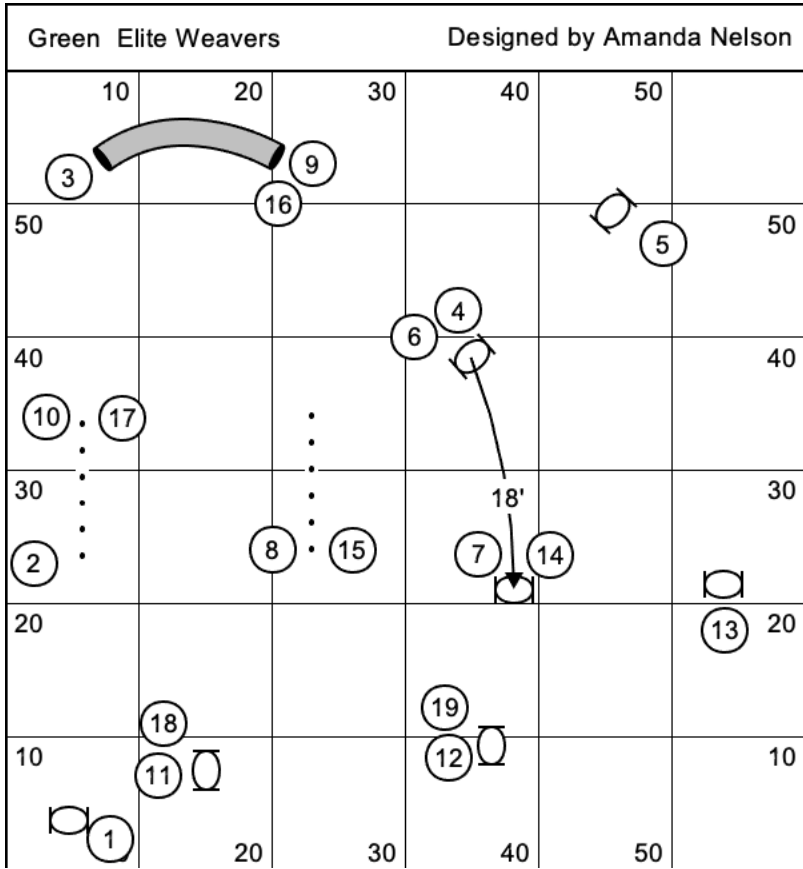

Green Intro Jumpers			Designed by Amanda Nelson		
10	I (5)	30	I (4)	50	
50	(6)		(7)		I (3)
40	I		I		40
30					(8)
					I (2)
20			I (9)		20
10	I (10)				I
	10	20	30	40	50
					(1)

Green Elite Hoopers			Designed by Amanda Nelson		
10	20	30	40	50	
		7	8		
50					50
			3		
40			9	13	40
		16			
		14			
30		10			30
		4			
20					20
			11		
10					10
		17			
10	20	30	40	50	10
					1

Green Open Hoopers			Designed by Amanda Nelson		
10	20	30	40	50	
		7	8		
50					50
			3	15	
40			9		40
		12			
30		10	4		30
					2
20					14
			13		
10		17			10
					1
10	20	30	40	50	

Green Novice Hoopers			Designed by Amanda Nelson		
10	20	30	40	50	
		7		8	
50					50
40					40
30					30
20					20
10					10
10	20	30	40	50	10

Green Intro Hoopers			Designed by Amanda Nelson		
10	20	30 7 Q	40	50 8 Q	
50					50
				3 9	
40					40
		10 4			
30		5 Q			30
					2
20					20
		11 Q			
10					10
					1
10	20	30	40	50	