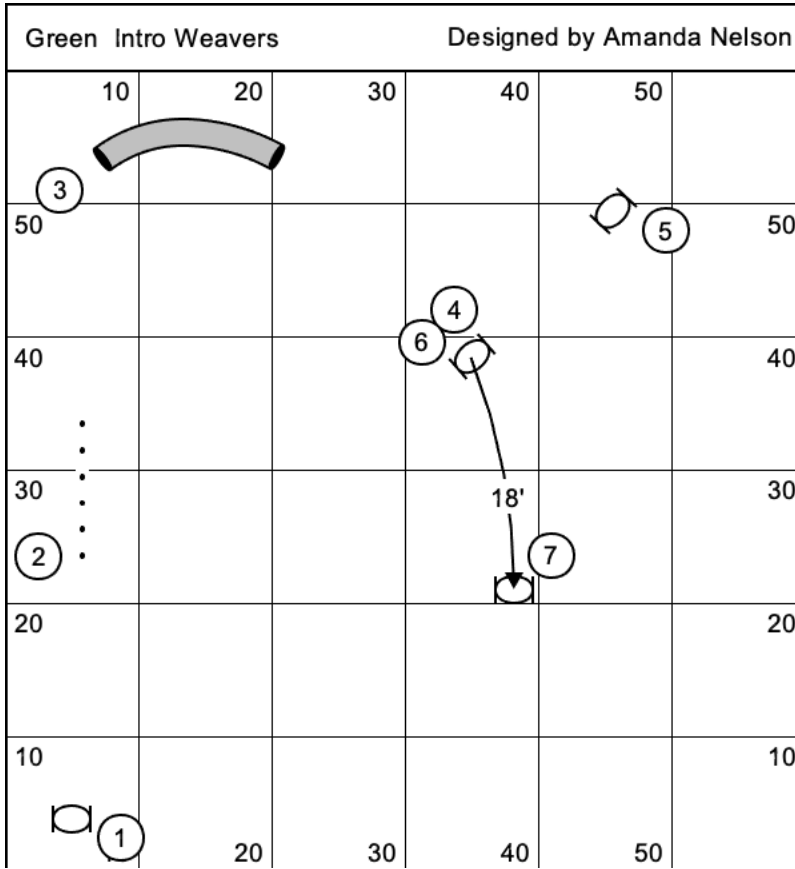

Green Intro Jumpers			Designed by Amanda Nelson		
10	I (5)	30	I (4)	50	
50	(6)		(7)		I (3)
40	I		I		40
30					(8)
					I (2)
20			I (9)		20
10	I (10)				I
	10	20	30	40	50
					(1)

Green Elite Hoopers			Designed by Amanda Nelson		
10	20	30	40	50	
		7	8		
50					50
			3		
40			9	13	40
		16			
		14			
30		10			30
		4			
20					20
			11		
10					10
		17			
10	20	30	40	50	10
					1

Green Open Hoopers			Designed by Amanda Nelson		
10	20	30	40	50	
		7	8		
50					50
			3	15	
40			9		40
		12			
30		10	4		30
					2
20					14
			13		
10		17			10
					1
10	20	30	40	50	

Green Novice Hoopers			Designed by Amanda Nelson		
10	20	30	40	50	
		7		8	
50					50
40					40
30					30
20					20
10					10
10	20	30	40	50	10

Green Intro Hoopers			Designed by Amanda Nelson		
10	20	30 7 Q	40	50 8 Q	
50					50
				3 9	
40					40
		10 4			
30		5 Q			30
					2
20					20
		11 Q			
10					10
					1
10	20	30	40	50	