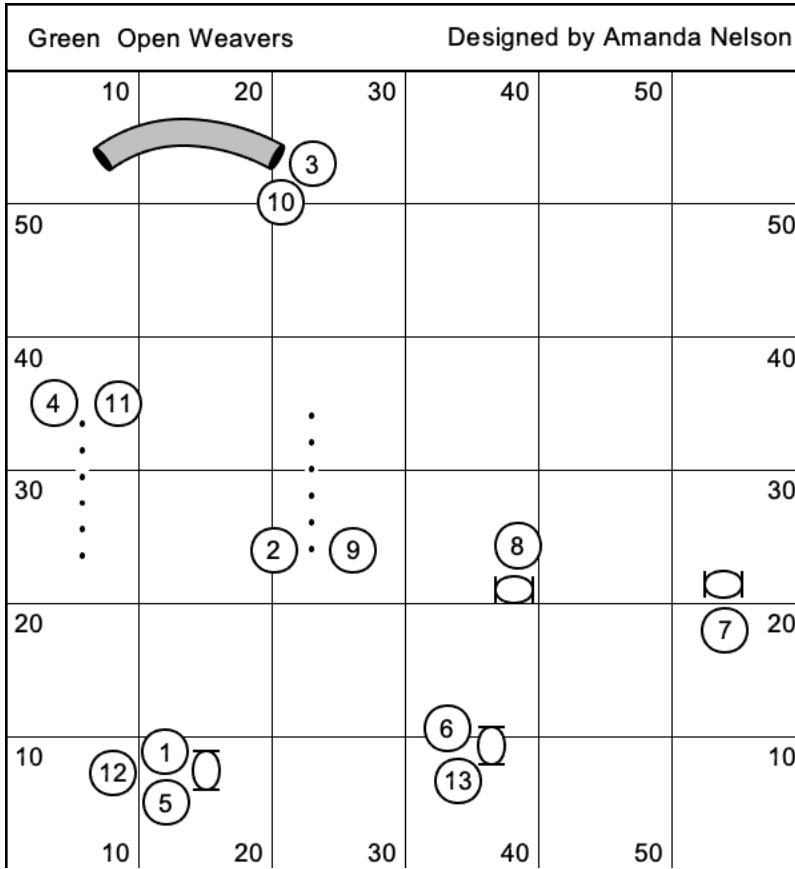

Green Intro Jumpers			Designed by Amanda Nelson		
10	I (5)	30	I (4)	50	
50	(6)		(7)		I (3)
40	I		I		40
30					(8)
					I (2)
20			I (9)		20
10	I (10)				I
	10	20	30	40	50
					(1)

Green Elite Hoopers			Designed by Amanda Nelson		
10	20	30	40	50	
		7	8		
50					50
			3		
40			9	13	40
		16			
		14			
30		10			30
		4			
20					20
			11		
10					10
		17			
10	20	30	40	50	10
					1

Green Open Hoopers			Designed by Amanda Nelson		
10	20	30	40	50	
		7	8		
50					50
			3	15	
40			9		40
		12			
30		10	4		30
					2
20					14
			13		
10		17			10
					1
10	20	30	40	50	

Green Novice Hoopers			Designed by Amanda Nelson		
10	20	30	40	50	
		7		8	
50					50
40					40
30					30
20					20
10					10
10	20	30	40	50	10

Green Intro Hoopers			Designed by Amanda Nelson		
10	20	30 7 Q	40	50 8 Q	
50					50
				3 9	
40					40
		10 4			
30		5 Q			30
					2
20					20
		11 Q			
10					10
					1
10	20	30	40	50	