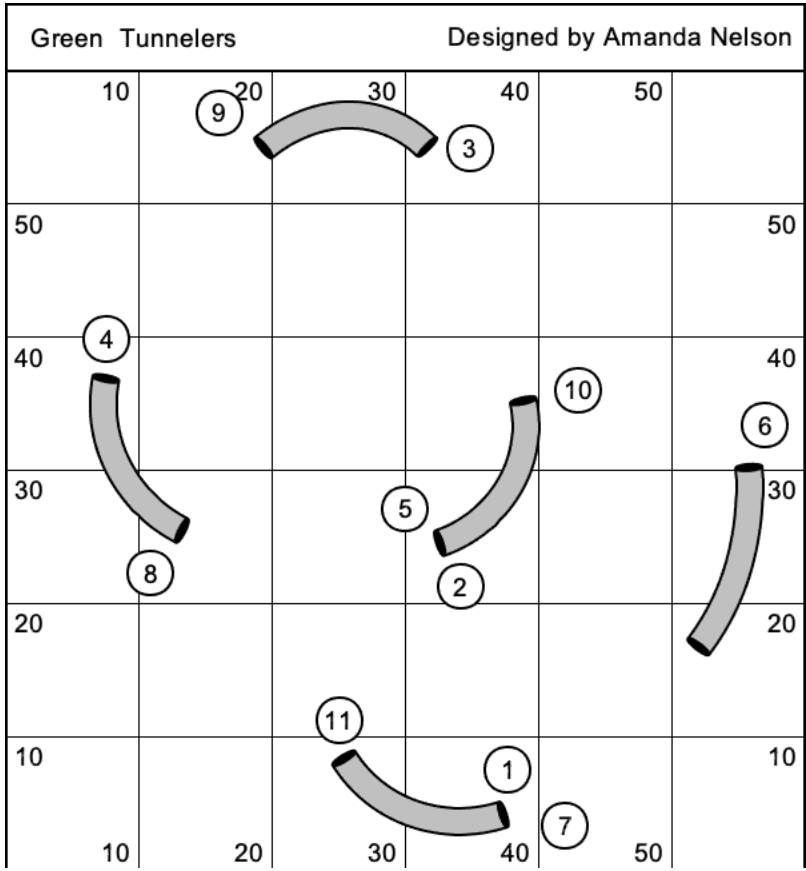

Green Intro Jumpers			Designed by Amanda Nelson		
10	I (5)	30	I (4)	50	
50	(6)		(7)		I (3)
40	I		I		40
30					(8)
					I (2)
20			I (9)		20
10	I (10)				I
	10	20	30	40	50
					(1)

Green Elite Hoopers			Designed by Amanda Nelson		
10	20	30	40	50	
		7	8		
50					50
			3		
40			9	13	40
		16			
		14			
30		10			30
		4			
20					20
			11		
10					10
		17			
10	20	30	40	50	10
					1

Green Open Hoopers			Designed by Amanda Nelson		
10	20	30	40	50	
		7	8		
50					50
			3	15	
40			9		40
		12			
30		10	4		30
					2
20					14
			13		
10		17			10
					1
10	20	30	40	50	

Green Novice Hoopers			Designed by Amanda Nelson		
10	20	30	40	50	
		7		8	
50					50
40					40
30					30
20					20
10					10
10	20	30	40	50	10

Green Intro Hoopers			Designed by Amanda Nelson		
10	20	30 7 Q	40	50 8 Q	
50					50
				3 9	
40					40
		10 4			
30		5 Q			30
					2
20					20
		11 Q			
10					10
					1
10	20	30	40	50	