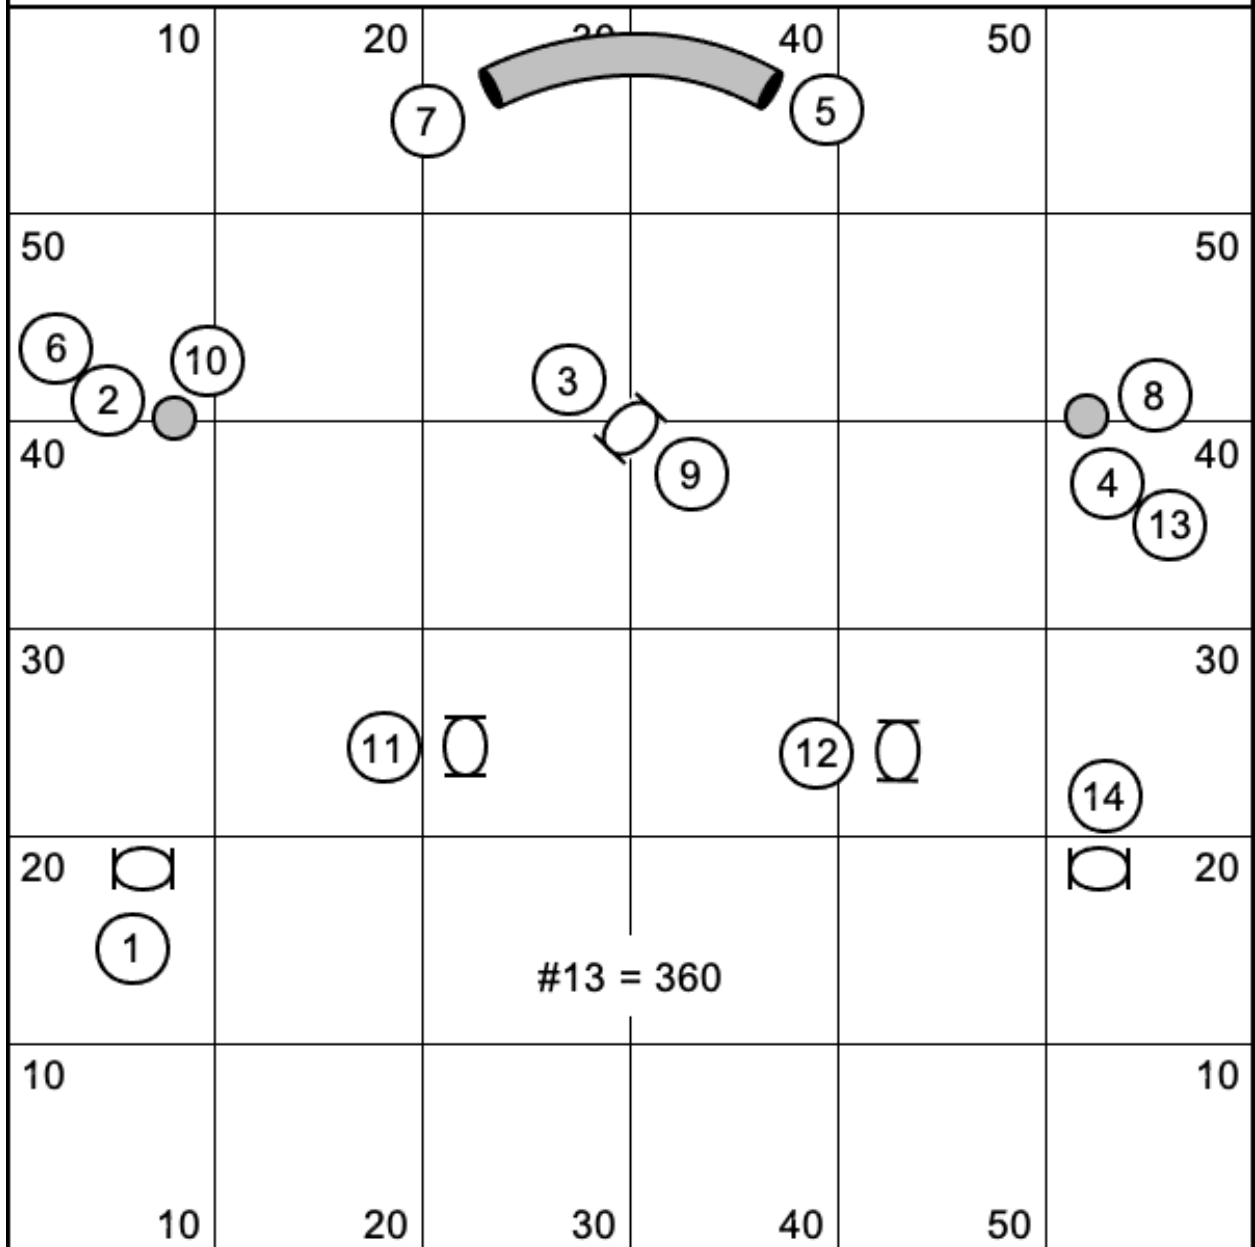

Cents - Open Barrelers

Designer: J. Steele