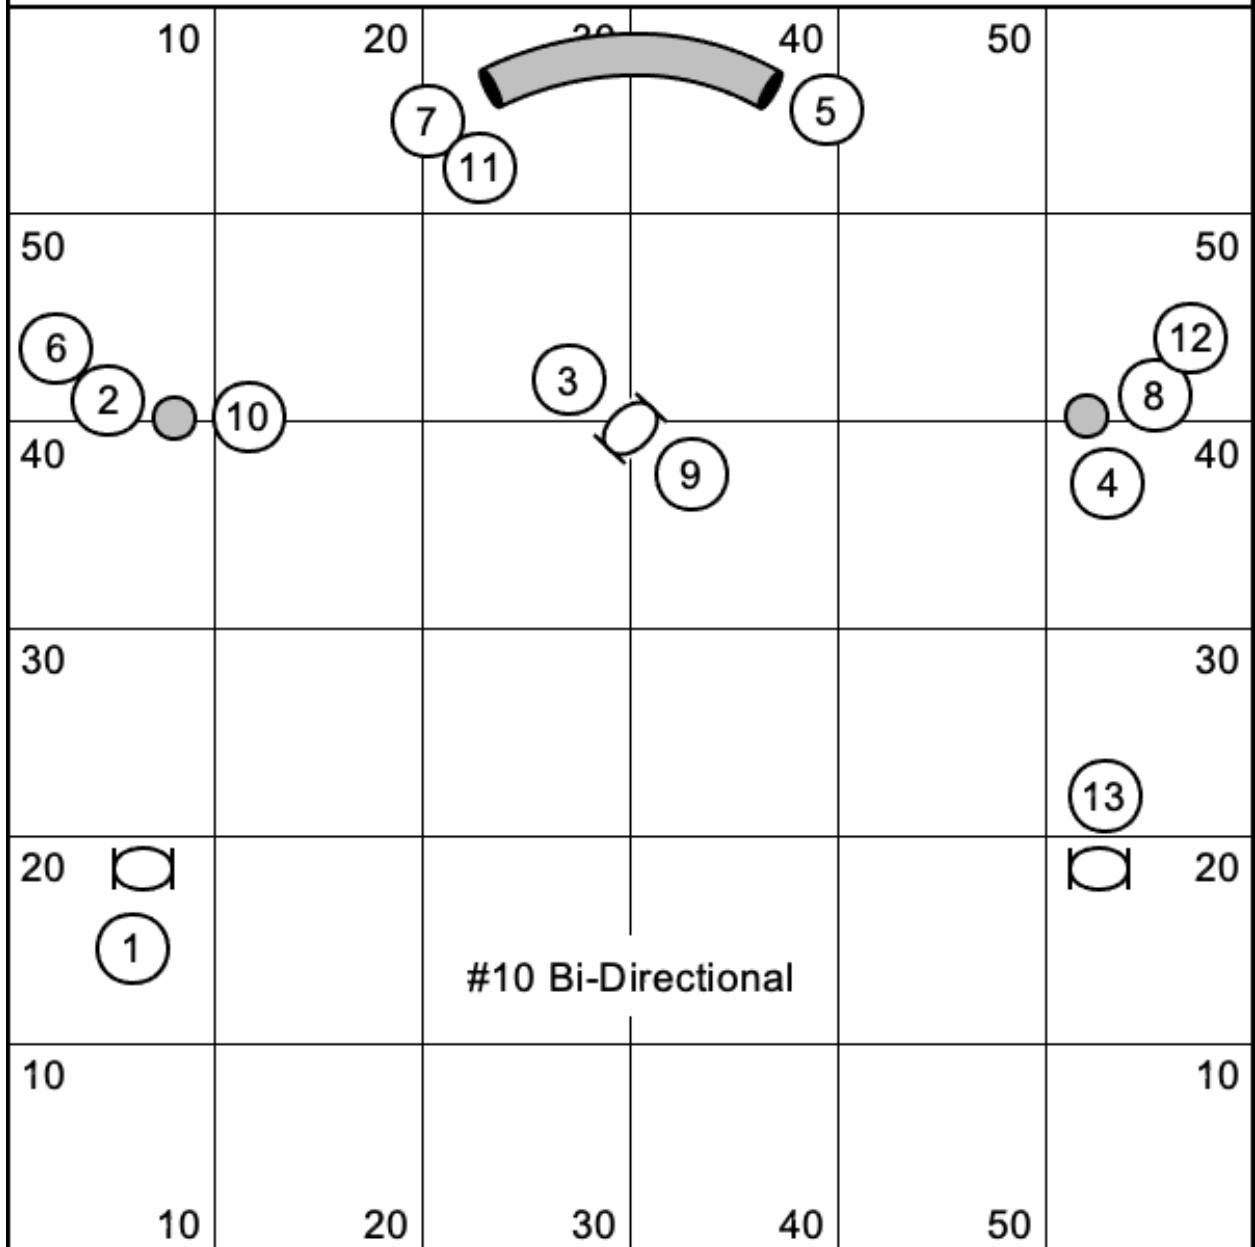

Cents - Novice Barrelers

Designer: J. Steele