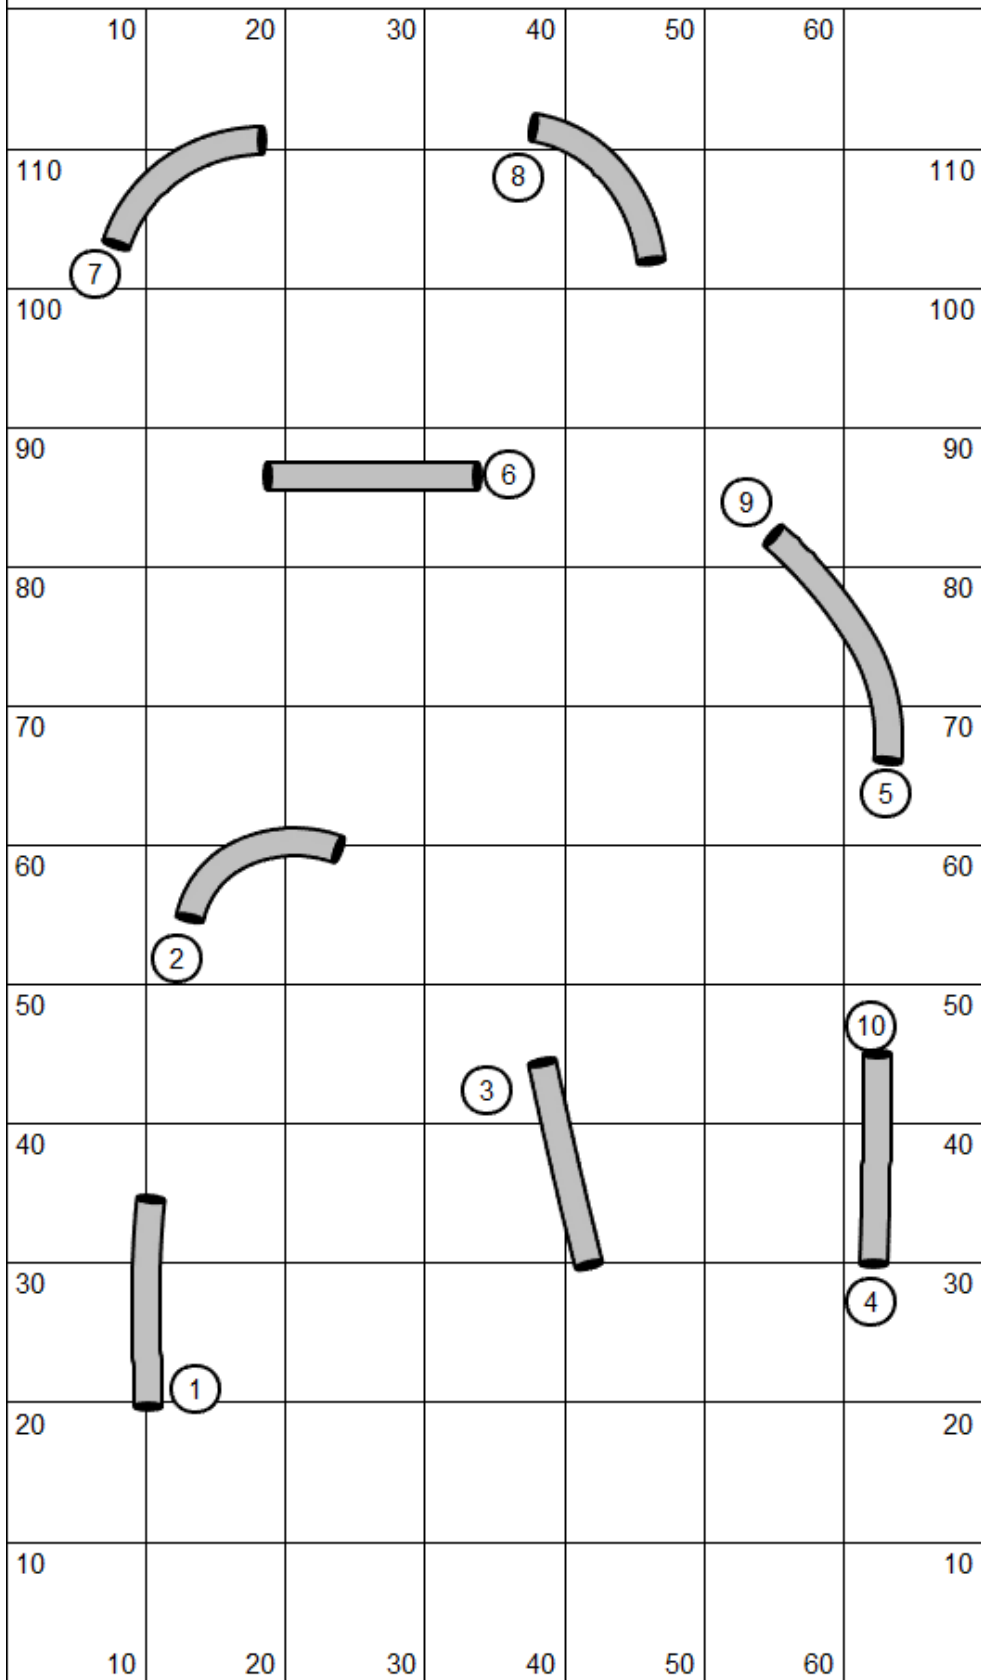

Crunch - Intro Tunnelers