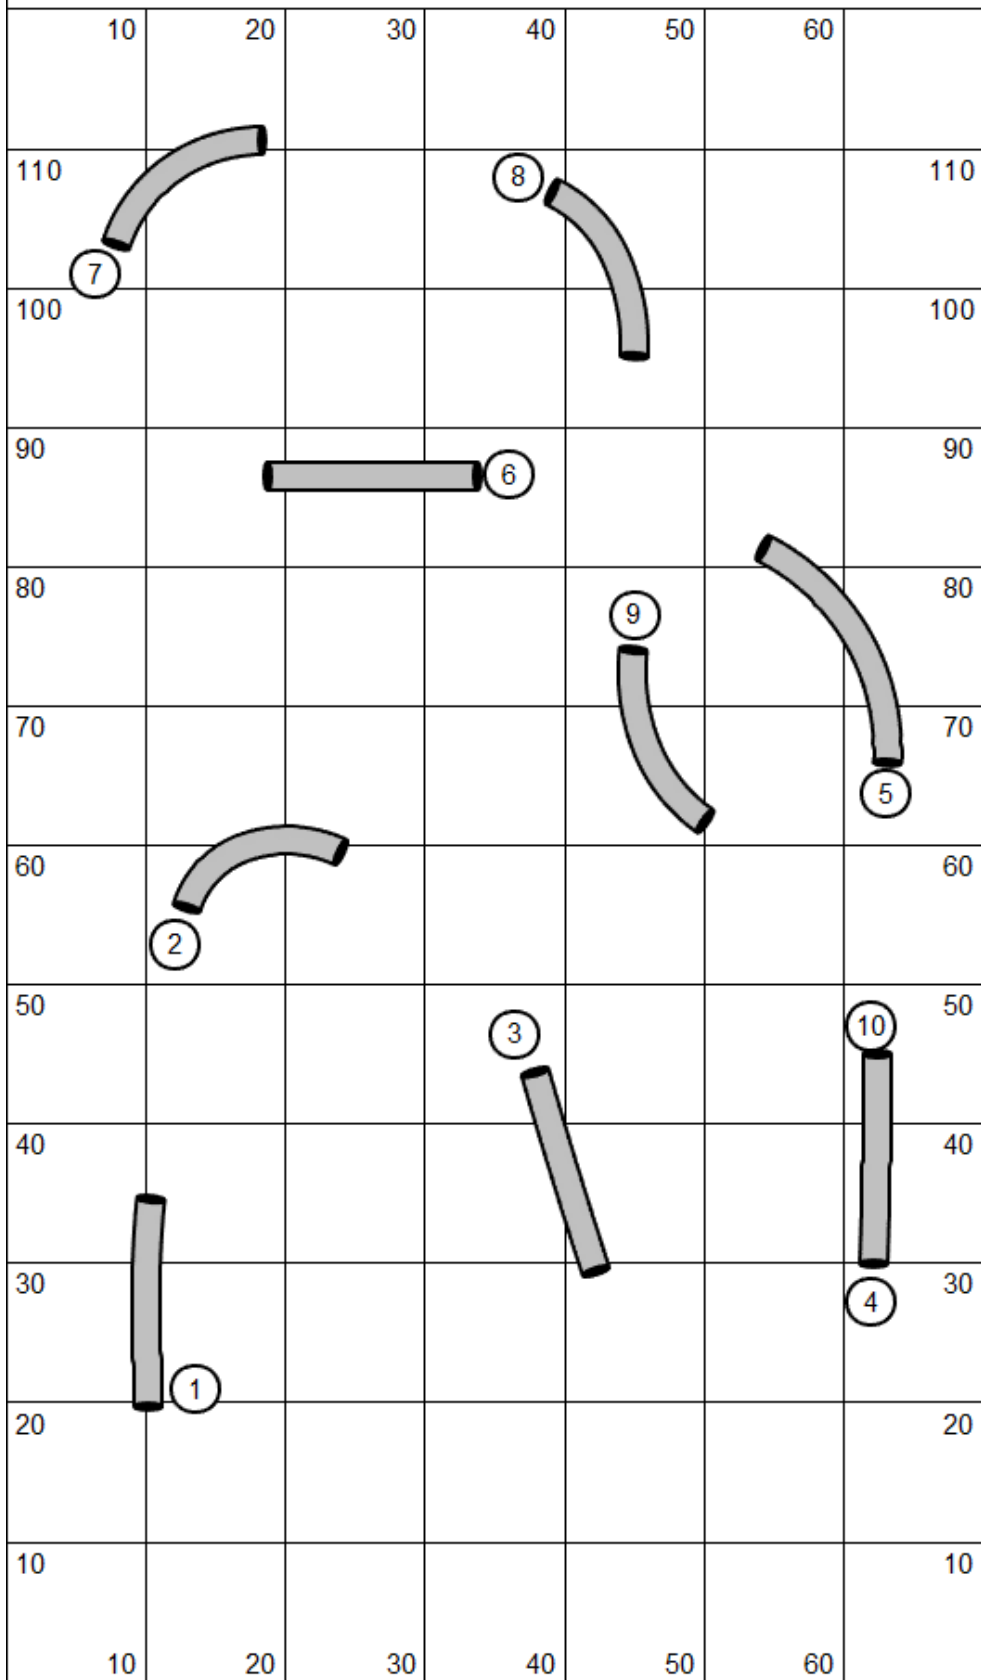

Crunch - Elite Regular 1

Crunch - Novice Regular 2

Crunch - Intro Regular 1

Crunch - Intro Regular 2

Crunch Intro Jumpers						
10	20	30	40	50	60	
110						110
100						100
90						90
80						80
70						70
60						60
50						50
40						40
30						30
20						20
10						10
10	20	30	40	50	60	

10

20

30

40

50

60

110

110

80

4

5

70

70

9

60

60

20

30

40

50

60

Crunch - EON Touch N Go

Crunch - Intro Touch N Go

Crunch - EON Tunnelers