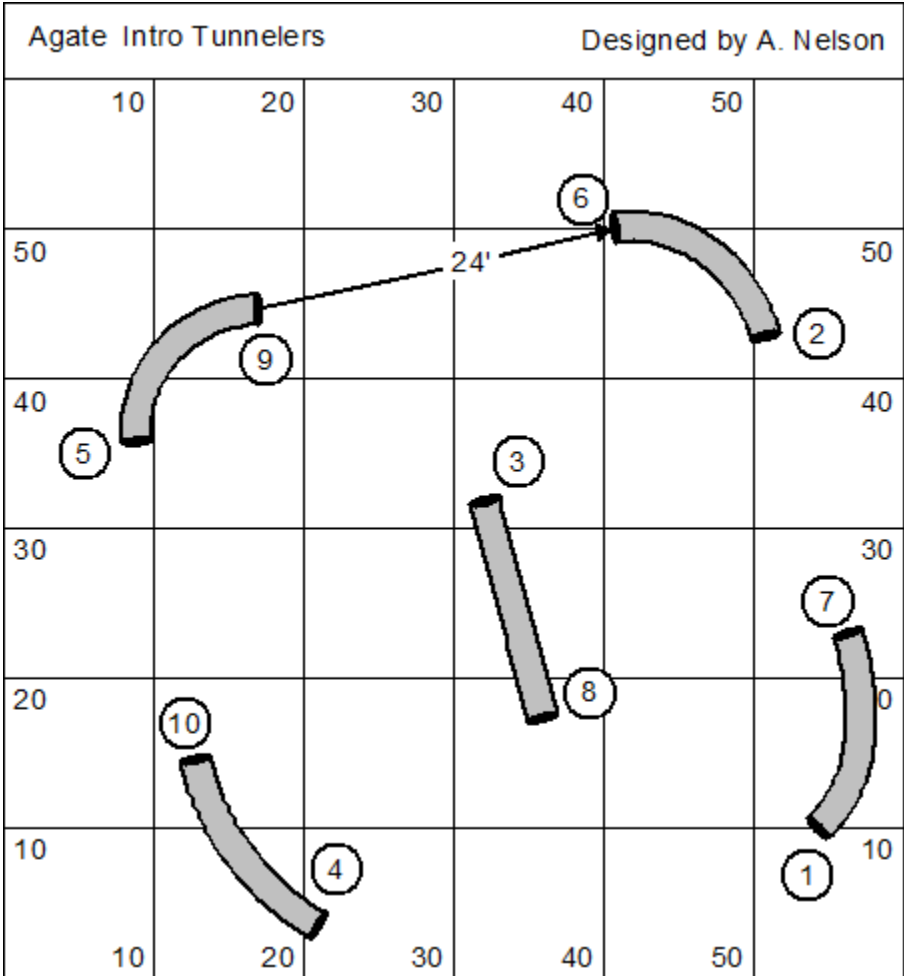

Agate Novice Jumpers			Designed by A. Nelson		
10	20	30	40	50	
6		7		8	50
40				9	40
30					30
20					20
10					10
1	2	3	4	5	
10	20	30	40	50	

Agate Intro Jumpers			Designed by A. Nelson		
	10	20	30	40	50
			7		8
6					50
40					40
			3		9
30					30
2	5				
20					20
			4		10
10					10
1	10	20	30	40	50