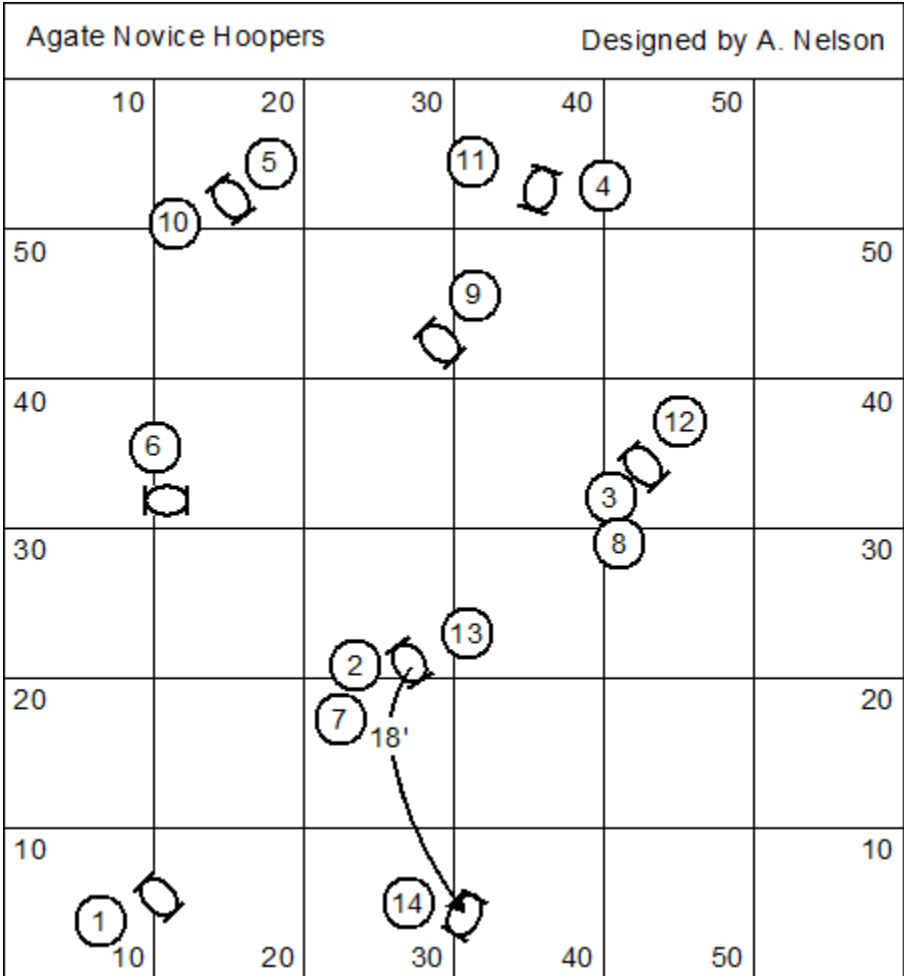

Agate Novice Jumpers			Designed by A. Nelson		
10	20	30	40	50	
6		7		8	50
40				9	40
30					30
20					20
10					10
1	2	3	4	5	
10	20	30	40	50	

Agate Intro Jumpers			Designed by A. Nelson		
	10	20	30	40	50
			7		8
6					50
40					40
			3		9
30					30
2	5				
20					20
			4		10
10					10
1	10	20	30	40	50

Agate Elite Barrelers

Designed by A. Nelson