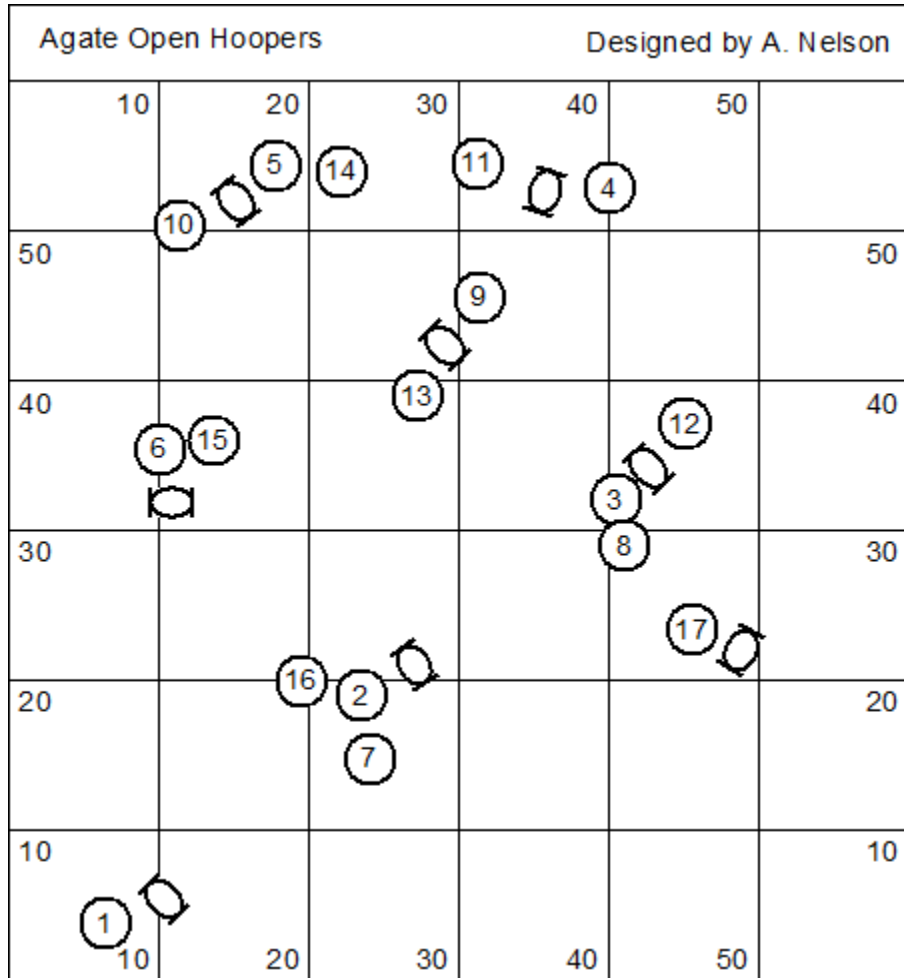

Agate Novice Jumpers			Designed by A. Nelson		
10	20	30	40	50	
6		7		8	50
40				9	40
30					30
20					20
10					10
1	2	3	4	5	
10	20	30	40	50	

Agate Intro Jumpers			Designed by A. Nelson		
	10	20	30	40	50
			7		8
6					50
40					40
			3		9
30					30
2	5				
20					20
			4		10
10					10
1	10	20	30	40	50

Agate Elite Barrelers

Designed by A. Nelson