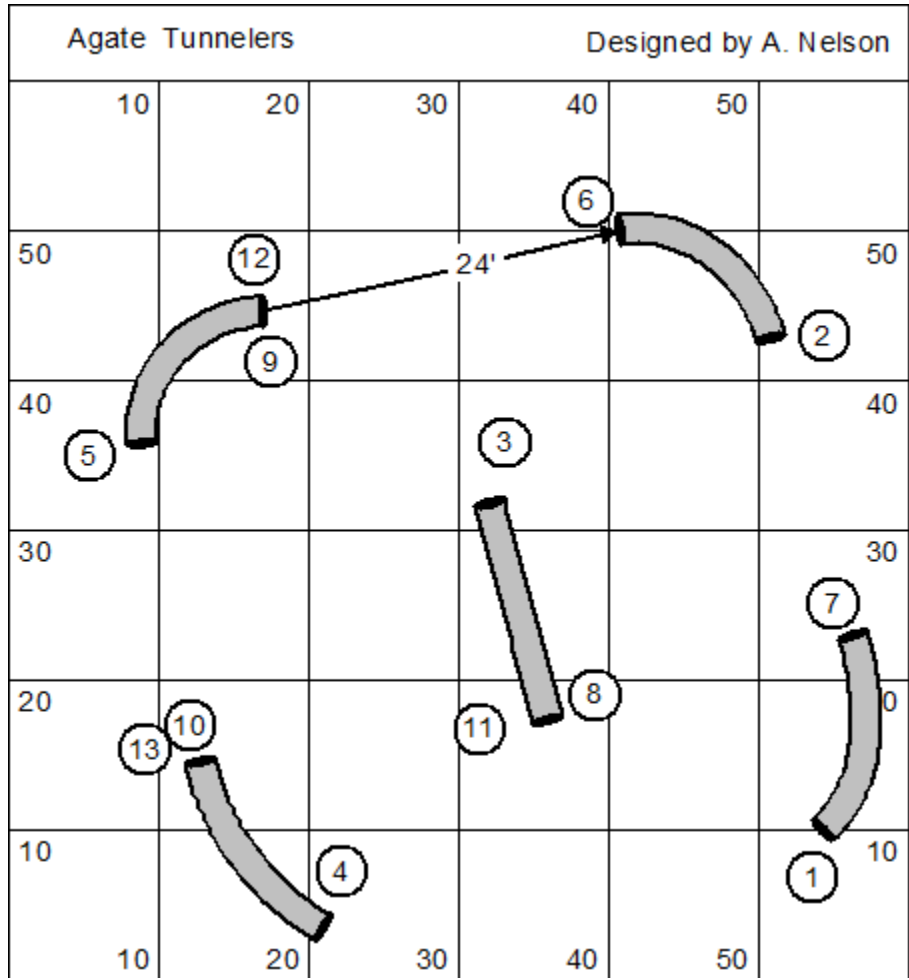

Agate Novice Jumpers			Designed by A. Nelson		
10	20	30	40	50	
6		7		8	50
40				9	40
30					30
20					20
10					10
1	2	3	4	5	
10	20	30	40	50	

Agate Intro Jumpers			Designed by A. Nelson		
	10	20	30	40	50
			7		8
6					50
40					40
			3		9
30					30
2	5				
20					20
			4		10
10					10
1	10	20	30	40	50