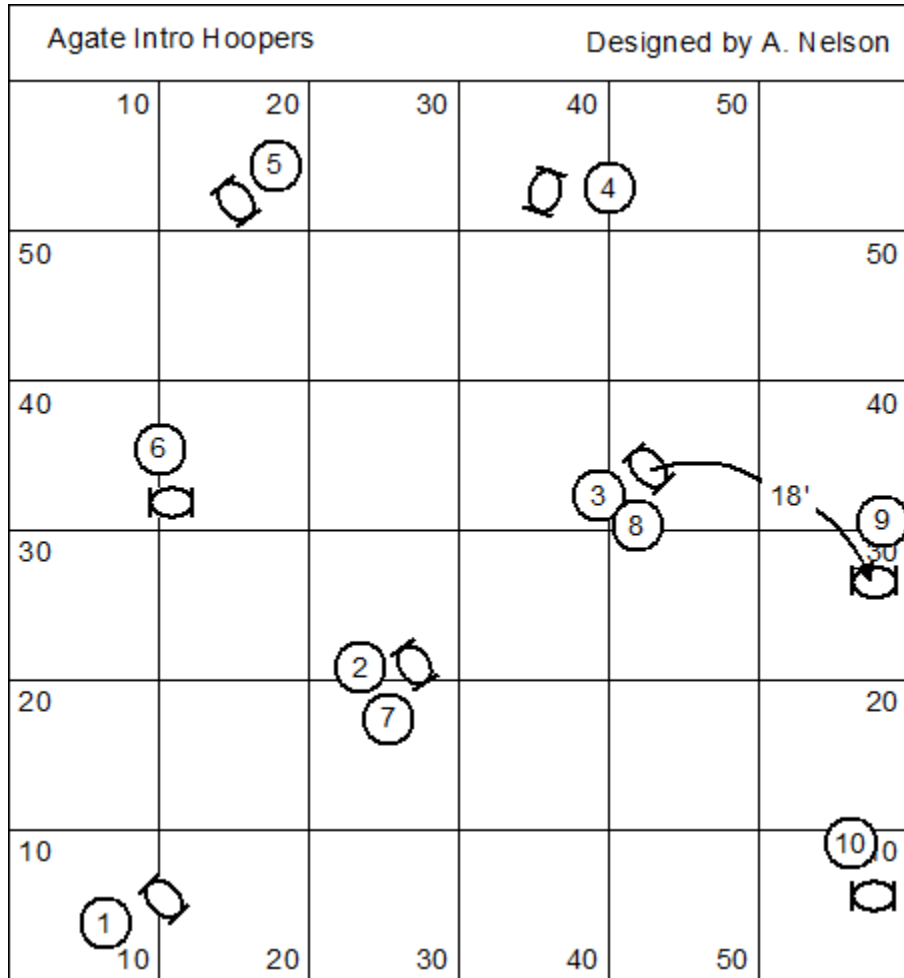

Agate Novice Jumpers			Designed by A. Nelson		
10	20	30	40	50	
6		7		8	50
40				9	40
30					30
20					20
10					10
1	2	3	4	5	
10	20	30	40	50	

Agate Intro Jumpers			Designed by A. Nelson		
	10	20	30	40	50
			7		8
6					50
40					40
			3		9
30					30
2	5				
20					20
			4		10
10					10
1	10	20	30	40	50