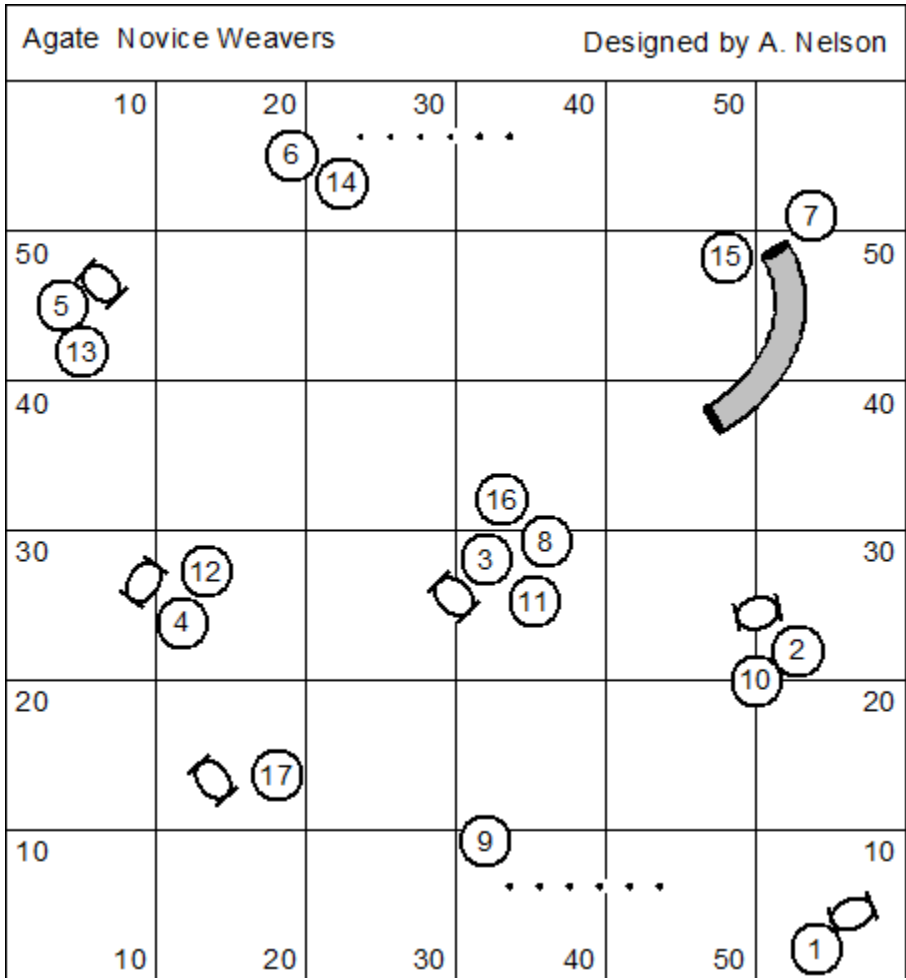

Agate Novice Jumpers			Designed by A. Nelson		
10	20	30	40	50	
6		7		8	50
40				9	40
30					30
20					20
10					10
1	2	3	4	5	
10	20	30	40	50	

Agate Intro Jumpers			Designed by A. Nelson		
	10	20	30	40	50
			7		8
6					50
40					40
			3		9
30					30
2	5				
20					20
			4		10
10					10
1	10	20	30	40	50

Agate Elite Barrelers

Designed by A. Nelson