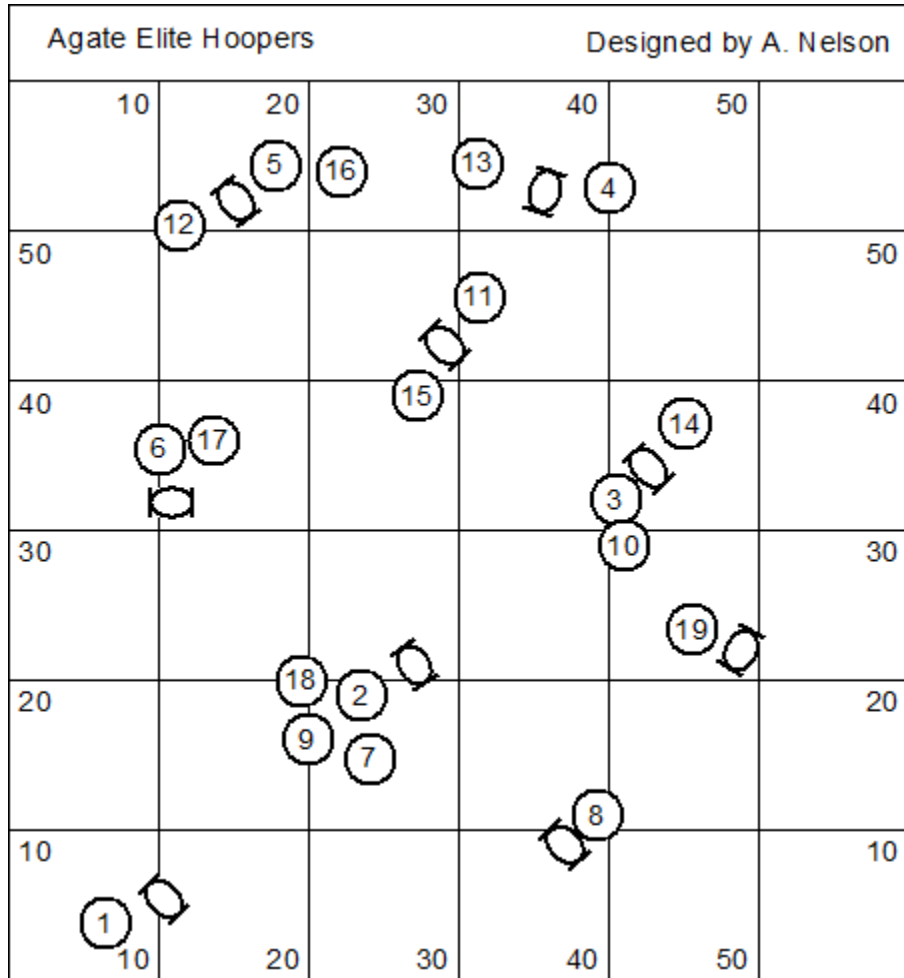

Agate Novice Jumpers			Designed by A. Nelson		
10	20	30	40	50	
6		7		8	50
40				9	40
30					30
20					20
10					10
1	2	3	4	5	
10	20	30	40	50	

Agate Intro Jumpers			Designed by A. Nelson		
	10	20	30	40	50
			7		8
6					50
40					40
			3		9
30					30
2	5				
20					20
			4		10
10					10
1	10	20	30	40	50

Agate Elite Barrelers

Designed by A. Nelson