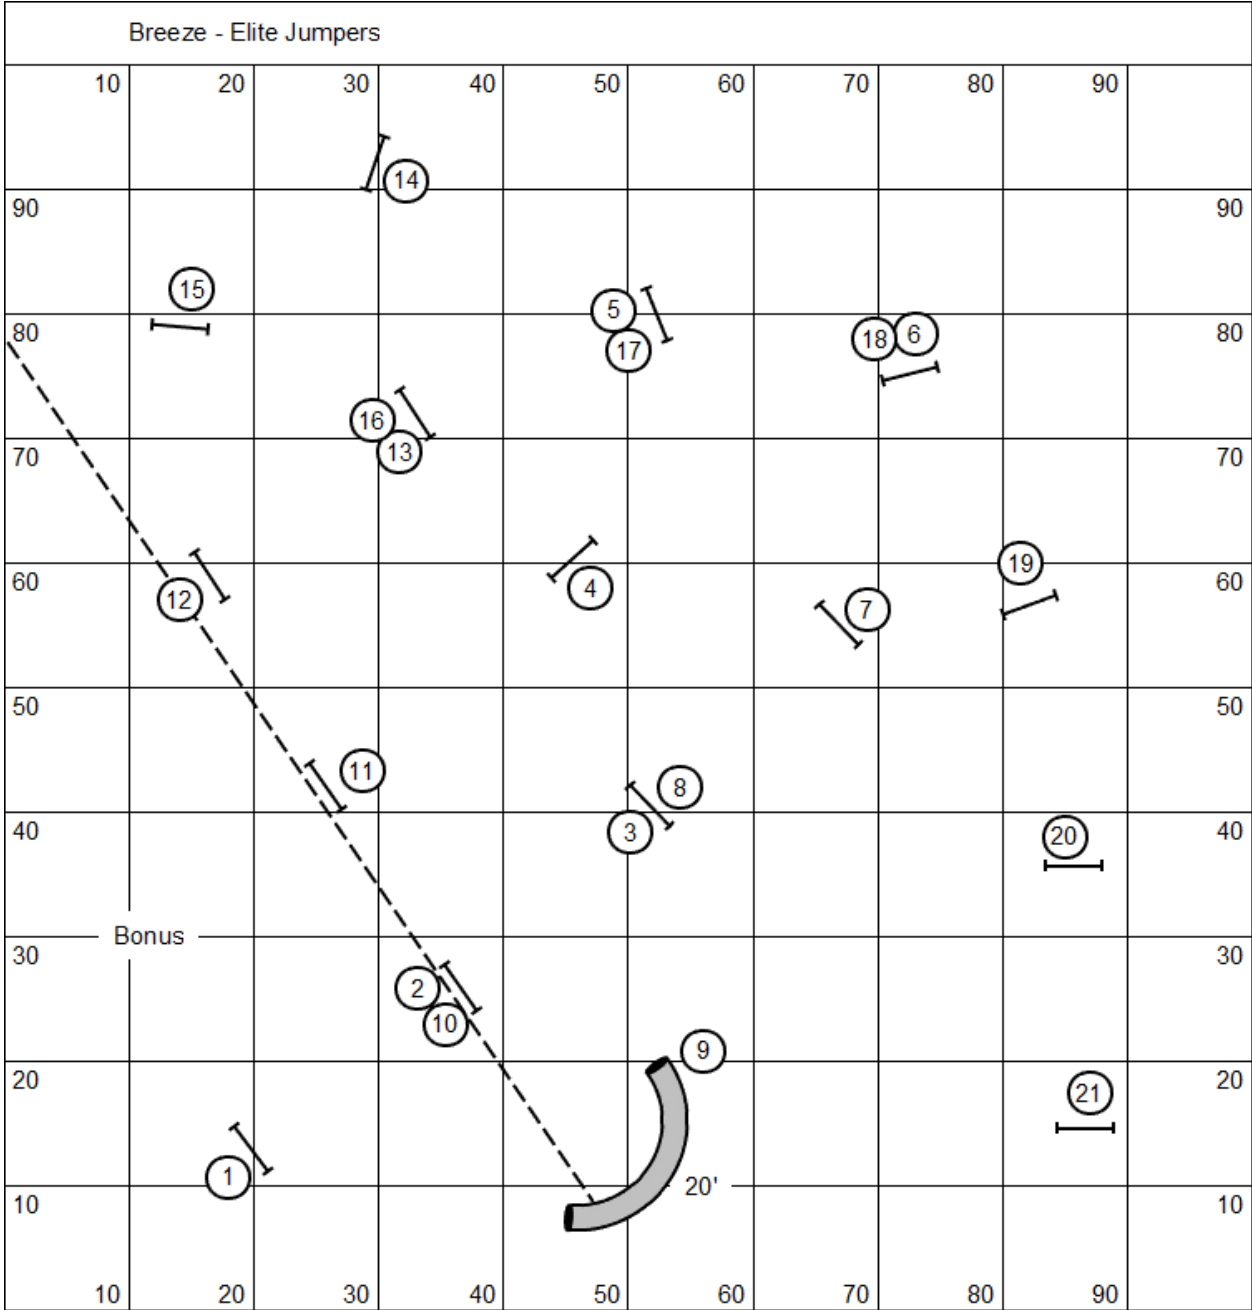

Breeze - Open Regular 1

Breeze - Open Regular 2

Breeze - Intro Regular 1

Breeze - Open Jumpers

Breeze - Novice Jumpers

Breeze - Intro Jumpers									
10	20	30	40	50	60	70	80	90	
90									90
80				5			6		80
70									70
60				4			7		60
50									50
40				3			8		40
30			2						30
20							9		20
10	1								10
10	20	30	40	50	60	70	80	90	

Breeze - Touch N' Go

#3=5 yds #6=2 yds

Breeze - Tunnelers

Breeze - Intro Tunnelers

Breeze - Weavers

#6 = 5 yds