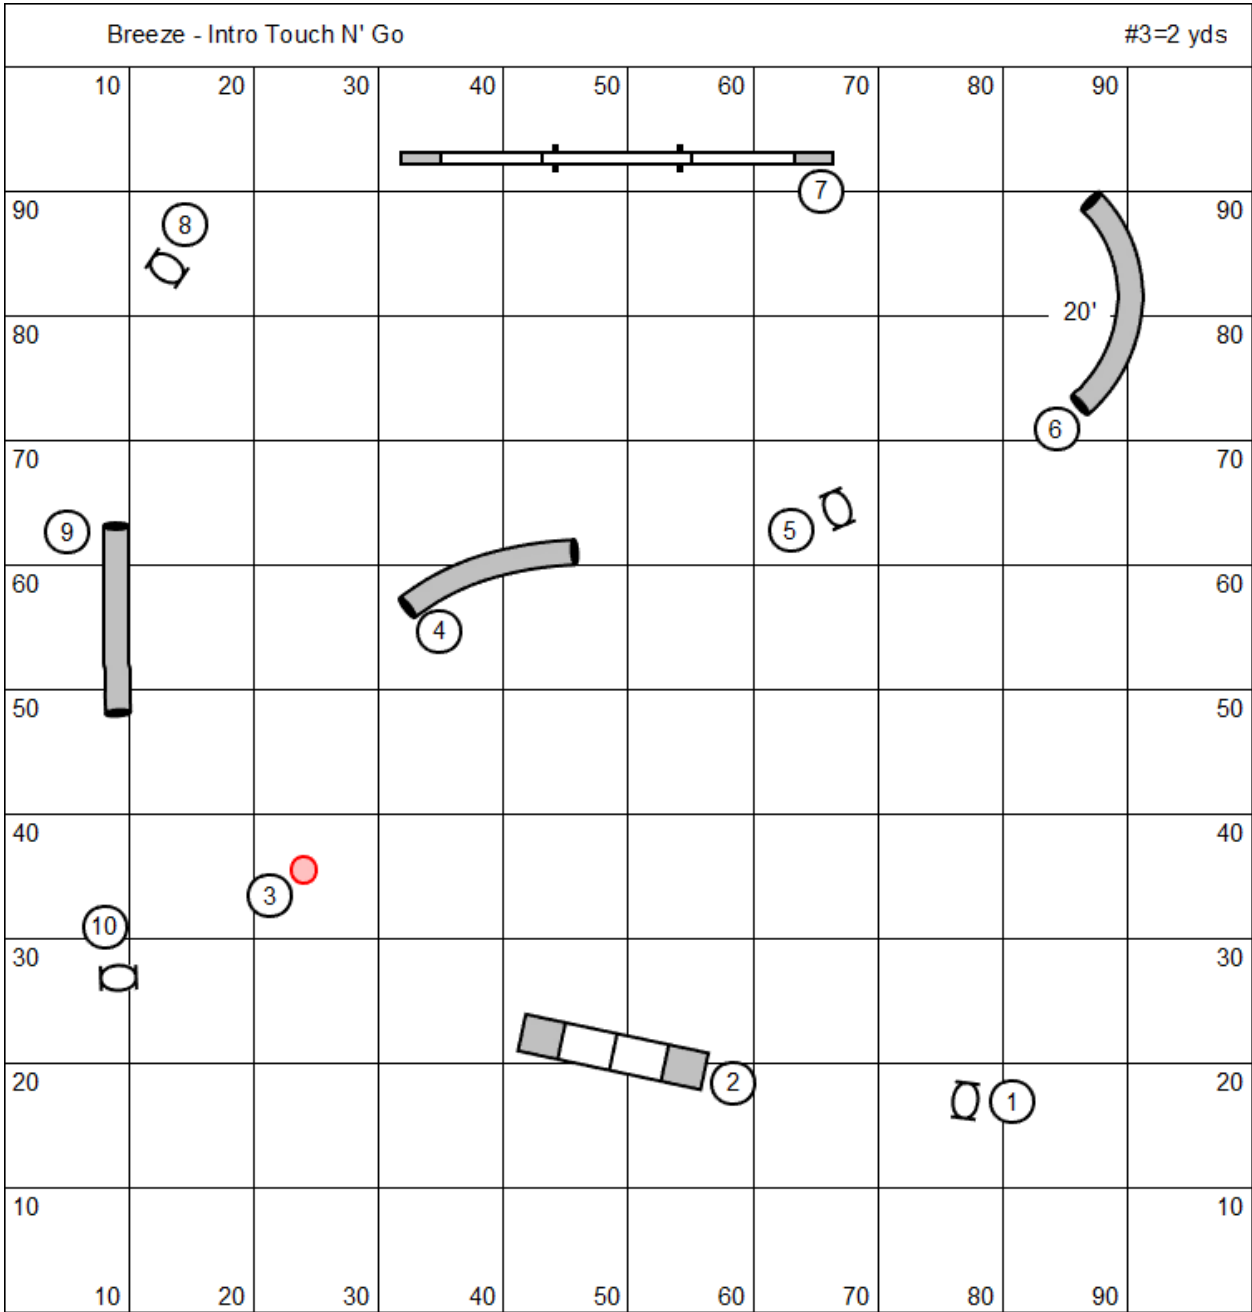

Breeze - Open Regular 1

Breeze - Open Regular 2

Breeze - Intro Regular 1

Breeze - Open Jumpers

Breeze - Novice Jumpers

Breeze - Intro Jumpers									
10	20	30	40	50	60	70	80	90	
90									90
80				5			6		80
70									70
60				4			7		60
50									50
40				3			8		40
30			2						30
20							9		20
10	1								10
10	20	30	40	50	60	70	80	90	

Breeze - Touch N' Go

#3=5 yds #6=2 yds

Breeze - Tunnelers

Breeze - Intro Tunnelers

Breeze - Weavers

#6 = 5 yds