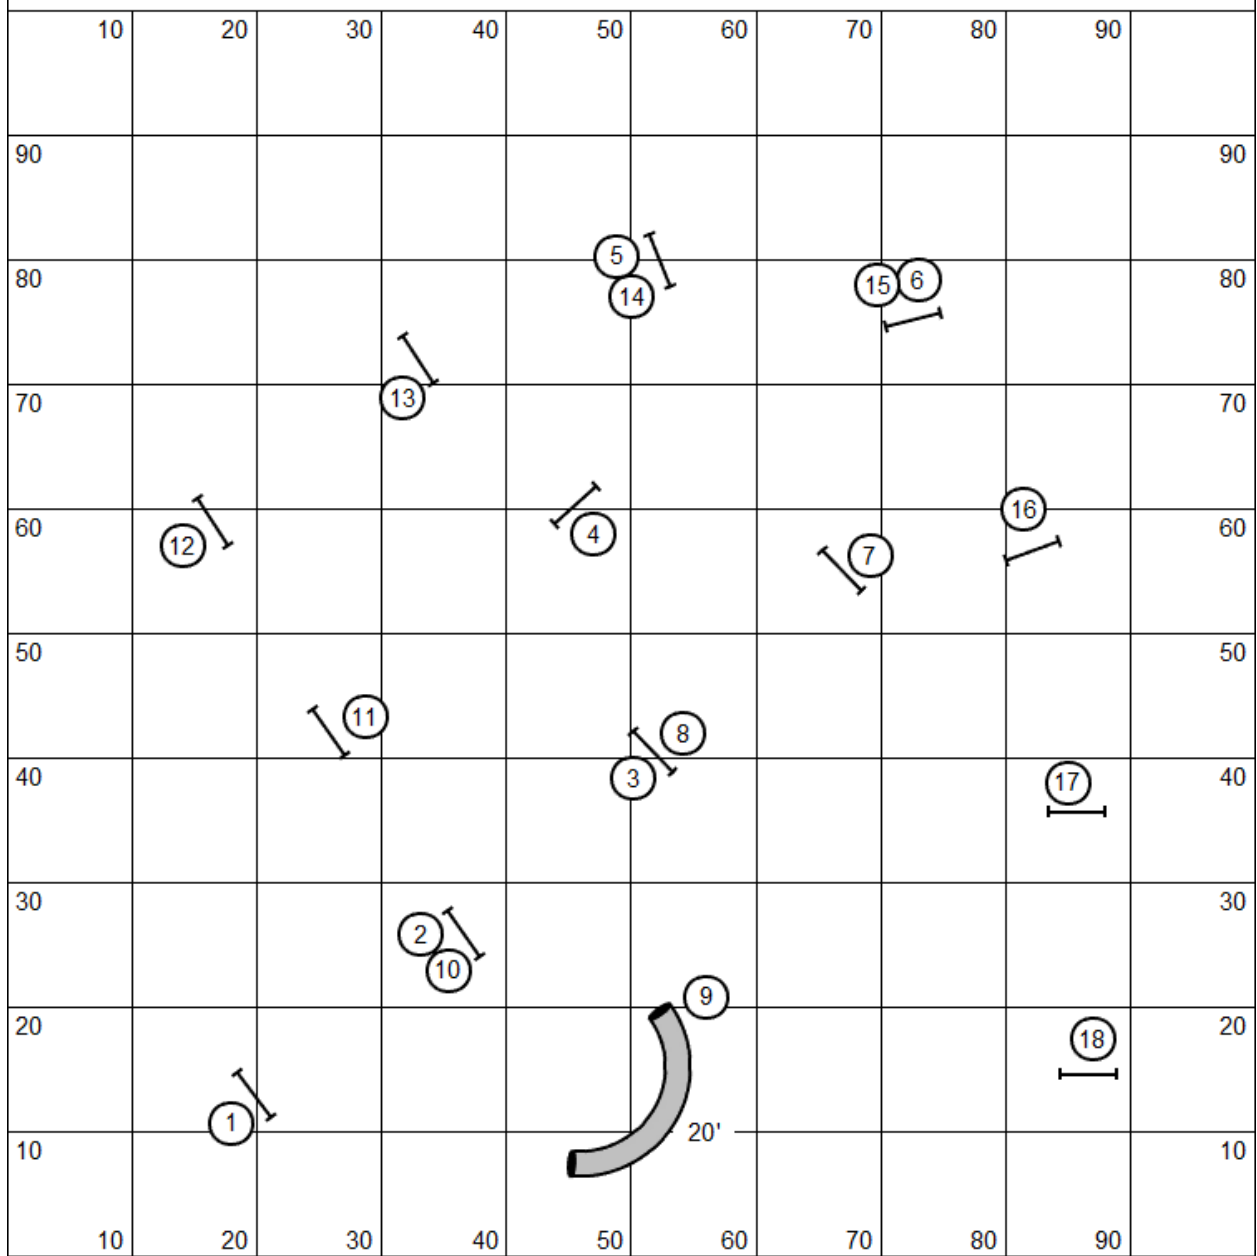

Breeze - Open Regular 1

Breeze - Open Regular 2

Breeze - Intro Regular 1

Breeze - Open Jumpers

Breeze - Novice Jumpers

Breeze - Intro Jumpers									
10	20	30	40	50	60	70	80	90	
90									90
80				5			6		80
70									70
60				4			7		60
50									50
40				3			8		40
30			2						30
20							9		20
10	1								10
10	20	30	40	50	60	70	80	90	

Breeze - Touch N' Go

#3=5 yds #6=2 yds

Breeze - Tunnelers

Breeze - Intro Tunnelers

Breeze - Weavers

#6 = 5 yds