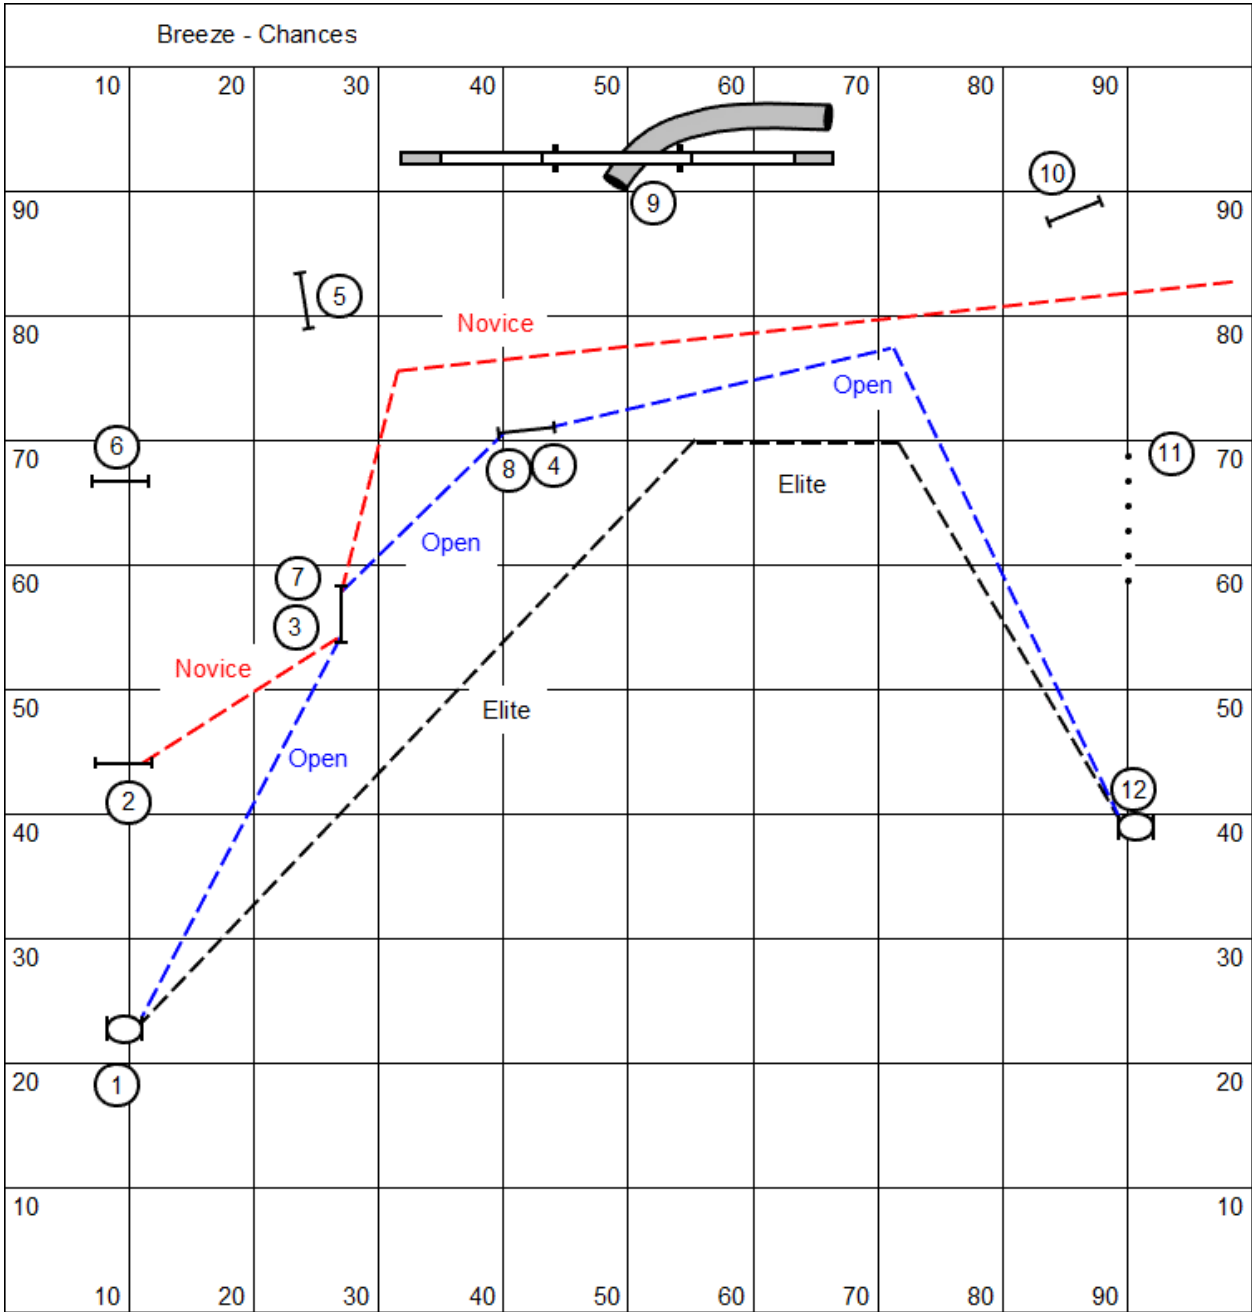

Breeze - Open Regular 1

Breeze - Open Regular 2

Breeze - Intro Regular 1

Breeze - Open Jumpers

Breeze - Novice Jumpers

Breeze - Intro Jumpers									
10	20	30	40	50	60	70	80	90	
90									90
80				5			6		80
70									70
60				4			7		60
50									50
40				3			8		40
30			2						30
20							9		20
10	1								10
10	20	30	40	50	60	70	80	90	

Breeze - Touch N' Go

#3=5 yds #6=2 yds

Breeze - Tunnelers

Breeze - Intro Tunnelers

Breeze - Weavers

#6 = 5 yds