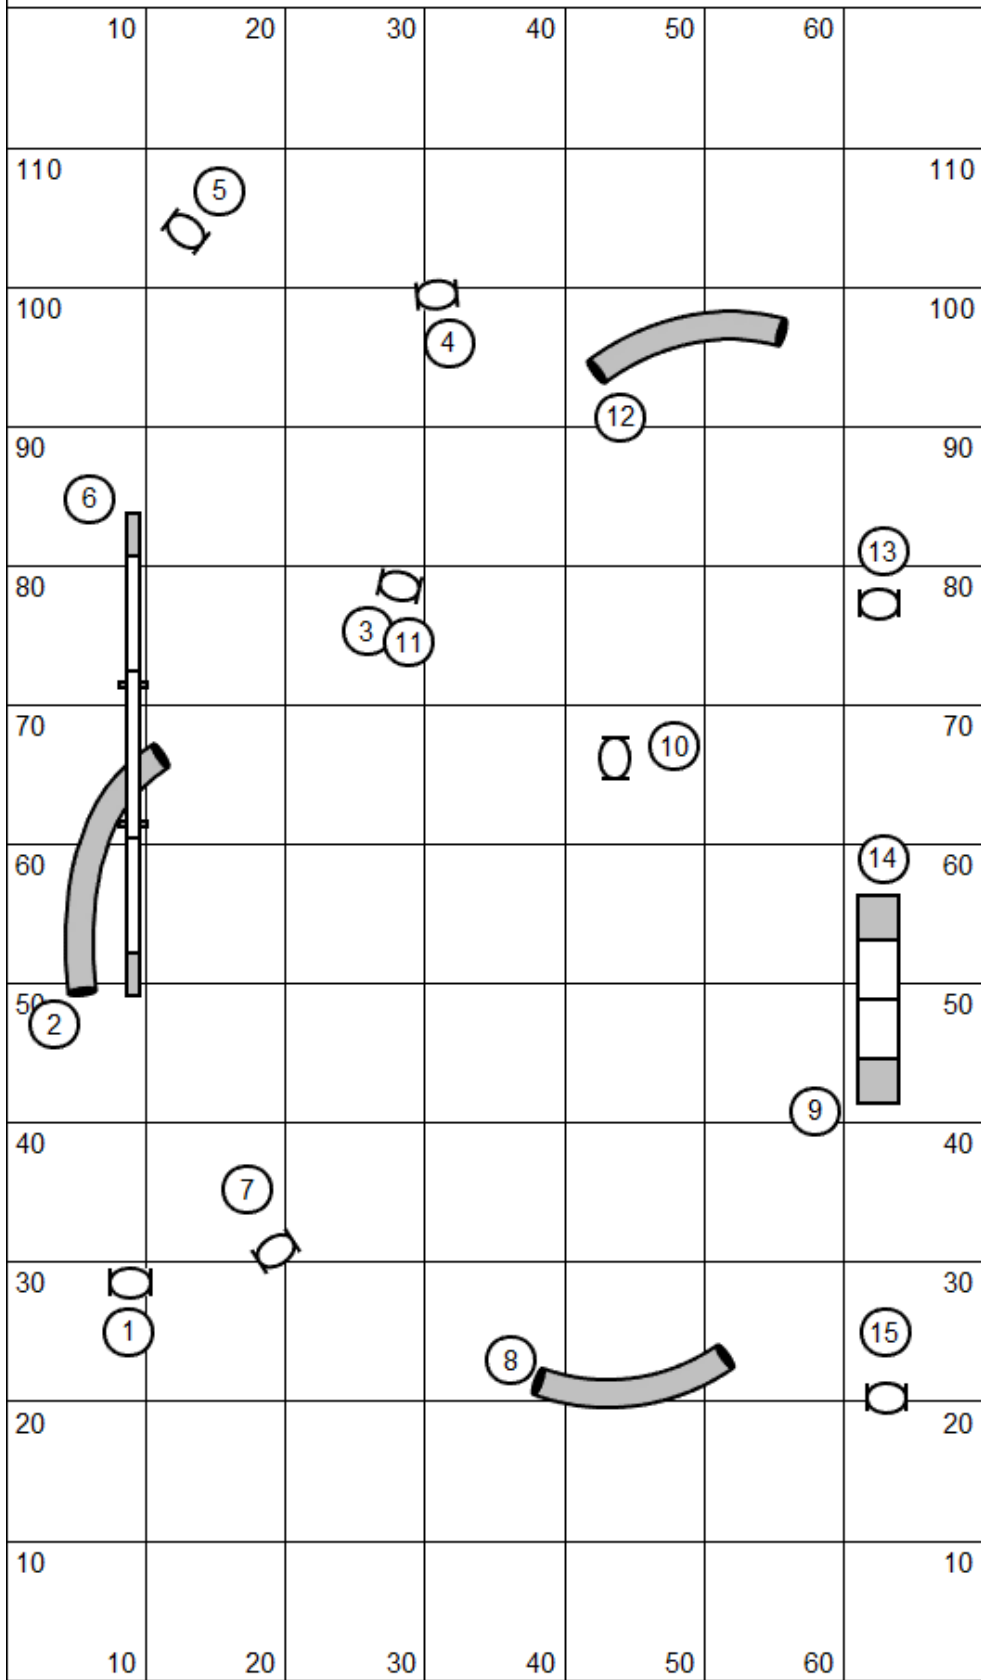

WINTER ELITE REGULAR 1

WINTER ELITE REGULAR 2

WINTER OPEN REGULAR 1

WINTER OPEN REGULAR 2

WINTER NOVICE REGULAR 1

WINTER NOVICE REGULAR 2

WINTER ELITE JUMPERS

	10	20	30	40	50	60	
110							110
100			9		10		100
90		19		5		11 17	90
80		8		16 18		4	80
70		20		6		12	70
60		7		15		3	60
50							50
40		21		14		13 2	40
30							30
20						1	20
10							10
	10	20	30	40	50	60	

WINTER OPEN JUMPERS

	10	20	30	40	50	60	
110							110
100			9		10		100
90				5		11	90
80		8				4	80
70		16		6		12	70
60		7		15		3	60
50		17				13	50
40				14		2	40
30							30
20						1	20
10							10
	10	20	30	40	50	60	

WINTER NOVICE JUMPERS						
	10	20	30	40	50	60
110						110
100			9		10	100
90				5		11
80		8				4
70		14		6		12
60		7		13		3
50						
40		15				2
30						
20						1
10						
	10	20	30	40	50	60

WINTER INTRO JUMPERS							
	10	20	30	40	50	60	
110							110
100							100
90							90
80							80
70							70
60							60
50							50
40							40
30							30
20							20
10							10
	10	20	30	40	50	60	

WINTER EON TOUCH N GO

WINTER INTRO TUNNELERS

WINTER EON WEAVERS