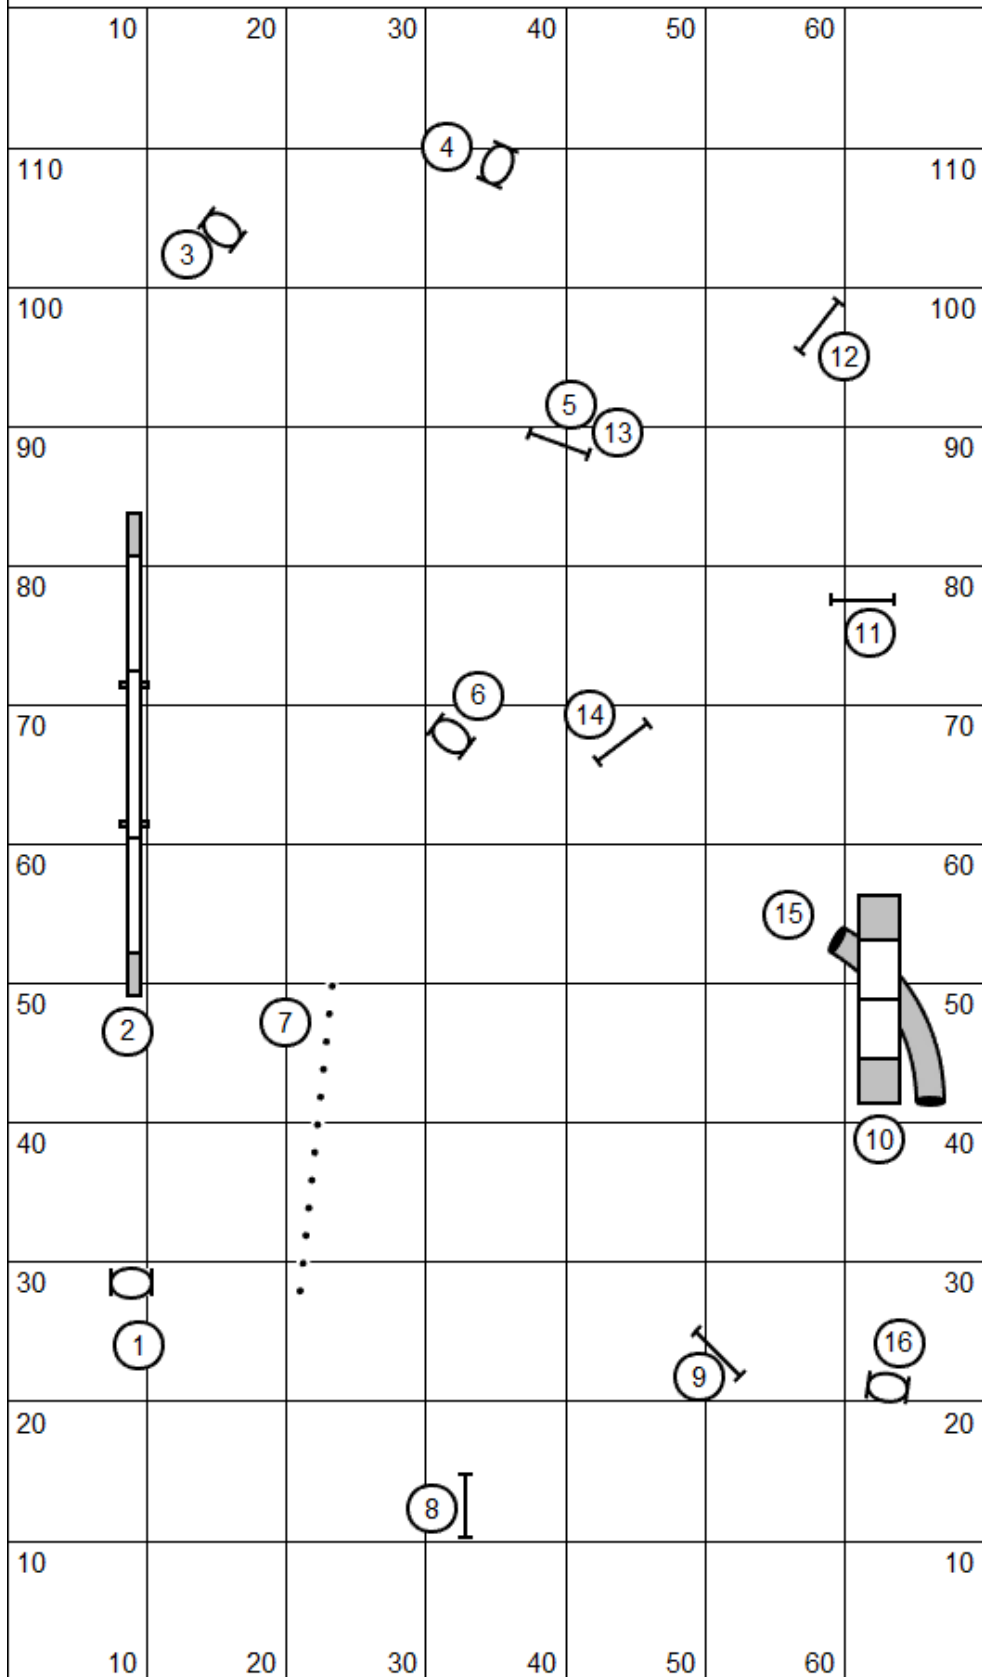

WINTER ELITE REGULAR 1

WINTER ELITE REGULAR 2

WINTER OPEN REGULAR 1

WINTER OPEN REGULAR 2

WINTER NOVICE REGULAR 1

WINTER NOVICE REGULAR 2

WINTER ELITE JUMPERS

	10	20	30	40	50	60	
110							110
100			9		10		100
90		19		5		11 17	90
80		8		16 18		4	80
70		20		6		12	70
60		7		15		3	60
50							50
40		21		14		13 2	40
30							30
20						1	20
10							10
	10	20	30	40	50	60	

WINTER OPEN JUMPERS

	10	20	30	40	50	60	
110							110
100			9		10		100
90				5		11	90
80		8				4	80
70		16		6		12	70
60		7		15		3	60
50		17				13	50
40				14		2	40
30							30
20						1	20
10							10
	10	20	30	40	50	60	

WINTER NOVICE JUMPERS						
	10	20	30	40	50	60
110						110
100			9		10	100
90				5		11
80		8				4
70		14		6		12
60		7		13		3
50						
40		15				2
30						
20						1
10						
	10	20	30	40	50	60

WINTER INTRO JUMPERS							
	10	20	30	40	50	60	
110							110
100							100
90							90
80							80
70							70
60							60
50							50
40							40
30							30
20							20
10							10
	10	20	30	40	50	60	

WINTER EON TOUCH N GO

WINTER INTRO TUNNELERS

WINTER EON WEAVERS