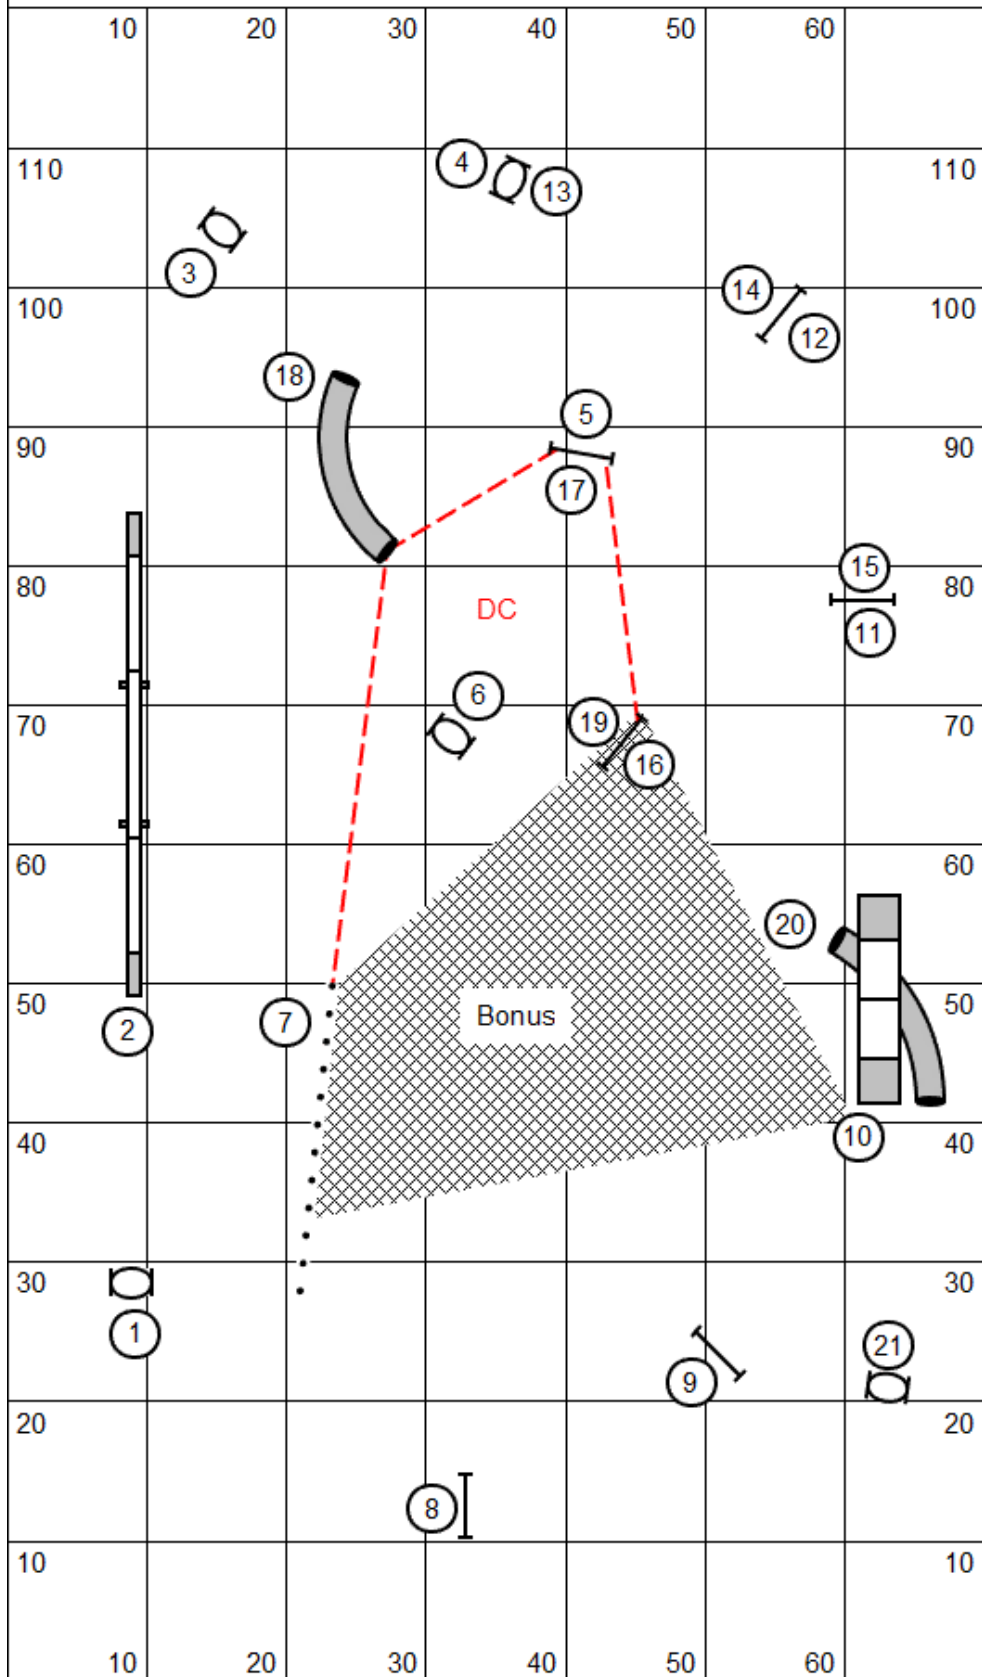

WINTER ELITE REGULAR 1

WINTER ELITE REGULAR 2

WINTER OPEN REGULAR 1

WINTER OPEN REGULAR 2

WINTER NOVICE REGULAR 1

WINTER NOVICE REGULAR 2

WINTER ELITE JUMPERS

	10	20	30	40	50	60	
110							110
100			9		10		100
90		19		5		11 17	90
80		8		16 18		4	80
70		20		6		12	70
60		7		15		3	60
50							50
40		21		14		13 2	40
30							30
20						1	20
10							10
	10	20	30	40	50	60	

WINTER OPEN JUMPERS

	10	20	30	40	50	60	
110							110
100			9		10		100
90				5		11	90
80		8				4	80
70		16		6		12	70
60		7		15		3	60
50		17				13	50
40				14		2	40
30							30
20						1	20
10							10
	10	20	30	40	50	60	

WINTER NOVICE JUMPERS						
	10	20	30	40	50	60
110						110
100			9		10	100
90				5		11
80		8				4
70		14		6		12
60		7		13		3
50						
40		15				2
30						
20						1
10						
	10	20	30	40	50	60

WINTER INTRO JUMPERS							
	10	20	30	40	50	60	
110							110
100							100
90							90
80							80
70							70
60							60
50							50
40							40
30							30
20							20
10							10
	10	20	30	40	50	60	

WINTER EON TOUCH N GO

WINTER INTRO TUNNELERS

WINTER EON WEAVERS