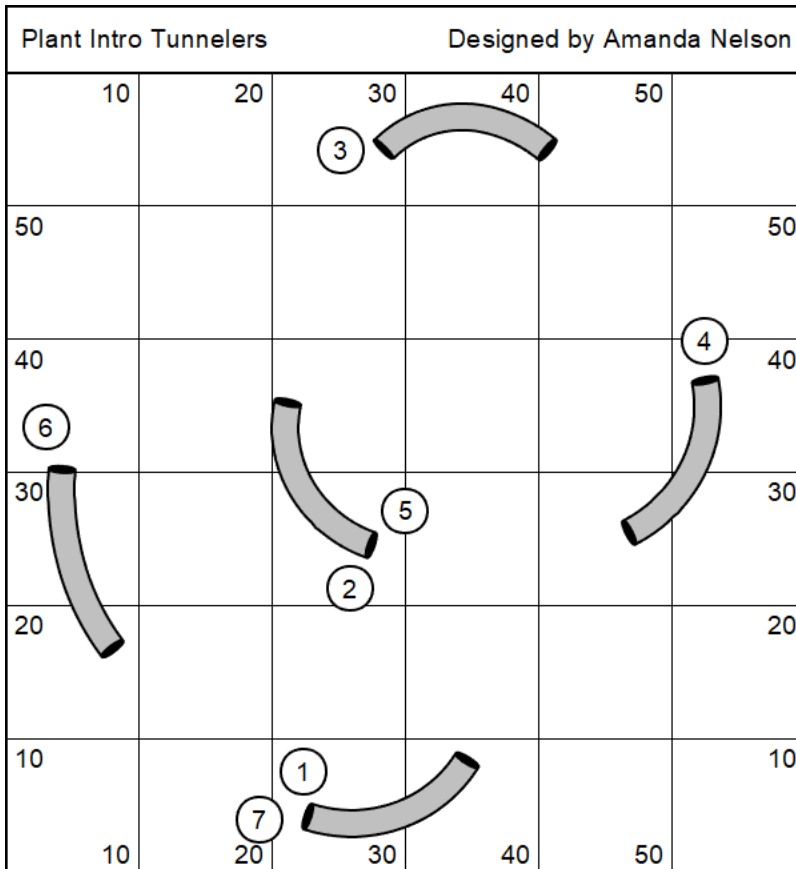

Plant Novice Jumpers			Designed by Amanda Nelson		
10	20	30	40	50	
		4		5	
50					50
3			7	6	
40		12		11	40
30	13	8			30
	2				
20		9		10	20
		14			
10				15	10
1	10	20	30	40	50

Plant Intro Jumpers			Designed by Amanda Nelson		
10	20	30	40	50	
		4		5	
50					50
3			7	6	
40					40
	8				
30	2				30
		9			
20					20
10				10	
1	10	20	30	40	50

Plant Novice Weavers			Designed by Amanda Nelson		
10	20	30	40	50	
			3		
50					50
11		10			
					
40					40
					4
					.
					.
					.
30					30
12		8	9	2	.
					.
20					20
7					
10					10
		6		1	
					5
10	20	30	40	50	