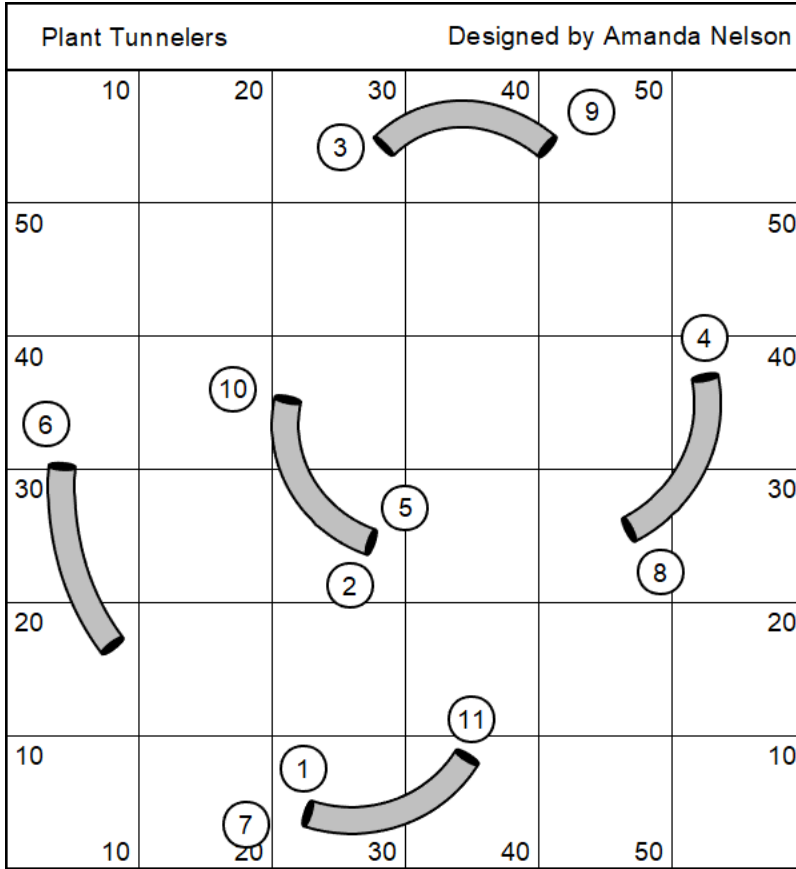

Plant Novice Jumpers			Designed by Amanda Nelson		
10	20	30	40	50	
		4		5	
50					50
3			7	6	
40		12		11	40
30	13	8			30
	2				
20		9		10	20
		14			
10				15	10
1	10	20	30	40	50

Plant Intro Jumpers			Designed by Amanda Nelson		
10	20	30	40	50	
		4		5	
50					50
3			7	6	
40					40
	8				
30	2				30
		9			
20					20
10				10	
1	10	20	30	40	50

Plant Novice Weavers			Designed by Amanda Nelson		
10	20	30	40	50	
			3		
50					50
11		10			
					
40					40
					4
					.
					.
					.
30					30
12		8	9	2	.
					.
20					20
7					
10					10
		6		1	
					5
10	20	30	40	50	