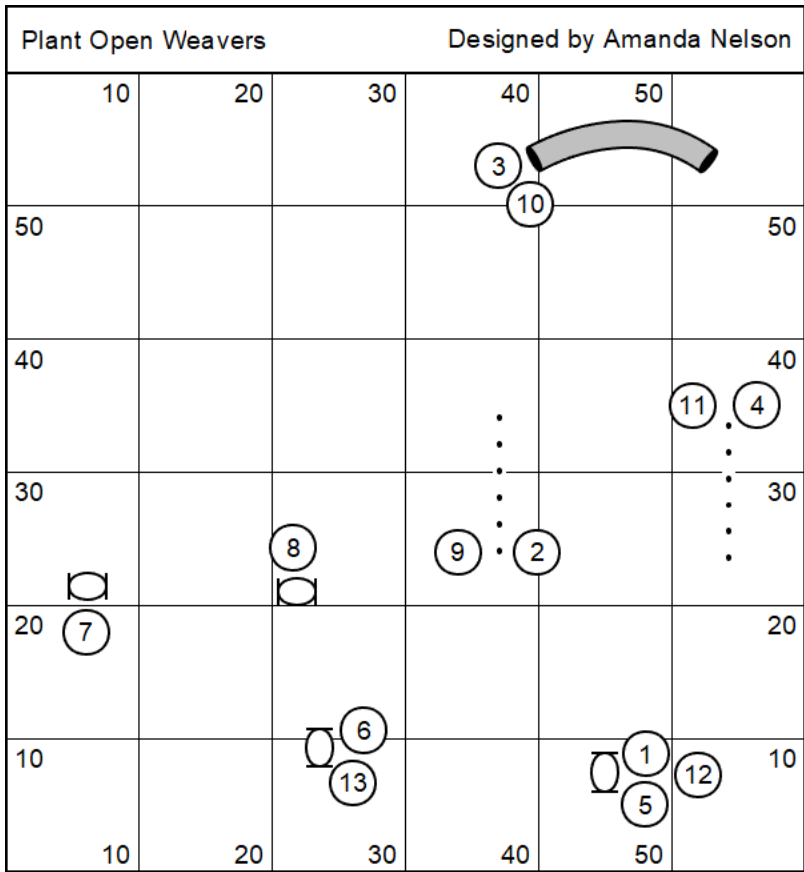

Plant Novice Jumpers			Designed by Amanda Nelson		
10	20	30	40	50	
		4		5	
50					50
3			7	6	
40		12		11	40
30	13	8			30
	2				
20		9		10	20
		14			
10				15	10
1	10	20	30	40	50

Plant Intro Jumpers			Designed by Amanda Nelson		
10	20	30	40	50	
		4		5	
50					50
3			7	6	
40					40
	8				
30	2				30
		9			
20					20
10				10	
1	10	20	30	40	50

Plant Novice Weavers			Designed by Amanda Nelson		
10	20	30	40	50	
			3		
50					50
11		10			
					
40					40
					4
					.
					.
					.
30					30
12		8	9	2	.
					.
20					20
7					
10					10
		6		1	
					5
10	20	30	40	50	