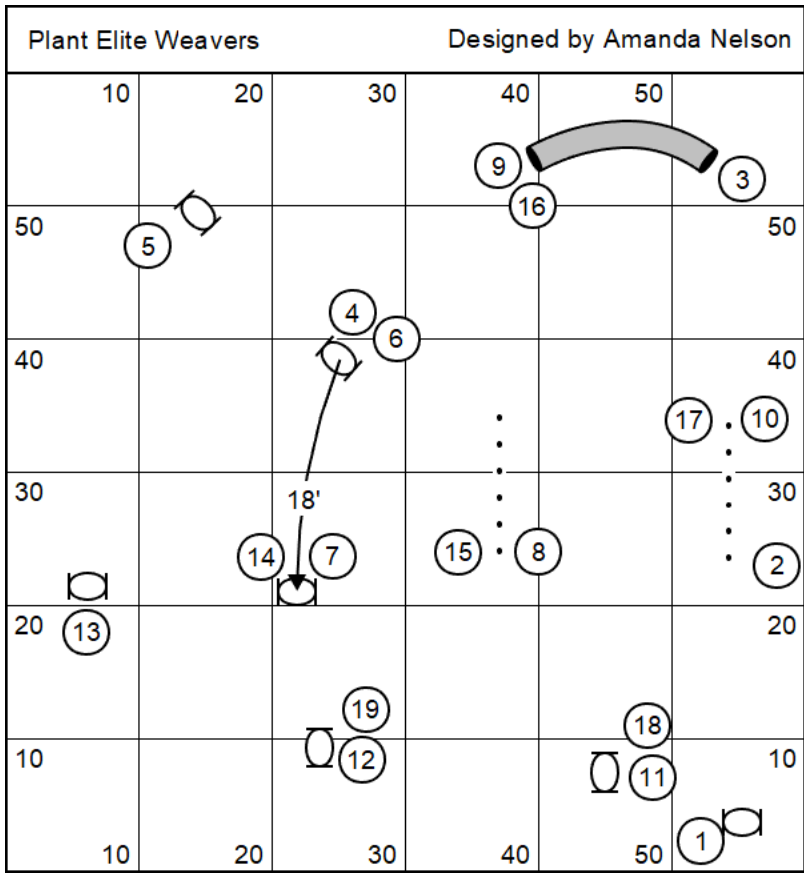

Plant Novice Jumpers			Designed by Amanda Nelson		
10	20	30	40	50	
		4		5	
50					50
3			7	6	
40		12		11	40
30	13	8			30
	2				
20		9		10	20
		14			
10				15	10
1	10	20	30	40	50

Plant Intro Jumpers			Designed by Amanda Nelson		
10	20	30	40	50	
		4		5	
50					50
3			7	6	
40					40
	8				
30	2				30
		9			
20					20
10				10	
1	10	20	30	40	50

Plant Novice Weavers			Designed by Amanda Nelson		
10	20	30	40	50	
			3		
50					50
11		10			
					
40					40
					4
					.
					.
					.
30					30
12		8	9	2	.
					.
20					20
7					
10					10
		6		1	
					5
10	20	30	40	50	