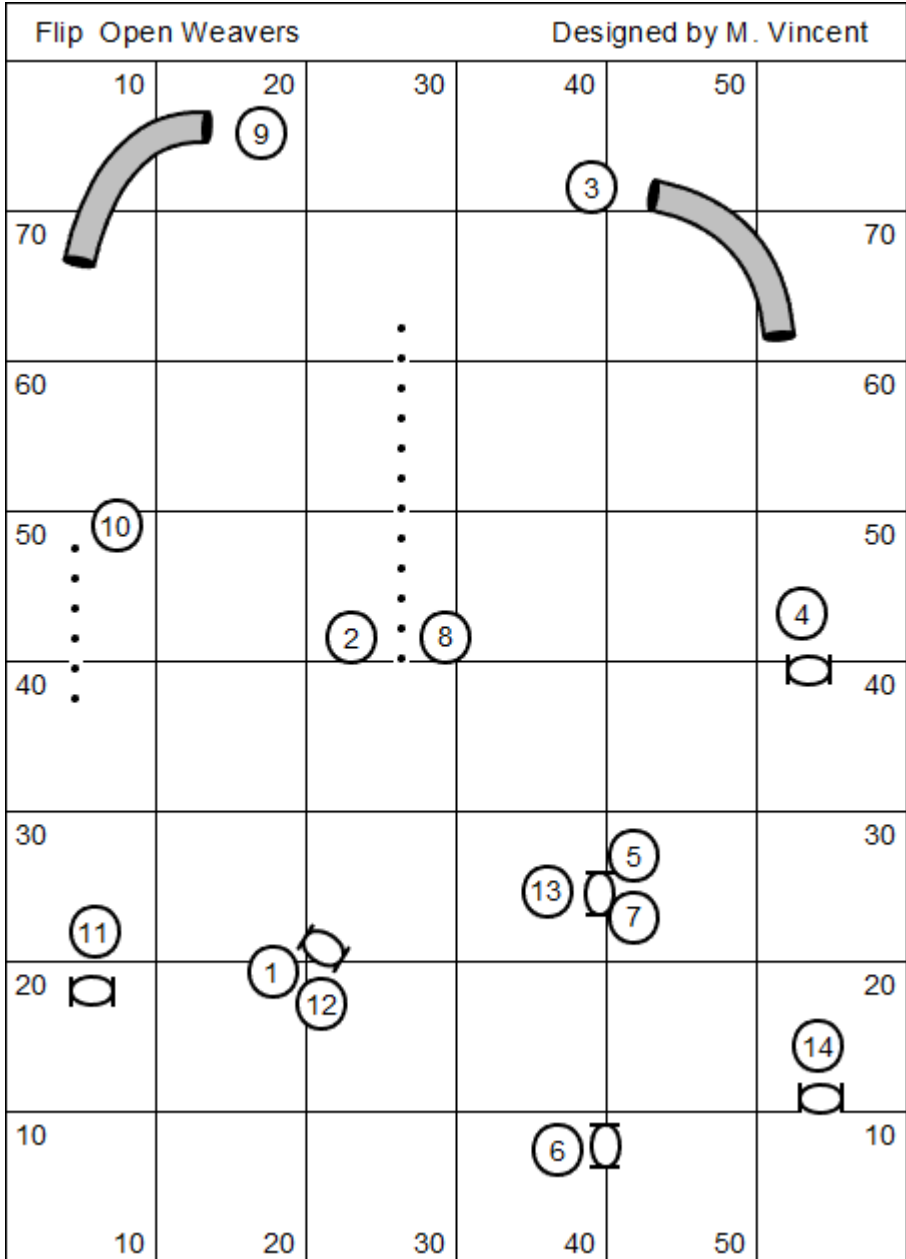

Flip		Open Jumpers		Designed by M. Vincent	
10	20	30	40	50	
70					70
60					60
50					50
40					40
30					30
20					20
10					10
10	20	30	40	50	

5

6

4
13

7
3
12

14

8

9

11
2

15

10

1

Flip Novice Jumpers			Designed by M. Vincent		
10	20	30	40	50	
70					70
60					60
50					50
40					40
30					30
20					20
10					10
10	20	30	40	50	

Flip Intro Jumpers			Designed by M. Vincent		
10	20	30	40	50	
70					70
60					60
50					50
40					40
30					30
20					20
10					10
10	20	30	40	50	

5

6

4

7

3

8

9

2

1

Flip Novice Weavers

Designed by M. Vincent

Flip Open Grounders

Designed by M. Vincent

Flip Intro Grounders

Designed by M. Vincent