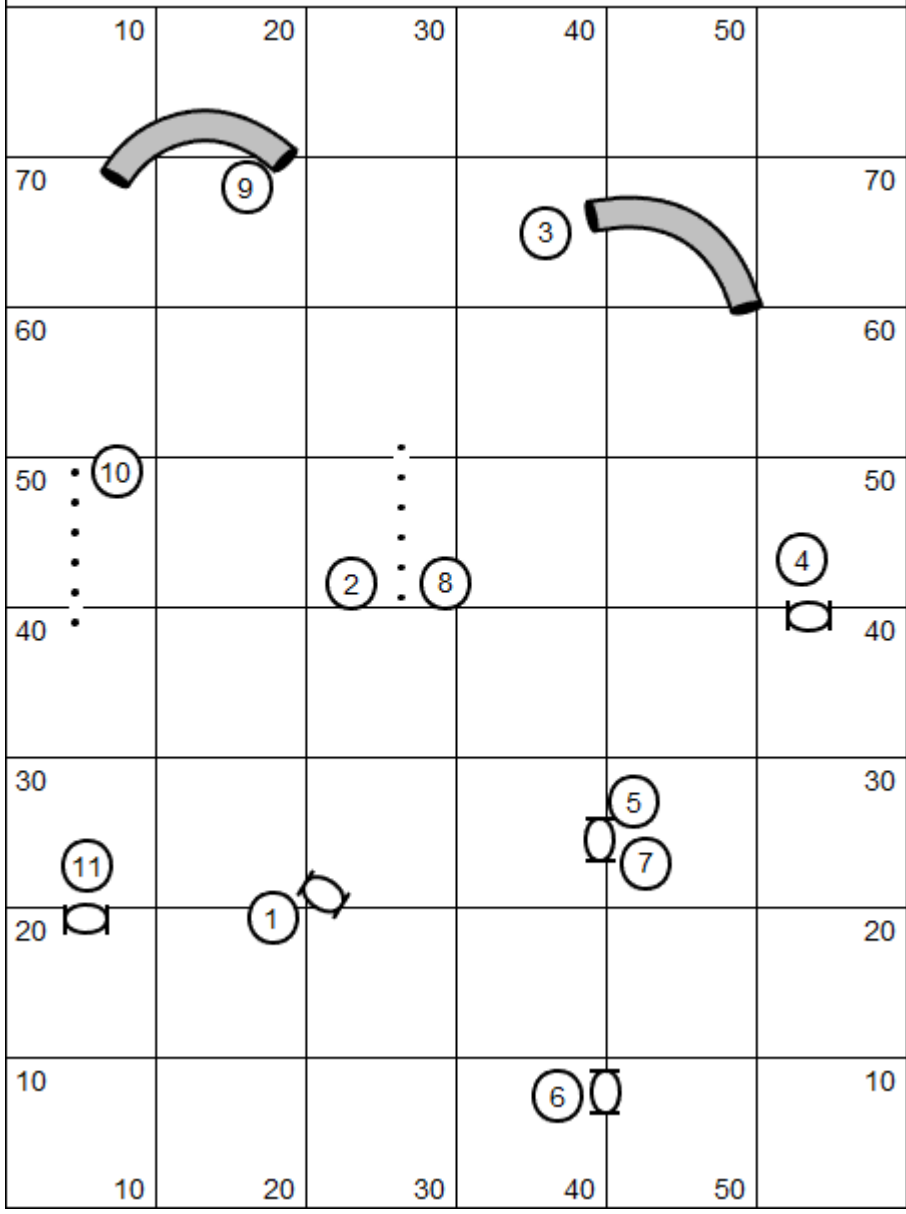

Flip		Novice Regular 2		Designed by M. Vincent	
10	20	30	40	50	
		5 11		6 / 10	
70					70
	12 4				
60					60
					7
50		13 3		14	50
					40
40					9 2
					30
30				
				15	
20	16				8
					20
10					1
					10
10	20	30	40	50	

Flip		Intro Regular 1			Designed by M. Vincent	
	10	20	30	40	50	
						
70						70
						
60						60
						
50						50
						
40						40
						
30						30
20						20
10						10
	10	20	30	40	50	

Flip		Intro Regular 2			Designed by M. Vincent	
10	20	30	40	50		
						70
70						
						60
60						
50						50
						40
40						
30						30
20						20
						
10						10
10	20	30	40	50		

Flip		Open Jumpers		Designed by M. Vincent	
10	20	30	40	50	
70					70
60					60
50					50
40					40
30					30
20					20
10					10
10	20	30	40	50	

5

6

4
13

7
3
12

14

8

9

1

Flip Novice Weavers

Designed by M. Vincent

Flip Open Grounders

Designed by M. Vincent

Flip Intro Grounders

Designed by M. Vincent