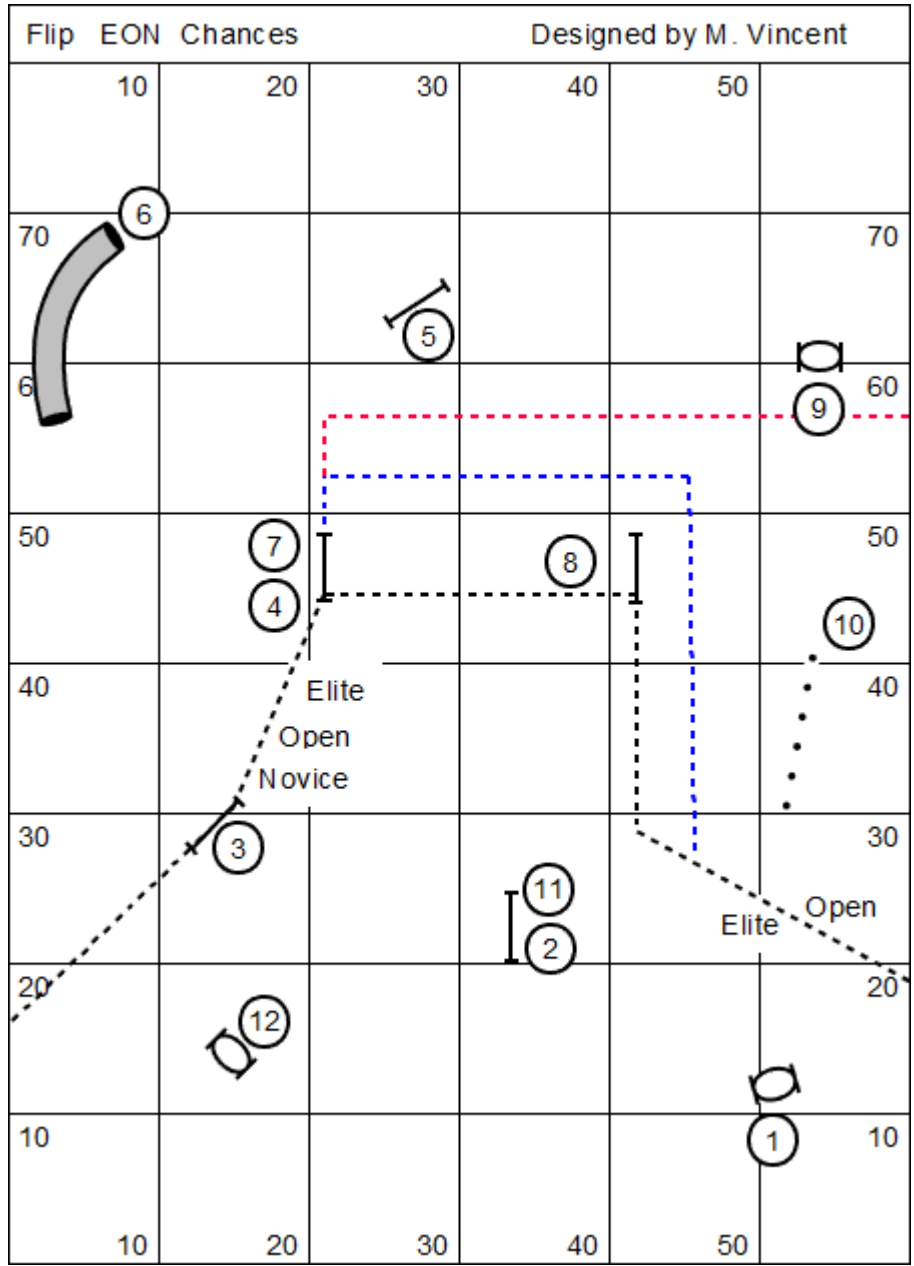

Flip Elite Regular 2

Designed by M. Vincent

Flip Open Regular 1

Designed by M. Vincent

Flip Open Regular 2

Designed by M. Vincent

Flip		Novice Regular 1		Designed by M. Vincent	
10	20	30	40	50	
					
70					70
					
60					60
					
50					50
					
40					40
30					30
20					20
					
10					10
10	20	30	40	50	

Flip		Novice Regular 2		Designed by M. Vincent	
10	20	30	40	50	
		5 11		6 / 10	
70					70
	12 4				
60					60
					7
50		13 3		14	50
					40
40					9 2
					30
30				
				15	
20	16				8
					20
10					1
					10
10	20	30	40	50	

Flip		Intro Regular 1			Designed by M. Vincent	
	10	20	30	40	50	
						
70						70
						
60						60
						
50						50
						
40						40
						
30						30
20						20
10						10
	10	20	30	40	50	

Flip		Intro Regular 2			Designed by M. Vincent	
10	20	30	40	50		
						70
70						
						60
60						
50						50
						40
40						
30						30
20						20
						
10						10
10	20	30	40	50		

Flip		Open Jumpers		Designed by M. Vincent	
10	20	30	40	50	
70					70
60					60
50					50
40					40
30					30
20					20
10					10
10	20	30	40	50	

5

6

4
13

7
3
12

14

8

9