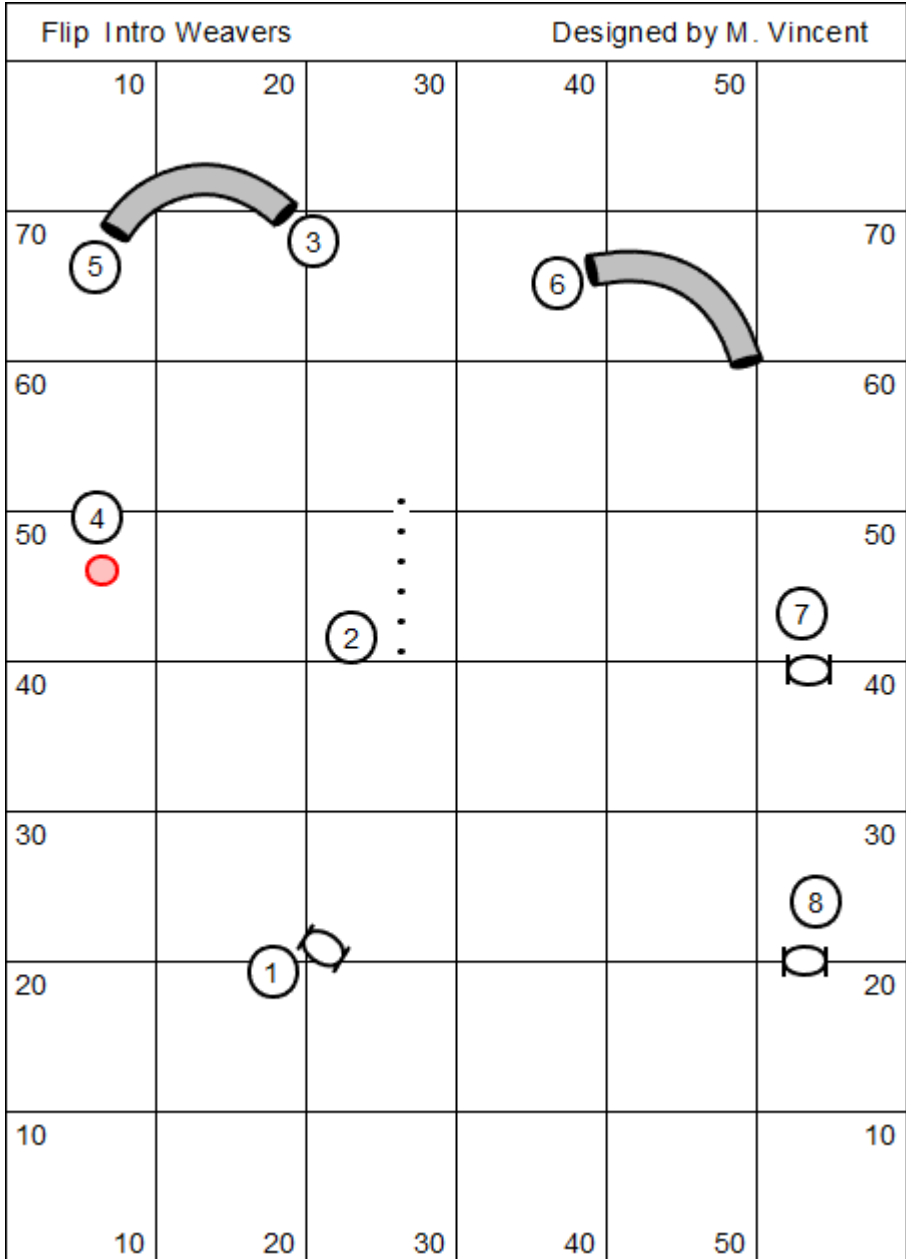

Flip		Novice Regular 2		Designed by M. Vincent	
10	20	30	40	50	
		5 11		6 / 10	
70					70
	12 4				
60					60
					7
50		13 3		14	50
					40
40					9 2
					30
30				
				15	
20	16				8
					20
10					1
					10
10	20	30	40	50	

Flip		Intro Regular 1			Designed by M. Vincent	
	10	20	30	40	50	
						
70						70
						
60						60
						
50						50
						
40						40
						
30						30
20						20
10						10
	10	20	30	40	50	

Flip		Intro Regular 2			Designed by M. Vincent	
10	20	30	40	50		
						70
70						
						60
60						
50						50
						40
40						
30						30
20						20
						
10						10
10	20	30	40	50		

Flip		Open Jumpers		Designed by M. Vincent	
10	20	30	40	50	
70					70
60					60
50					50
40					40
30					30
20					20
10					10
10	20	30	40	50	

5

6

4
13

7
3
12

14

8

9

1

Flip Novice Weavers

Designed by M. Vincent

Flip Open Grounders

Designed by M. Vincent

Flip Intro Grounders

Designed by M. Vincent