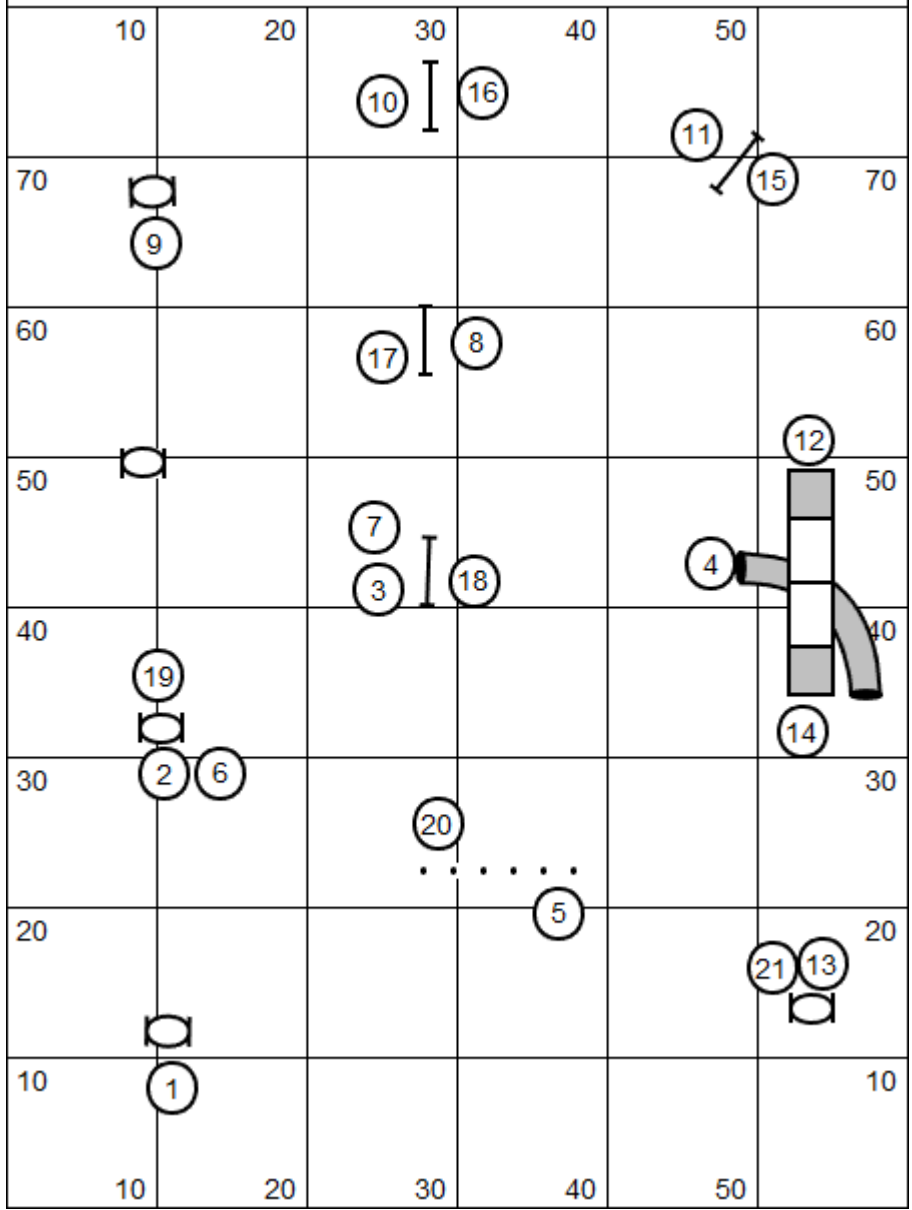

Flip Elite Regular 2

Designed by M. Vincent

Flip Open Regular 1

Designed by M. Vincent

Flip Open Regular 2

Designed by M. Vincent

Flip		Novice Regular 1		Designed by M. Vincent	
10	20	30	40	50	
					
70					70
					
60					60
					
50					50
					
40					40
30					30
20					20
					
10					10
10	20	30	40	50	

Flip		Novice Regular 2		Designed by M. Vincent	
10	20	30	40	50	
		5 11		6 / 10	
70					70
	12 4				
60					60
					7
50		13 3		14	50
					40
40					9 2
					30
30				
				15	
20	16				8
					20
10					1
					10
10	20	30	40	50	

Flip		Intro Regular 1			Designed by M. Vincent	
	10	20	30	40	50	
						
70						70
						
60						60
						
50						50
						
40						40
						
30						30
20						20
10						10
	10	20	30	40	50	

Flip		Intro Regular 2			Designed by M. Vincent	
10	20	30	40	50		
						70
70						
						60
60						
50						50
						40
40						
30						30
20						20
						
10						10
10	20	30	40	50		

Flip		Open Jumpers		Designed by M. Vincent	
10	20	30	40	50	
70					70
60					60
50					50
40					40
30					30
20					20
10					10
10	20	30	40	50	

5

6

4
13

7
3
12

14

8

9