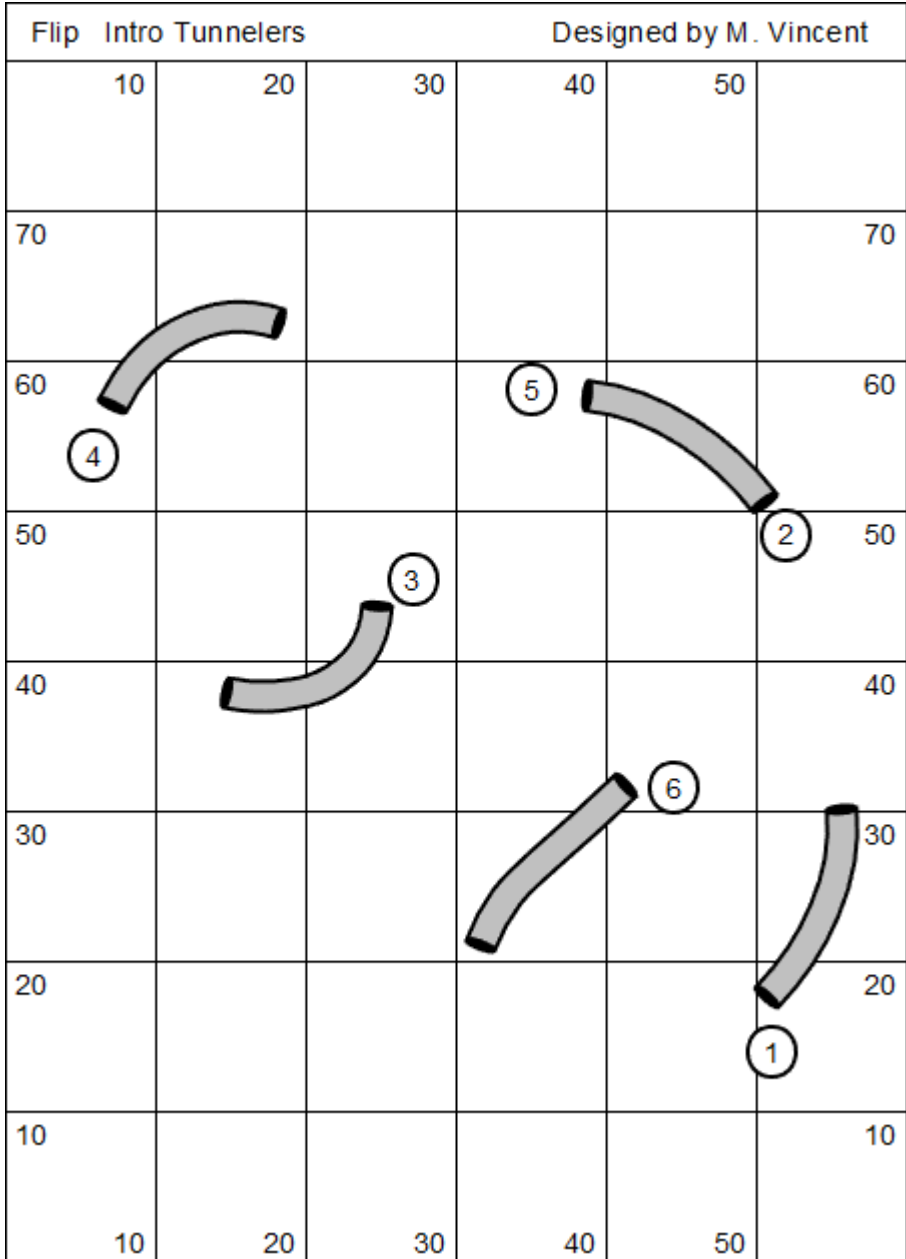

Flip		Open Jumpers		Designed by M. Vincent	
10	20	30	40	50	
70					70
60					60
50					50
40					40
30					30
20					20
10					10
10	20	30	40	50	

5

6

4
13

7
3
12

14

8

9

11
2

15

10

1

Flip Novice Jumpers			Designed by M. Vincent		
10	20	30	40	50	
70					70
60					60
50					50
40					40
30					30
20					20
10					10
10	20	30	40	50	

Flip Intro Jumpers			Designed by M. Vincent		
10	20	30	40	50	
70					70
60					60
50					50
40					40
30					30
20					20
10					10
10	20	30	40	50	

5

6

4

7

3

8

9

2

1

Flip Novice Weavers

Designed by M. Vincent

Flip Open Grounders

Designed by M. Vincent

Flip Intro Grounders

Designed by M. Vincent