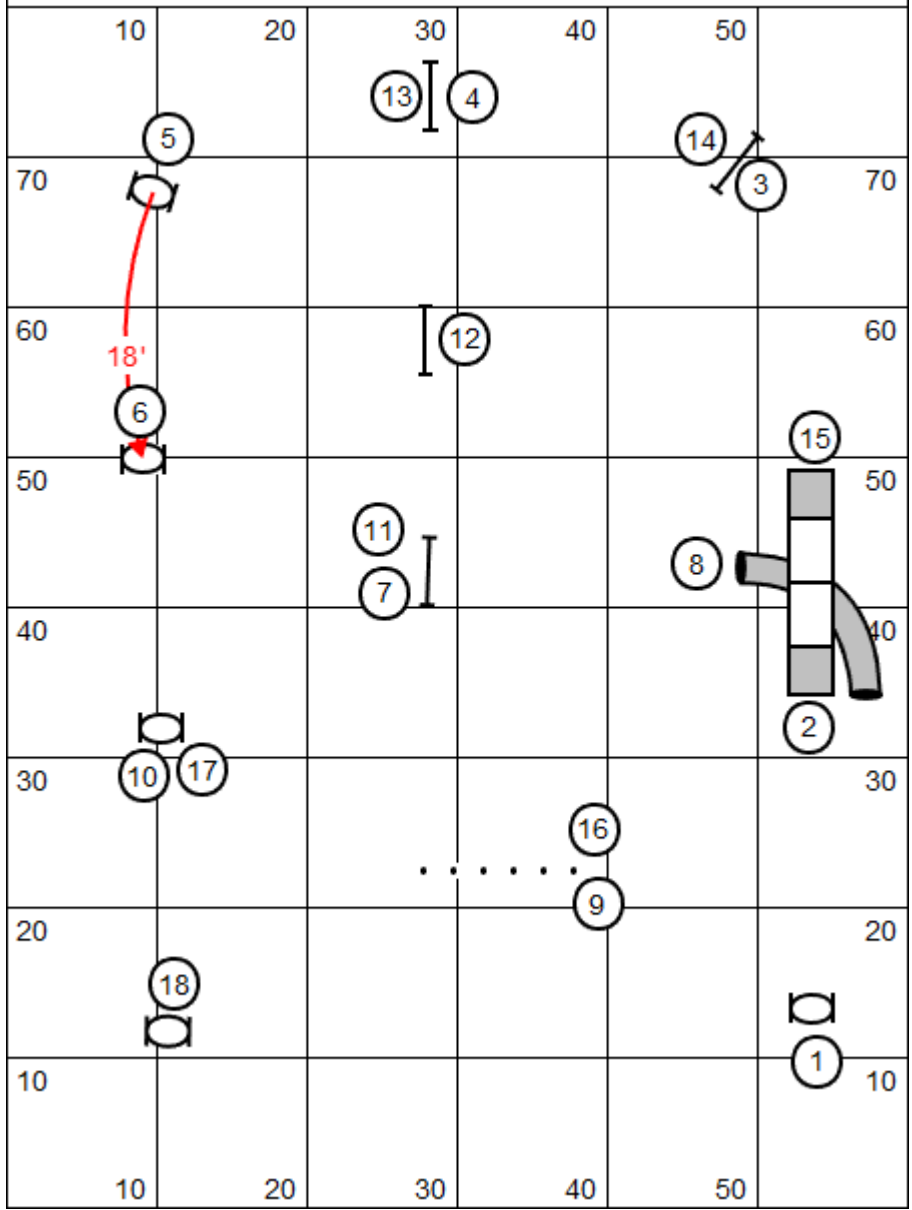

Flip Elite Regular 2

Designed by M. Vincent

Flip Open Regular 1

Designed by M. Vincent

Flip Open Regular 2

Designed by M. Vincent

Flip		Novice Regular 1		Designed by M. Vincent	
10	20	30	40	50	
					
70					70
					
60					60
					
50					50
					
40					40
30					30
20					20
					
10					10
10	20	30	40	50	

Flip		Novice Regular 2		Designed by M. Vincent	
10	20	30	40	50	
		5 11		6 / 10	
70					70
	12 4				
60					60
					7
50		13 3		14	50
					40
40					9 2
					30
30				
				15	
20	16				8
					20
10					1
					10
10	20	30	40	50	

Flip		Intro Regular 1			Designed by M. Vincent	
	10	20	30	40	50	
						
70						70
						
60						60
						
50						50
						
40						40
						
30						30
20						20
10						10
	10	20	30	40	50	

Flip		Intro Regular 2			Designed by M. Vincent	
10	20	30	40	50		
						70
70						
						60
60						
50						50
						40
40						
30						30
20						20
						
10						10
10	20	30	40	50		

Flip		Open Jumpers		Designed by M. Vincent	
10	20	30	40	50	
70					70
60					60
50					50
40					40
30					30
20					20
10					10
10	20	30	40	50	

5

6

4
13

7
3
12

14

8

9