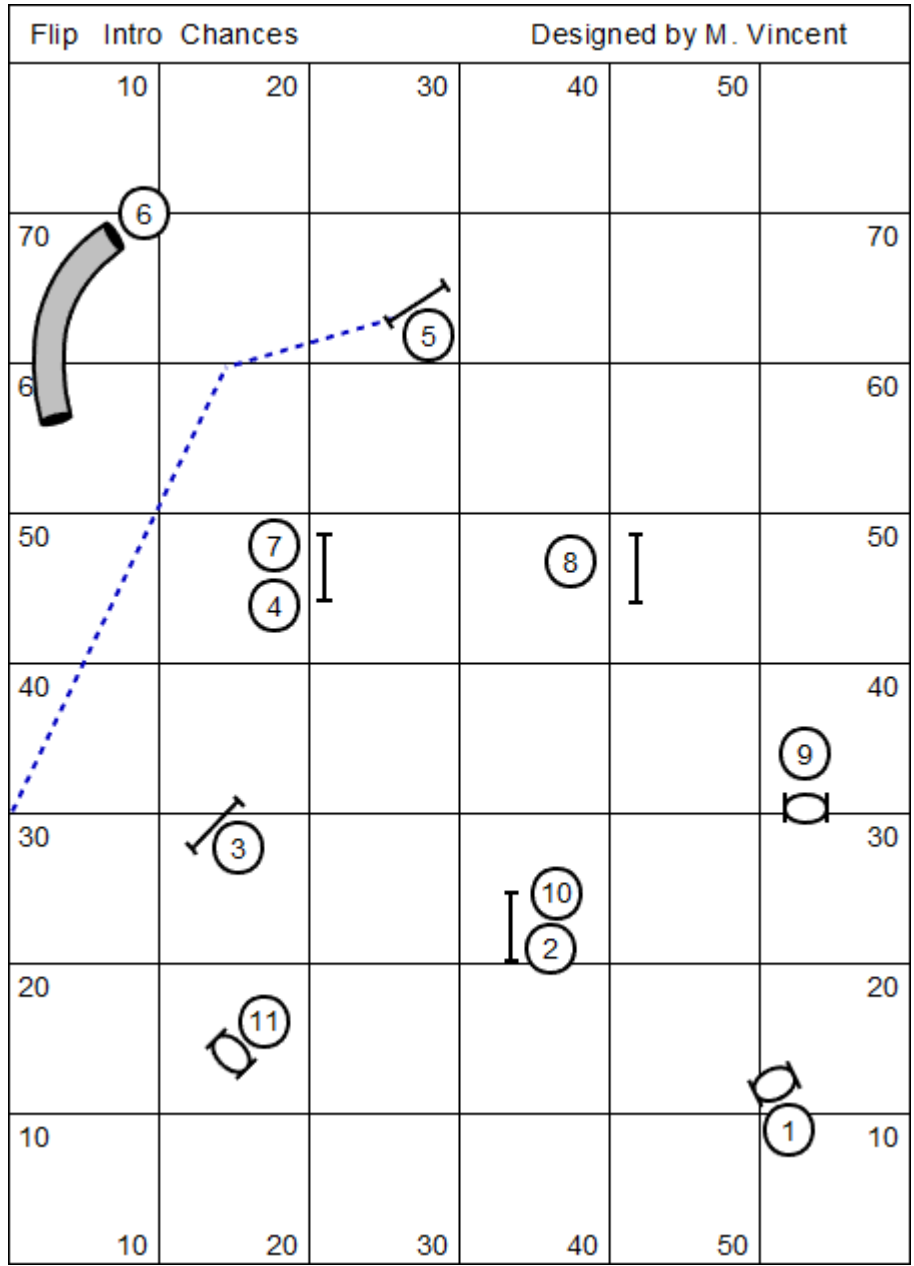

Flip Elite Regular 2

Designed by M. Vincent

Flip Open Regular 1

Designed by M. Vincent

Flip Open Regular 2

Designed by M. Vincent

Flip		Novice Regular 1		Designed by M. Vincent	
10	20	30	40	50	
					
70					70
					
60					60
					
50					50
					
40					40
30					30
20					20
					
10					10
10	20	30	40	50	

Flip		Novice Regular 2		Designed by M. Vincent	
10	20	30	40	50	
		5 11		6 / 10	
70					70
	12 4				
60					60
					7
50		13 3		14	50
					40
40					9 2
					30
30				
				15	
20	16				8
					20
10					1
					10
10	20	30	40	50	

Flip		Intro Regular 1			Designed by M. Vincent	
	10	20	30	40	50	
						
70						70
						
60						60
						
50						50
						
40						40
						
30						30
20						20
10						10
	10	20	30	40	50	

Flip		Intro Regular 2			Designed by M. Vincent	
10	20	30	40	50		
						70
70						
						60
60						
50						50
						40
40						
30						30
20						20
						
10						10
10	20	30	40	50		

Flip		Open Jumpers		Designed by M. Vincent	
10	20	30	40	50	
70					70
60					60
50					50
40					40
30					30
20					20
10					10
10	20	30	40	50	

5

6

4
13

7
3
12

14

8

9