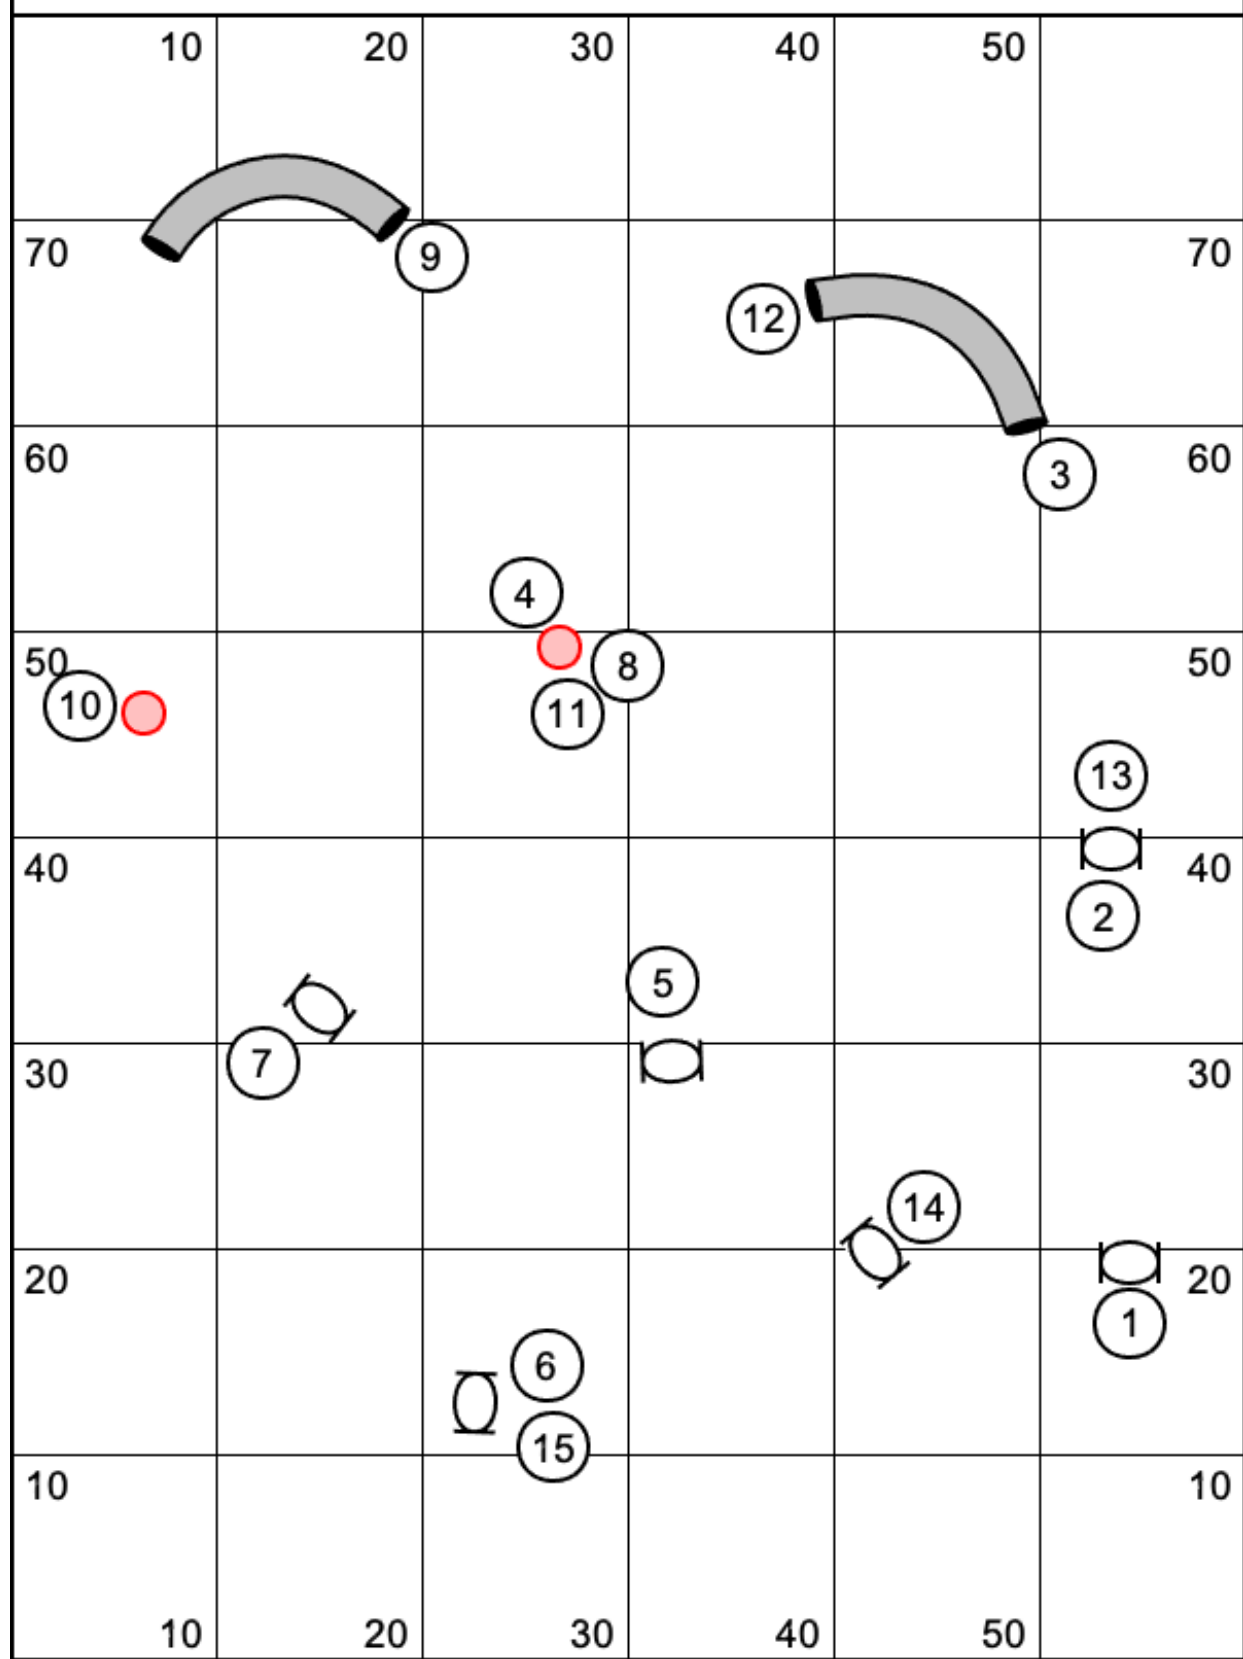

Flip		Intro Regular 1			Designed by M. Vincent	
	10	20	30	40	50	
						
70						70
						
60						60
						
50						50
						
40						40
						
30						30
20						20
10						10
	10	20	30	40	50	

Flip		Intro Regular 2			Designed by M. Vincent	
10	20	30	40	50		
						70
70						
						60
60						
50						50
						40
40						
30						30
20						20
						
10						10
10	20	30	40	50		

Flip		Open Jumpers		Designed by M. Vincent	
10	20	30	40	50	
70					70
60					60
50					50
40					40
30					30
20					20
10					10
10	20	30	40	50	

5

6

4
13

7
3
12

14

8

9

5

6

4

7

3

8

9

2

1

Flip Novice Weavers

Designed by M. Vincent

Flip Open Grounders

Designed by M. Vincent

Flip Intro Grounders

Designed by M. Vincent