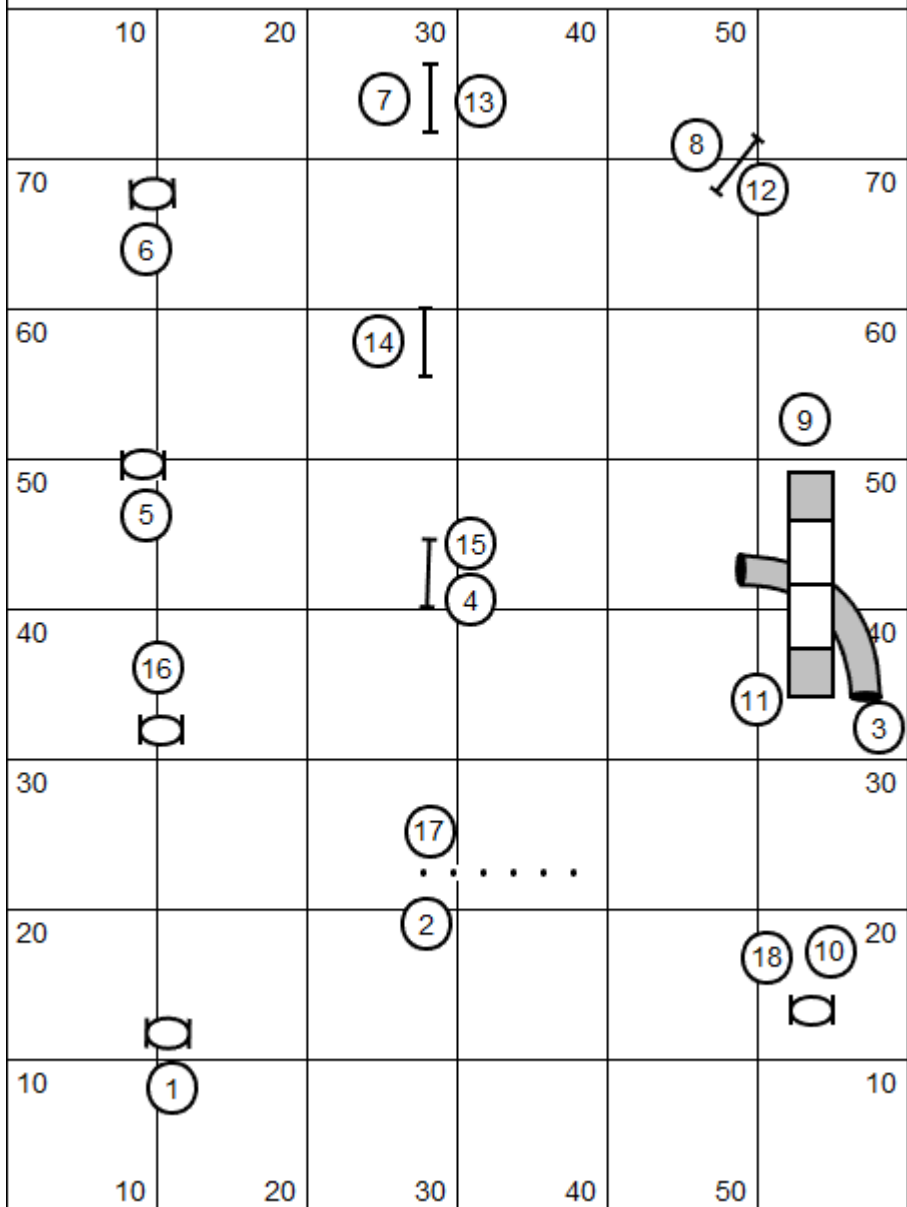

Flip Elite Regular 2

Designed by M. Vincent

Flip Open Regular 1

Designed by M. Vincent

Flip Open Regular 2

Designed by M. Vincent

Flip		Novice Regular 1		Designed by M. Vincent	
10	20	30	40	50	
					
70					70
					
60					60
					
50					50
					
40					40
30					30
20					20
					
10					10
10	20	30	40	50	

Flip		Novice Regular 2		Designed by M. Vincent	
10	20	30	40	50	
		5 11		6 / 10	
70					70
	12 4				
60					60
					7
50		13 3		14	50
					40
40					9 2
					30
30				
				15	
20	16				8
					20
10					1
					10
10	20	30	40	50	

Flip		Intro Regular 1			Designed by M. Vincent	
	10	20	30	40	50	
						
70						70
						
60						60
						
50						50
						
40						40
						
30						30
20						20
10						10
	10	20	30	40	50	

Flip		Intro Regular 2			Designed by M. Vincent	
10	20	30	40	50		
						70
70						
						60
60						
50						50
						40
40						
30						30
20						20
						
10						10
10	20	30	40	50		

Flip		Open Jumpers		Designed by M. Vincent	
10	20	30	40	50	
70					70
60					60
50					50
40					40
30					30
20					20
10					10
10	20	30	40	50	

5

6

4
13

7
3
12

14

8

9