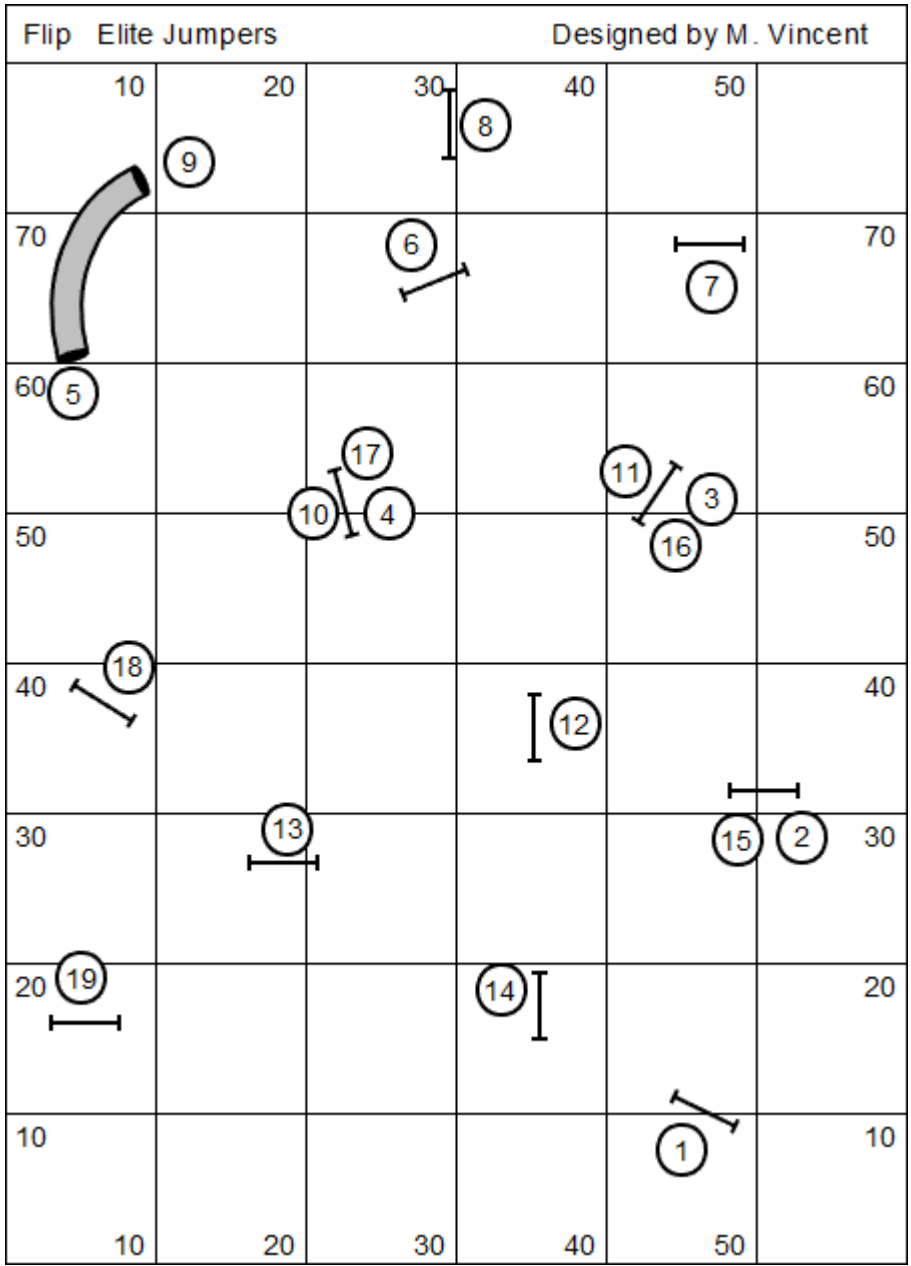

Flip Elite Regular 2

Designed by M. Vincent

Flip Open Regular 1

Designed by M. Vincent

Flip Open Regular 2

Designed by M. Vincent

Flip		Novice Regular 1		Designed by M. Vincent	
10	20	30	40	50	
					
70					70
					
60					60
					
50					50
					
40					40
30					30
20					20
					
10					10
10	20	30	40	50	

Flip		Novice Regular 2		Designed by M. Vincent	
10	20	30	40	50	
		5 11		6 / 10	
70					70
	12 4				
60					60
					7
50		13 3		14	50
					40
40					9 2
					30
30				
				15	
20	16				8
					20
10					1
					10
10	20	30	40	50	

Flip		Intro Regular 1			Designed by M. Vincent	
	10	20	30	40	50	
						
70						70
						
60						60
						
50						50
						
40						40
						
30						30
20						20
10						10
	10	20	30	40	50	

Flip		Intro Regular 2			Designed by M. Vincent	
10	20	30	40	50		
						70
70						
						60
60						
50						50
						40
40						
30						30
20						20
						
10						10
10	20	30	40	50		

Flip		Open Jumpers		Designed by M. Vincent	
10	20	30	40	50	
70					70
60					60
50					50
40					40
30					30
20					20
10					10
10	20	30	40	50	

5

6

4
13

7
3
12

14

8

9