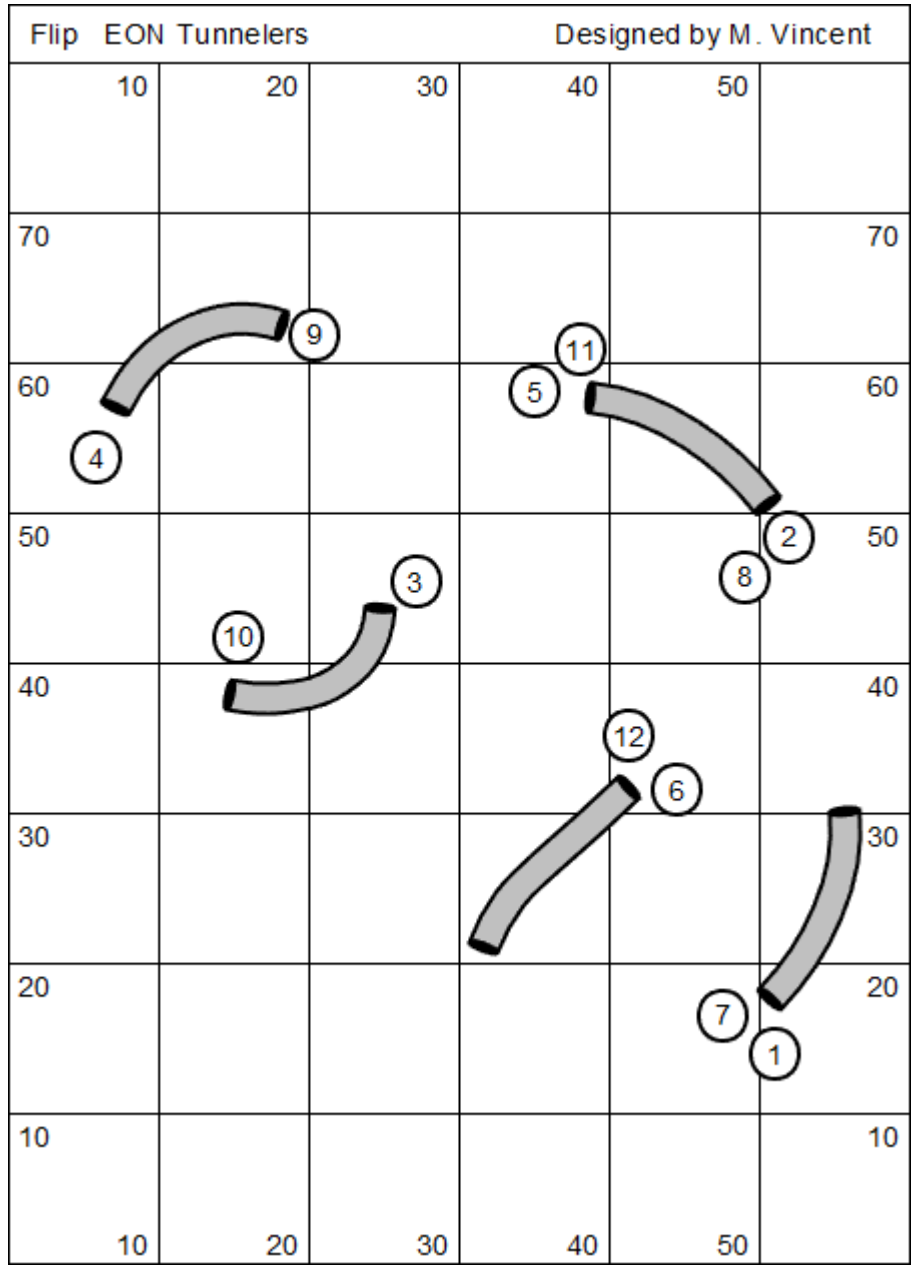

Flip		Open Jumpers		Designed by M. Vincent	
10	20	30	40	50	
70					70
60					60
50					50
40					40
30					30
20					20
10					10
10	20	30	40	50	

5

6

4
13

7
3
12

14

8

9

11
2

15

10

1

Flip Novice Jumpers			Designed by M. Vincent		
10	20	30	40	50	
70					70
60					60
50					50
40					40
30					30
20					20
10					10
10	20	30	40	50	

Flip Intro Jumpers			Designed by M. Vincent		
10	20	30	40	50	
70					70
60					60
50					50
40					40
30					30
20					20
10					10
10	20	30	40	50	

5

6

4

7

3

8

9

2

1

Flip Novice Weavers

Designed by M. Vincent

Flip Open Grounders

Designed by M. Vincent

Flip Intro Grounders

Designed by M. Vincent