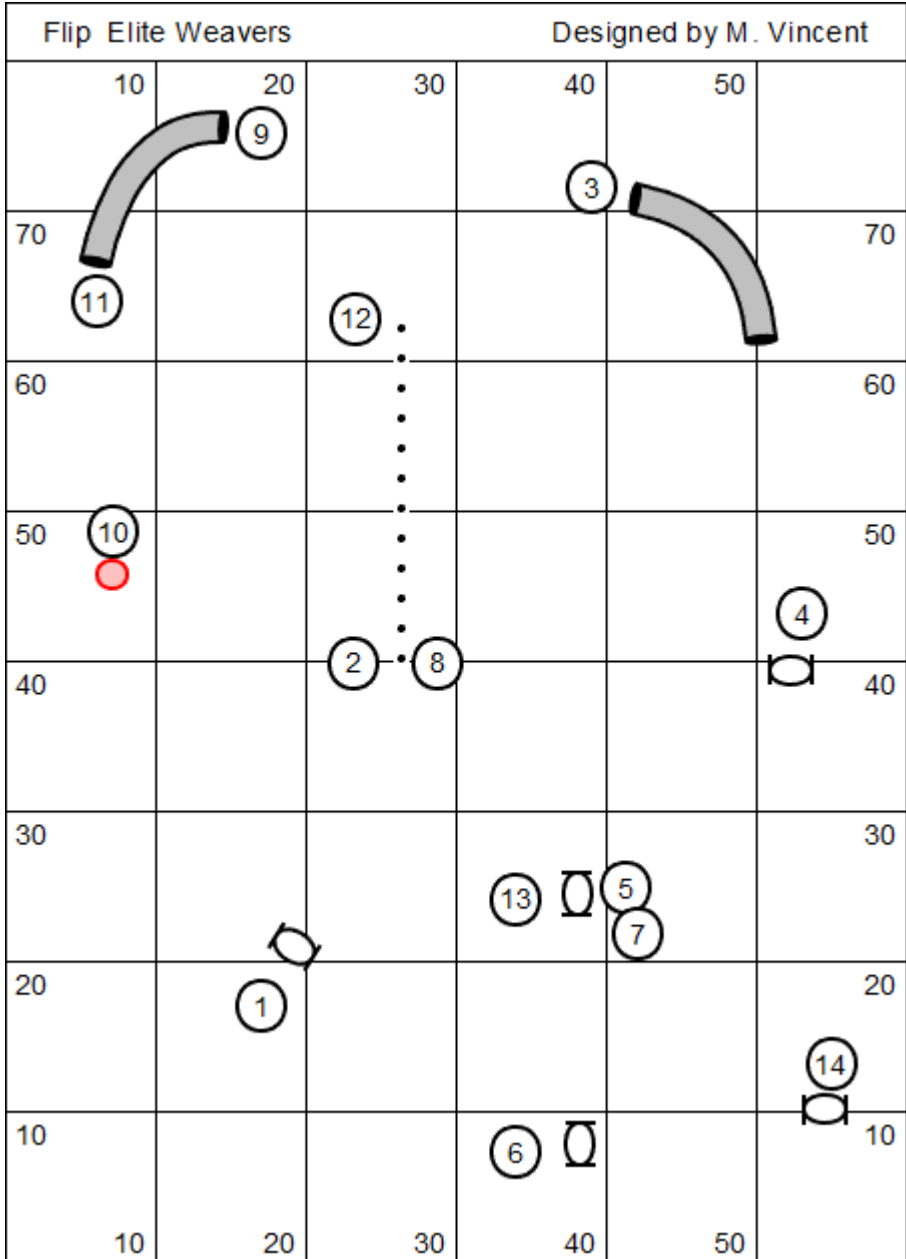

Flip		Open Jumpers		Designed by M. Vincent	
10	20	30	40	50	
70					70
60					60
50					50
40					40
30					30
20					20
10					10
10	20	30	40	50	

5

6

4
13

7
3
12

14

8

9

11
2

15

10

1

Flip Novice Jumpers			Designed by M. Vincent		
10	20	30	40	50	
70					70
60					60
50					50
40					40
30					30
20					20
10					10
10	20	30	40	50	

Flip Intro Jumpers			Designed by M. Vincent		
10	20	30	40	50	
70					70
60					60
50					50
40					40
30					30
20					20
10					10
10	20	30	40	50	

5

6

4

7

3

8

9

2

1

Flip Novice Weavers

Designed by M. Vincent

Flip Open Grounders

Designed by M. Vincent

Flip Intro Grounders

Designed by M. Vincent