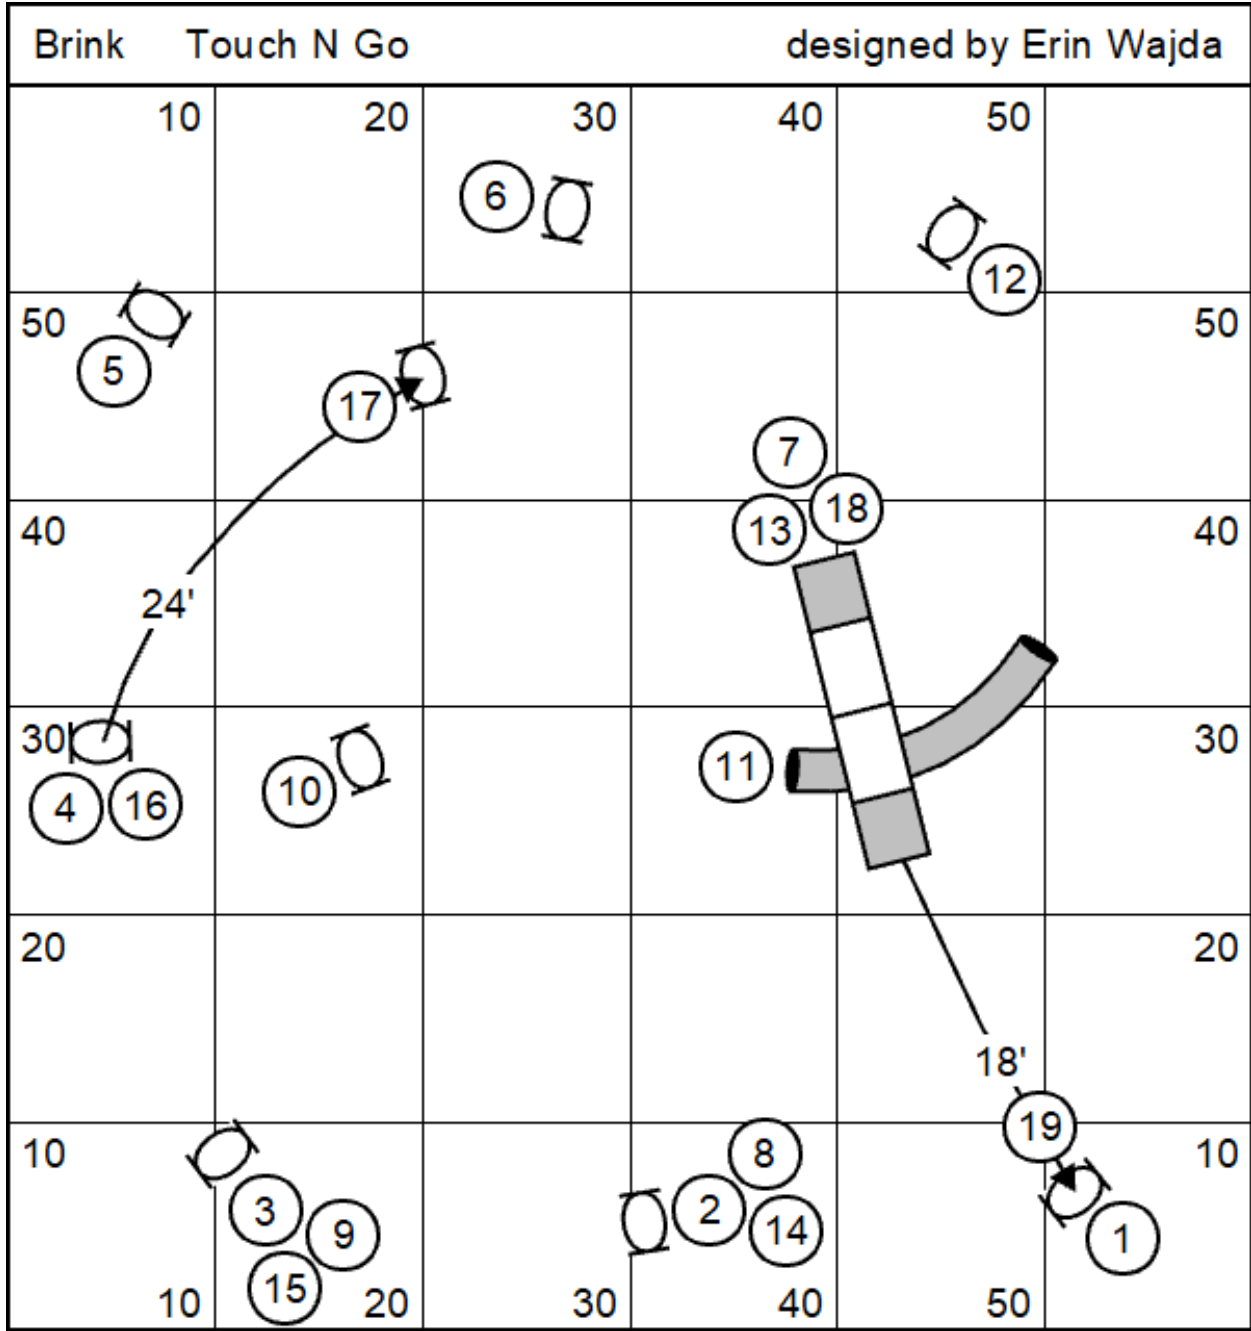

Brink		Intro Jumpers			designed by Erin Wajda	
10	20	30	40	50		
						
50					50	
						
40					40	
30					30	
						
20					20	
10					10	
10	20	30	40	50		

Brink		Intro Touch N Go		designed by Erin Wajda	
10	20	30	40	50	
					
					
					
					
					
10	20	30	40	50	10