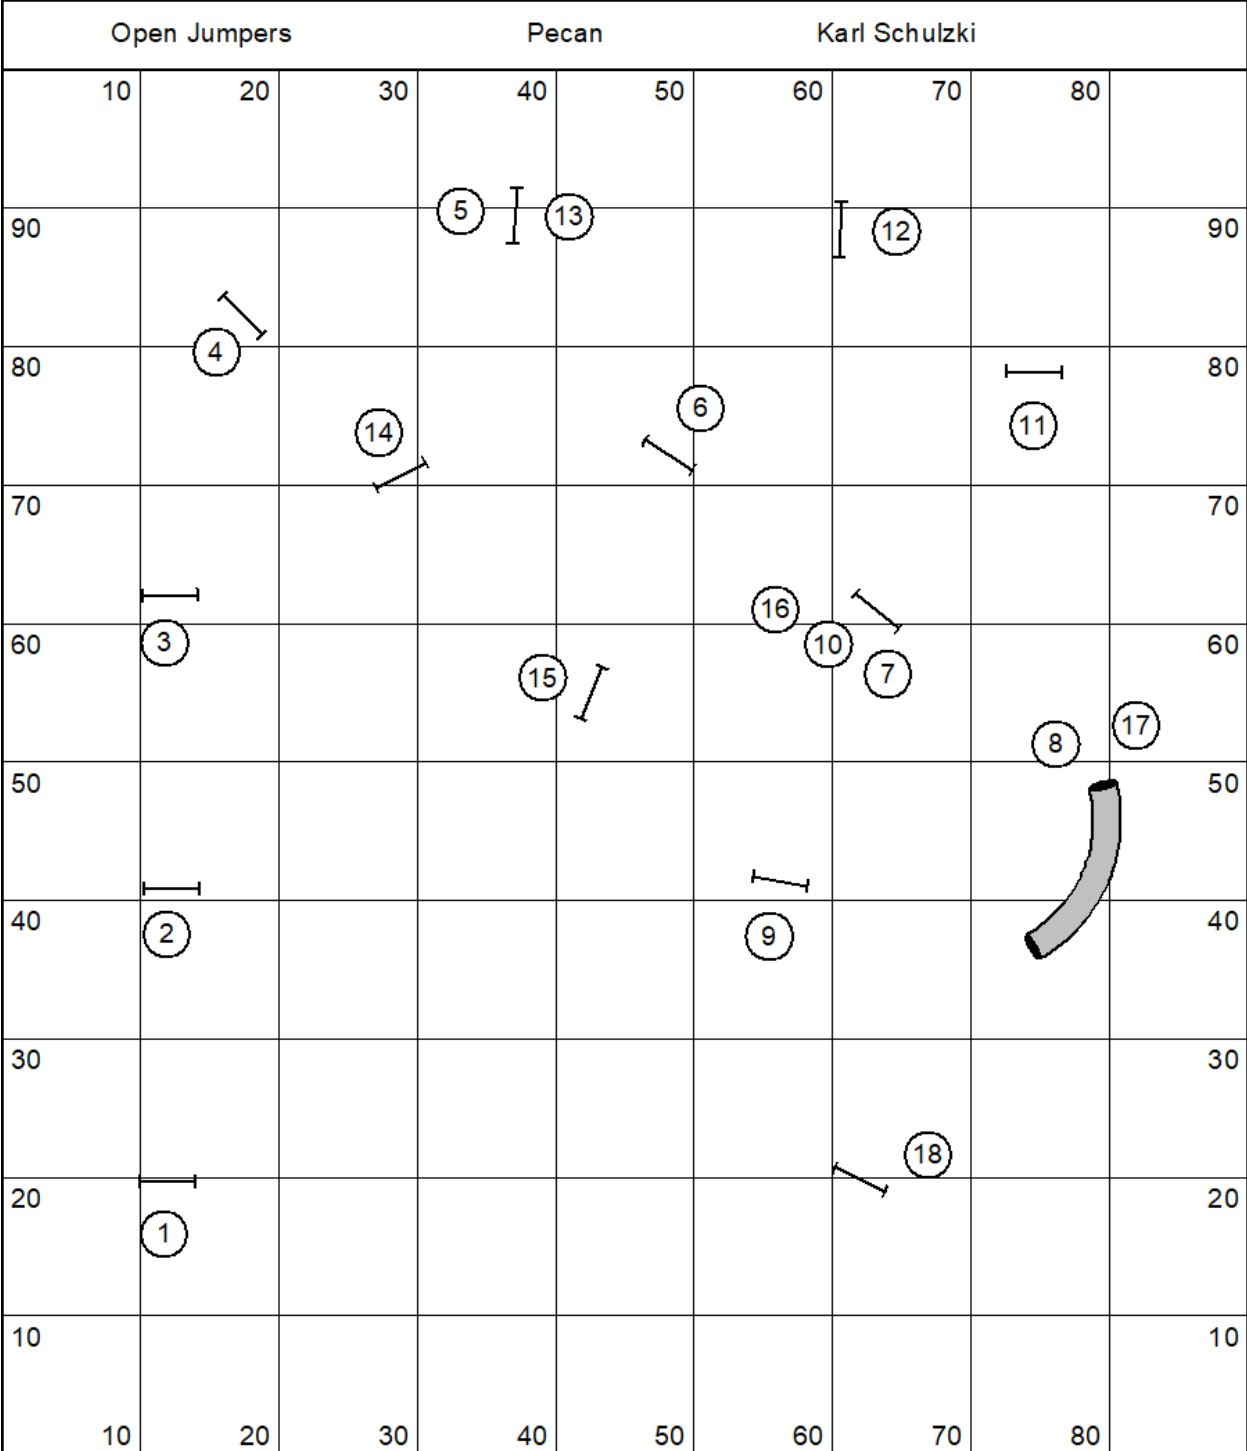

- 1 A-Frame, 9' planks
- 1 Dog Walk, 12' planks
- 3 Hoop
- 5 Jump, wingless
- 3 Open Tunnel, 15' long
- 1 Weave Poles, 12 poles, 24" spacing

- 1 A-Frame, 9' planks
- 1 Dog Walk, 12' planks
- 3 Hoop
- 5 Jump, wingless
- 3 Open Tunnel, 15' long
- 1 Weave Poles, 12 poles, 24" spacing

Blank area for notes or additional information.

- 1 A-Frame, 9' planks
- 1 Dog Walk, 12' planks
- 4 Hoop
- 5 Jump, wingless
- 1 Open Tunnel, 15' long

- 1 A-Frame, 9' planks
- 1 Dog Walk, 12' planks
- 4 Hoop
- 4 Jump, wingless
- 1 Open Tunnel, 15' long

12 Jump, wingless  
 1 Open Tunnel, 15' long

- 1 A-Frame, 9' planks
- 1 Dog Walk, 12' planks
- 7 Hoop
- 2 Open Tunnel, 15' long

Blank area for notes or additional information.

7 Hoop  
 2 Open Tunnel, 15' long  
 2 Weave Poles, 12 poles

Blank area for notes or additional information.