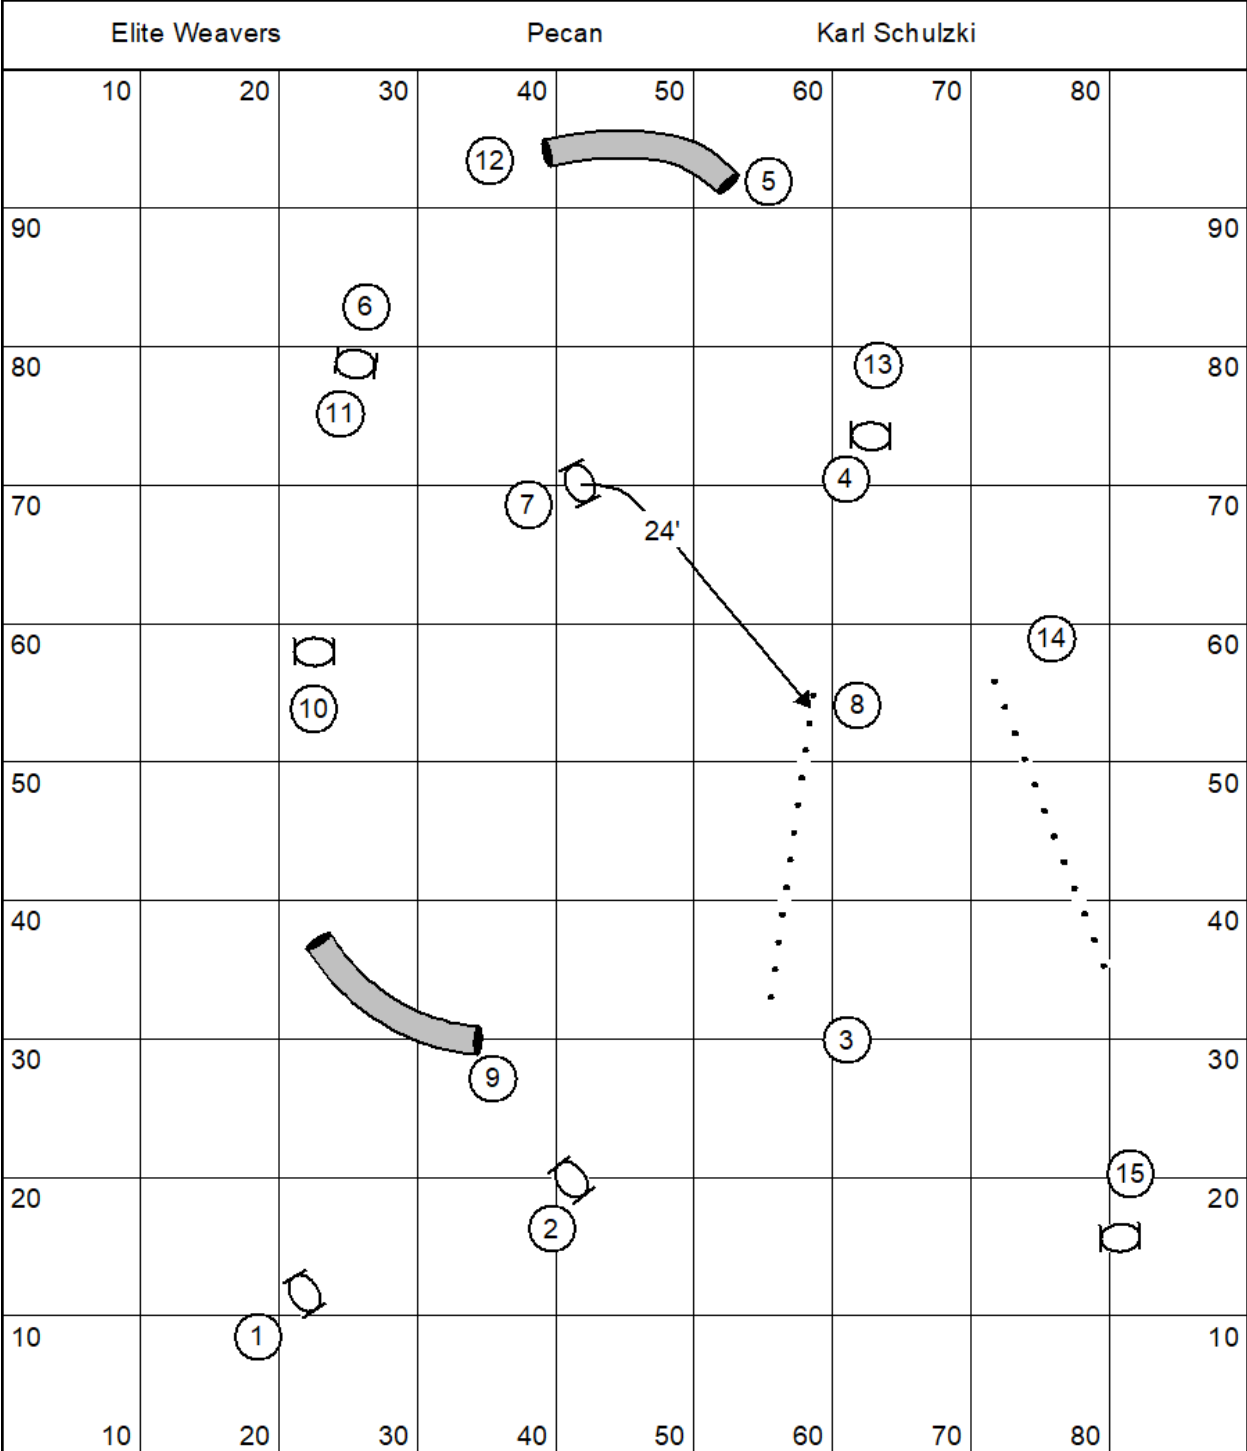

- 1 A-Frame, 9' planks
- 1 Dog Walk, 12' planks
- 3 Hoop
- 5 Jump, wingless
- 3 Open Tunnel, 15' long
- 1 Weave Poles, 12 poles, 24" spacing

- 1 A-Frame, 9' planks
- 1 Dog Walk, 12' planks
- 3 Hoop
- 5 Jump, wingless
- 3 Open Tunnel, 15' long
- 1 Weave Poles, 12 poles, 24" spacing

Blank area for notes or additional information.

- 1 A-Frame, 9' planks
- 1 Dog Walk, 12' planks
- 4 Hoop
- 5 Jump, wingless
- 1 Open Tunnel, 15' long

- 1 A-Frame, 9' planks
- 1 Dog Walk, 12' planks
- 4 Hoop
- 4 Jump, wingless
- 1 Open Tunnel, 15' long

12 Jump, wingless  
 1 Open Tunnel, 15' long

- 1 A-Frame, 9' planks
- 1 Dog Walk, 12' planks
- 7 Hoop
- 2 Open Tunnel, 15' long

Blank area for notes or additional information.

7 Hoop  
 2 Open Tunnel, 15' long  
 2 Weave Poles, 12 poles

Blank area for notes or additional information.