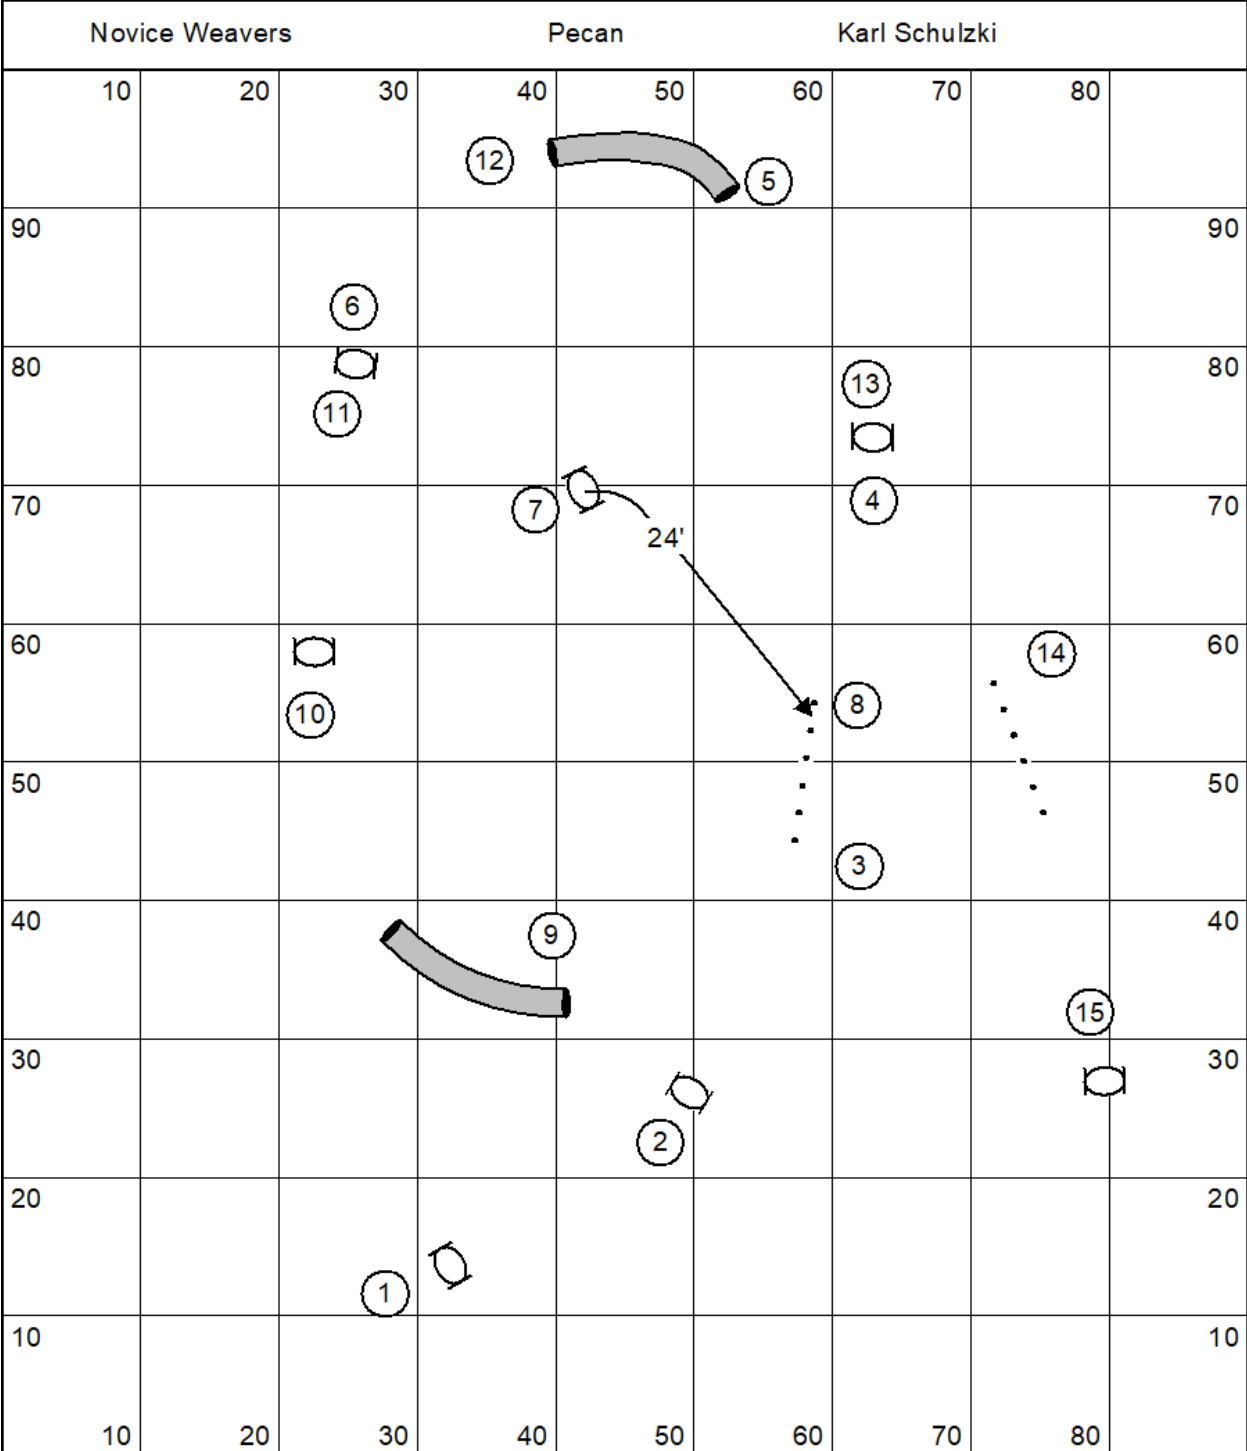

- 1 A-Frame, 9' planks
- 1 Dog Walk, 12' planks
- 3 Hoop
- 5 Jump, wingless
- 3 Open Tunnel, 15' long
- 1 Weave Poles, 12 poles, 24" spacing

- 1 A-Frame, 9' planks
- 1 Dog Walk, 12' planks
- 3 Hoop
- 5 Jump, wingless
- 3 Open Tunnel, 15' long
- 1 Weave Poles, 12 poles, 24" spacing

Blank area for notes or additional information.

- 1 A-Frame, 9' planks
- 1 Dog Walk, 12' planks
- 4 Hoop
- 5 Jump, wingless
- 1 Open Tunnel, 15' long

- 1 A-Frame, 9' planks
- 1 Dog Walk, 12' planks
- 4 Hoop
- 4 Jump, wingless
- 1 Open Tunnel, 15' long

12 Jump, wingless  
 1 Open Tunnel, 15' long

- 1 A-Frame, 9' planks
- 1 Dog Walk, 12' planks
- 7 Hoop
- 2 Open Tunnel, 15' long

Blank area for notes or additional information.

7 Hoop  
 2 Open Tunnel, 15' long  
 2 Weave Poles, 12 poles

Blank area for notes or additional information.