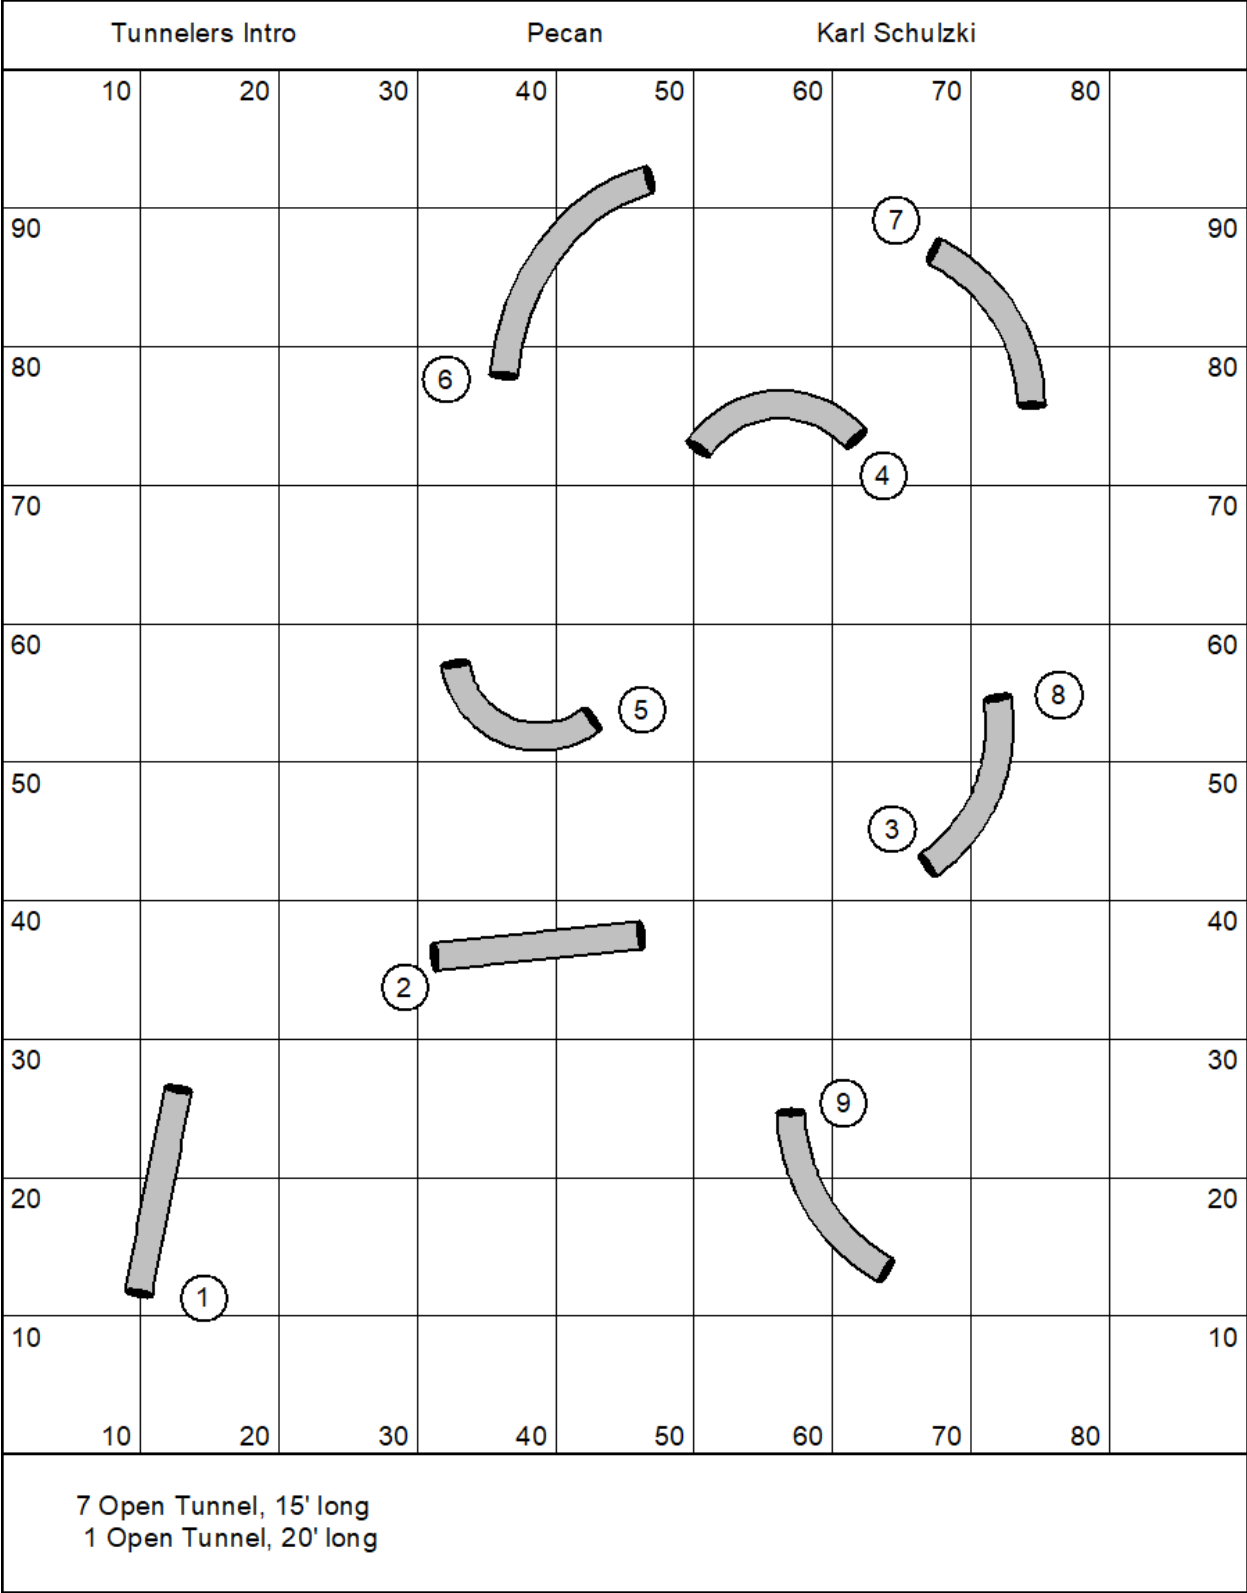

- 1 A-Frame, 9' planks
- 1 Dog Walk, 12' planks
- 3 Hoop
- 5 Jump, wingless
- 3 Open Tunnel, 15' long
- 1 Weave Poles, 12 poles, 24" spacing

- 1 A-Frame, 9' planks
- 1 Dog Walk, 12' planks
- 3 Hoop
- 5 Jump, wingless
- 3 Open Tunnel, 15' long
- 1 Weave Poles, 12 poles, 24" spacing

Blank area for notes or additional information.

- 1 A-Frame, 9' planks
- 1 Dog Walk, 12' planks
- 4 Hoop
- 5 Jump, wingless
- 1 Open Tunnel, 15' long

- 1 A-Frame, 9' planks
- 1 Dog Walk, 12' planks
- 4 Hoop
- 4 Jump, wingless
- 1 Open Tunnel, 15' long

12 Jump, wingless  
 1 Open Tunnel, 15' long

- 1 A-Frame, 9' planks
- 1 Dog Walk, 12' planks
- 7 Hoop
- 2 Open Tunnel, 15' long

Blank area for notes or additional information.

7 Hoop  
 2 Open Tunnel, 15' long  
 2 Weave Poles, 12 poles

Blank area for notes or additional information.