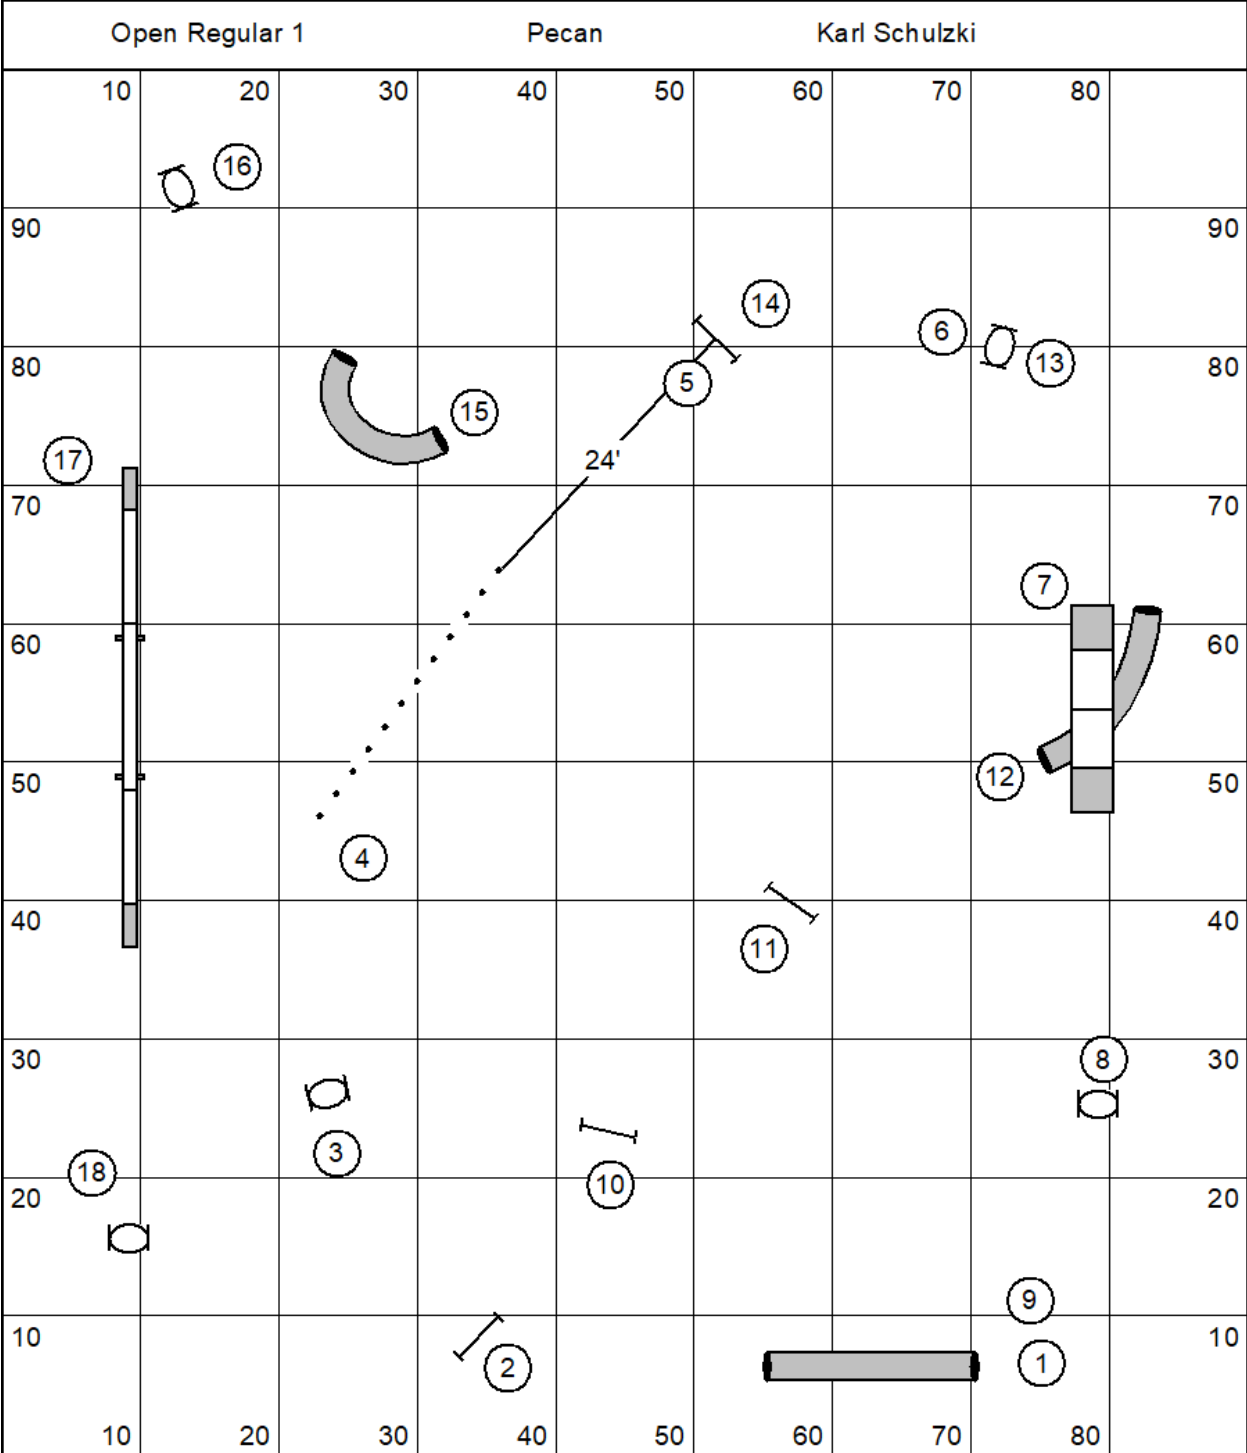

- 1 A-Frame, 9' planks
- 1 Dog Walk, 12' planks
- 3 Hoop
- 5 Jump, wingless
- 3 Open Tunnel, 15' long
- 1 Weave Poles, 12 poles, 24" spacing

- 1 A-Frame, 9' planks
- 1 Dog Walk, 12' planks
- 3 Hoop
- 5 Jump, wingless
- 3 Open Tunnel, 15' long
- 1 Weave Poles, 12 poles, 24" spacing

Blank area for notes or additional information.

- 1 A-Frame, 9' planks
- 1 Dog Walk, 12' planks
- 4 Hoop
- 5 Jump, wingless
- 1 Open Tunnel, 15' long

- 1 A-Frame, 9' planks
- 1 Dog Walk, 12' planks
- 4 Hoop
- 4 Jump, wingless
- 1 Open Tunnel, 15' long

12 Jump, wingless  
 1 Open Tunnel, 15' long

- 1 A-Frame, 9' planks
- 1 Dog Walk, 12' planks
- 7 Hoop
- 2 Open Tunnel, 15' long

Blank area for notes or additional information.

7 Hoop  
 2 Open Tunnel, 15' long  
 2 Weave Poles, 12 poles

Blank area for notes or additional information.