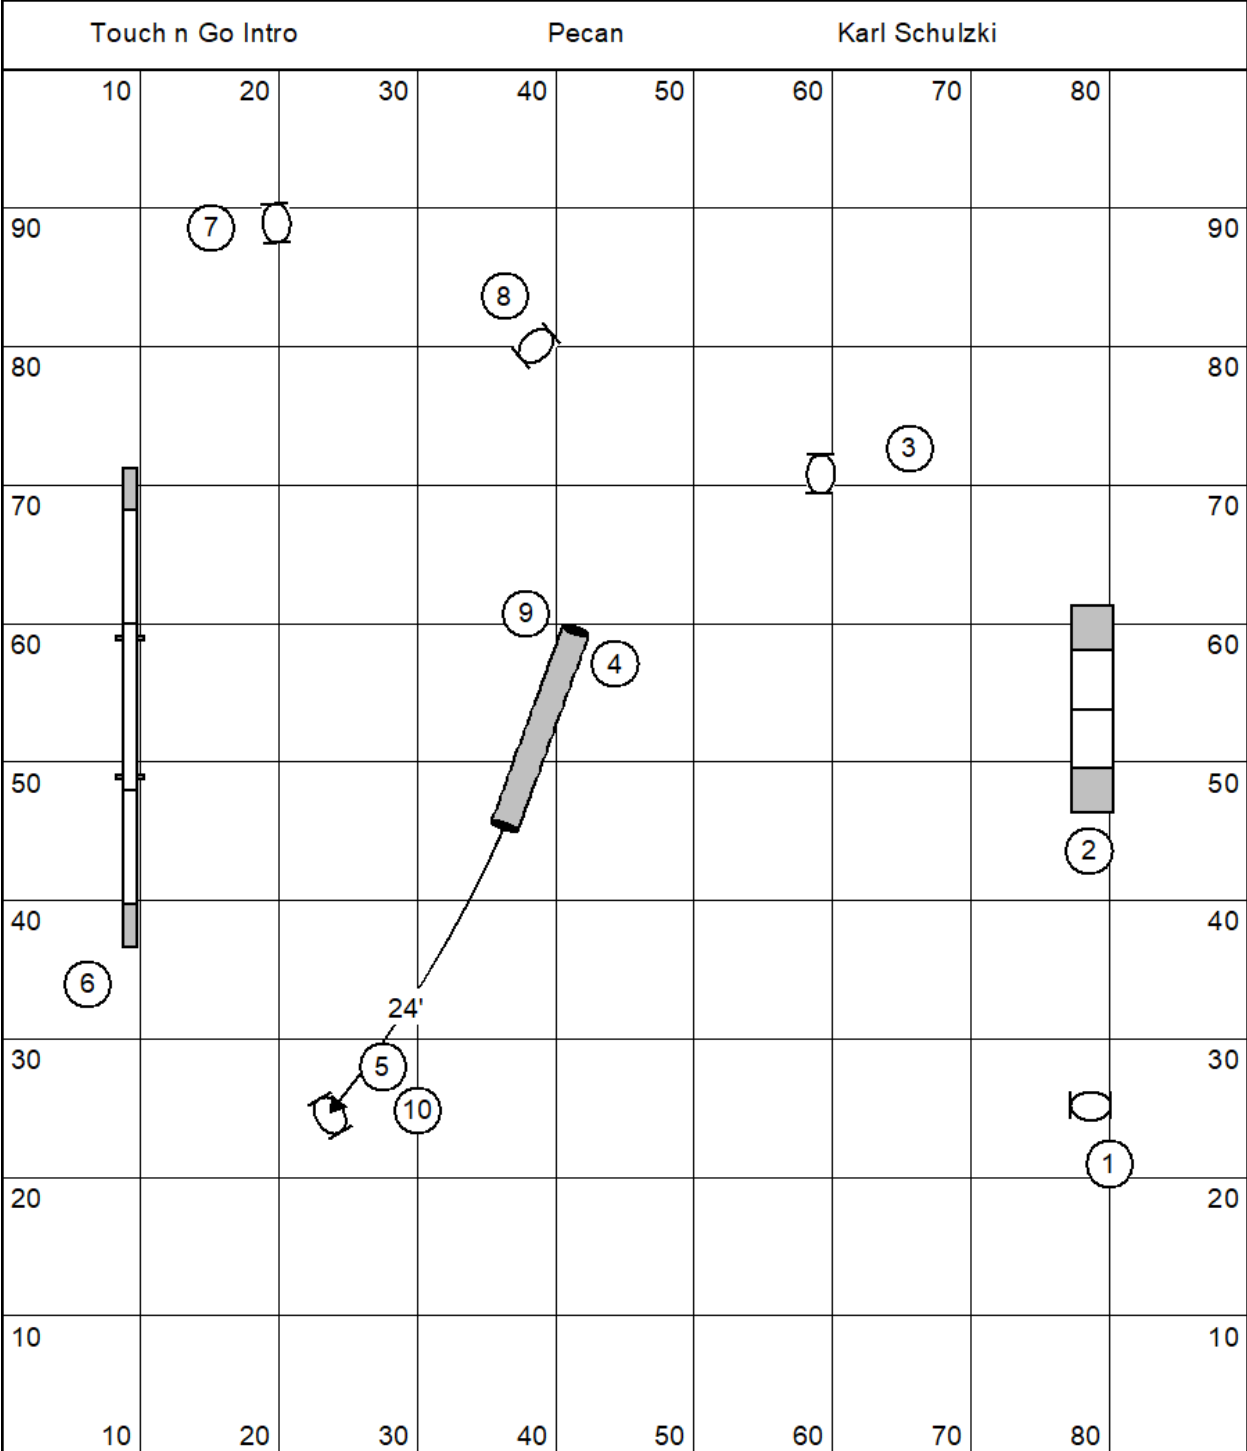

- 1 A-Frame, 9' planks
- 1 Dog Walk, 12' planks
- 3 Hoop
- 5 Jump, wingless
- 3 Open Tunnel, 15' long
- 1 Weave Poles, 12 poles, 24" spacing

- 1 A-Frame, 9' planks
- 1 Dog Walk, 12' planks
- 3 Hoop
- 5 Jump, wingless
- 3 Open Tunnel, 15' long
- 1 Weave Poles, 12 poles, 24" spacing

Blank area for notes or additional information.

- 1 A-Frame, 9' planks
- 1 Dog Walk, 12' planks
- 4 Hoop
- 5 Jump, wingless
- 1 Open Tunnel, 15' long

- 1 A-Frame, 9' planks
- 1 Dog Walk, 12' planks
- 4 Hoop
- 4 Jump, wingless
- 1 Open Tunnel, 15' long

12 Jump, wingless  
 1 Open Tunnel, 15' long

- 1 A-Frame, 9' planks
- 1 Dog Walk, 12' planks
- 7 Hoop
- 2 Open Tunnel, 15' long

Blank area for notes or additional information.

7 Hoop  
 2 Open Tunnel, 15' long  
 2 Weave Poles, 12 poles

Blank area for notes or additional information.