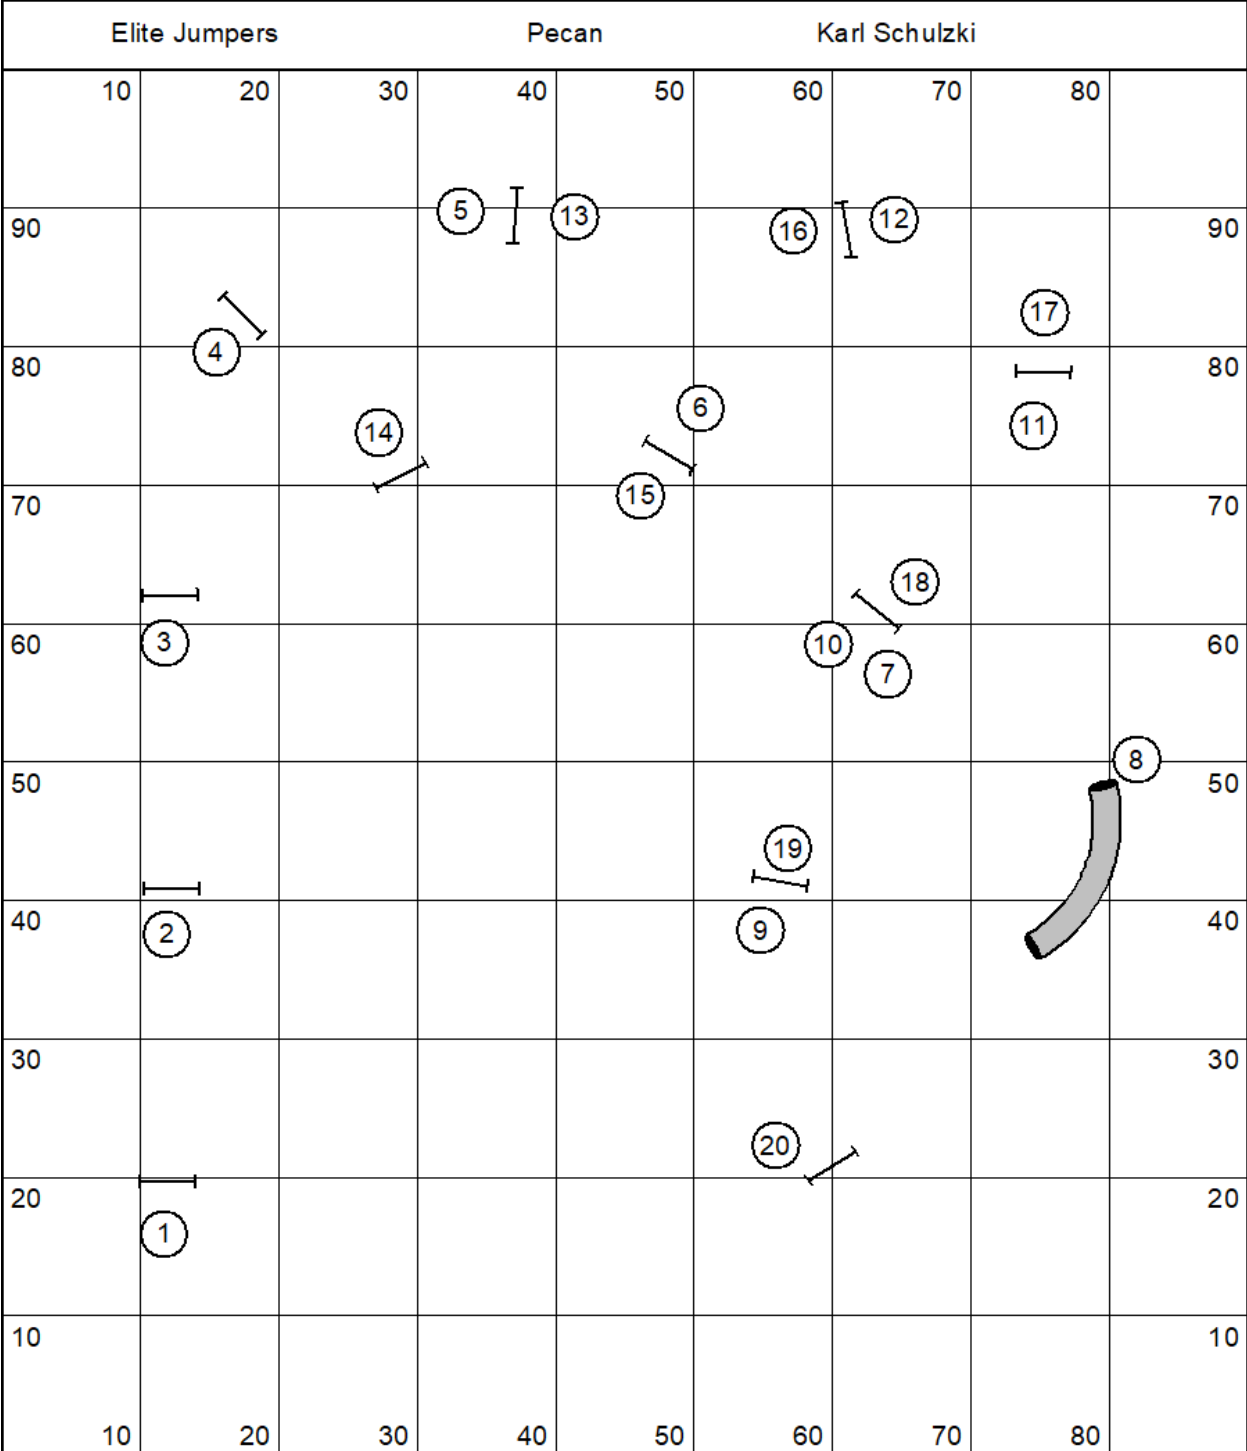

- 1 A-Frame, 9' planks
- 1 Dog Walk, 12' planks
- 3 Hoop
- 5 Jump, wingless
- 3 Open Tunnel, 15' long
- 1 Weave Poles, 12 poles, 24" spacing

- 1 A-Frame, 9' planks
- 1 Dog Walk, 12' planks
- 3 Hoop
- 5 Jump, wingless
- 3 Open Tunnel, 15' long
- 1 Weave Poles, 12 poles, 24" spacing

Blank area for notes or additional information.

- 1 A-Frame, 9' planks
- 1 Dog Walk, 12' planks
- 4 Hoop
- 5 Jump, wingless
- 1 Open Tunnel, 15' long

- 1 A-Frame, 9' planks
- 1 Dog Walk, 12' planks
- 4 Hoop
- 4 Jump, wingless
- 1 Open Tunnel, 15' long

12 Jump, wingless  
 1 Open Tunnel, 15' long

- 1 A-Frame, 9' planks
- 1 Dog Walk, 12' planks
- 7 Hoop
- 2 Open Tunnel, 15' long

Blank area for notes or additional information.

7 Hoop  
 2 Open Tunnel, 15' long  
 2 Weave Poles, 12 poles

Blank area for notes or additional information.