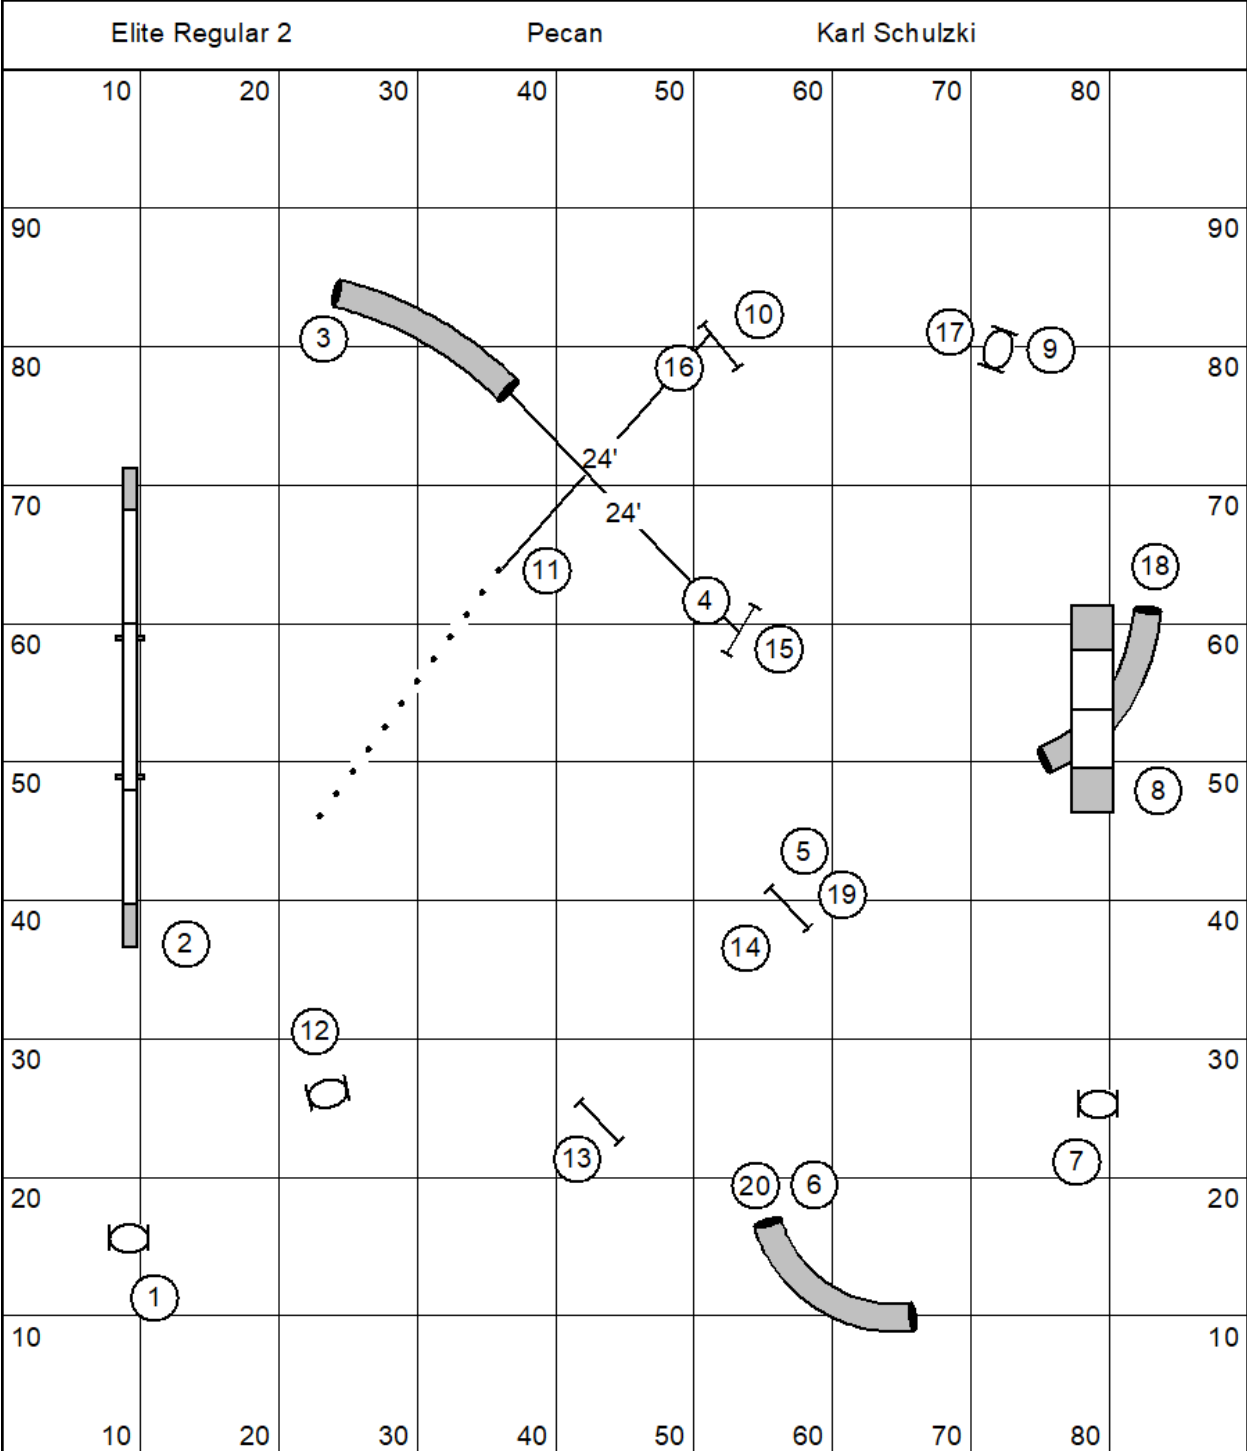

- 1 A-Frame, 9' planks
- 1 Dog Walk, 12' planks
- 3 Hoop
- 5 Jump, wingless
- 3 Open Tunnel, 15' long
- 1 Weave Poles, 12 poles, 24" spacing

- 1 A-Frame, 9' planks
- 1 Dog Walk, 12' planks
- 3 Hoop
- 5 Jump, wingless
- 3 Open Tunnel, 15' long
- 1 Weave Poles, 12 poles, 24" spacing

Blank area for notes or additional information.

- 1 A-Frame, 9' planks
- 1 Dog Walk, 12' planks
- 4 Hoop
- 5 Jump, wingless
- 1 Open Tunnel, 15' long

- 1 A-Frame, 9' planks
- 1 Dog Walk, 12' planks
- 4 Hoop
- 4 Jump, wingless
- 1 Open Tunnel, 15' long

12 Jump, wingless  
 1 Open Tunnel, 15' long

- 1 A-Frame, 9' planks
- 1 Dog Walk, 12' planks
- 7 Hoop
- 2 Open Tunnel, 15' long

Blank area for notes or additional information.

7 Hoop  
 2 Open Tunnel, 15' long  
 2 Weave Poles, 12 poles

Blank area for notes or additional information.