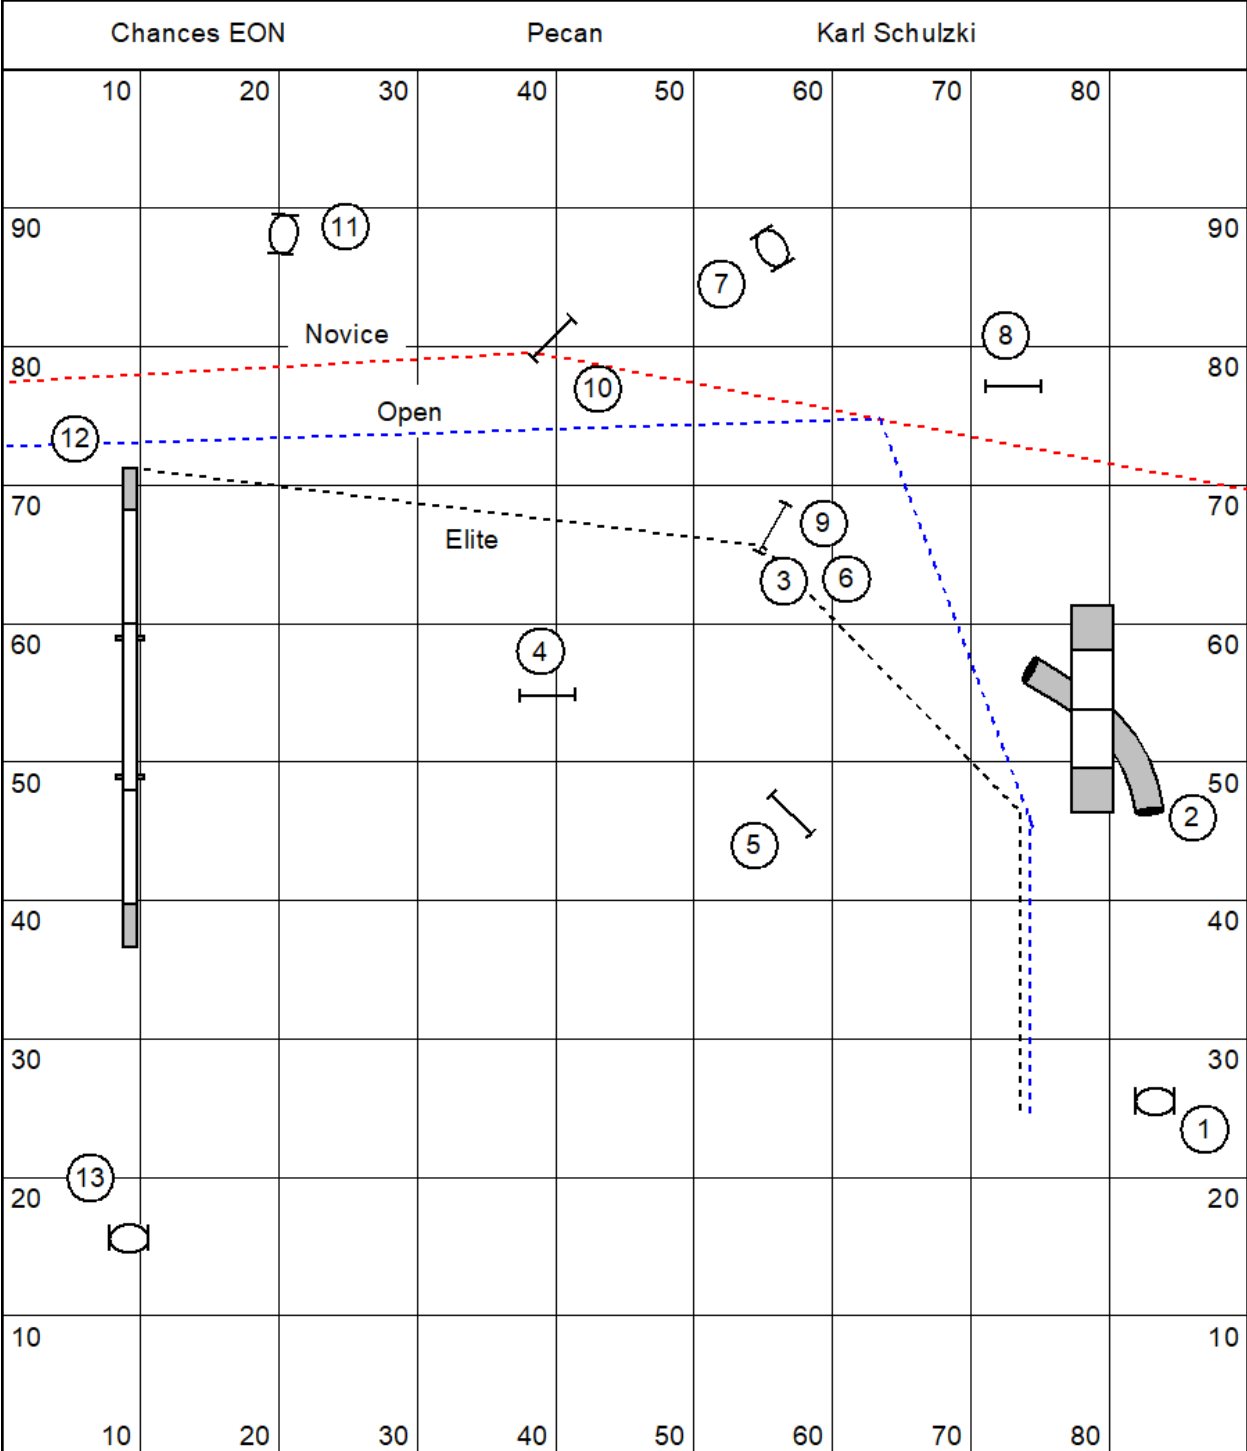

- 1 A-Frame, 9' planks
- 1 Dog Walk, 12' planks
- 3 Hoop
- 5 Jump, wingless
- 3 Open Tunnel, 15' long
- 1 Weave Poles, 12 poles, 24" spacing

- 1 A-Frame, 9' planks
- 1 Dog Walk, 12' planks
- 3 Hoop
- 5 Jump, wingless
- 3 Open Tunnel, 15' long
- 1 Weave Poles, 12 poles, 24" spacing

Blank area for notes or additional information.

- 1 A-Frame, 9' planks
- 1 Dog Walk, 12' planks
- 4 Hoop
- 5 Jump, wingless
- 1 Open Tunnel, 15' long

- 1 A-Frame, 9' planks
- 1 Dog Walk, 12' planks
- 4 Hoop
- 4 Jump, wingless
- 1 Open Tunnel, 15' long

12 Jump, wingless  
 1 Open Tunnel, 15' long

- 1 A-Frame, 9' planks
- 1 Dog Walk, 12' planks
- 7 Hoop
- 2 Open Tunnel, 15' long

Blank area for notes or additional information.

7 Hoop  
 2 Open Tunnel, 15' long  
 2 Weave Poles, 12 poles

Blank area for notes or additional information.