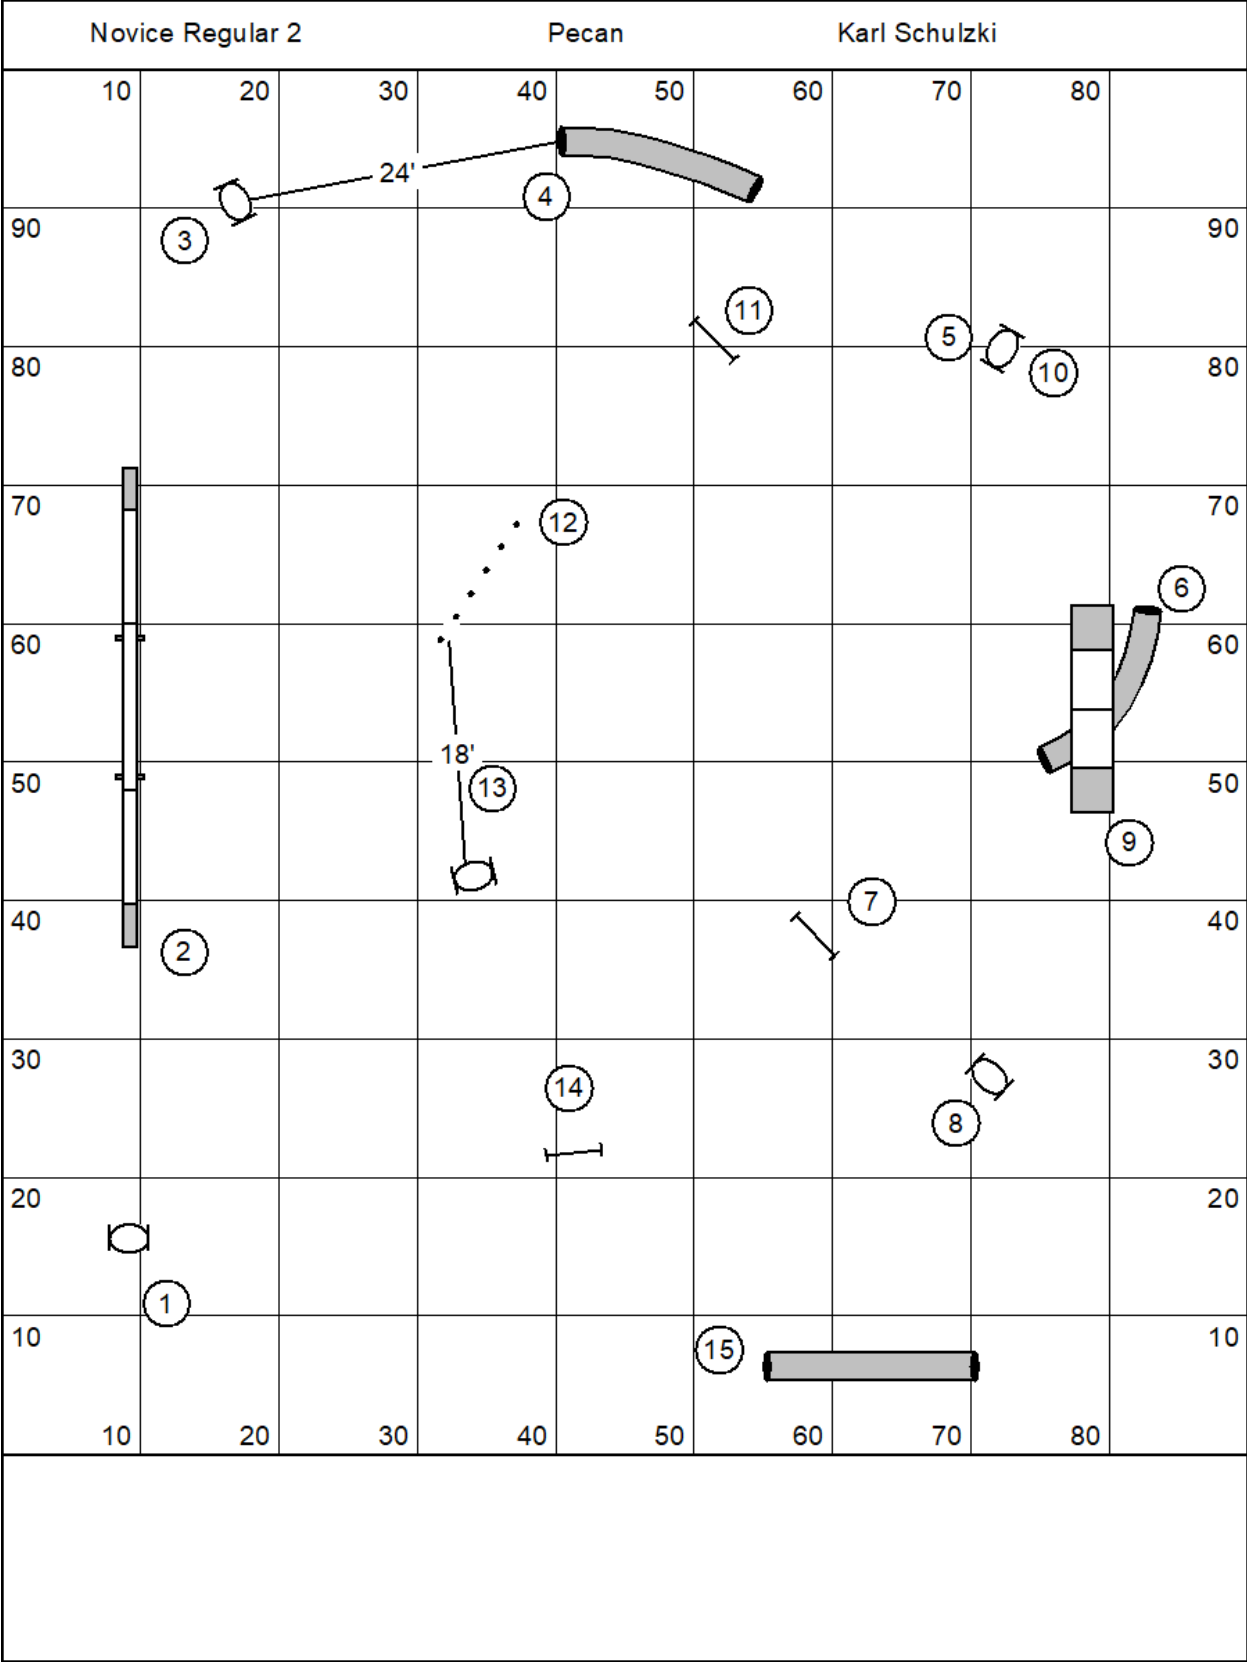

- 1 A-Frame, 9' planks
- 1 Dog Walk, 12' planks
- 3 Hoop
- 5 Jump, wingless
- 3 Open Tunnel, 15' long
- 1 Weave Poles, 12 poles, 24" spacing

- 1 A-Frame, 9' planks
- 1 Dog Walk, 12' planks
- 3 Hoop
- 5 Jump, wingless
- 3 Open Tunnel, 15' long
- 1 Weave Poles, 12 poles, 24" spacing

Blank area for notes or additional information.

- 1 A-Frame, 9' planks
- 1 Dog Walk, 12' planks
- 4 Hoop
- 5 Jump, wingless
- 1 Open Tunnel, 15' long

- 1 A-Frame, 9' planks
- 1 Dog Walk, 12' planks
- 4 Hoop
- 4 Jump, wingless
- 1 Open Tunnel, 15' long

12 Jump, wingless  
 1 Open Tunnel, 15' long

- 1 A-Frame, 9' planks
- 1 Dog Walk, 12' planks
- 7 Hoop
- 2 Open Tunnel, 15' long

Blank area for notes or additional information.

7 Hoop  
 2 Open Tunnel, 15' long  
 2 Weave Poles, 12 poles

Blank area for notes or additional information.