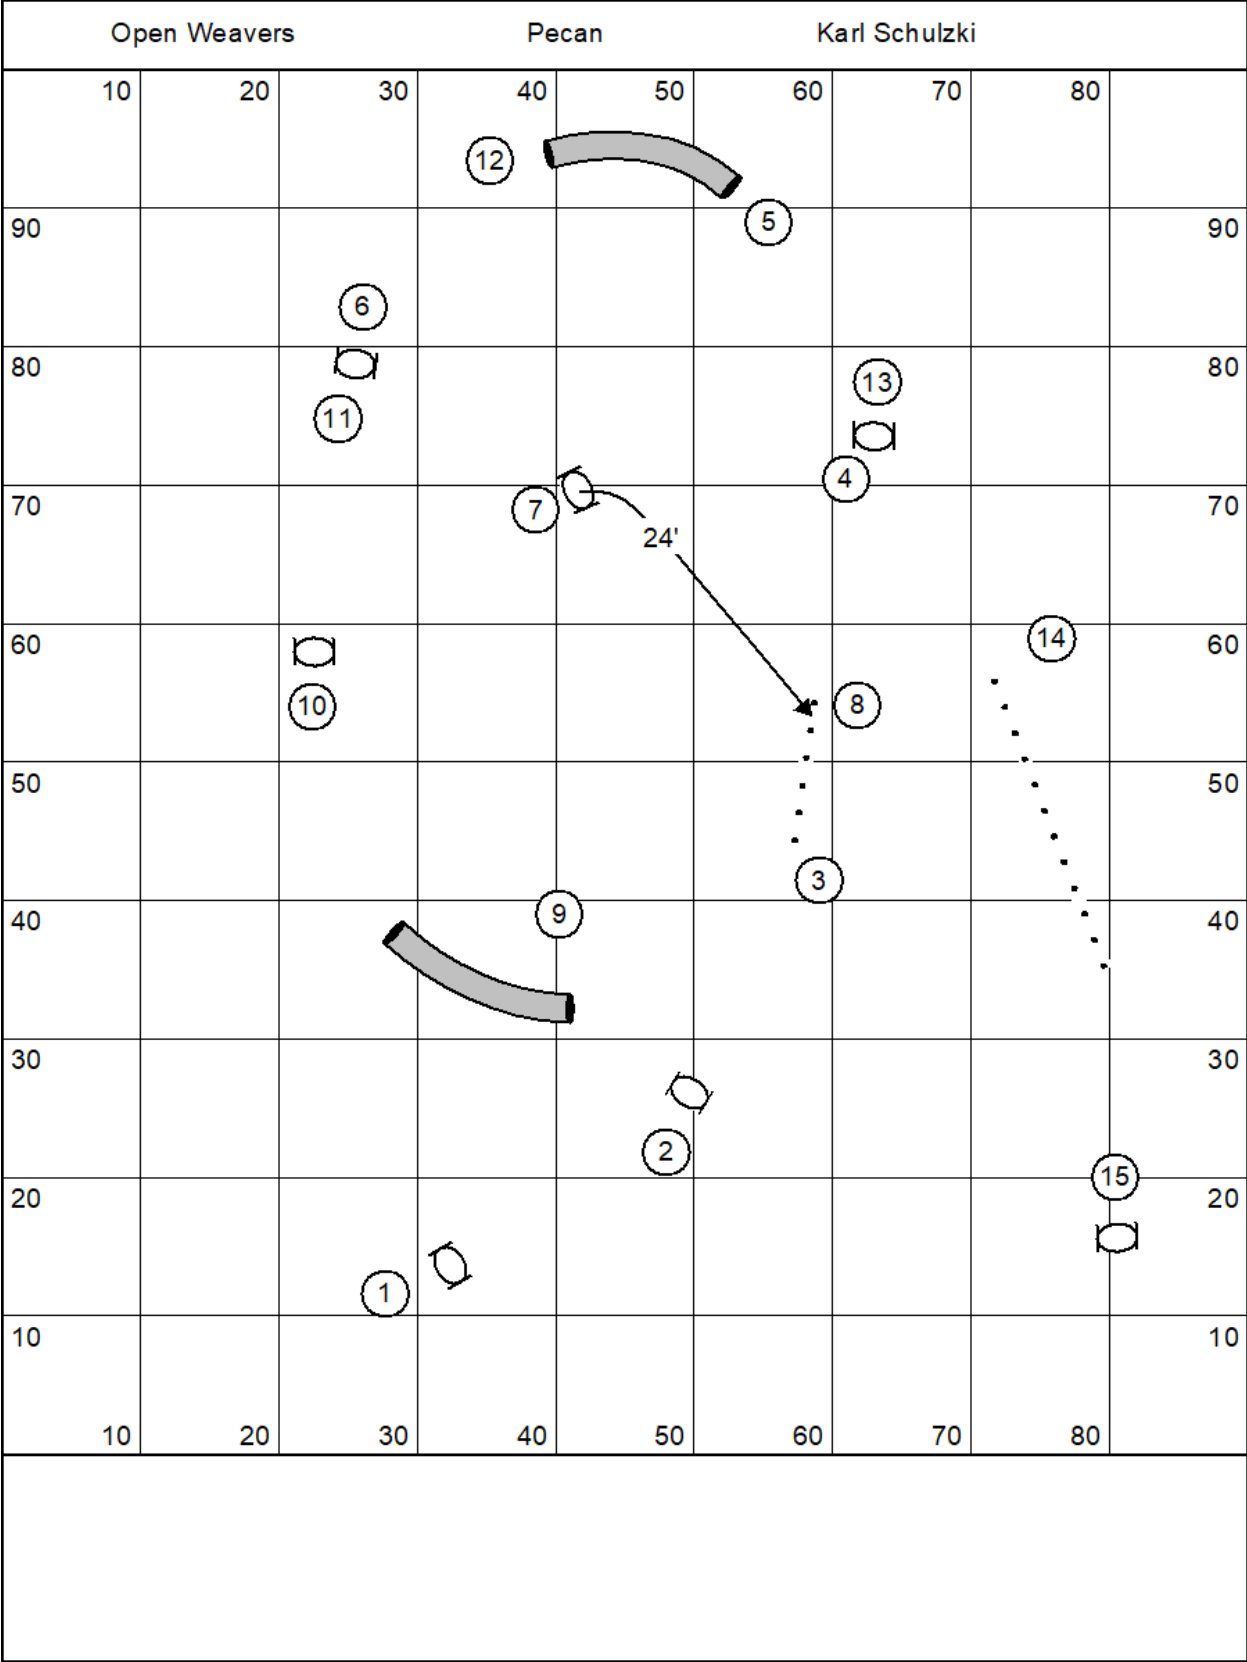

- 1 A-Frame, 9' planks
- 1 Dog Walk, 12' planks
- 3 Hoop
- 5 Jump, wingless
- 3 Open Tunnel, 15' long
- 1 Weave Poles, 12 poles, 24" spacing

- 1 A-Frame, 9' planks
- 1 Dog Walk, 12' planks
- 3 Hoop
- 5 Jump, wingless
- 3 Open Tunnel, 15' long
- 1 Weave Poles, 12 poles, 24" spacing

Blank area for notes or additional information.

- 1 A-Frame, 9' planks
- 1 Dog Walk, 12' planks
- 4 Hoop
- 5 Jump, wingless
- 1 Open Tunnel, 15' long

- 1 A-Frame, 9' planks
- 1 Dog Walk, 12' planks
- 4 Hoop
- 4 Jump, wingless
- 1 Open Tunnel, 15' long

12 Jump, wingless  
 1 Open Tunnel, 15' long

- 1 A-Frame, 9' planks
- 1 Dog Walk, 12' planks
- 7 Hoop
- 2 Open Tunnel, 15' long

Blank area for notes or additional information.

7 Hoop  
 2 Open Tunnel, 15' long  
 2 Weave Poles, 12 poles

Blank area for notes or additional information.