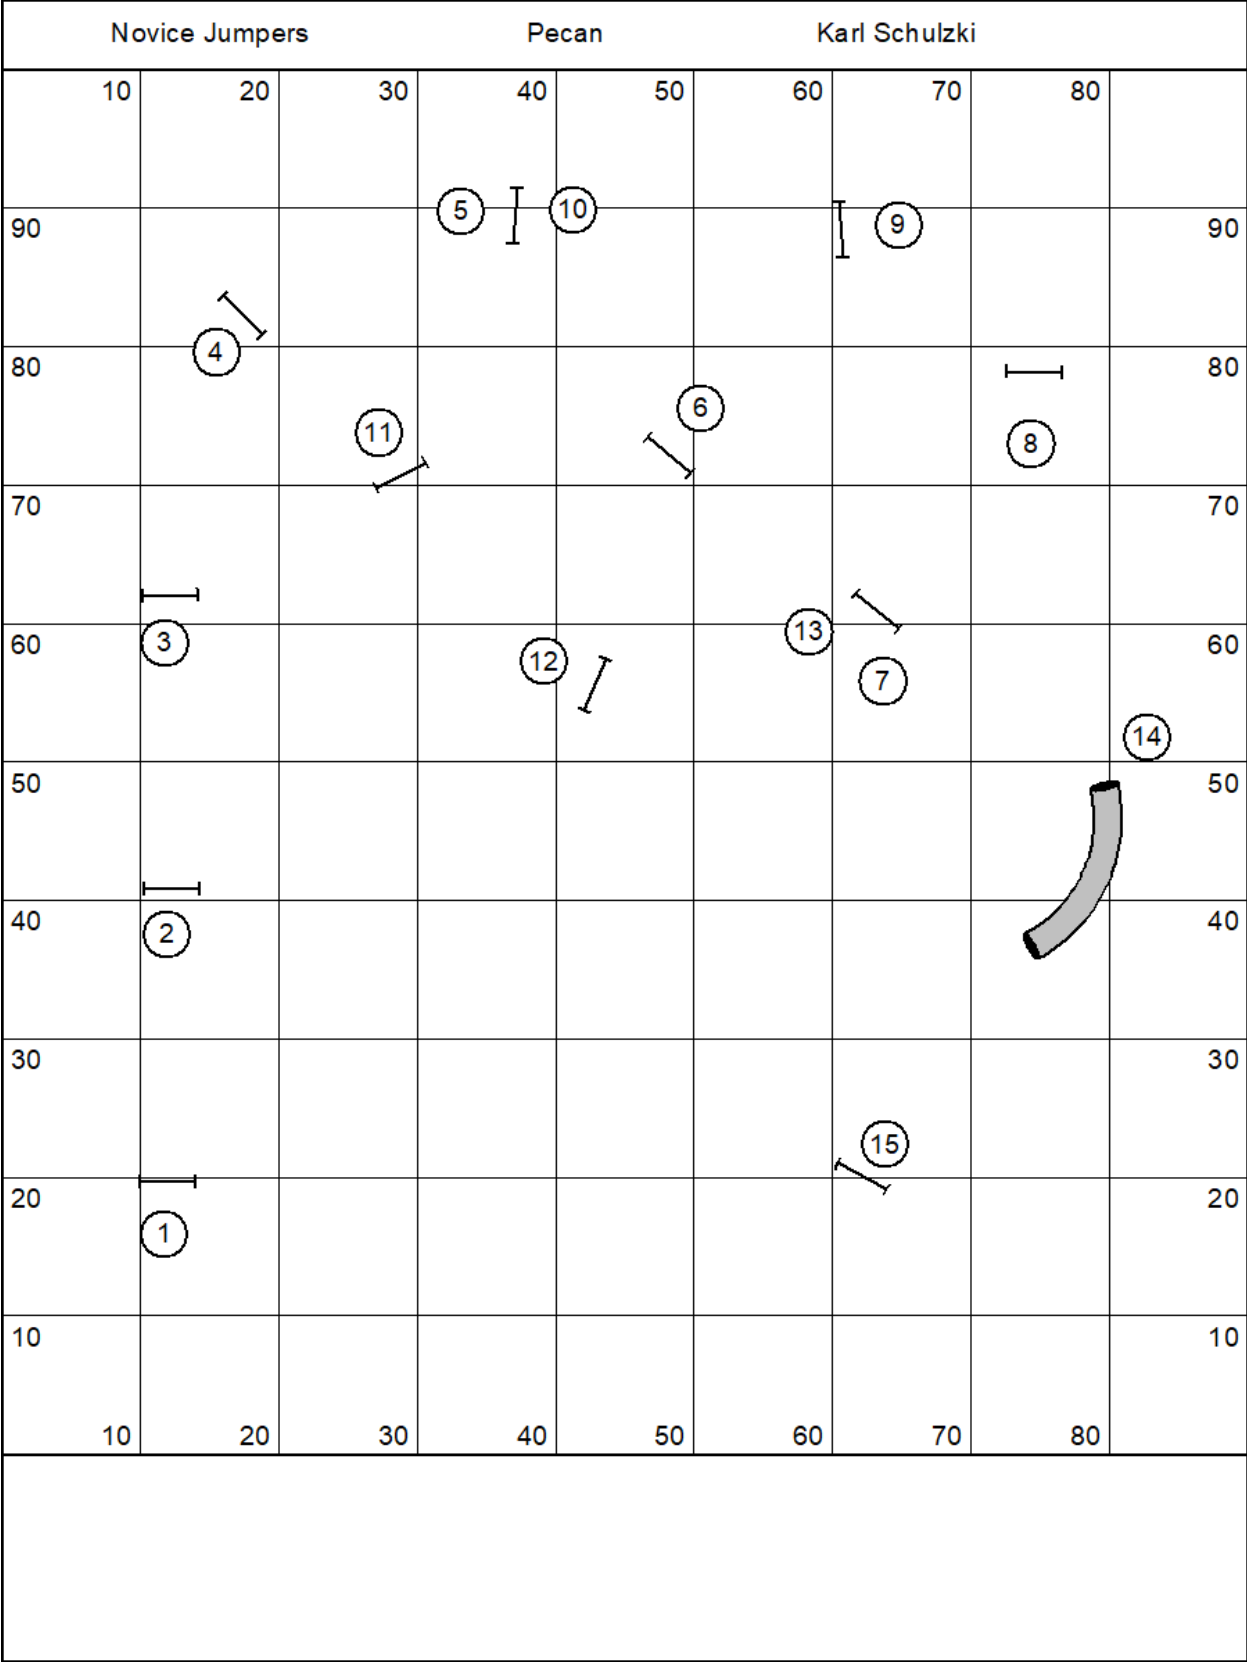

- 1 A-Frame, 9' planks
- 1 Dog Walk, 12' planks
- 3 Hoop
- 5 Jump, wingless
- 3 Open Tunnel, 15' long
- 1 Weave Poles, 12 poles, 24" spacing

- 1 A-Frame, 9' planks
- 1 Dog Walk, 12' planks
- 3 Hoop
- 5 Jump, wingless
- 3 Open Tunnel, 15' long
- 1 Weave Poles, 12 poles, 24" spacing

Blank area for notes or additional information.

- 1 A-Frame, 9' planks
- 1 Dog Walk, 12' planks
- 4 Hoop
- 5 Jump, wingless
- 1 Open Tunnel, 15' long

- 1 A-Frame, 9' planks
- 1 Dog Walk, 12' planks
- 4 Hoop
- 4 Jump, wingless
- 1 Open Tunnel, 15' long

12 Jump, wingless  
 1 Open Tunnel, 15' long

- 1 A-Frame, 9' planks
- 1 Dog Walk, 12' planks
- 7 Hoop
- 2 Open Tunnel, 15' long

Blank area for notes or additional information.

7 Hoop  
 2 Open Tunnel, 15' long  
 2 Weave Poles, 12 poles

Blank area for notes or additional information.