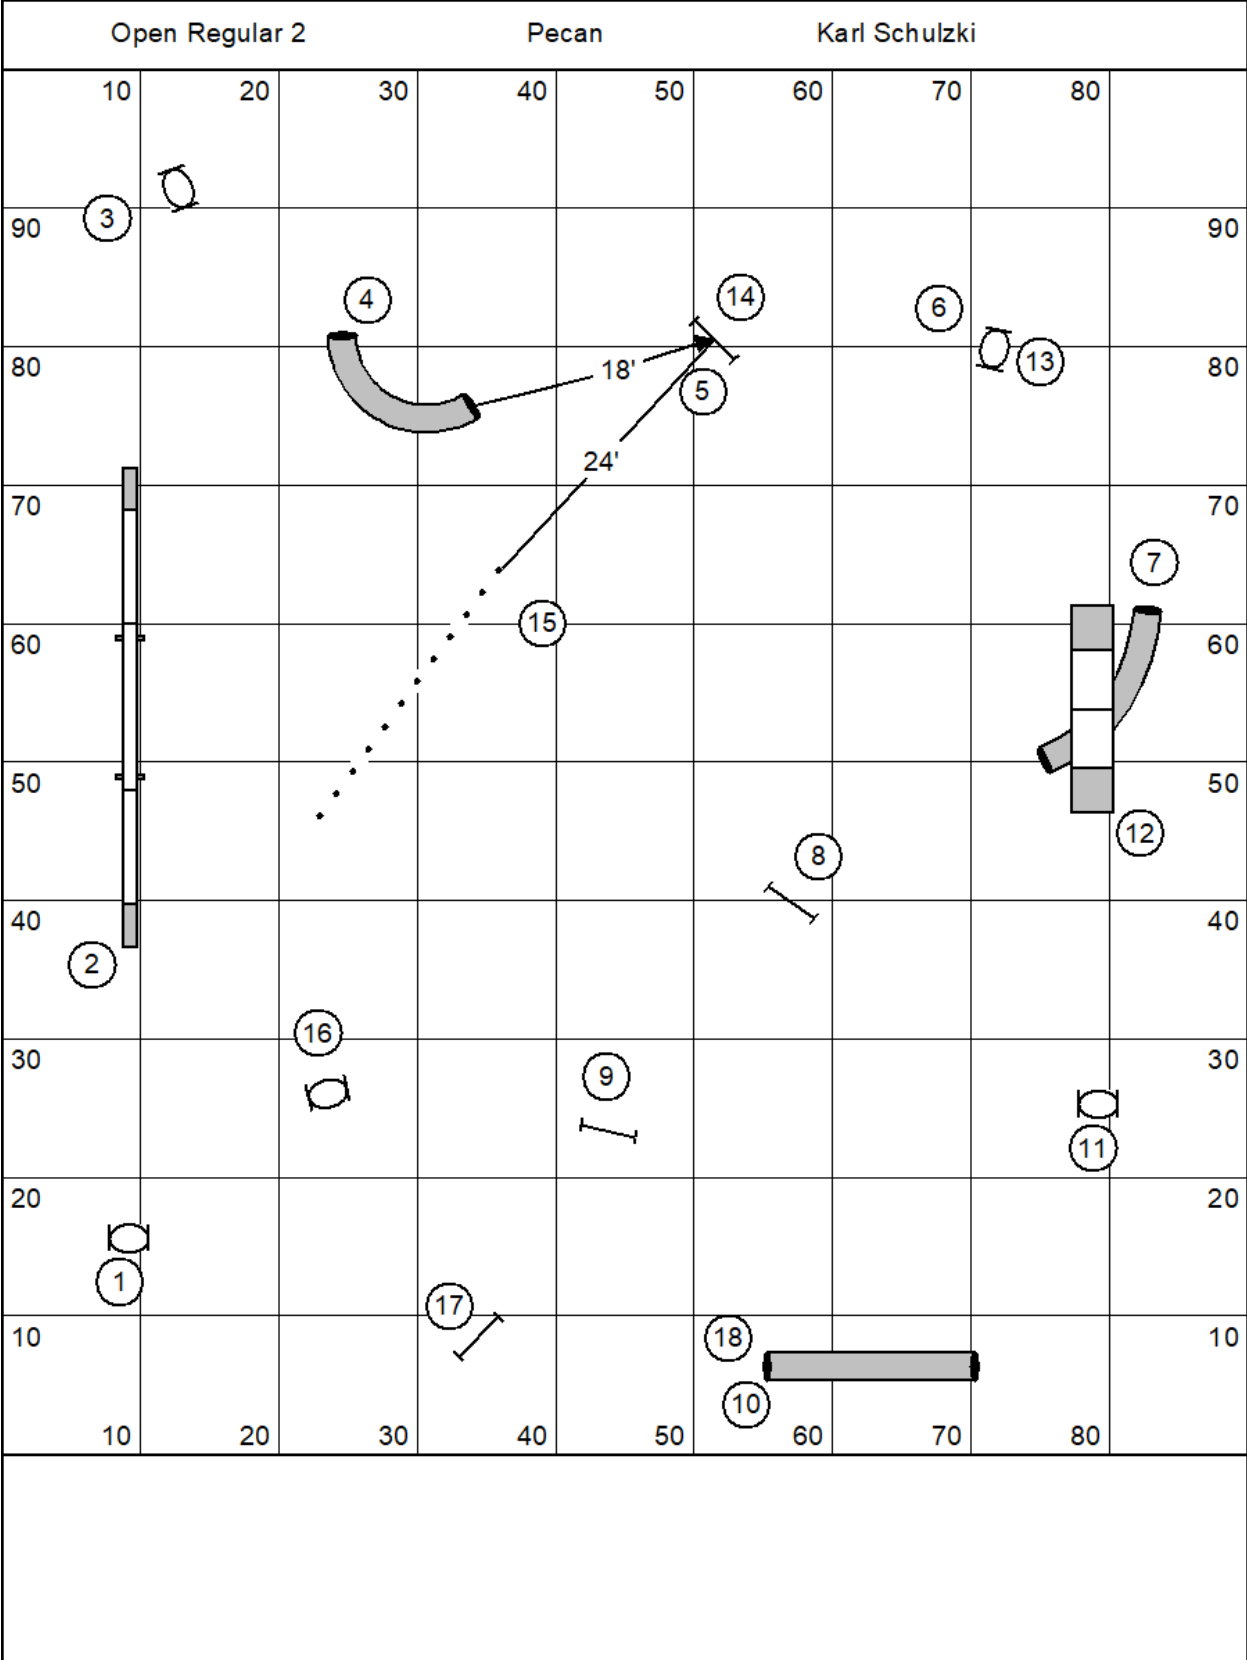

- 1 A-Frame, 9' planks
- 1 Dog Walk, 12' planks
- 3 Hoop
- 5 Jump, wingless
- 3 Open Tunnel, 15' long
- 1 Weave Poles, 12 poles, 24" spacing

- 1 A-Frame, 9' planks
- 1 Dog Walk, 12' planks
- 3 Hoop
- 5 Jump, wingless
- 3 Open Tunnel, 15' long
- 1 Weave Poles, 12 poles, 24" spacing

Blank area for notes or additional information.

- 1 A-Frame, 9' planks
- 1 Dog Walk, 12' planks
- 4 Hoop
- 5 Jump, wingless
- 1 Open Tunnel, 15' long

- 1 A-Frame, 9' planks
- 1 Dog Walk, 12' planks
- 4 Hoop
- 4 Jump, wingless
- 1 Open Tunnel, 15' long

12 Jump, wingless  
 1 Open Tunnel, 15' long

- 1 A-Frame, 9' planks
- 1 Dog Walk, 12' planks
- 7 Hoop
- 2 Open Tunnel, 15' long

Blank area for notes or additional information.

7 Hoop  
 2 Open Tunnel, 15' long  
 2 Weave Poles, 12 poles

Blank area for notes or additional information.