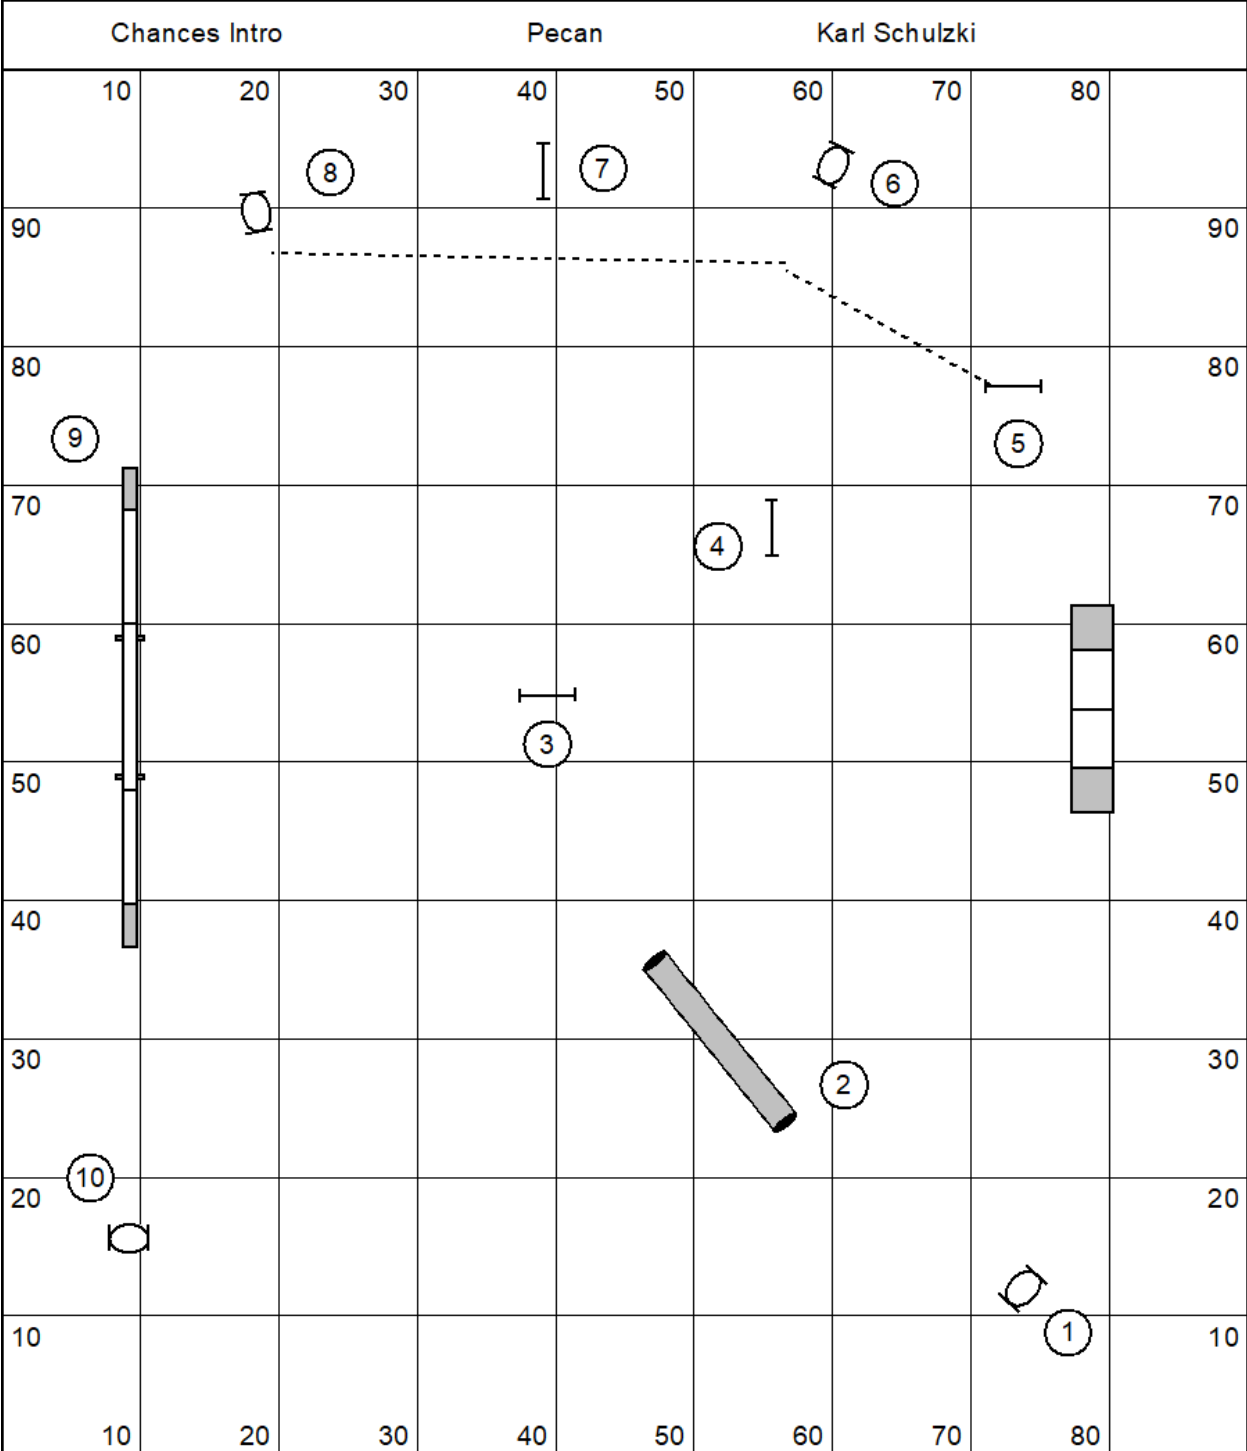

- 1 A-Frame, 9' planks
- 1 Dog Walk, 12' planks
- 3 Hoop
- 5 Jump, wingless
- 3 Open Tunnel, 15' long
- 1 Weave Poles, 12 poles, 24" spacing

- 1 A-Frame, 9' planks
- 1 Dog Walk, 12' planks
- 3 Hoop
- 5 Jump, wingless
- 3 Open Tunnel, 15' long
- 1 Weave Poles, 12 poles, 24" spacing

Blank area for notes or additional information.

- 1 A-Frame, 9' planks
- 1 Dog Walk, 12' planks
- 4 Hoop
- 5 Jump, wingless
- 1 Open Tunnel, 15' long

- 1 A-Frame, 9' planks
- 1 Dog Walk, 12' planks
- 4 Hoop
- 4 Jump, wingless
- 1 Open Tunnel, 15' long

12 Jump, wingless  
 1 Open Tunnel, 15' long

- 1 A-Frame, 9' planks
- 1 Dog Walk, 12' planks
- 7 Hoop
- 2 Open Tunnel, 15' long

Blank area for notes or additional information.

7 Hoop  
 2 Open Tunnel, 15' long  
 2 Weave Poles, 12 poles

Blank area for notes or additional information.