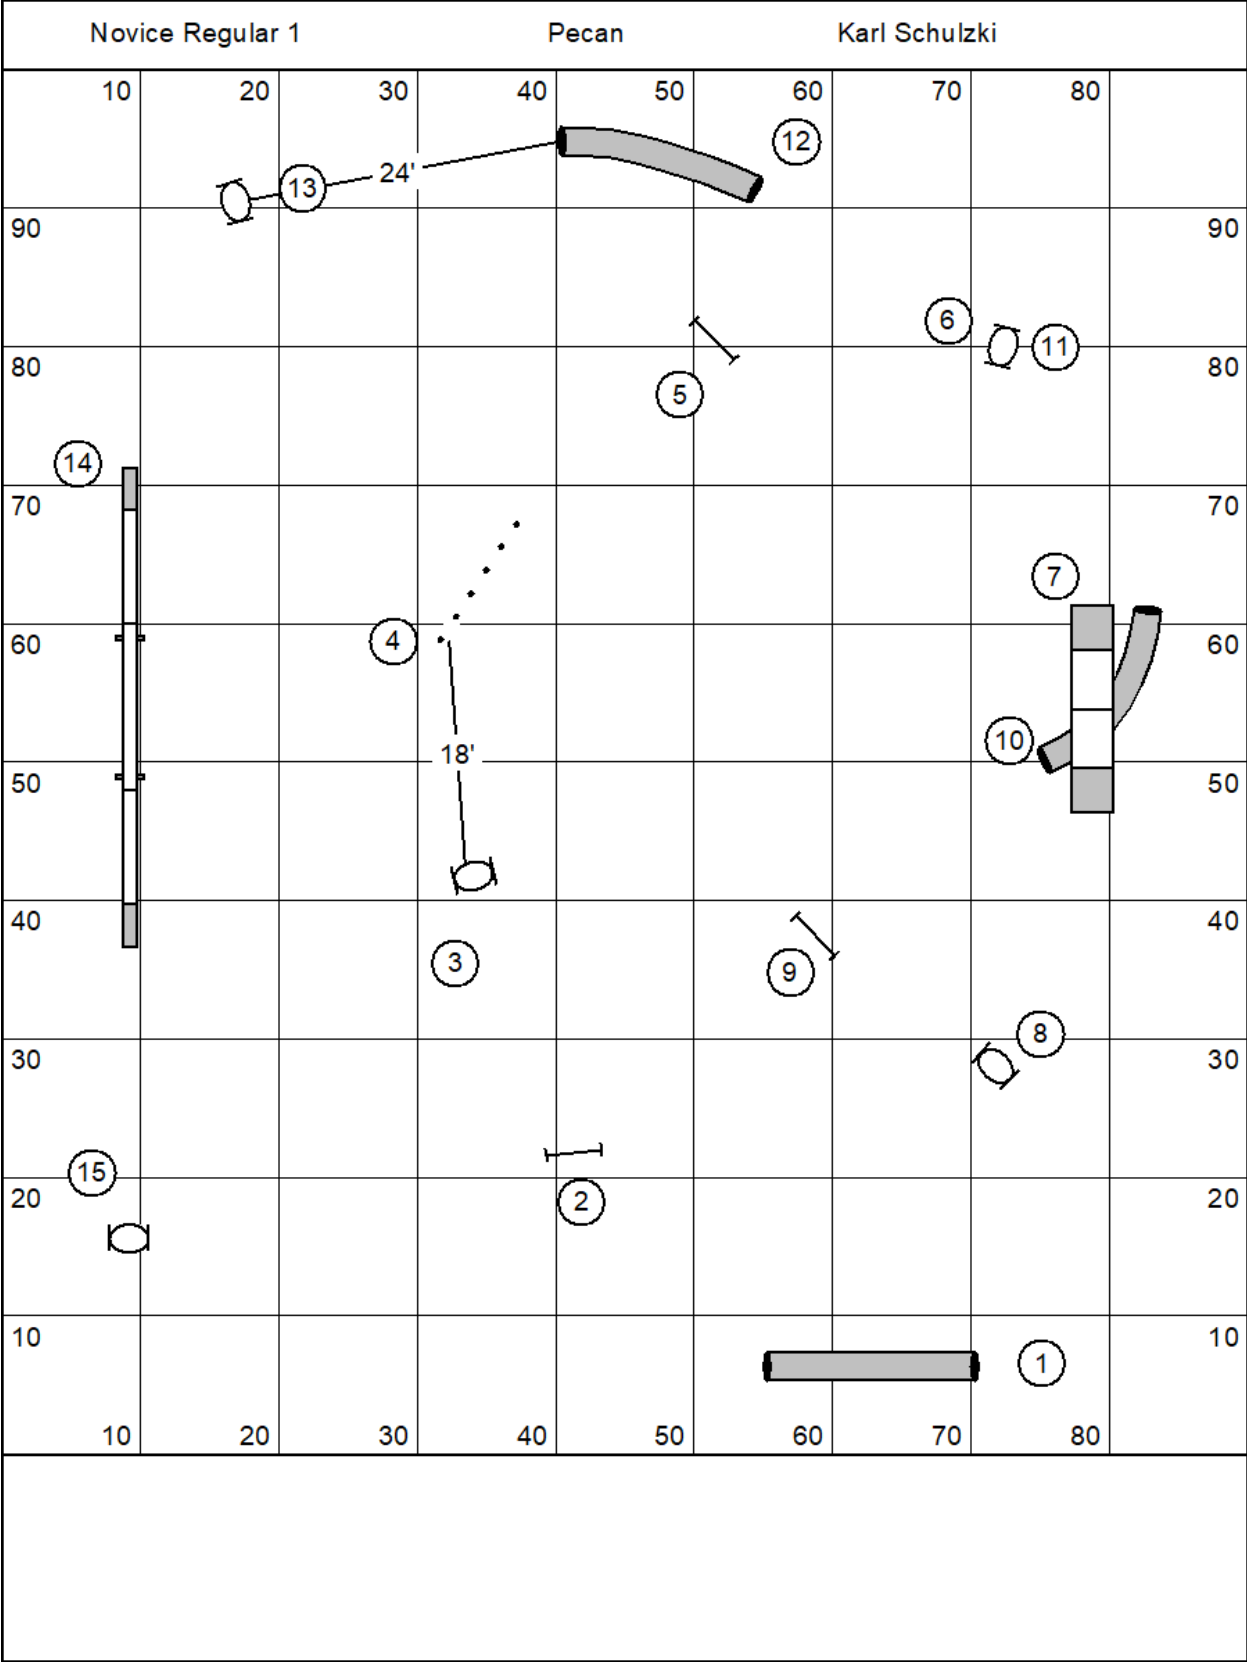

- 1 A-Frame, 9' planks
- 1 Dog Walk, 12' planks
- 3 Hoop
- 5 Jump, wingless
- 3 Open Tunnel, 15' long
- 1 Weave Poles, 12 poles, 24" spacing

- 1 A-Frame, 9' planks
- 1 Dog Walk, 12' planks
- 3 Hoop
- 5 Jump, wingless
- 3 Open Tunnel, 15' long
- 1 Weave Poles, 12 poles, 24" spacing

Blank area for notes or additional information.

- 1 A-Frame, 9' planks
- 1 Dog Walk, 12' planks
- 4 Hoop
- 5 Jump, wingless
- 1 Open Tunnel, 15' long

- 1 A-Frame, 9' planks
- 1 Dog Walk, 12' planks
- 4 Hoop
- 4 Jump, wingless
- 1 Open Tunnel, 15' long

12 Jump, wingless  
 1 Open Tunnel, 15' long

- 1 A-Frame, 9' planks
- 1 Dog Walk, 12' planks
- 7 Hoop
- 2 Open Tunnel, 15' long

Blank area for notes or additional information.

7 Hoop  
 2 Open Tunnel, 15' long  
 2 Weave Poles, 12 poles

Blank area for notes or additional information.