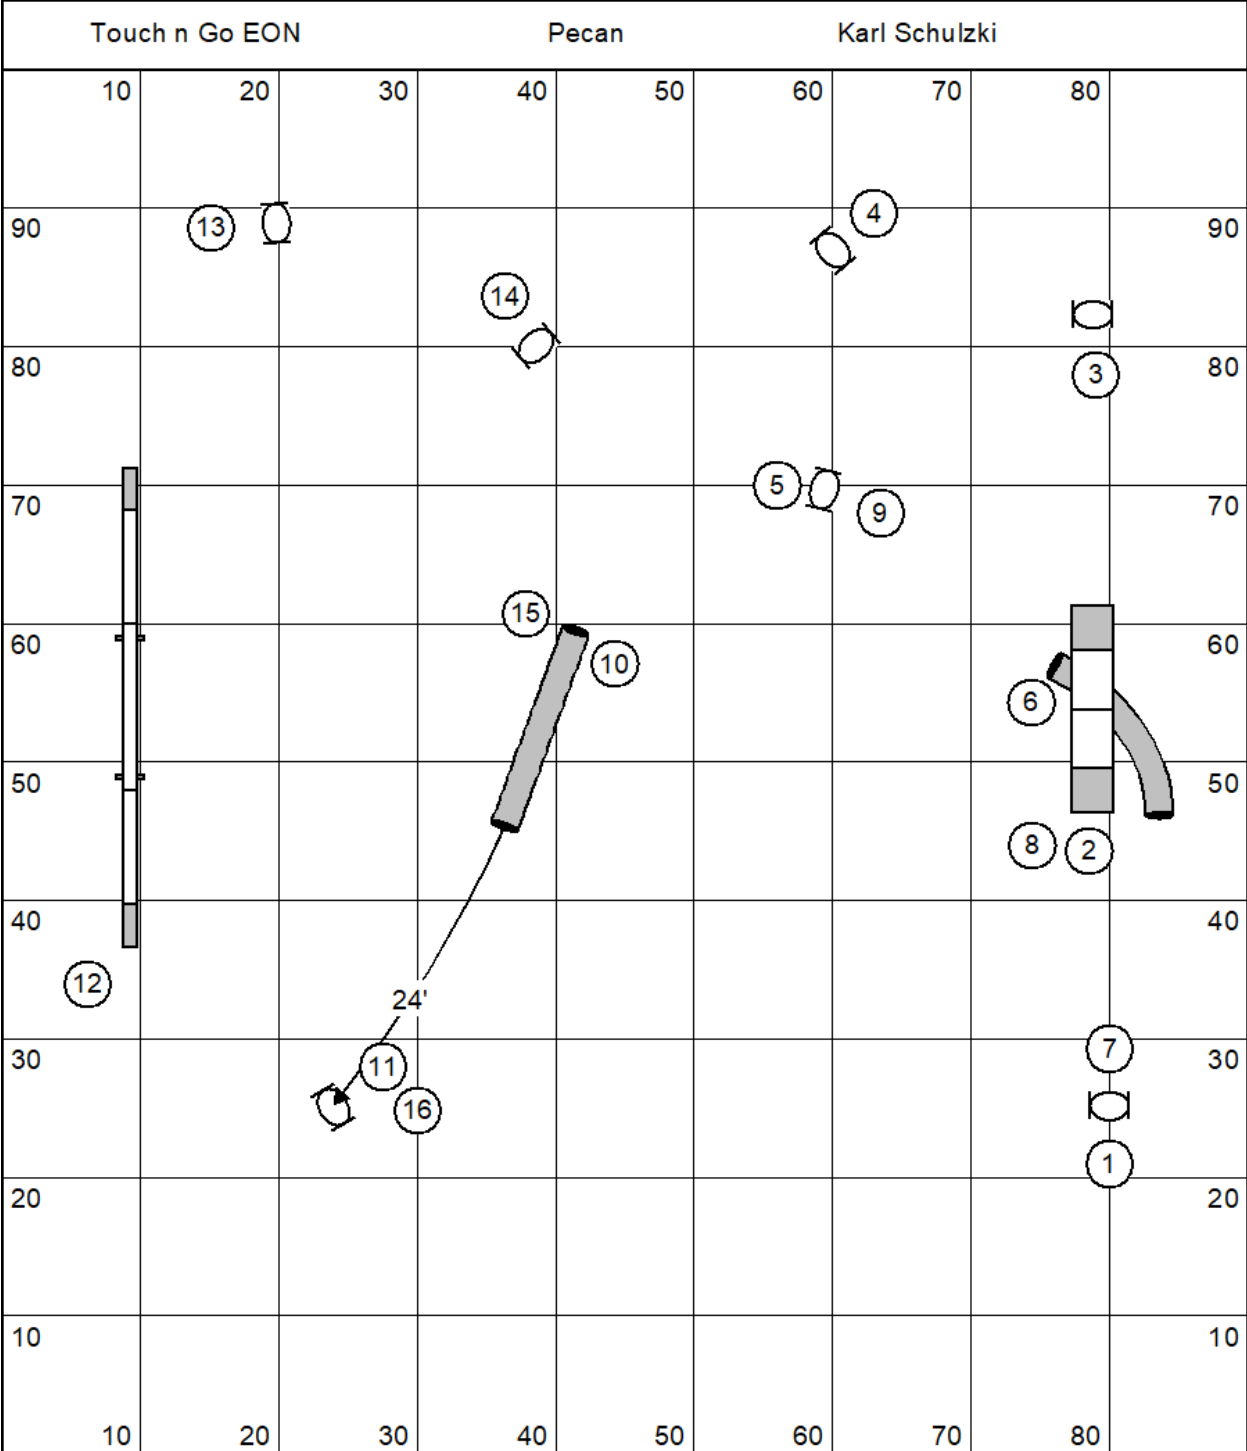

- 1 A-Frame, 9' planks
- 1 Dog Walk, 12' planks
- 3 Hoop
- 5 Jump, wingless
- 3 Open Tunnel, 15' long
- 1 Weave Poles, 12 poles, 24" spacing

- 1 A-Frame, 9' planks
- 1 Dog Walk, 12' planks
- 3 Hoop
- 5 Jump, wingless
- 3 Open Tunnel, 15' long
- 1 Weave Poles, 12 poles, 24" spacing

Blank area for notes or additional information.

- 1 A-Frame, 9' planks
- 1 Dog Walk, 12' planks
- 4 Hoop
- 5 Jump, wingless
- 1 Open Tunnel, 15' long

- 1 A-Frame, 9' planks
- 1 Dog Walk, 12' planks
- 4 Hoop
- 4 Jump, wingless
- 1 Open Tunnel, 15' long

12 Jump, wingless  
 1 Open Tunnel, 15' long

- 1 A-Frame, 9' planks
- 1 Dog Walk, 12' planks
- 7 Hoop
- 2 Open Tunnel, 15' long

Blank area for notes or additional information.

7 Hoop  
 2 Open Tunnel, 15' long  
 2 Weave Poles, 12 poles

Blank area for notes or additional information.