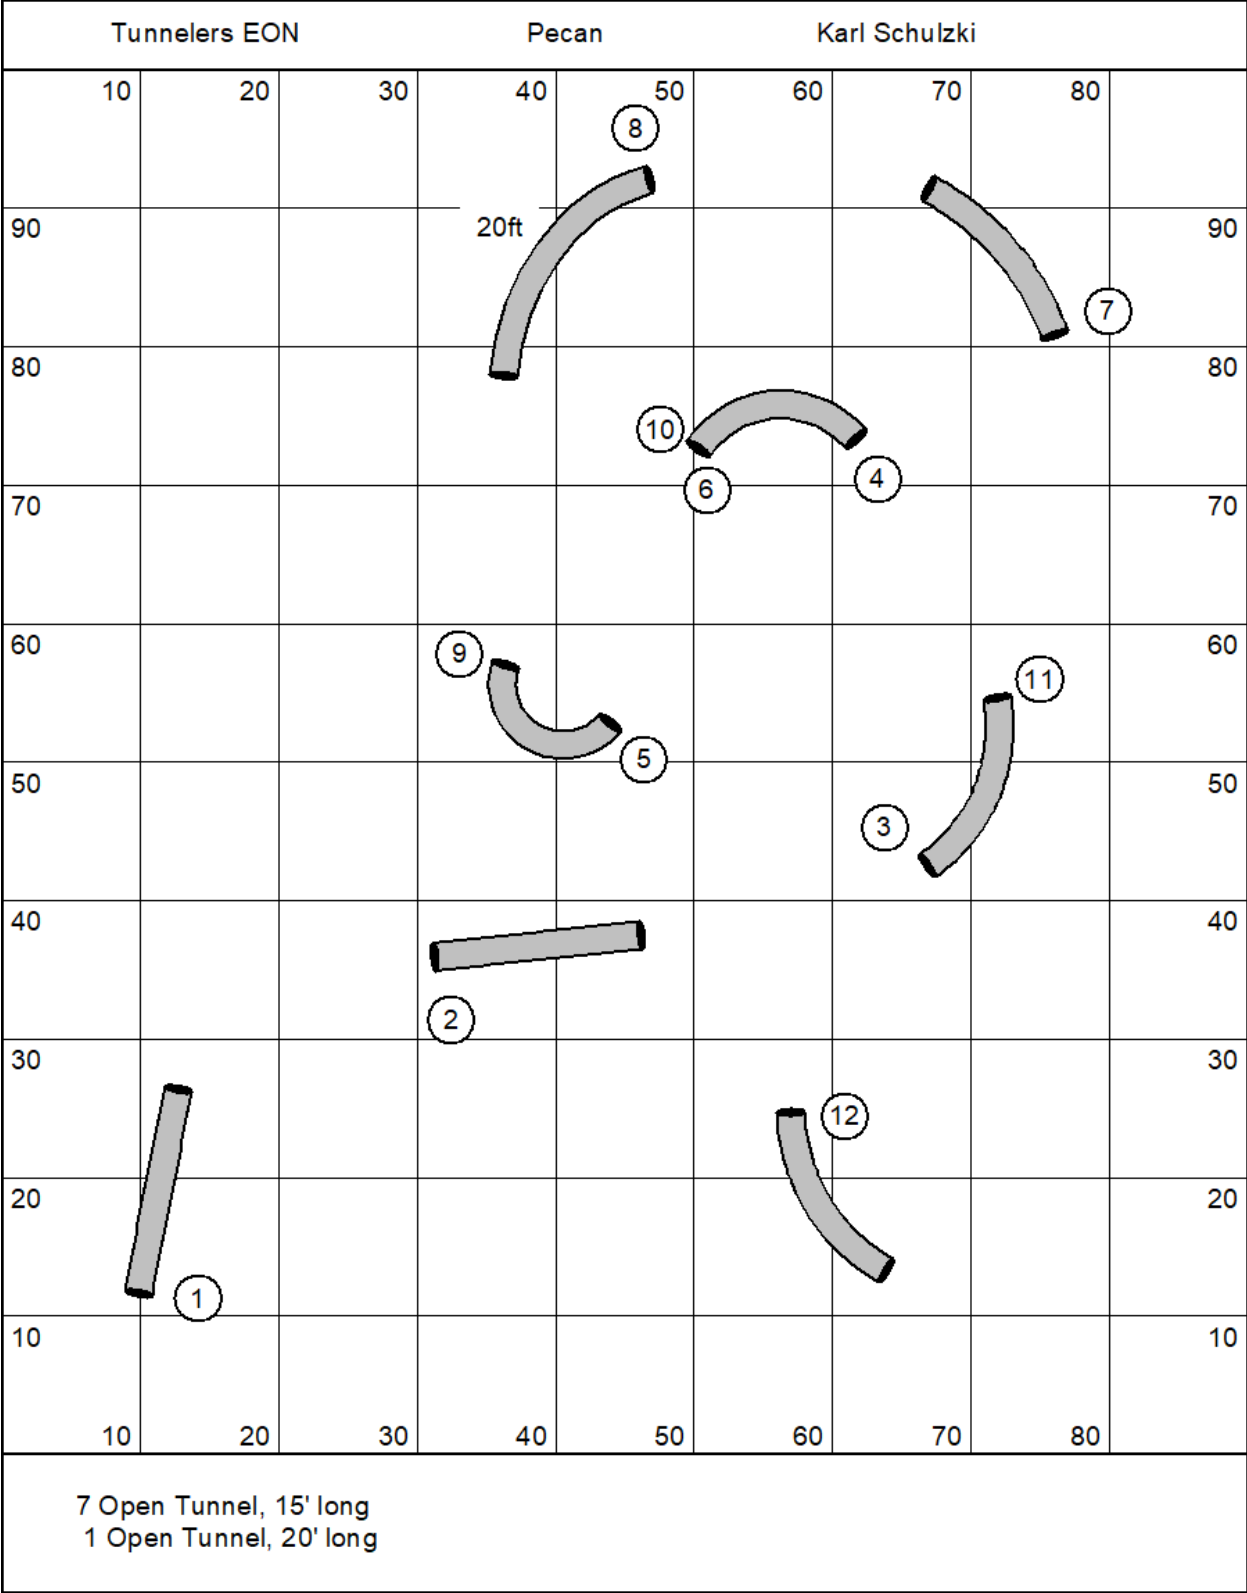

- 1 A-Frame, 9' planks
- 1 Dog Walk, 12' planks
- 3 Hoop
- 5 Jump, wingless
- 3 Open Tunnel, 15' long
- 1 Weave Poles, 12 poles, 24" spacing

- 1 A-Frame, 9' planks
- 1 Dog Walk, 12' planks
- 3 Hoop
- 5 Jump, wingless
- 3 Open Tunnel, 15' long
- 1 Weave Poles, 12 poles, 24" spacing

Blank area for notes or additional information.

- 1 A-Frame, 9' planks
- 1 Dog Walk, 12' planks
- 4 Hoop
- 5 Jump, wingless
- 1 Open Tunnel, 15' long

- 1 A-Frame, 9' planks
- 1 Dog Walk, 12' planks
- 4 Hoop
- 4 Jump, wingless
- 1 Open Tunnel, 15' long

12 Jump, wingless  
 1 Open Tunnel, 15' long

- 1 A-Frame, 9' planks
- 1 Dog Walk, 12' planks
- 7 Hoop
- 2 Open Tunnel, 15' long

Blank area for notes or additional information.

7 Hoop  
 2 Open Tunnel, 15' long  
 2 Weave Poles, 12 poles

Blank area for notes or additional information.