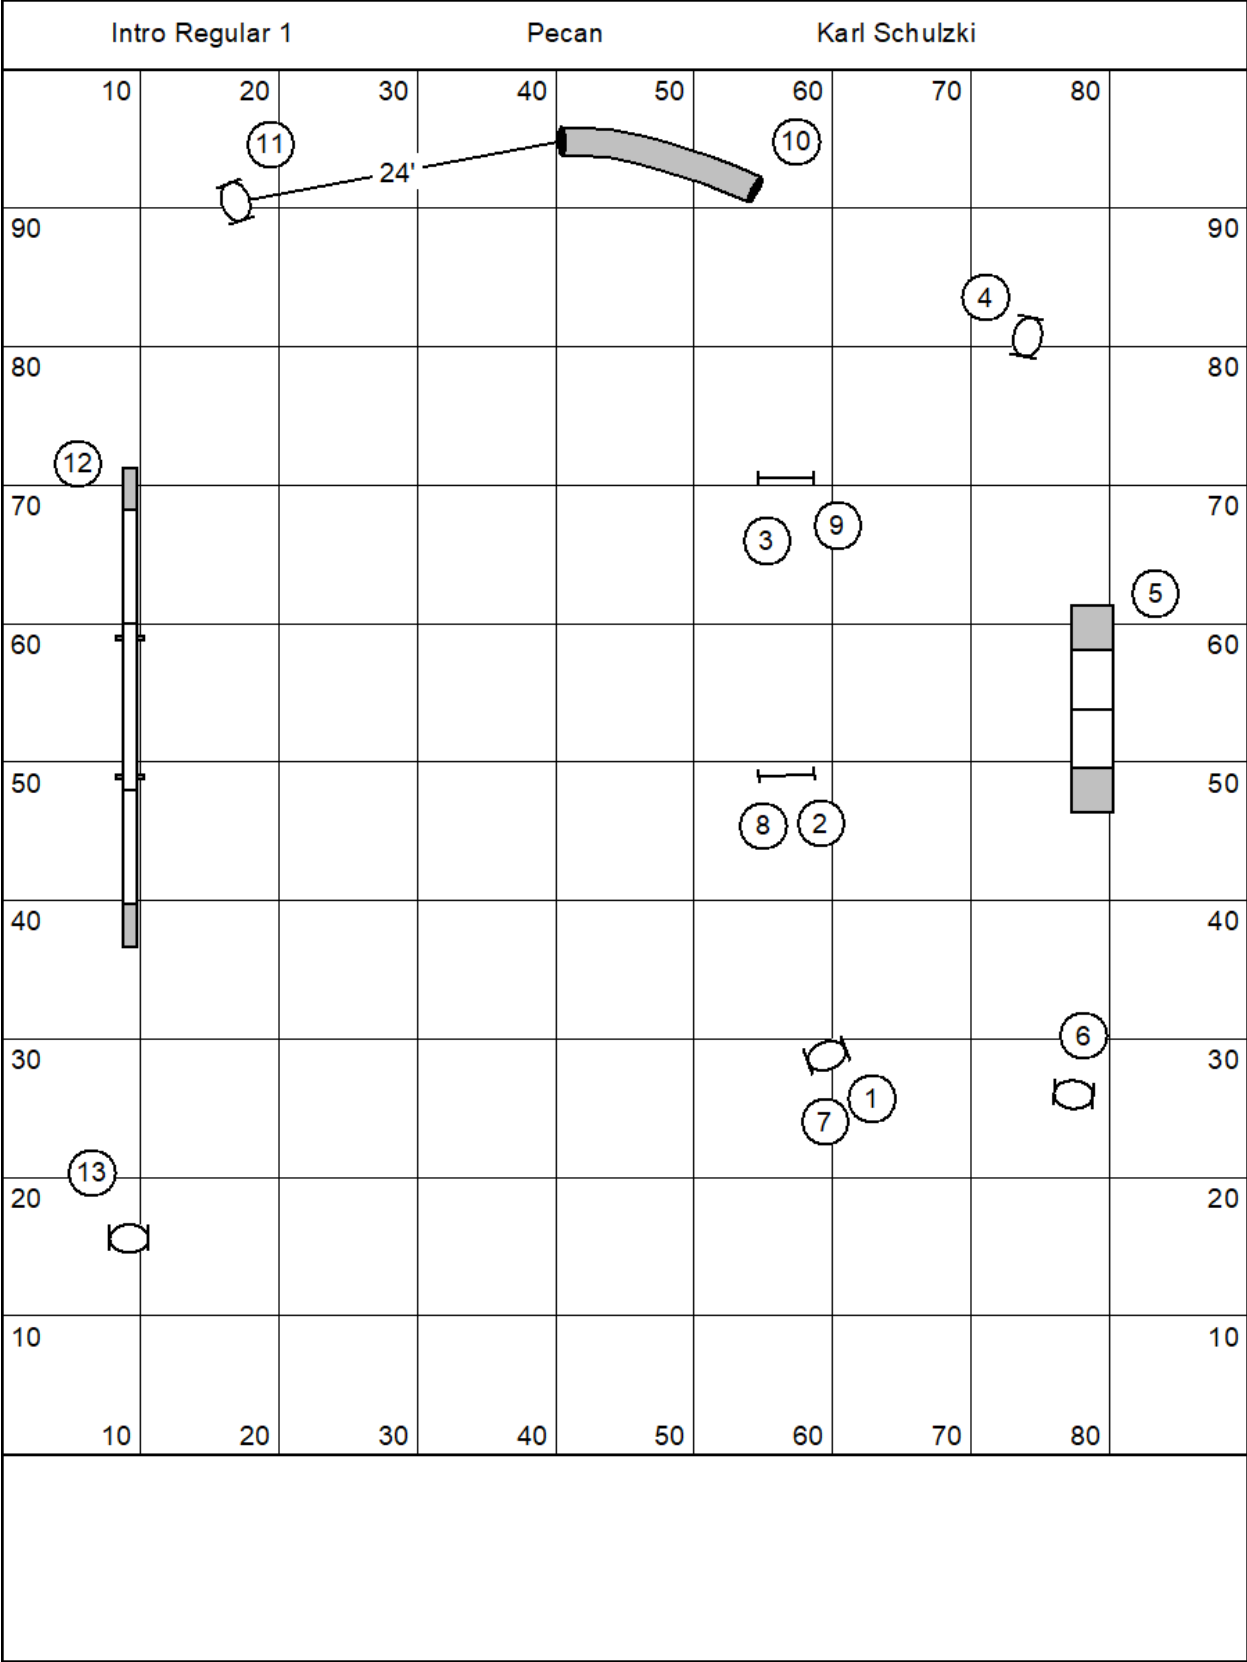

- 1 A-Frame, 9' planks
- 1 Dog Walk, 12' planks
- 3 Hoop
- 5 Jump, wingless
- 3 Open Tunnel, 15' long
- 1 Weave Poles, 12 poles, 24" spacing

- 1 A-Frame, 9' planks
- 1 Dog Walk, 12' planks
- 3 Hoop
- 5 Jump, wingless
- 3 Open Tunnel, 15' long
- 1 Weave Poles, 12 poles, 24" spacing

Blank area for notes or additional information.

- 1 A-Frame, 9' planks
- 1 Dog Walk, 12' planks
- 4 Hoop
- 5 Jump, wingless
- 1 Open Tunnel, 15' long

- 1 A-Frame, 9' planks
- 1 Dog Walk, 12' planks
- 4 Hoop
- 4 Jump, wingless
- 1 Open Tunnel, 15' long

12 Jump, wingless  
 1 Open Tunnel, 15' long

- 1 A-Frame, 9' planks
- 1 Dog Walk, 12' planks
- 7 Hoop
- 2 Open Tunnel, 15' long

Blank area for notes or additional information.

7 Hoop  
 2 Open Tunnel, 15' long  
 2 Weave Poles, 12 poles

Blank area for notes or additional information.