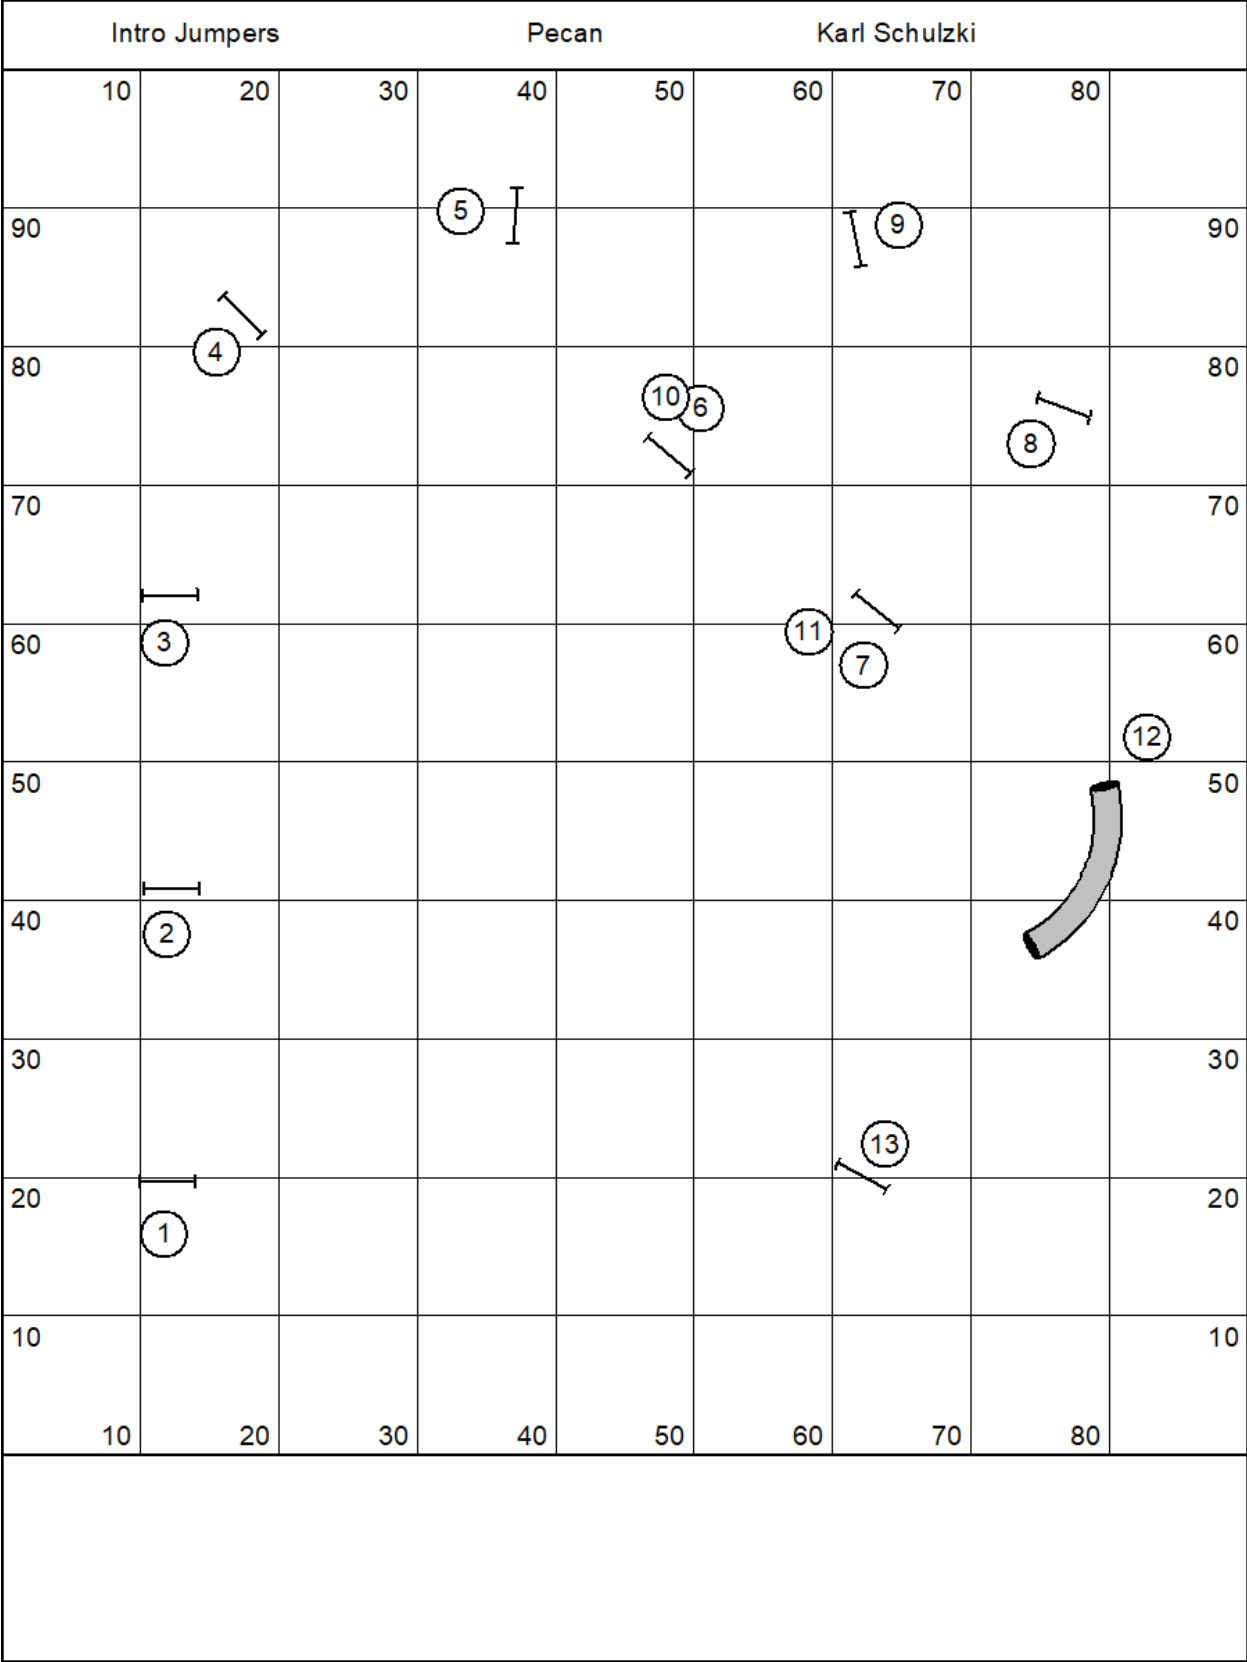

- 1 A-Frame, 9' planks
- 1 Dog Walk, 12' planks
- 3 Hoop
- 5 Jump, wingless
- 3 Open Tunnel, 15' long
- 1 Weave Poles, 12 poles, 24" spacing

- 1 A-Frame, 9' planks
- 1 Dog Walk, 12' planks
- 3 Hoop
- 5 Jump, wingless
- 3 Open Tunnel, 15' long
- 1 Weave Poles, 12 poles, 24" spacing

Blank area for notes or additional information.

- 1 A-Frame, 9' planks
- 1 Dog Walk, 12' planks
- 4 Hoop
- 5 Jump, wingless
- 1 Open Tunnel, 15' long

- 1 A-Frame, 9' planks
- 1 Dog Walk, 12' planks
- 4 Hoop
- 4 Jump, wingless
- 1 Open Tunnel, 15' long

12 Jump, wingless  
 1 Open Tunnel, 15' long

- 1 A-Frame, 9' planks
- 1 Dog Walk, 12' planks
- 7 Hoop
- 2 Open Tunnel, 15' long

Blank area for notes or additional information.

7 Hoop  
 2 Open Tunnel, 15' long  
 2 Weave Poles, 12 poles

Blank area for notes or additional information.