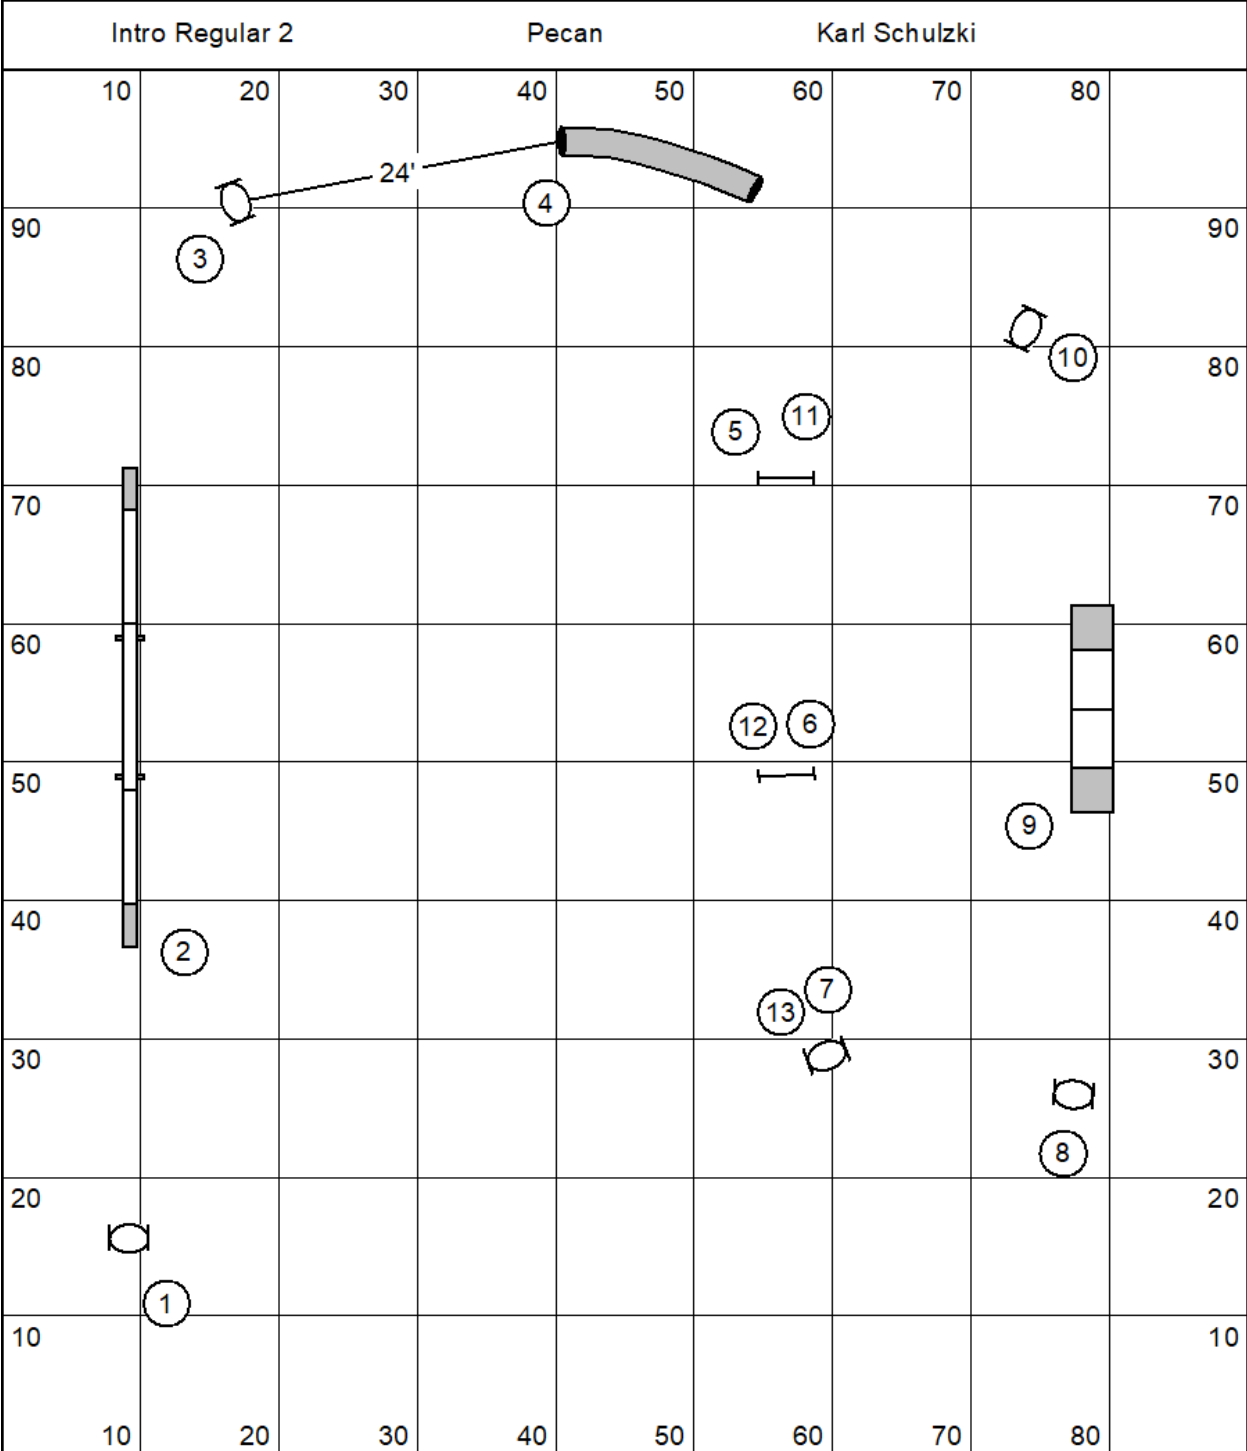

- 1 A-Frame, 9' planks
- 1 Dog Walk, 12' planks
- 3 Hoop
- 5 Jump, wingless
- 3 Open Tunnel, 15' long
- 1 Weave Poles, 12 poles, 24" spacing

- 1 A-Frame, 9' planks
- 1 Dog Walk, 12' planks
- 3 Hoop
- 5 Jump, wingless
- 3 Open Tunnel, 15' long
- 1 Weave Poles, 12 poles, 24" spacing

Blank area for notes or additional information.

- 1 A-Frame, 9' planks
- 1 Dog Walk, 12' planks
- 4 Hoop
- 5 Jump, wingless
- 1 Open Tunnel, 15' long

- 1 A-Frame, 9' planks
- 1 Dog Walk, 12' planks
- 4 Hoop
- 4 Jump, wingless
- 1 Open Tunnel, 15' long

12 Jump, wingless  
 1 Open Tunnel, 15' long

- 1 A-Frame, 9' planks
- 1 Dog Walk, 12' planks
- 7 Hoop
- 2 Open Tunnel, 15' long

Blank area for notes or additional information.

7 Hoop  
 2 Open Tunnel, 15' long  
 2 Weave Poles, 12 poles

Blank area for notes or additional information.