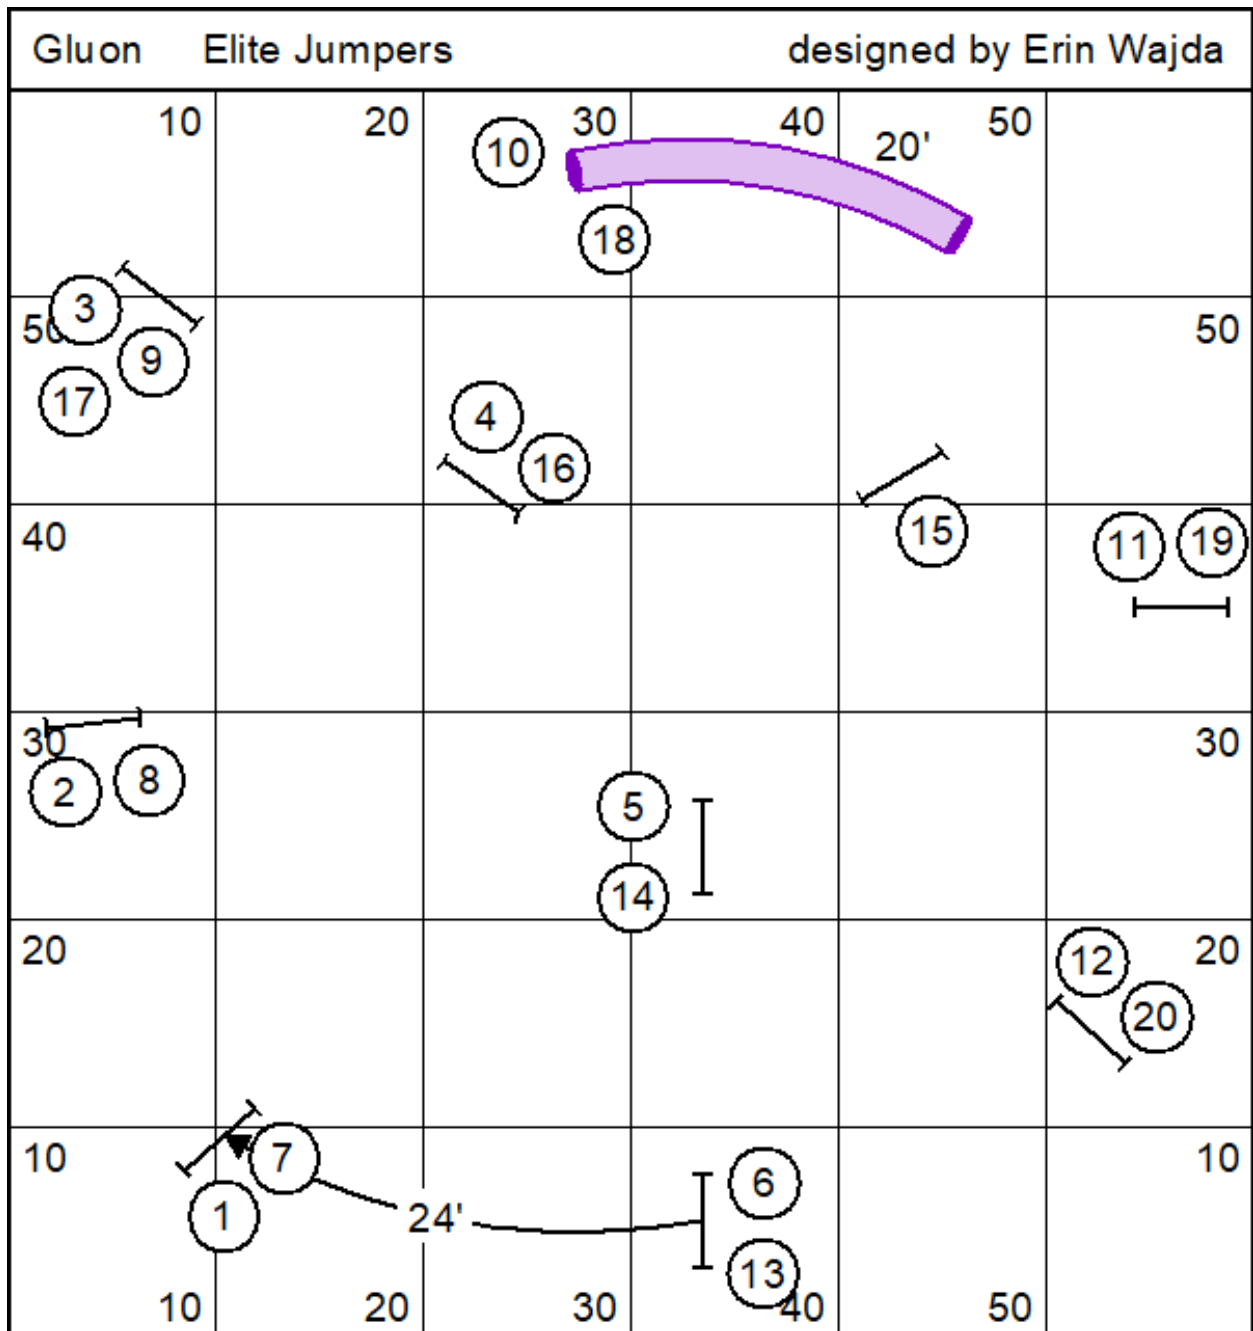

Gluon Open Regular 1

designed by Erin Wajda

Gluon Novice Regular 1

designed by Erin Wajda

Gluon Open Regular 2

designed by Erin Wajda

Gluon Novice Regular 2

designed by Erin Wajda

Gluon Touch N Go

designed by Erin Wajda

Gluon Intro Touch N Go

designed by Erin Wajda