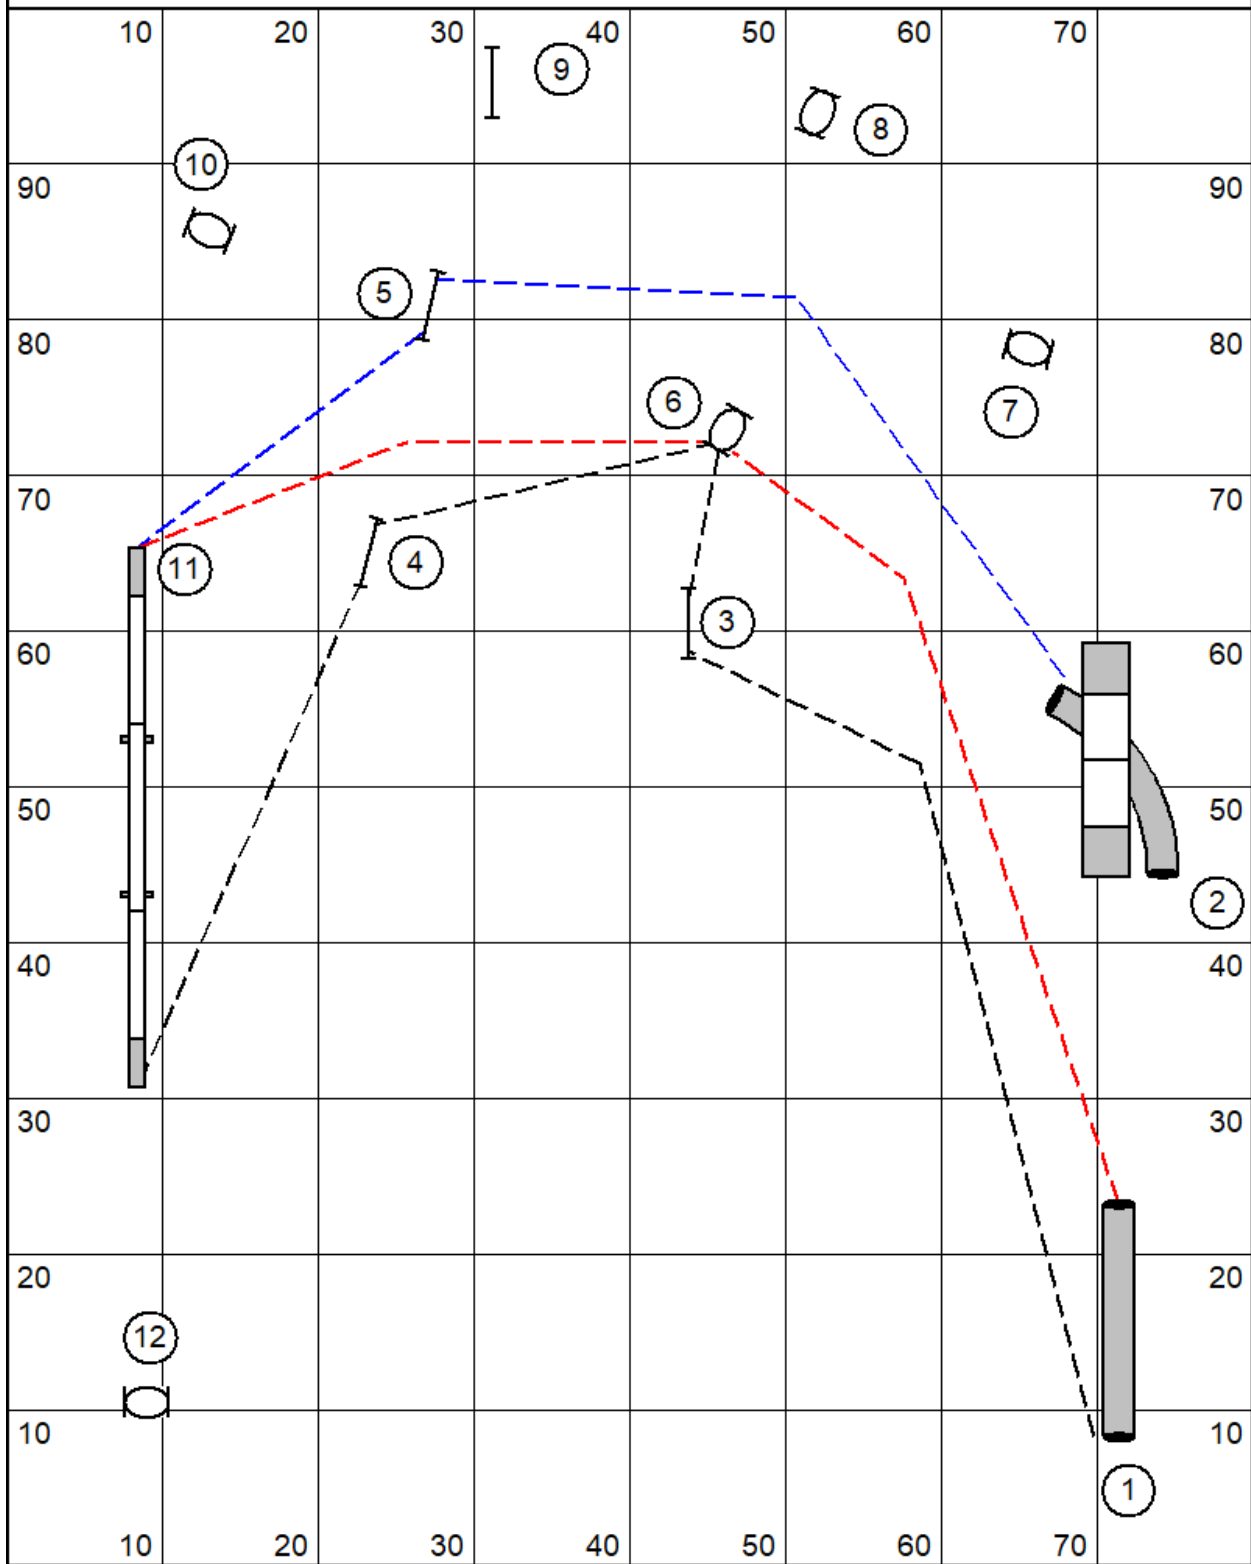

Lithium - Chances

Designer: J. Steele

Lithium - Intro Chances

Designer: J. Steele

Lithium - Elite Regular 1

Designer: J. Steele

Lithium - Novice Regular 1

Designer: J. Steele