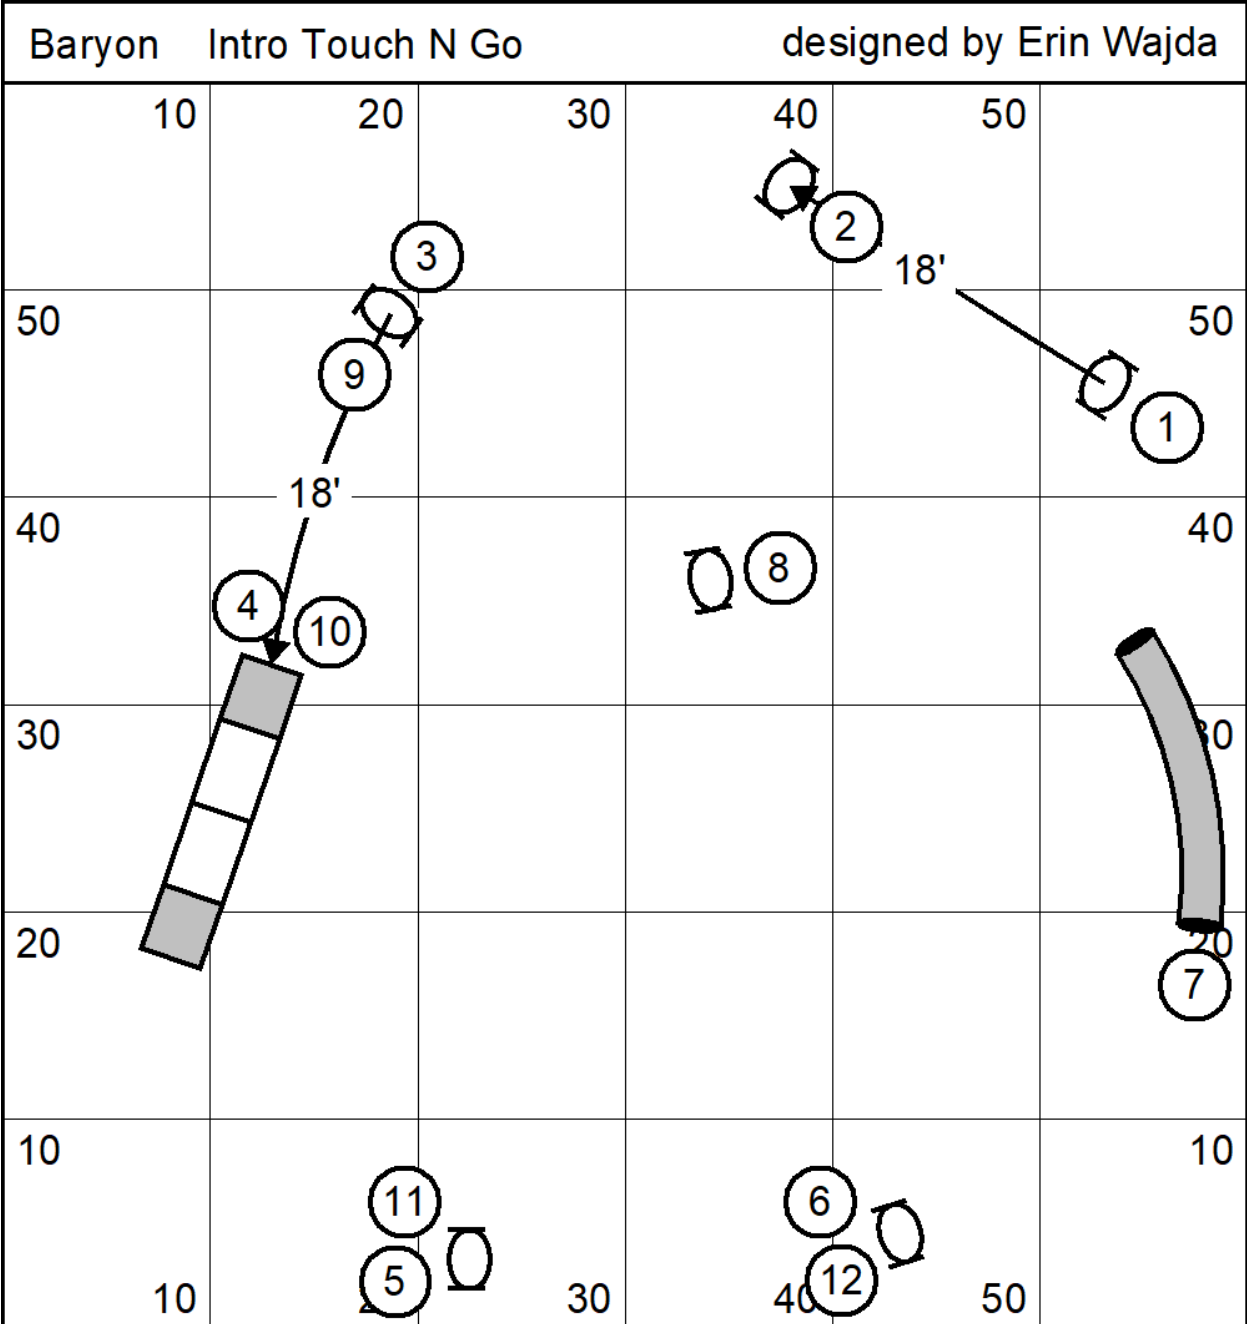

Baryon Novice Regular 1

designed by Erin Wajda

Baryon Novice Regular 2

designed by Erin Wajda

Baryon Touch N Go

designed by Erin Wajda

Baryon Elite Grounders

designed by Erin Wajda

Baryon Novice Grounders

designed by Erin Wajda