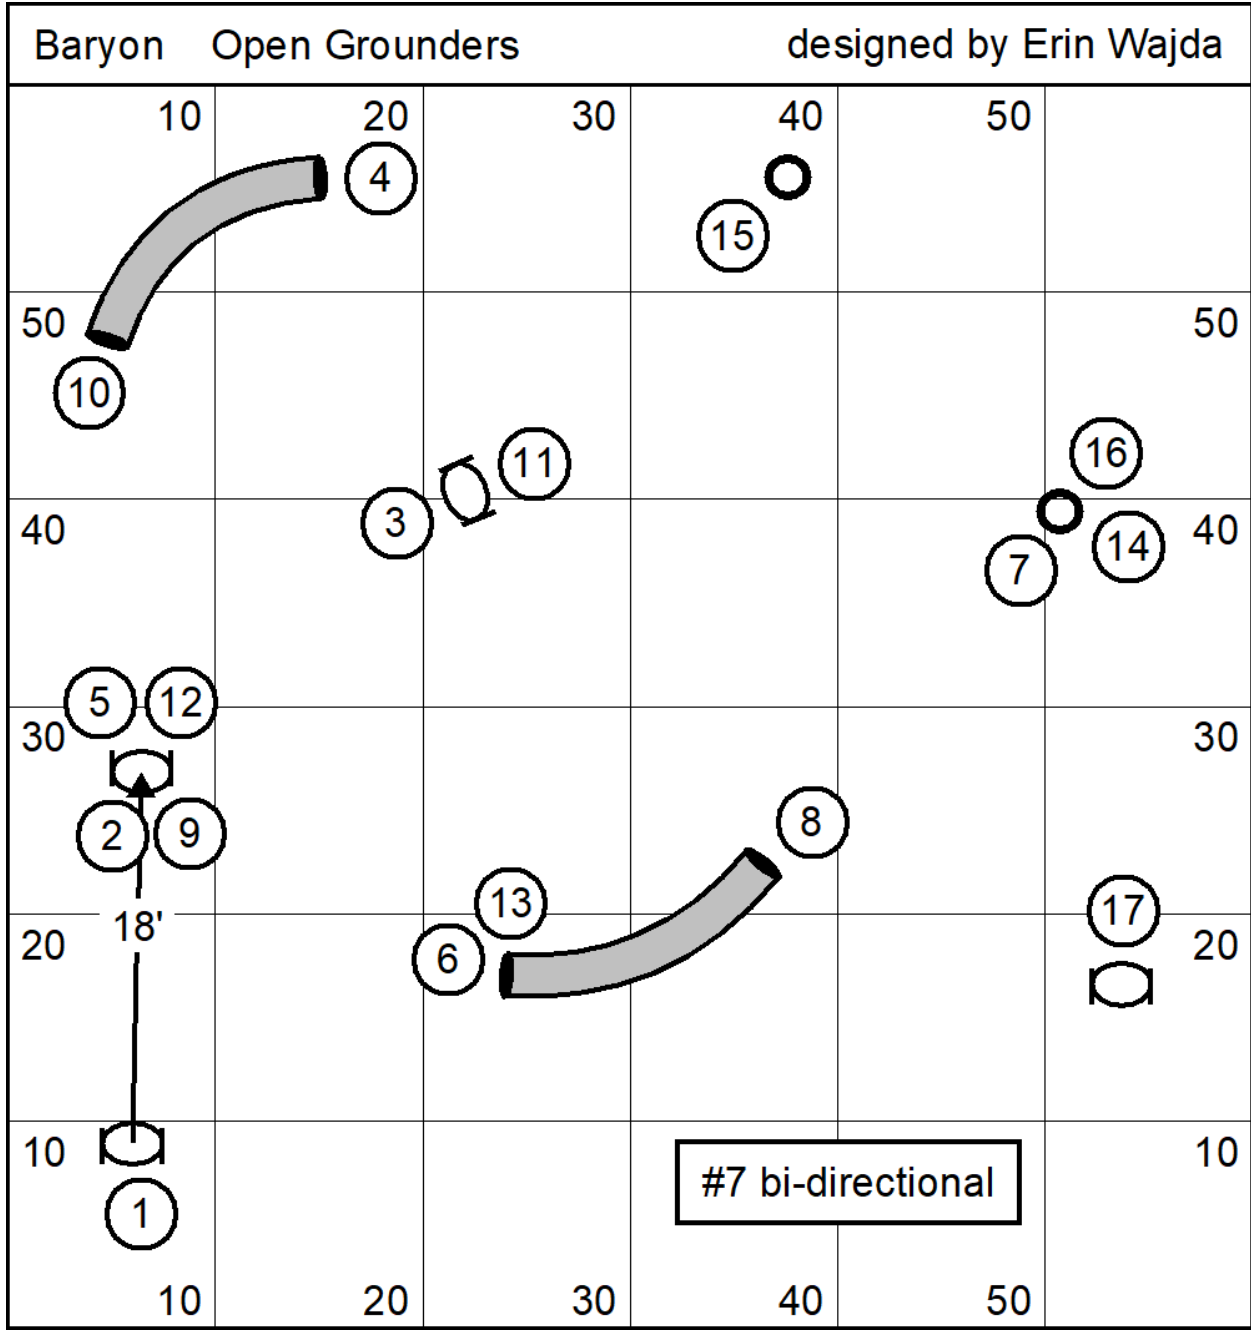

Baryon Novice Regular 1

designed by Erin Wajda

Baryon Novice Regular 2

designed by Erin Wajda

Baryon Touch N Go

designed by Erin Wajda

Baryon Elite Grounders

designed by Erin Wajda

Baryon Novice Grounders

designed by Erin Wajda