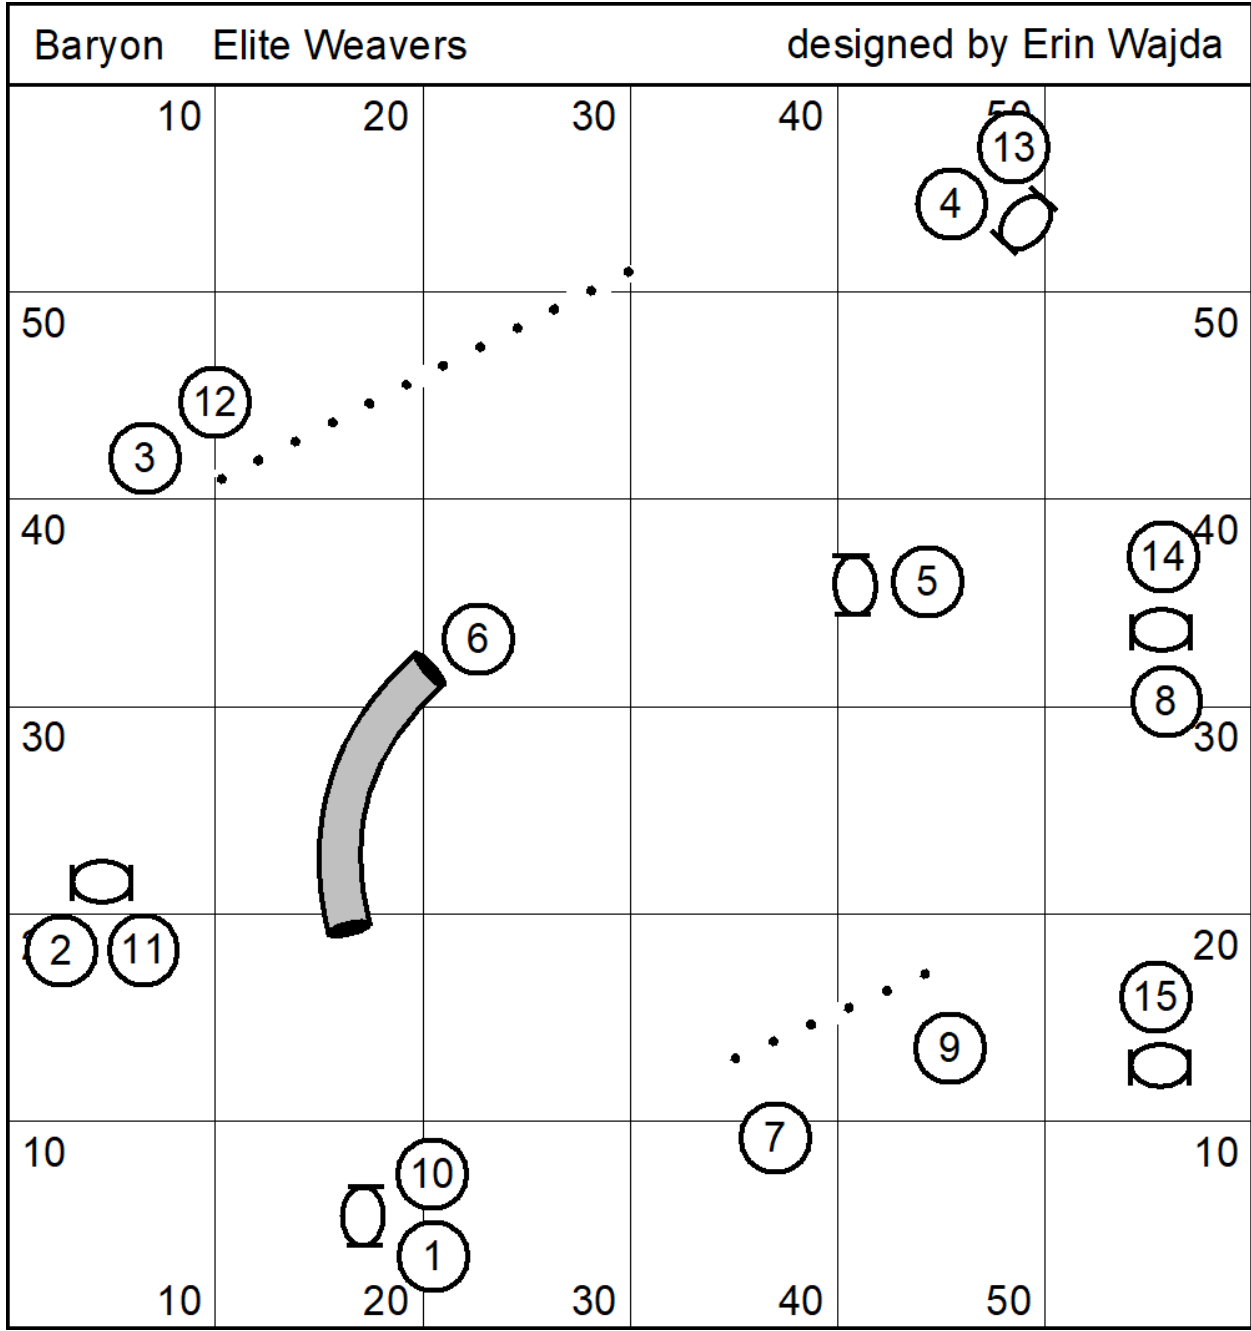

Baryon Novice Regular 1

designed by Erin Wajda

Baryon Novice Regular 2

designed by Erin Wajda

Baryon Touch N Go

designed by Erin Wajda

Baryon Elite Grounders

designed by Erin Wajda

Baryon Novice Grounders

designed by Erin Wajda