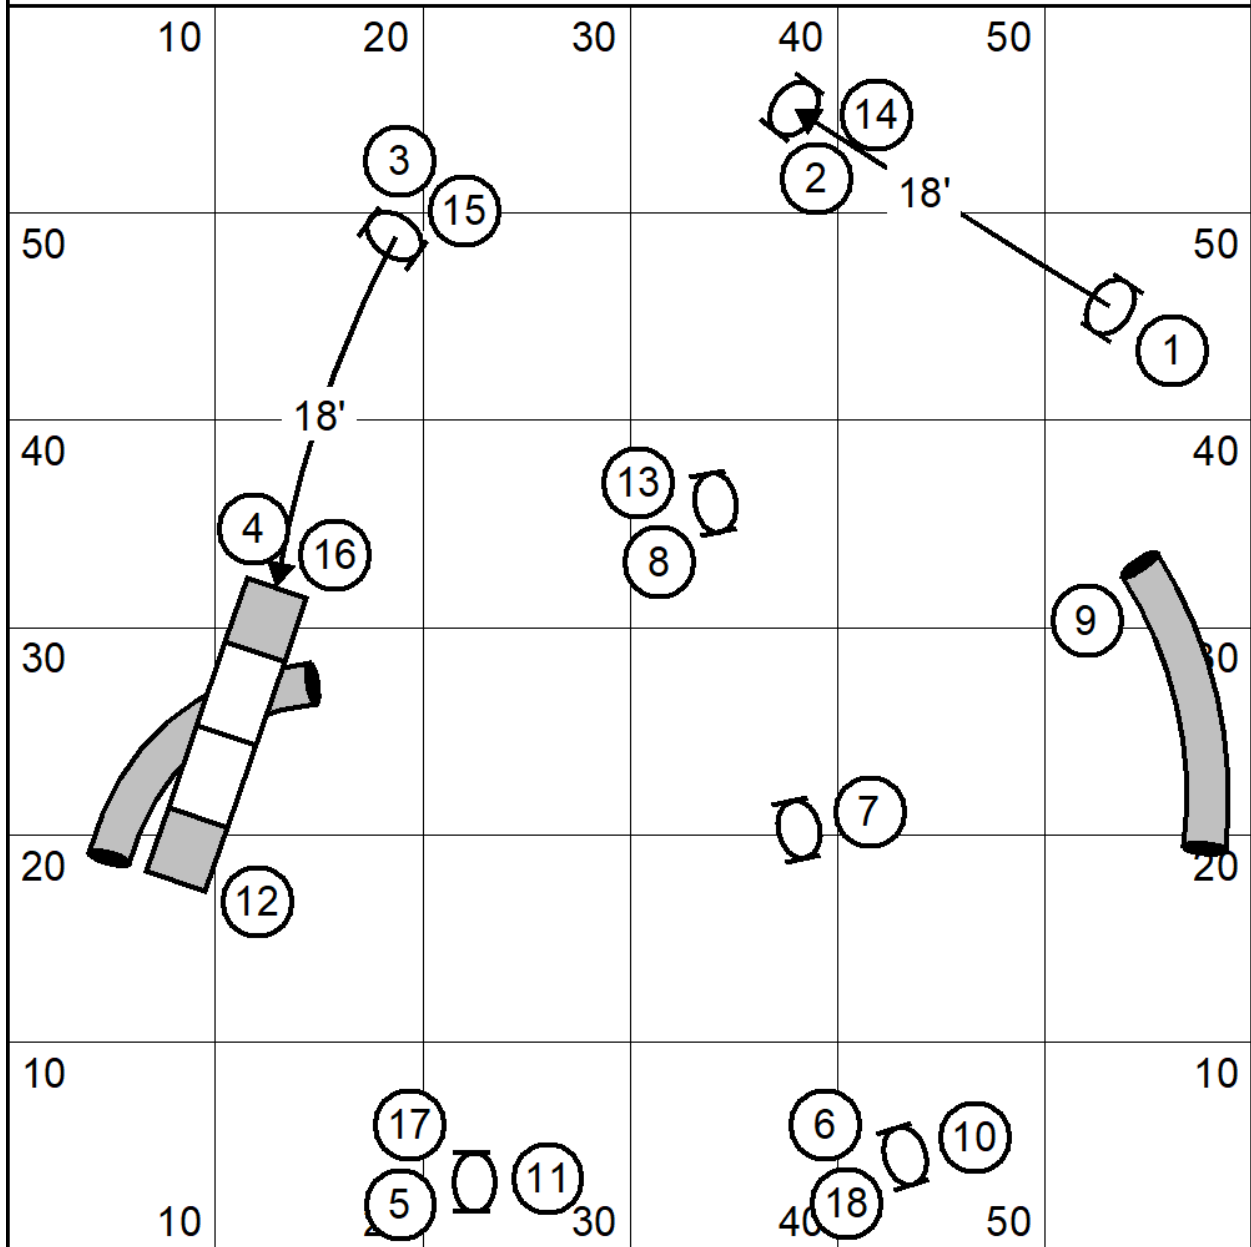

Baryon Novice Regular 1

designed by Erin Wajda

Baryon Novice Regular 2

designed by Erin Wajda

Baryon Touch N Go

designed by Erin Wajda

Baryon Elite Grounders

designed by Erin Wajda