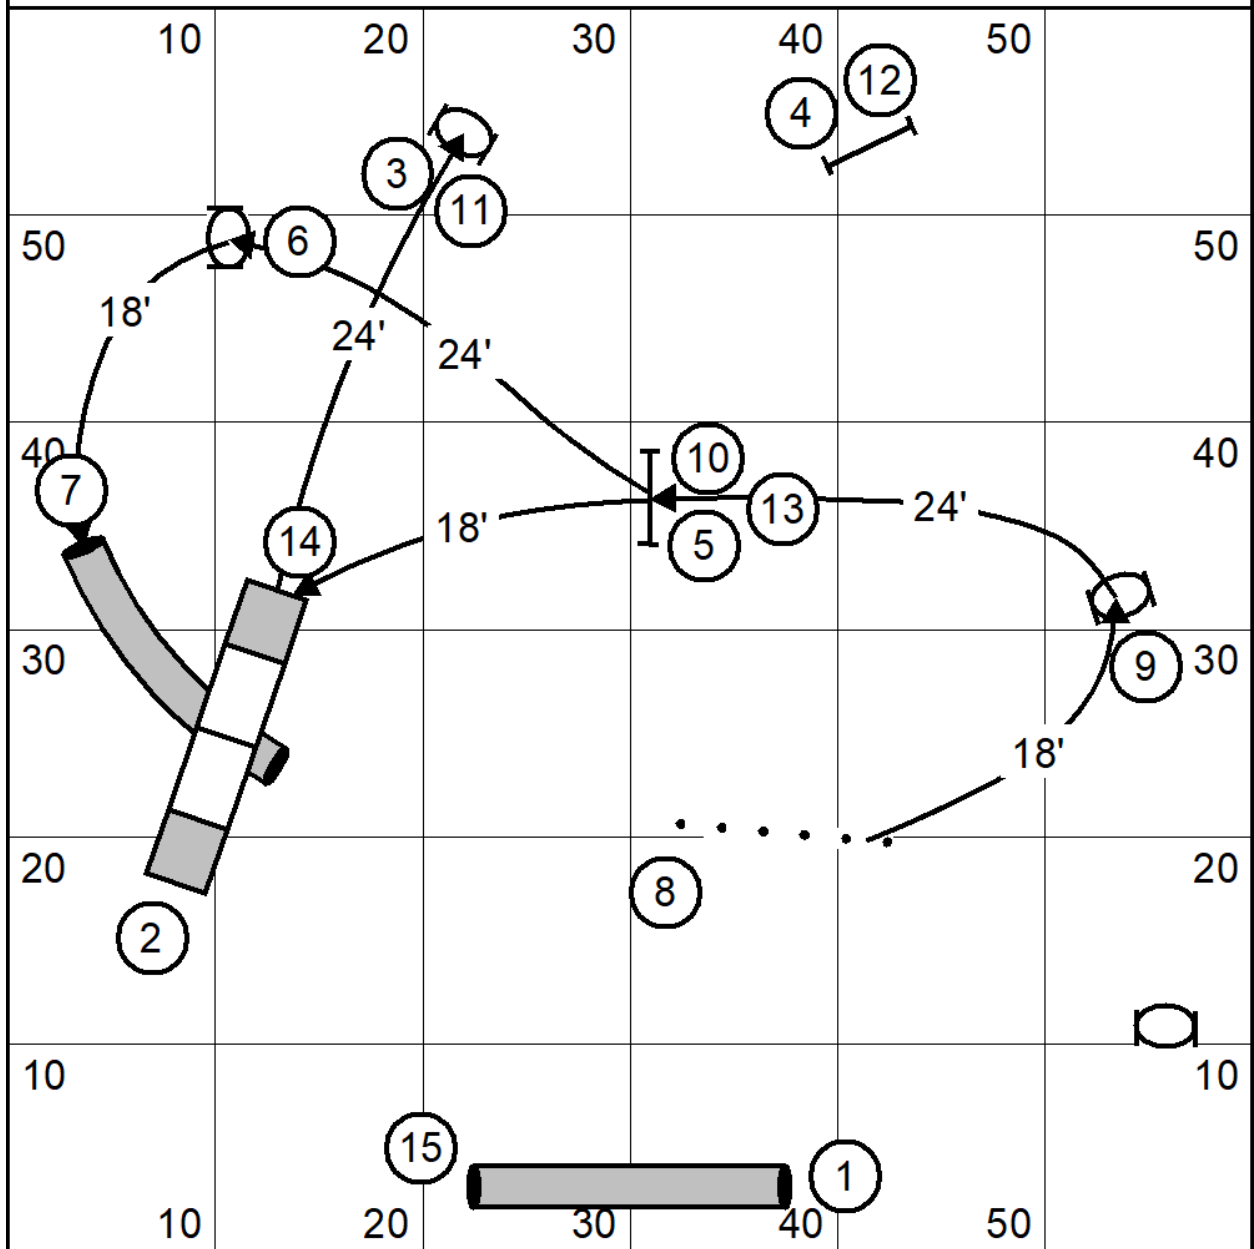

Baryon Elite Regular 1

designed by Erin Wajda

Baryon Elite Regular 2

designed by Erin Wajda

Baryon Open Regular 1

designed by Erin Wajda

Baryon Open Regular 2

designed by Erin Wajda

Baryon Novice Regular 1

designed by Erin Wajda

Baryon Novice Regular 2

designed by Erin Wajda

Baryon Touch N Go

designed by Erin Wajda

Baryon Elite Grounders

designed by Erin Wajda

Baryon Novice Grounders

designed by Erin Wajda