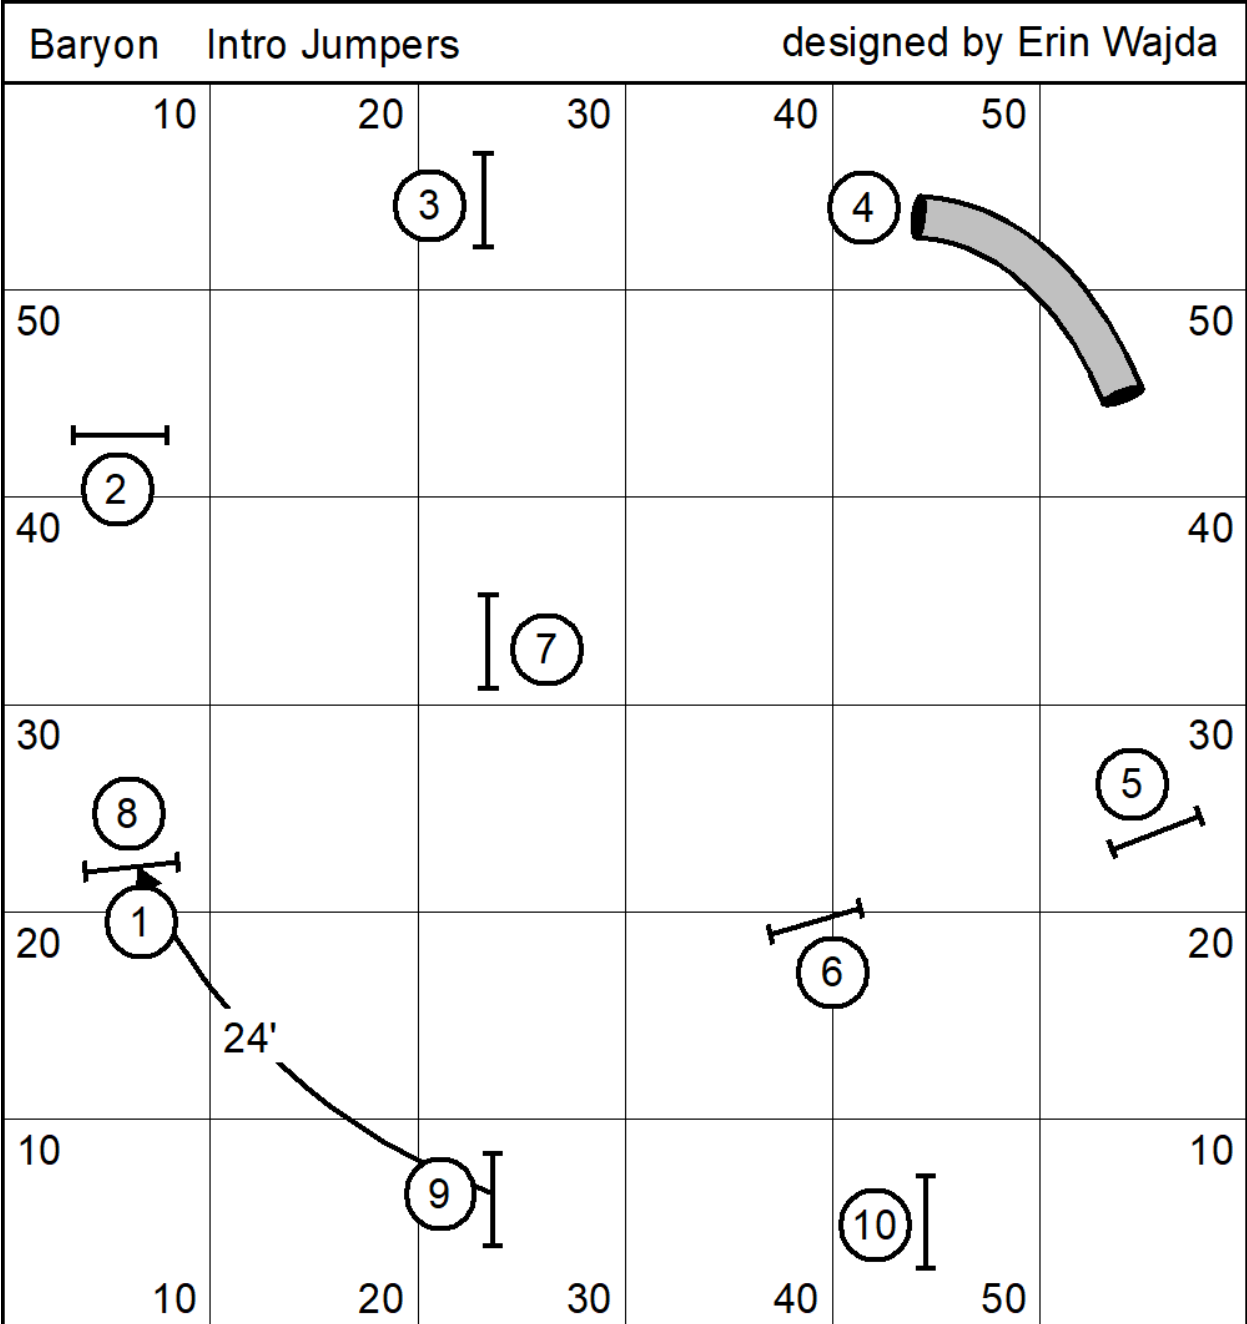

Baryon Novice Regular 1

designed by Erin Wajda

Baryon Novice Regular 2

designed by Erin Wajda

Baryon Touch N Go

designed by Erin Wajda

Baryon Elite Grounders

designed by Erin Wajda

Baryon Novice Grounders

designed by Erin Wajda