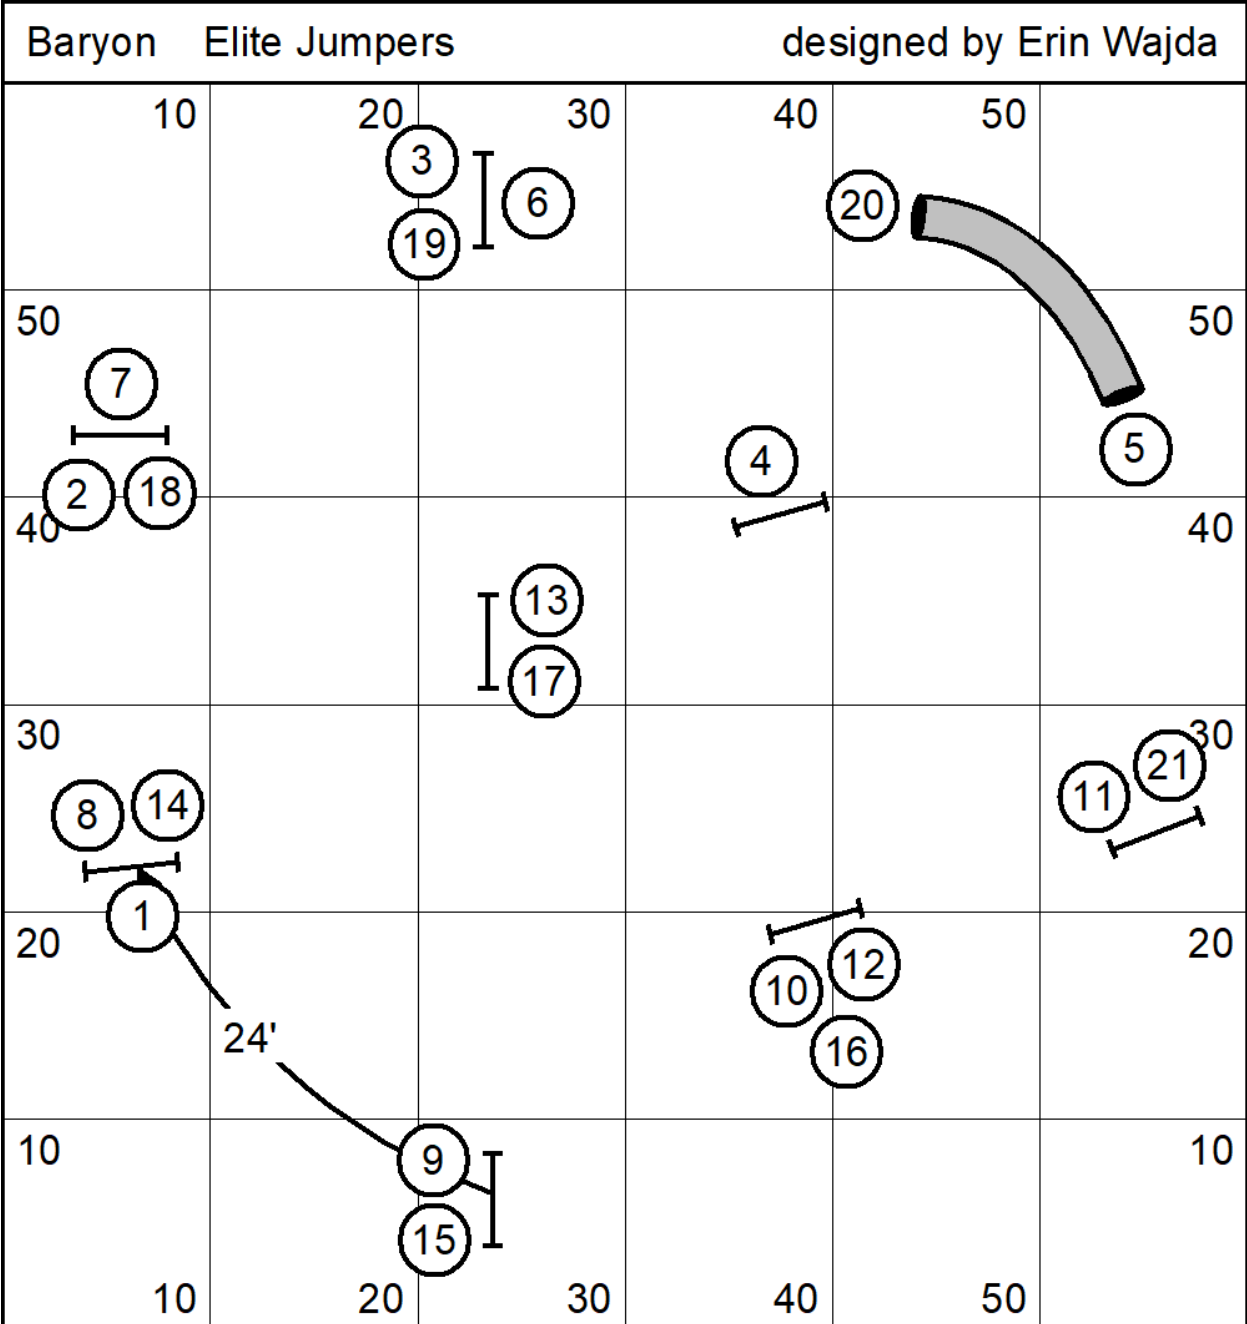

Baryon Novice Regular 1

designed by Erin Wajda

Baryon Novice Regular 2

designed by Erin Wajda

Baryon Touch N Go

designed by Erin Wajda

Baryon Elite Grounders

designed by Erin Wajda

Baryon Novice Grounders

designed by Erin Wajda