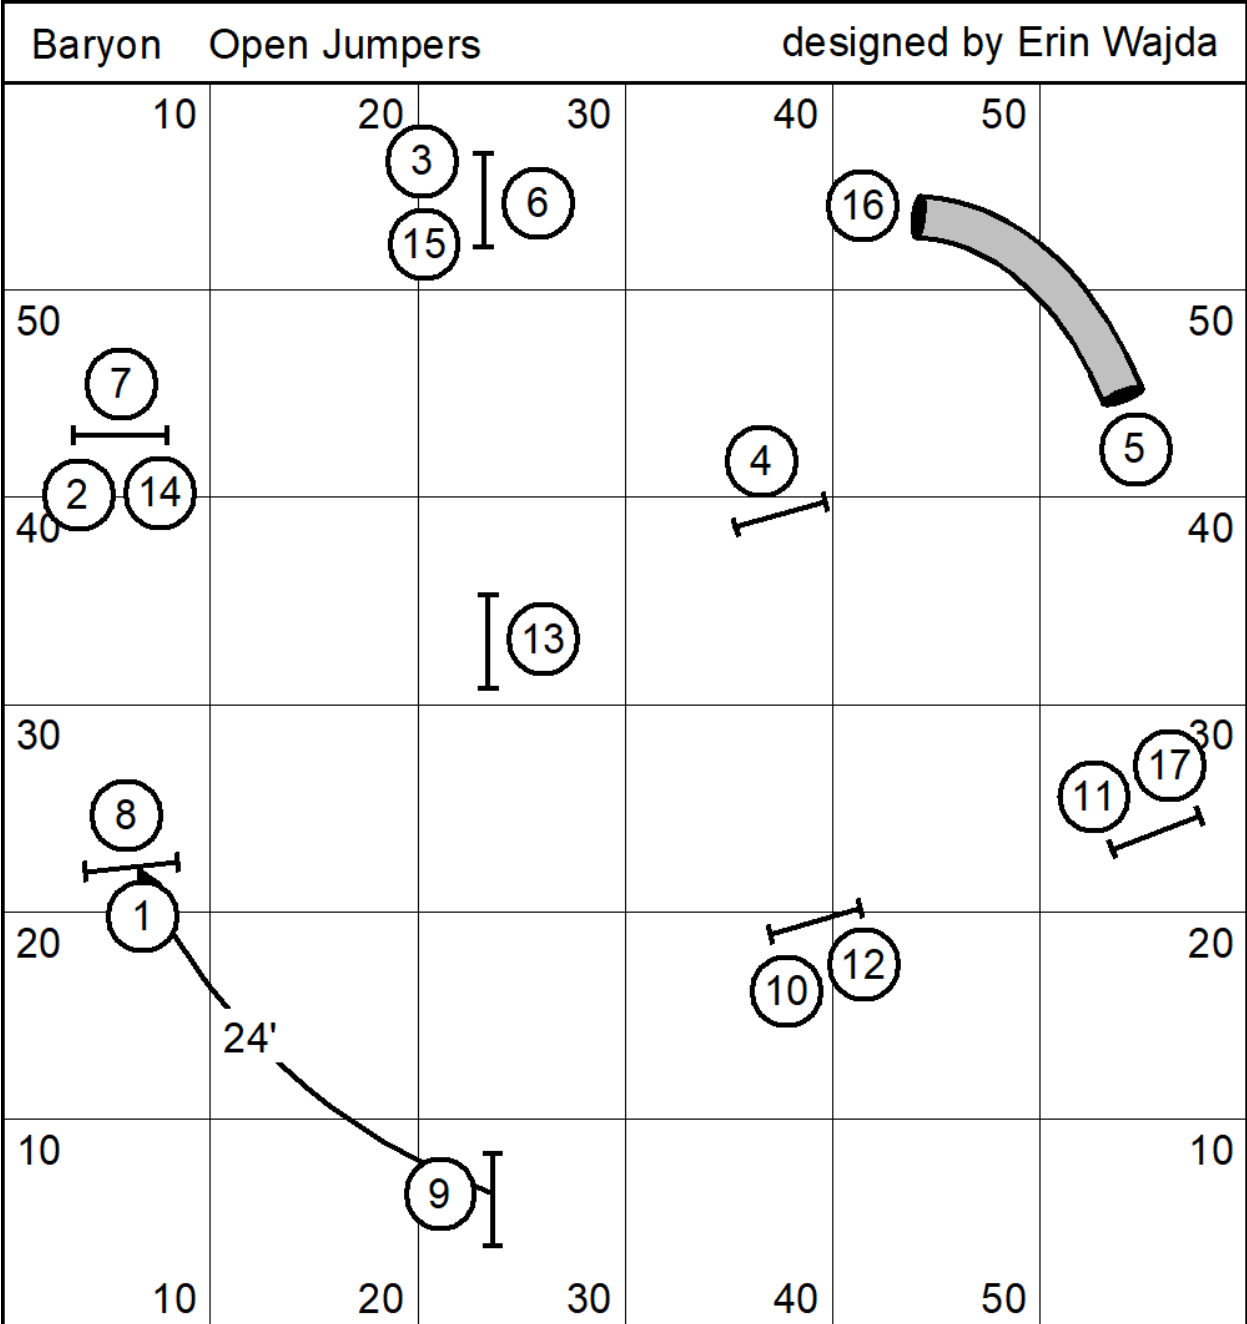

Baryon Novice Regular 1

designed by Erin Wajda

Baryon Novice Regular 2

designed by Erin Wajda

Baryon Touch N Go

designed by Erin Wajda

Baryon Elite Grounders

designed by Erin Wajda

Baryon Novice Grounders

designed by Erin Wajda