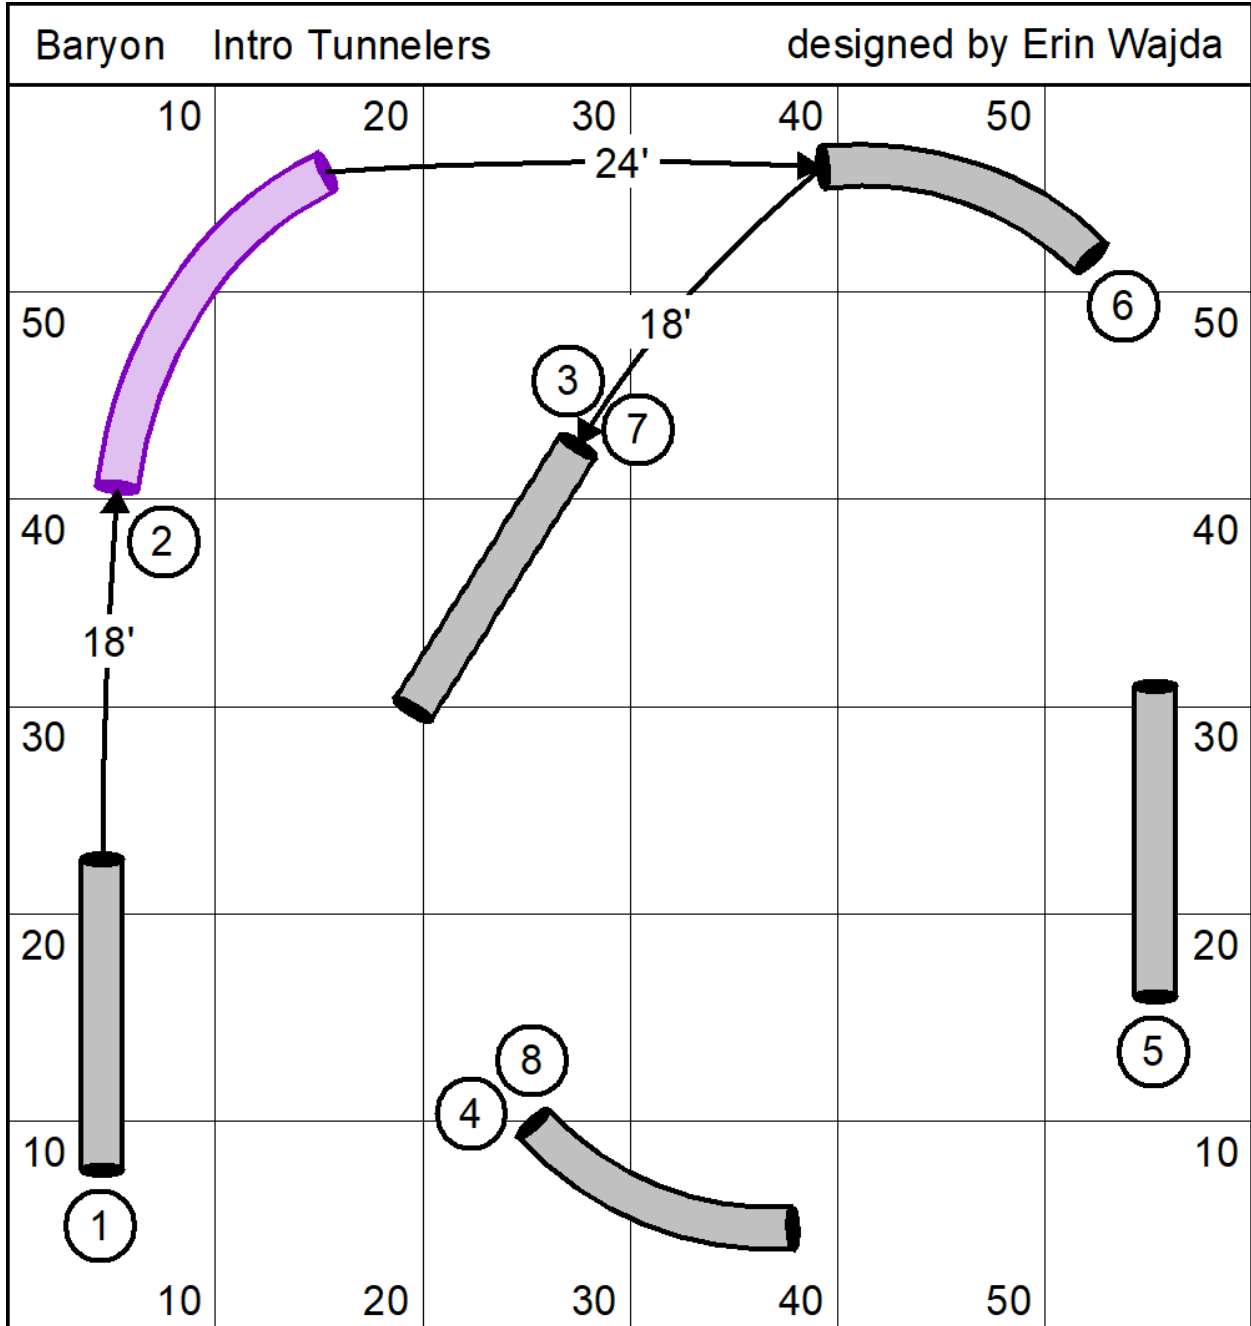

Baryon Novice Regular 1

designed by Erin Wajda

Baryon Novice Regular 2

designed by Erin Wajda

Baryon Touch N Go

designed by Erin Wajda

Baryon Elite Grounders

designed by Erin Wajda

Baryon Novice Grounders

designed by Erin Wajda