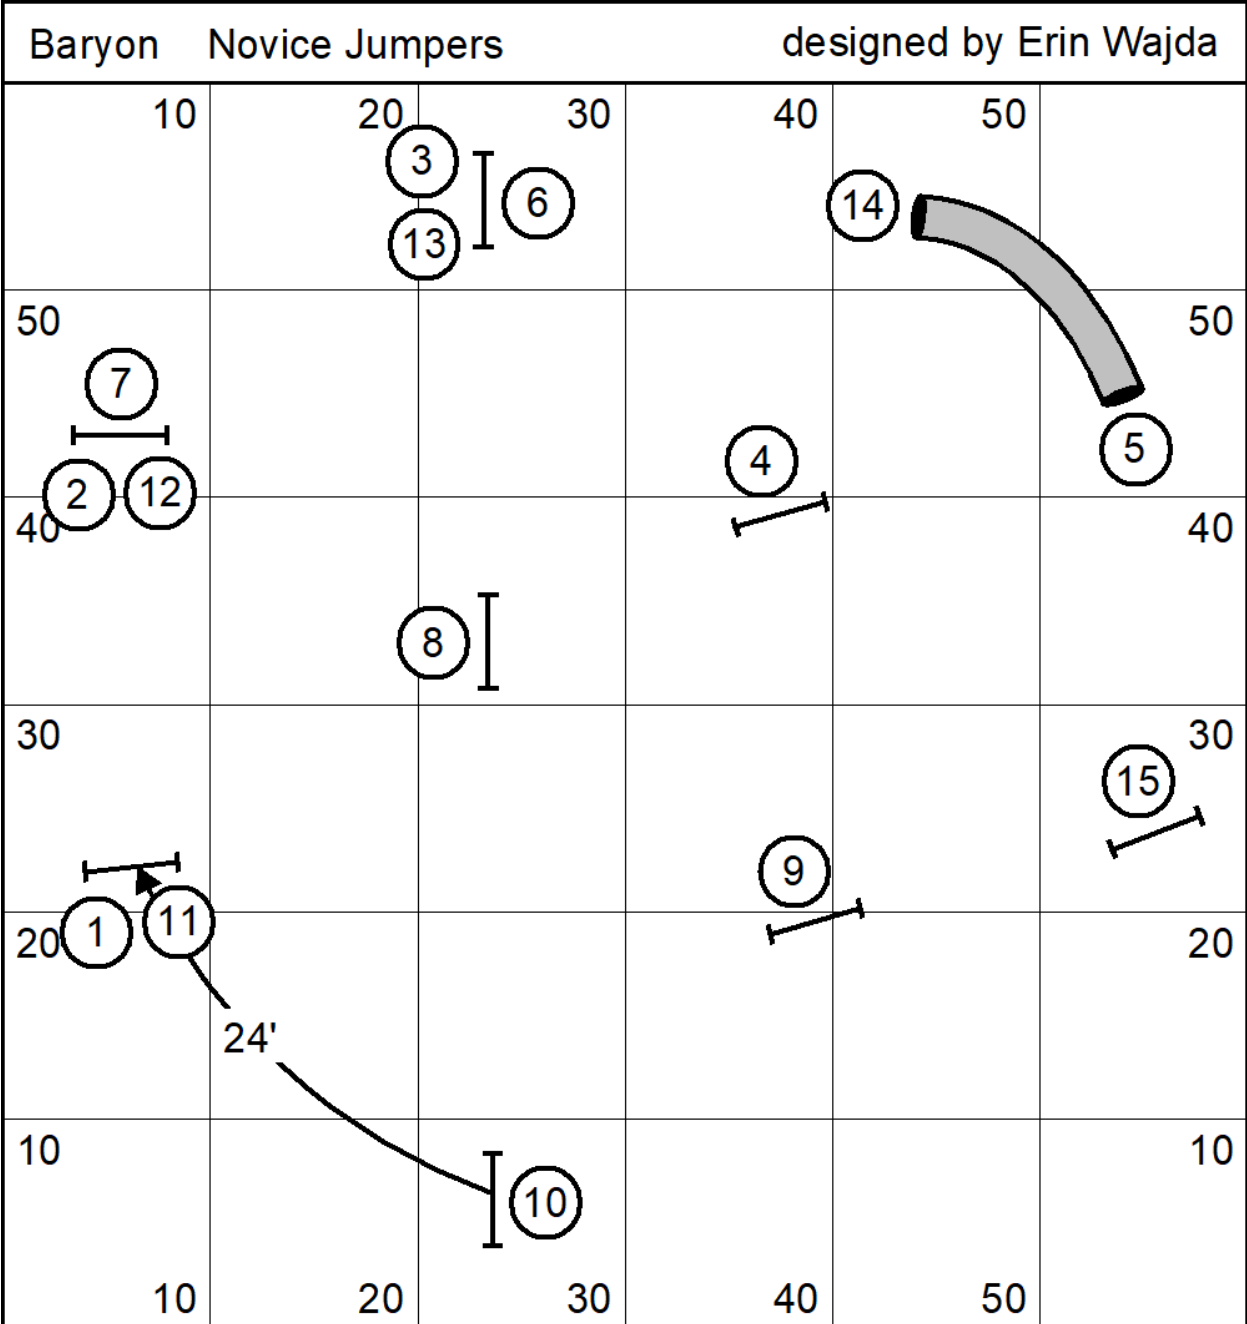

Baryon Novice Regular 1

designed by Erin Wajda

Baryon Novice Regular 2

designed by Erin Wajda

Baryon Touch N Go

designed by Erin Wajda

Baryon Elite Grounders

designed by Erin Wajda

Baryon Novice Grounders

designed by Erin Wajda