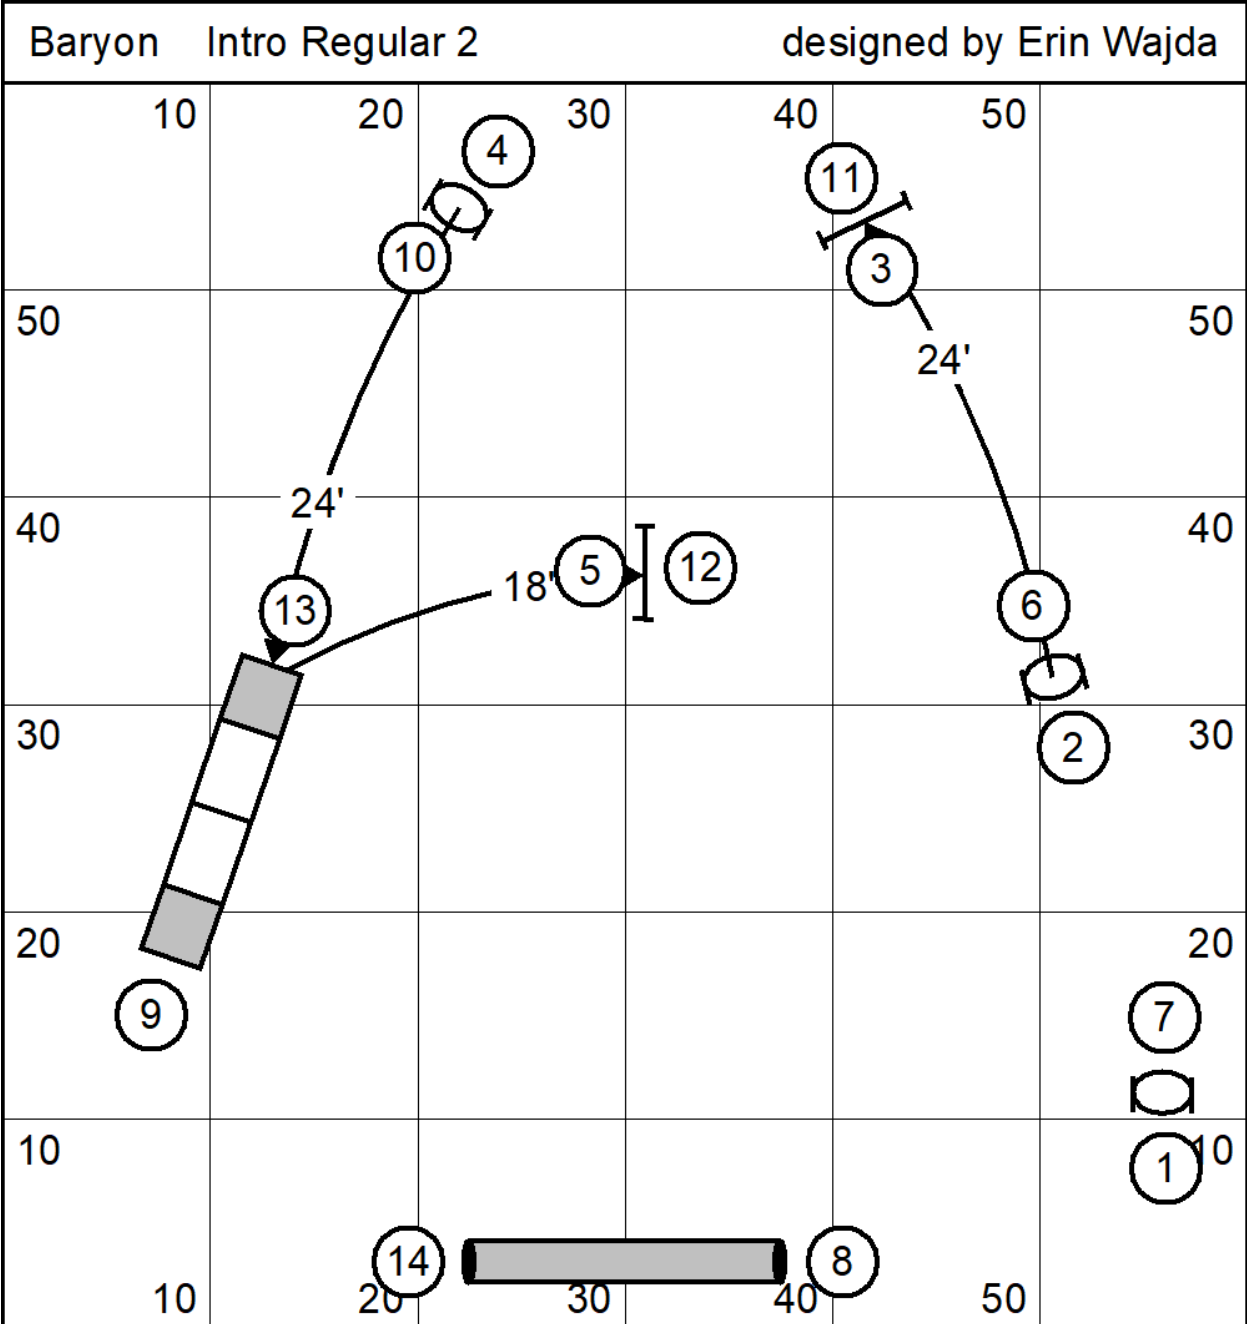

Baryon Novice Regular 1

designed by Erin Wajda

Baryon Novice Regular 2

designed by Erin Wajda

Baryon Touch N Go

designed by Erin Wajda

Baryon Elite Grounders

designed by Erin Wajda

Baryon Novice Grounders

designed by Erin Wajda