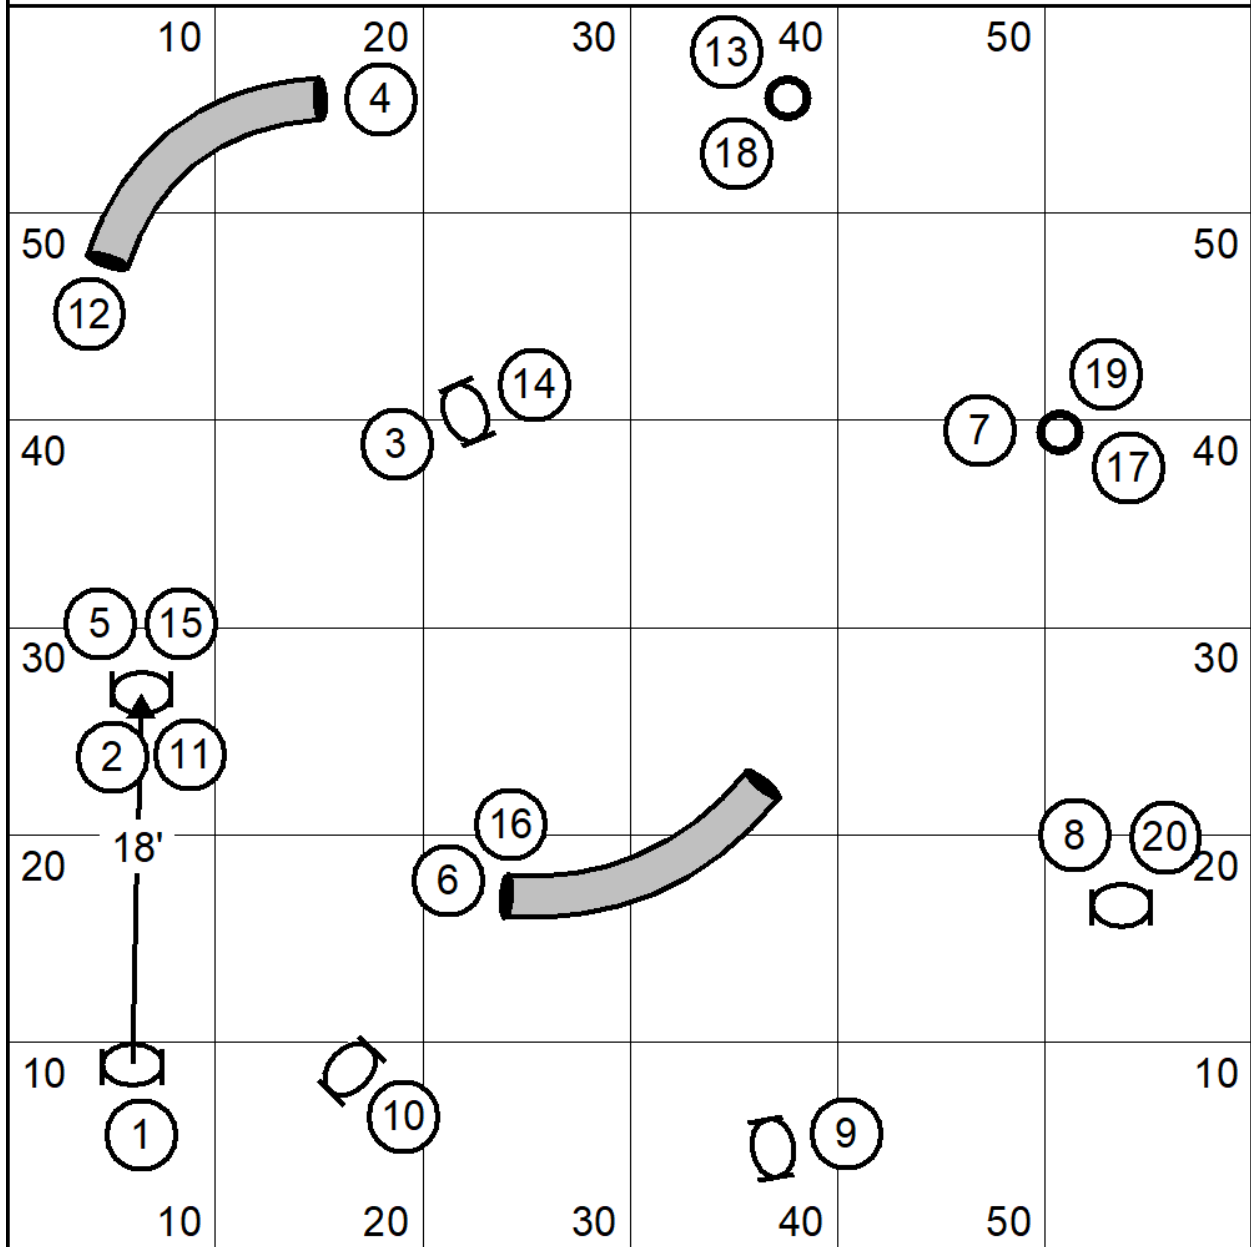

Baryon Novice Regular 1

designed by Erin Wajda

Baryon Novice Regular 2

designed by Erin Wajda

Baryon Touch N Go

designed by Erin Wajda

Baryon Elite Grounders

designed by Erin Wajda

Baryon Novice Grounders

designed by Erin Wajda