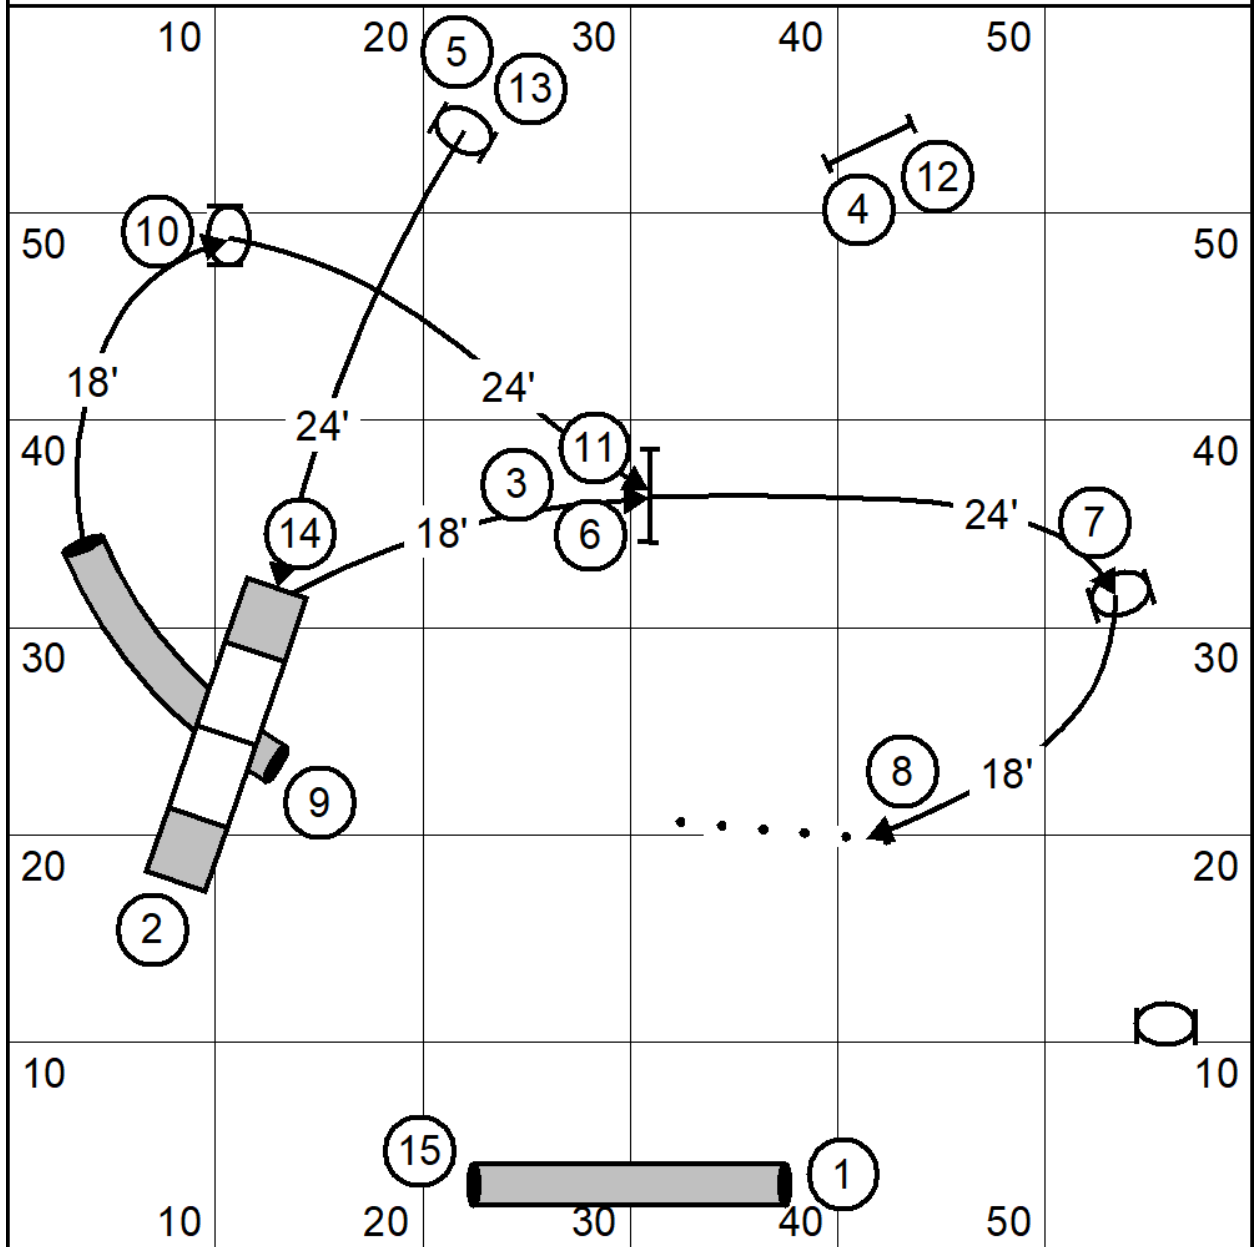

Baryon Elite Regular 1

designed by Erin Wajda

Baryon Elite Regular 2

designed by Erin Wajda

Baryon Open Regular 1

designed by Erin Wajda

Baryon Open Regular 2

designed by Erin Wajda

Baryon Novice Regular 1

designed by Erin Wajda

Baryon Novice Regular 2

designed by Erin Wajda

Baryon Touch N Go

designed by Erin Wajda

Baryon Elite Grounders

designed by Erin Wajda

Baryon Novice Grounders

designed by Erin Wajda