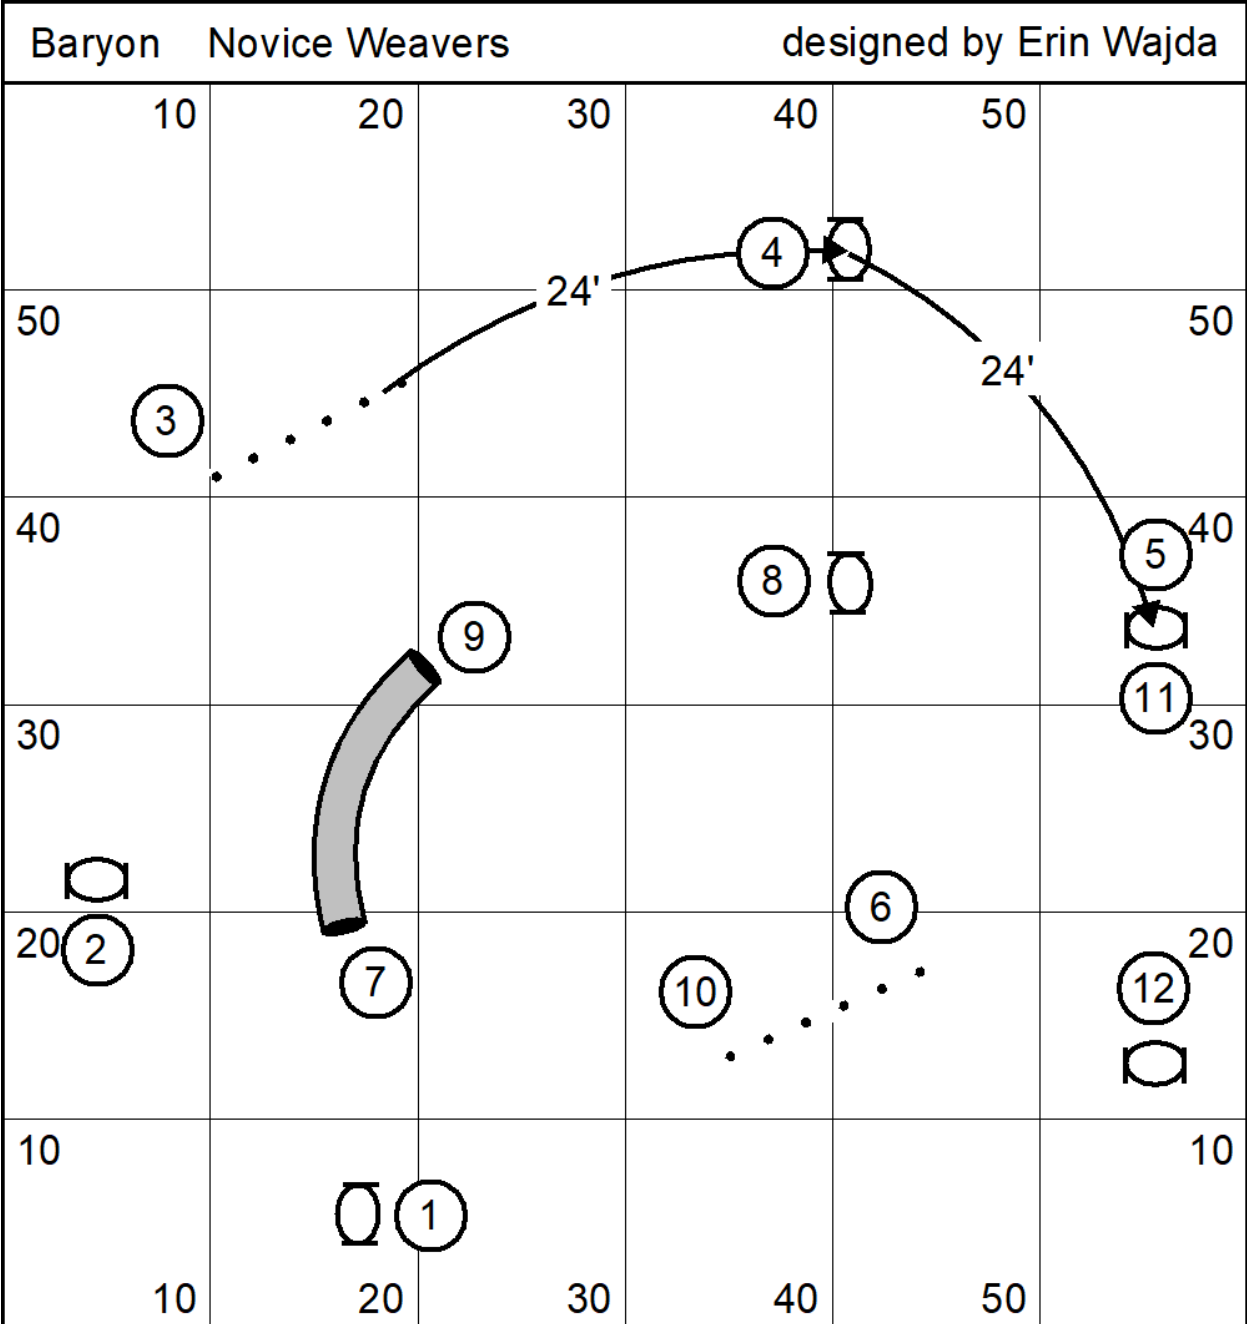

Baryon Elite Regular 1

designed by Erin Wajda

Baryon Elite Regular 2

designed by Erin Wajda

Baryon Open Regular 1

designed by Erin Wajda

Baryon Open Regular 2

designed by Erin Wajda

Baryon Novice Regular 1

designed by Erin Wajda

Baryon Novice Regular 2

designed by Erin Wajda

Baryon Touch N Go

designed by Erin Wajda

Baryon Elite Grounders

designed by Erin Wajda

Baryon Novice Grounders

designed by Erin Wajda