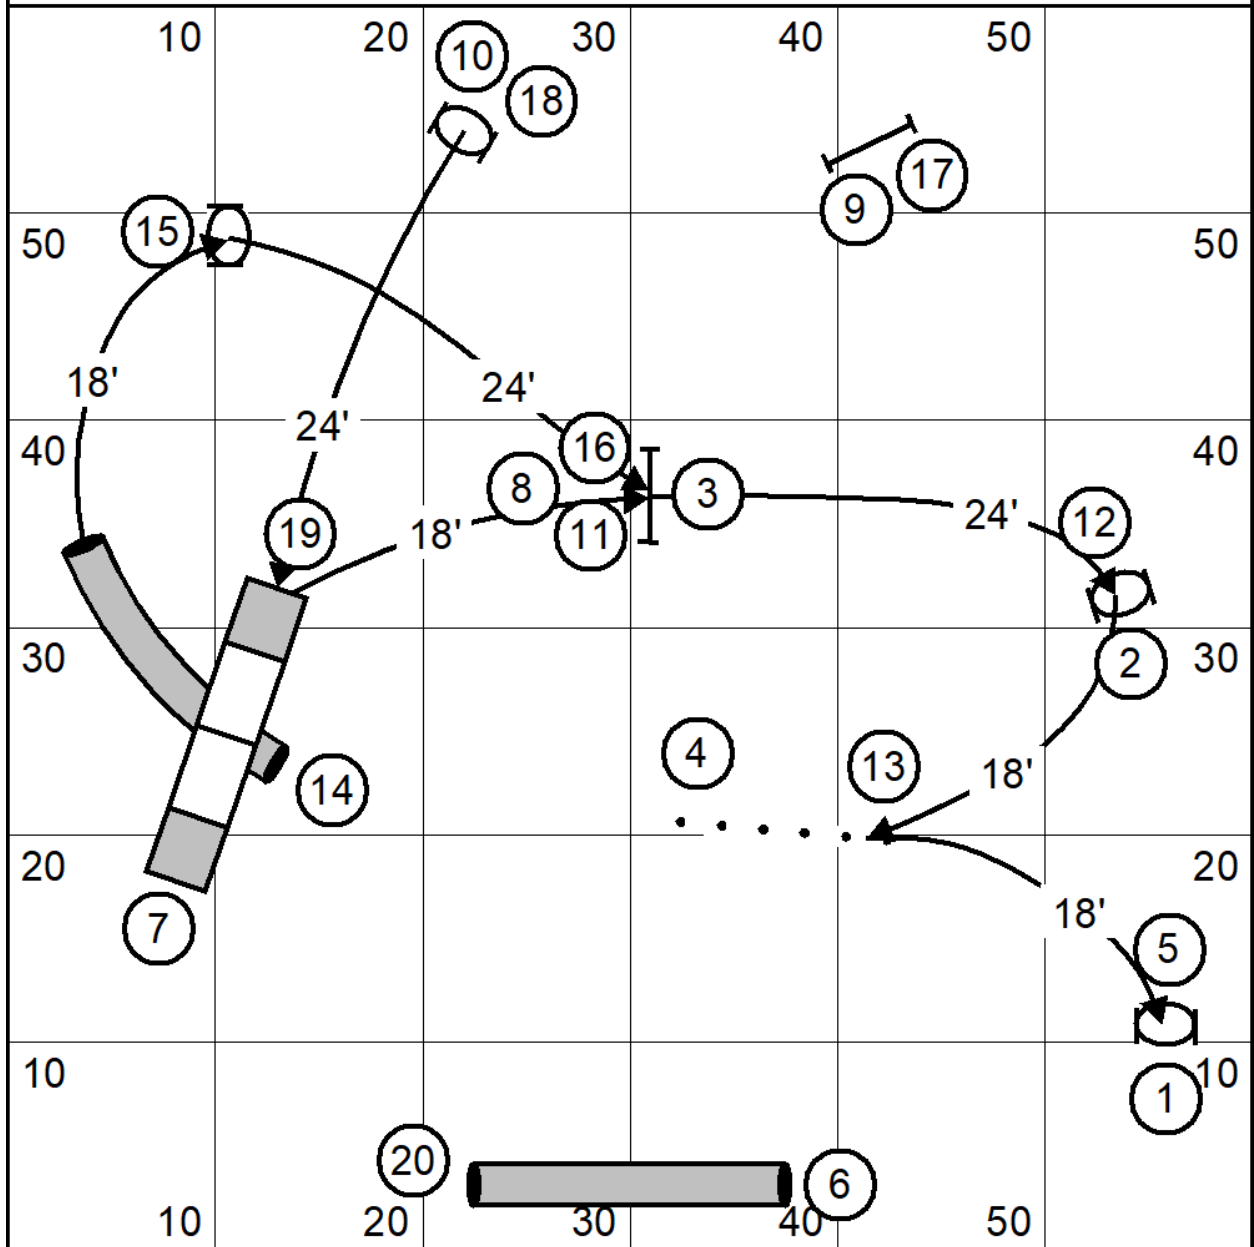

Baryon Elite Regular 1

designed by Erin Wajda

Baryon Elite Regular 2

designed by Erin Wajda

Baryon Open Regular 1

designed by Erin Wajda

Baryon Open Regular 2

designed by Erin Wajda

Baryon Novice Regular 1

designed by Erin Wajda

Baryon Novice Regular 2

designed by Erin Wajda

Baryon Touch N Go

designed by Erin Wajda

Baryon Elite Grounders

designed by Erin Wajda

Baryon Novice Grounders

designed by Erin Wajda