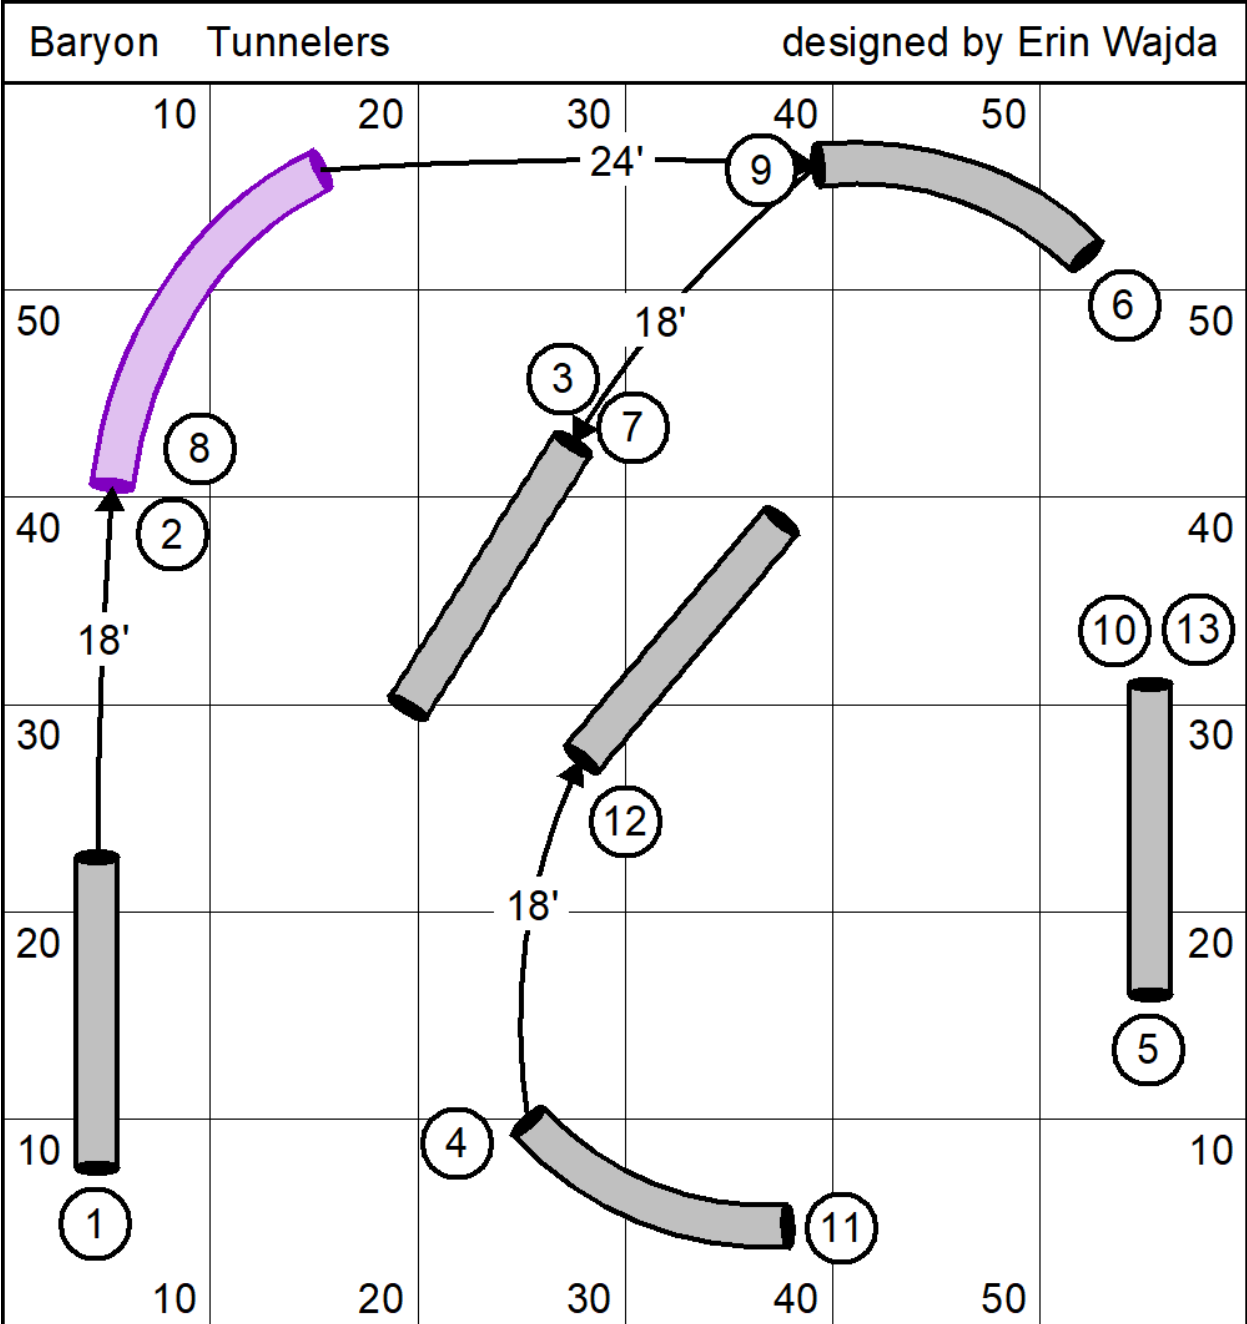

Baryon Novice Regular 1

designed by Erin Wajda

Baryon Novice Regular 2

designed by Erin Wajda

Baryon Touch N Go

designed by Erin Wajda

Baryon Elite Grounders

designed by Erin Wajda

Baryon Novice Grounders

designed by Erin Wajda