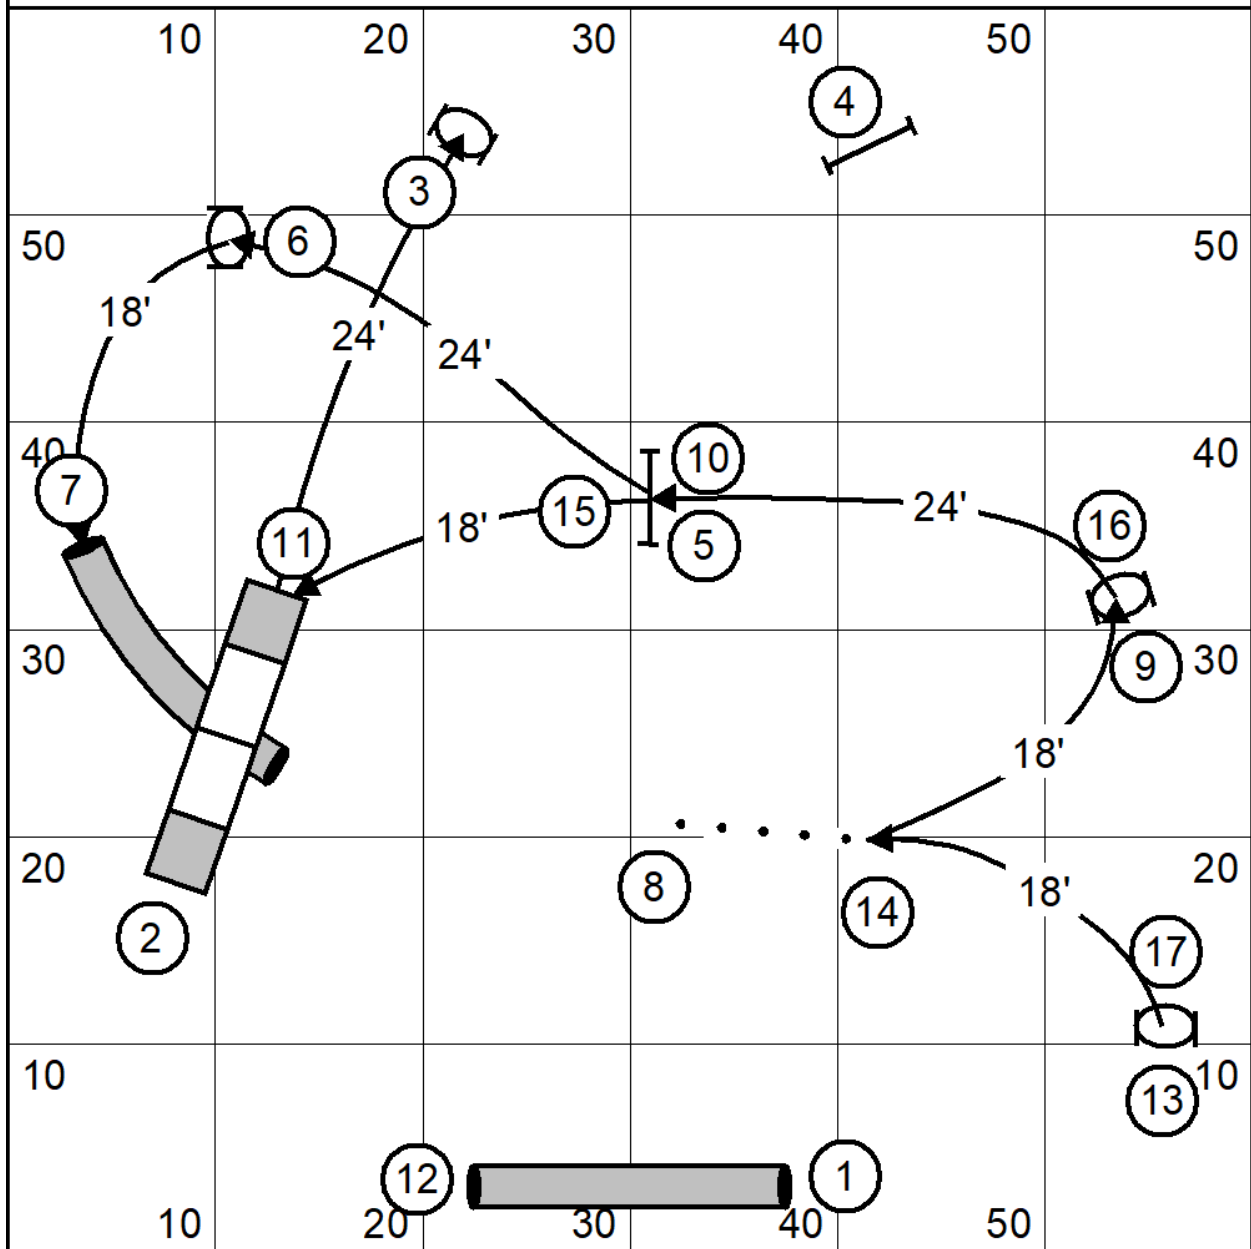

Baryon Elite Regular 1

designed by Erin Wajda

Baryon Elite Regular 2

designed by Erin Wajda

Baryon Open Regular 1

designed by Erin Wajda

Baryon Open Regular 2

designed by Erin Wajda

Baryon Novice Regular 1

designed by Erin Wajda

Baryon Novice Regular 2

designed by Erin Wajda

Baryon Touch N Go

designed by Erin Wajda

Baryon Elite Grounders

designed by Erin Wajda

Baryon Novice Grounders

designed by Erin Wajda