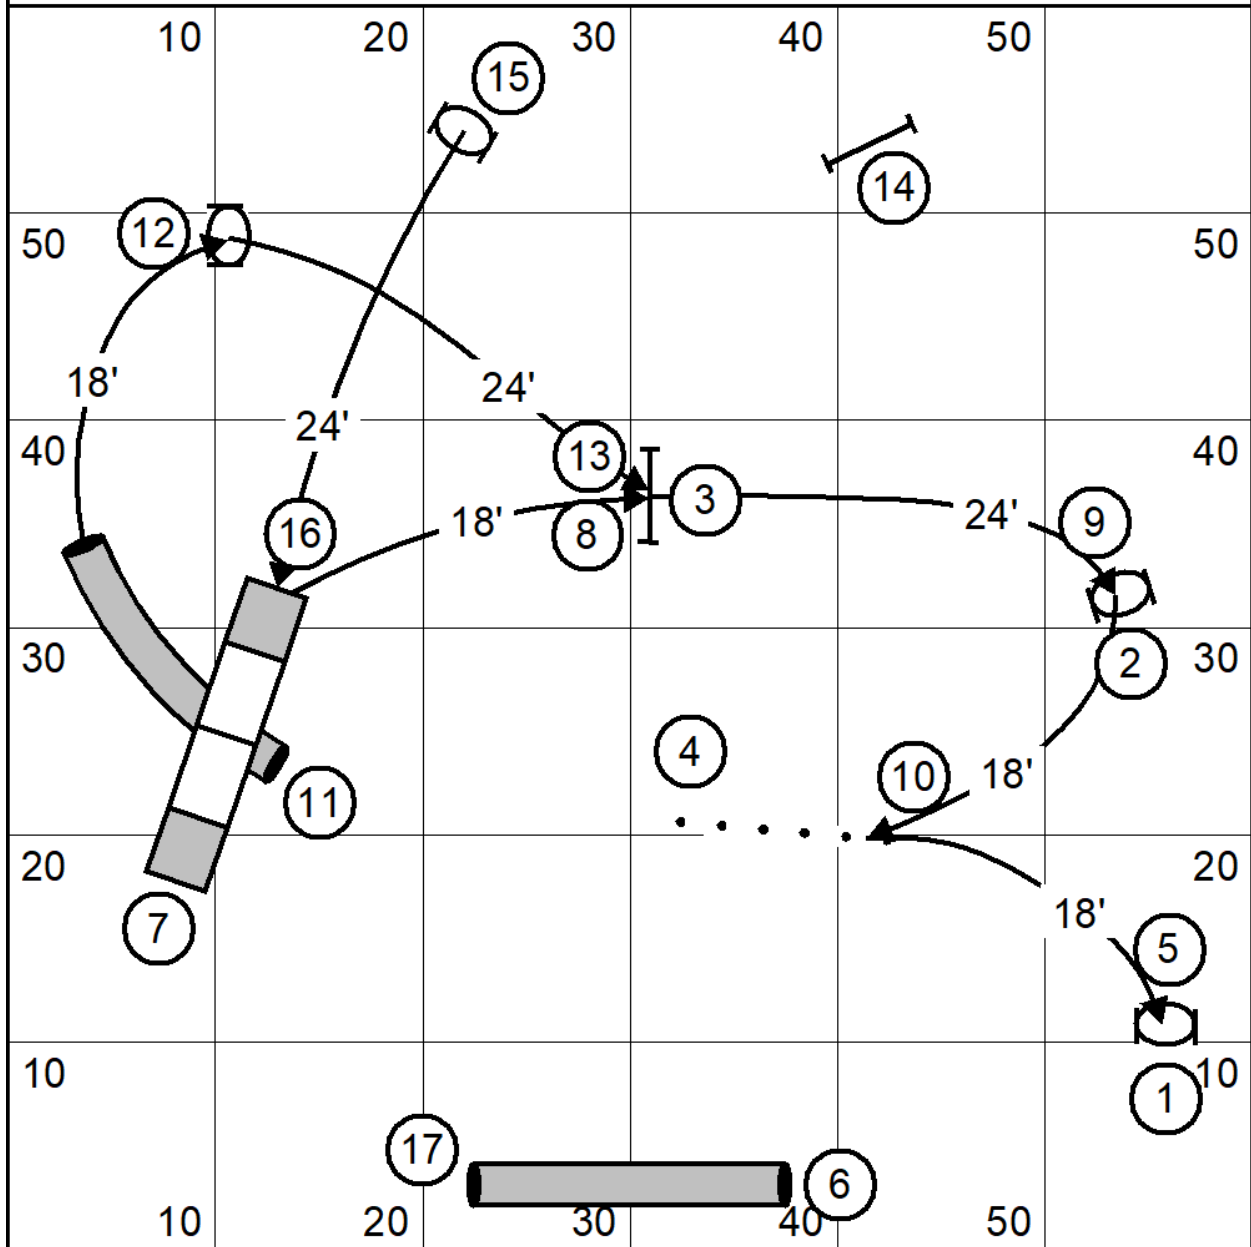

Baryon Elite Regular 1

designed by Erin Wajda

Baryon Elite Regular 2

designed by Erin Wajda

Baryon Open Regular 1

designed by Erin Wajda

Baryon Open Regular 2

designed by Erin Wajda

Baryon Novice Regular 1

designed by Erin Wajda

Baryon Novice Regular 2

designed by Erin Wajda

Baryon Touch N Go

designed by Erin Wajda

Baryon Elite Grounders

designed by Erin Wajda