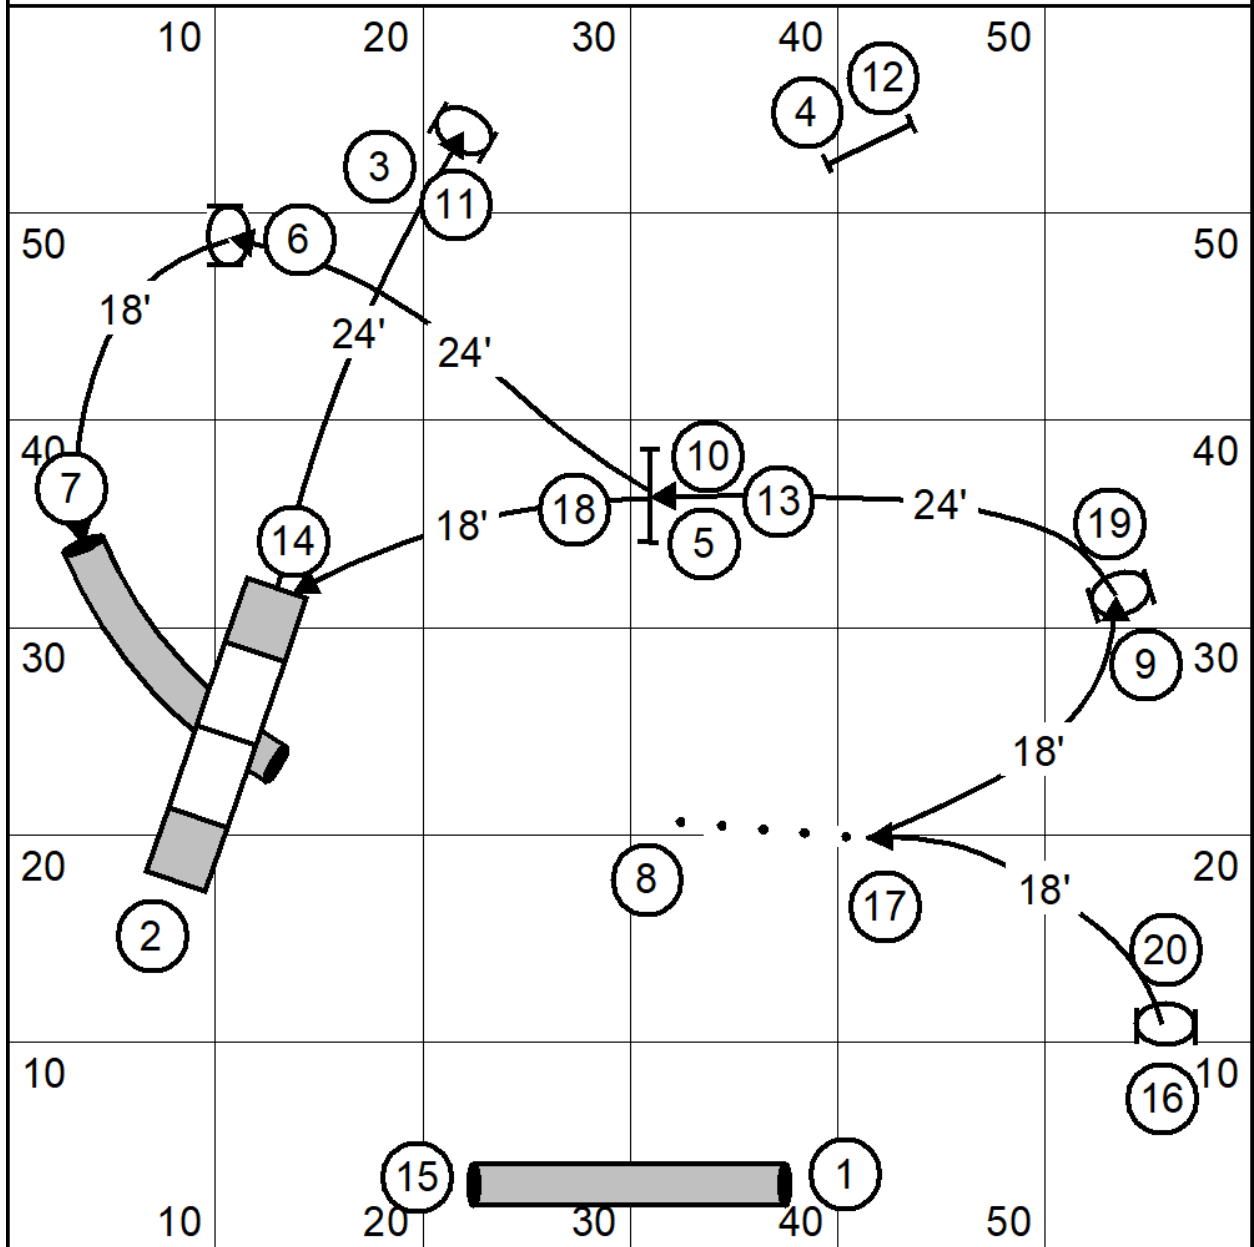

Baryon Elite Regular 1

designed by Erin Wajda

Baryon Elite Regular 2

designed by Erin Wajda

Baryon Open Regular 1

designed by Erin Wajda

Baryon Open Regular 2

designed by Erin Wajda

Baryon Novice Regular 1

designed by Erin Wajda

Baryon Novice Regular 2

designed by Erin Wajda

Baryon Touch N Go

designed by Erin Wajda

Baryon Elite Grounders

designed by Erin Wajda

Baryon Novice Grounders

designed by Erin Wajda