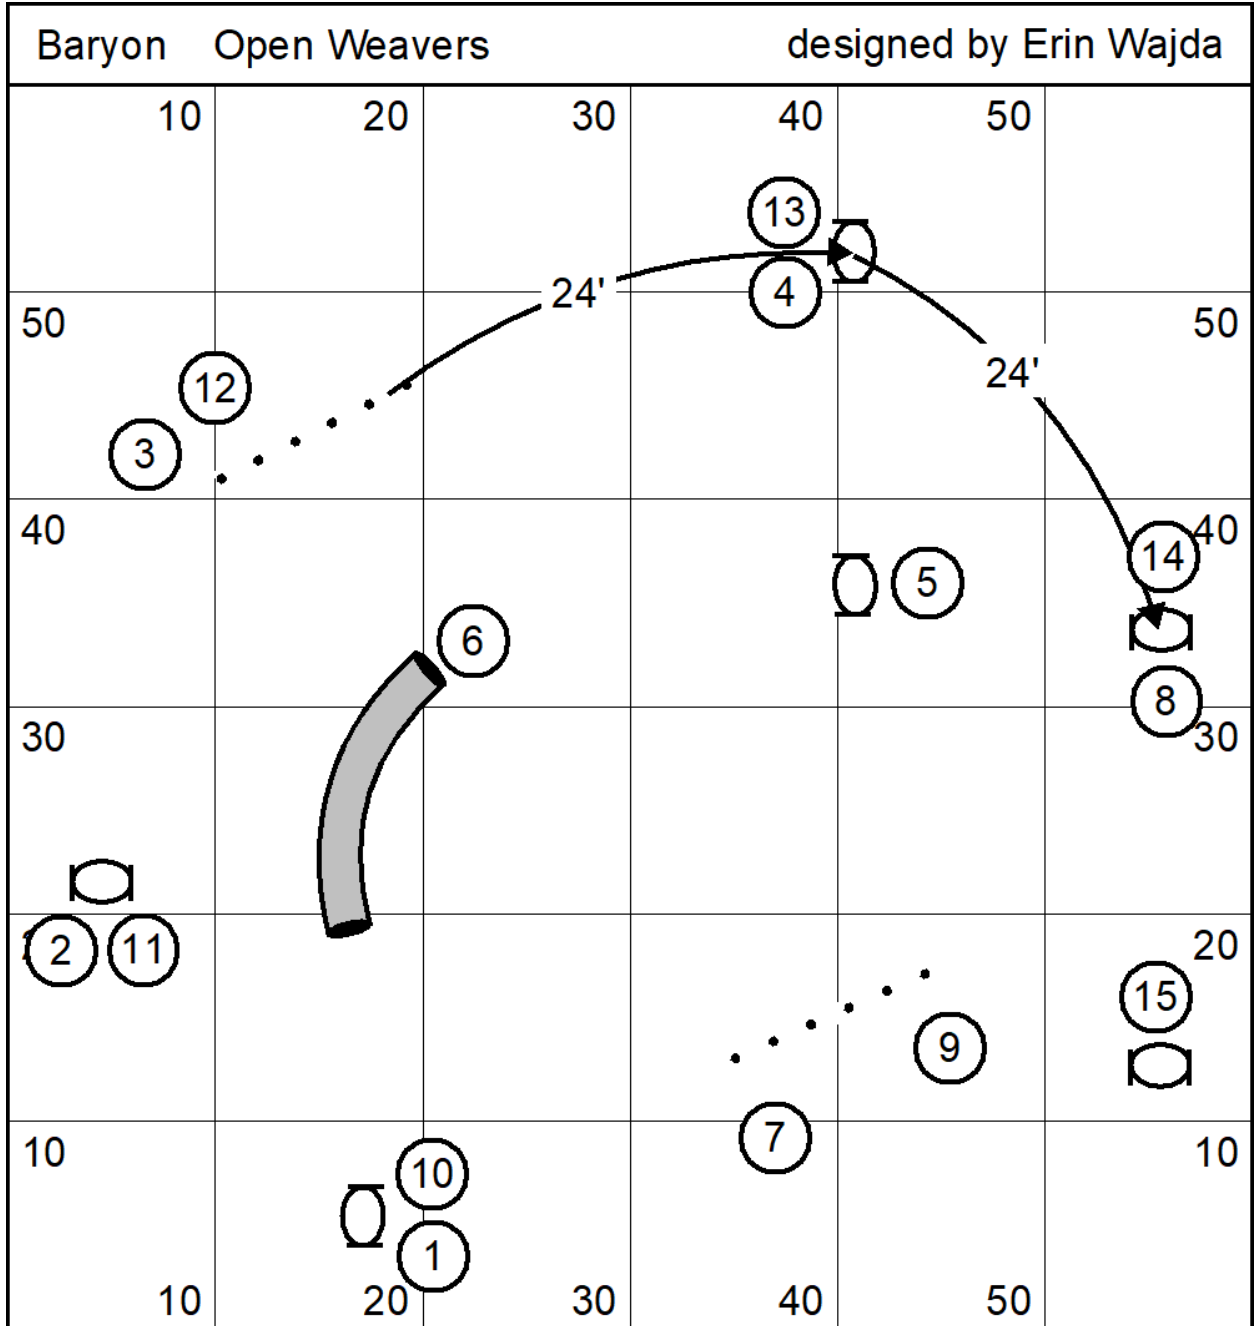

Baryon Novice Regular 1

designed by Erin Wajda

Baryon Novice Regular 2

designed by Erin Wajda

Baryon Touch N Go

designed by Erin Wajda

Baryon Elite Grounders

designed by Erin Wajda