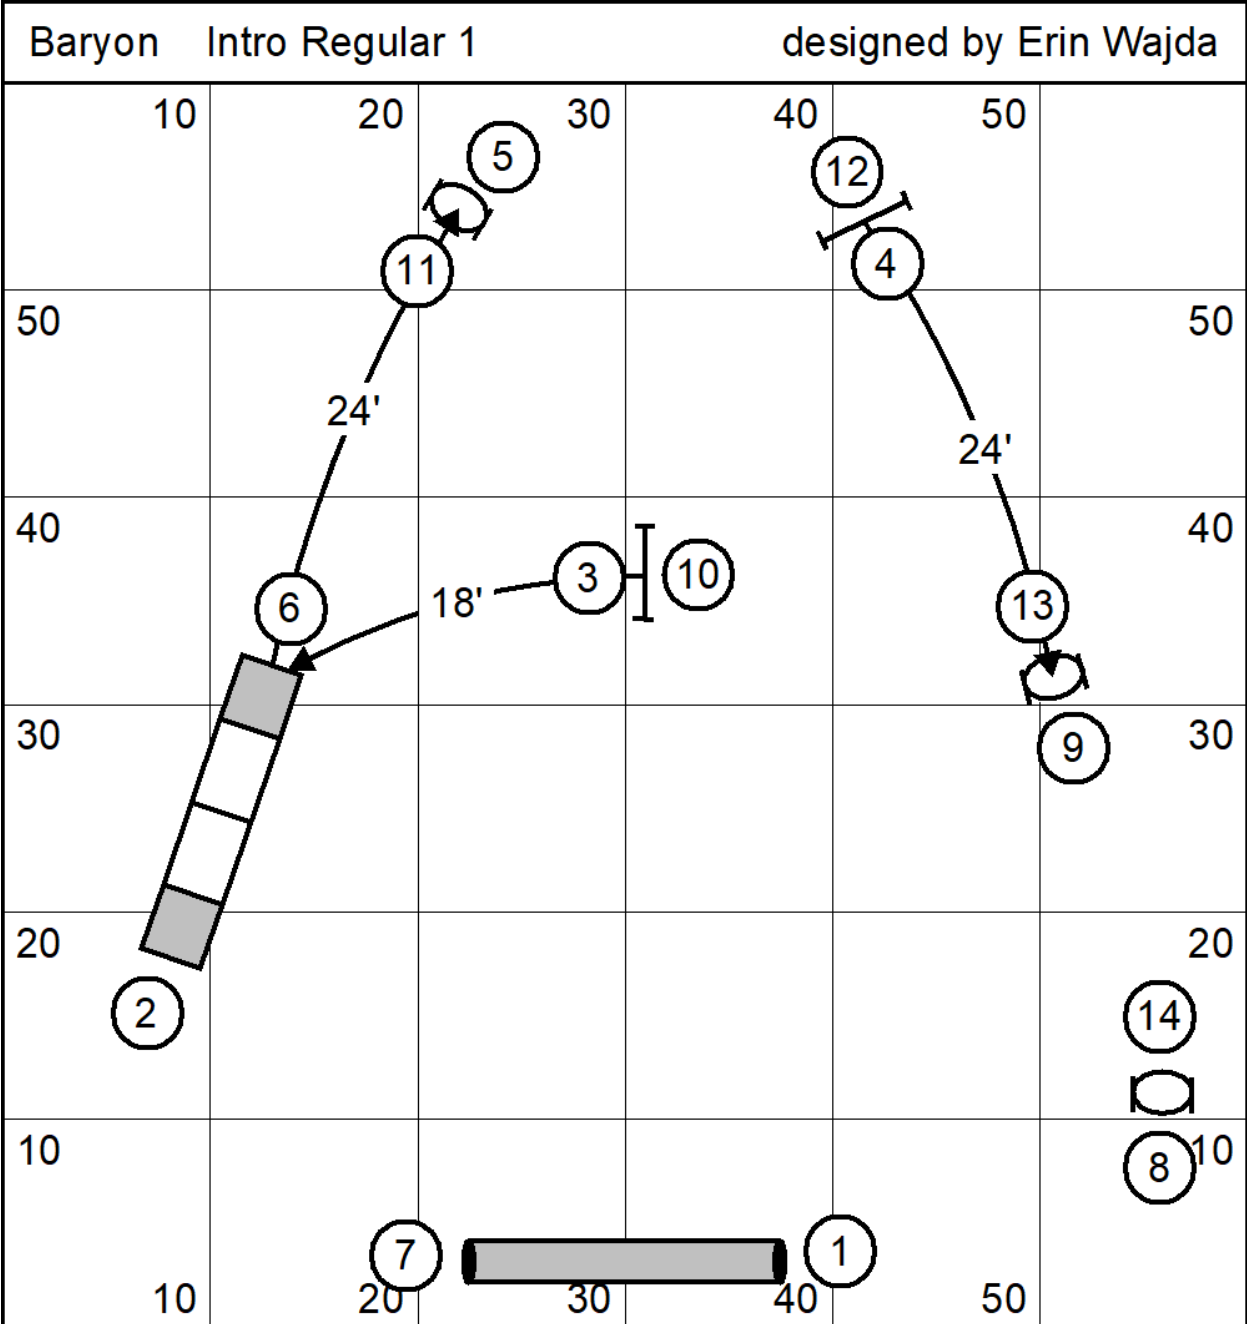

Baryon Novice Regular 1

designed by Erin Wajda

Baryon Novice Regular 2

designed by Erin Wajda

Baryon Touch N Go

designed by Erin Wajda

Baryon Elite Grounders

designed by Erin Wajda